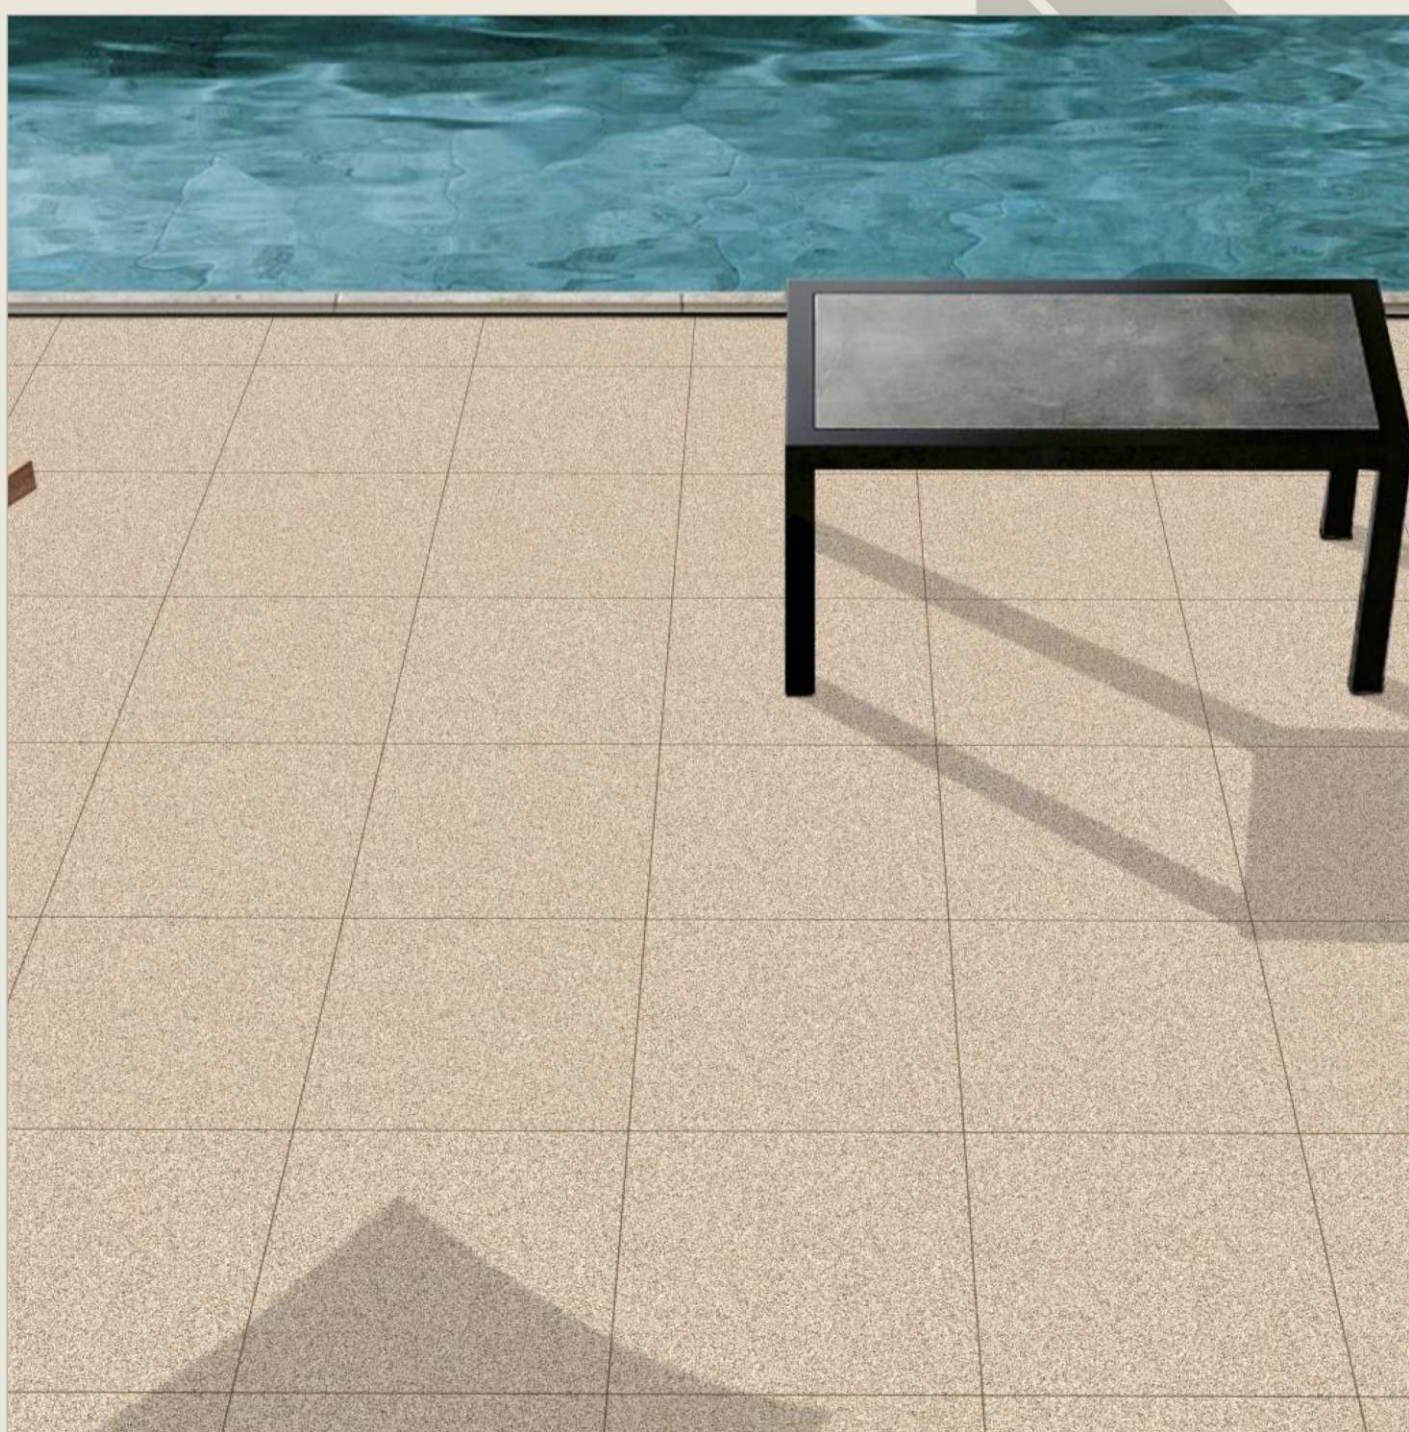

MATT FINISH

THICKNESS
12MM

BACK