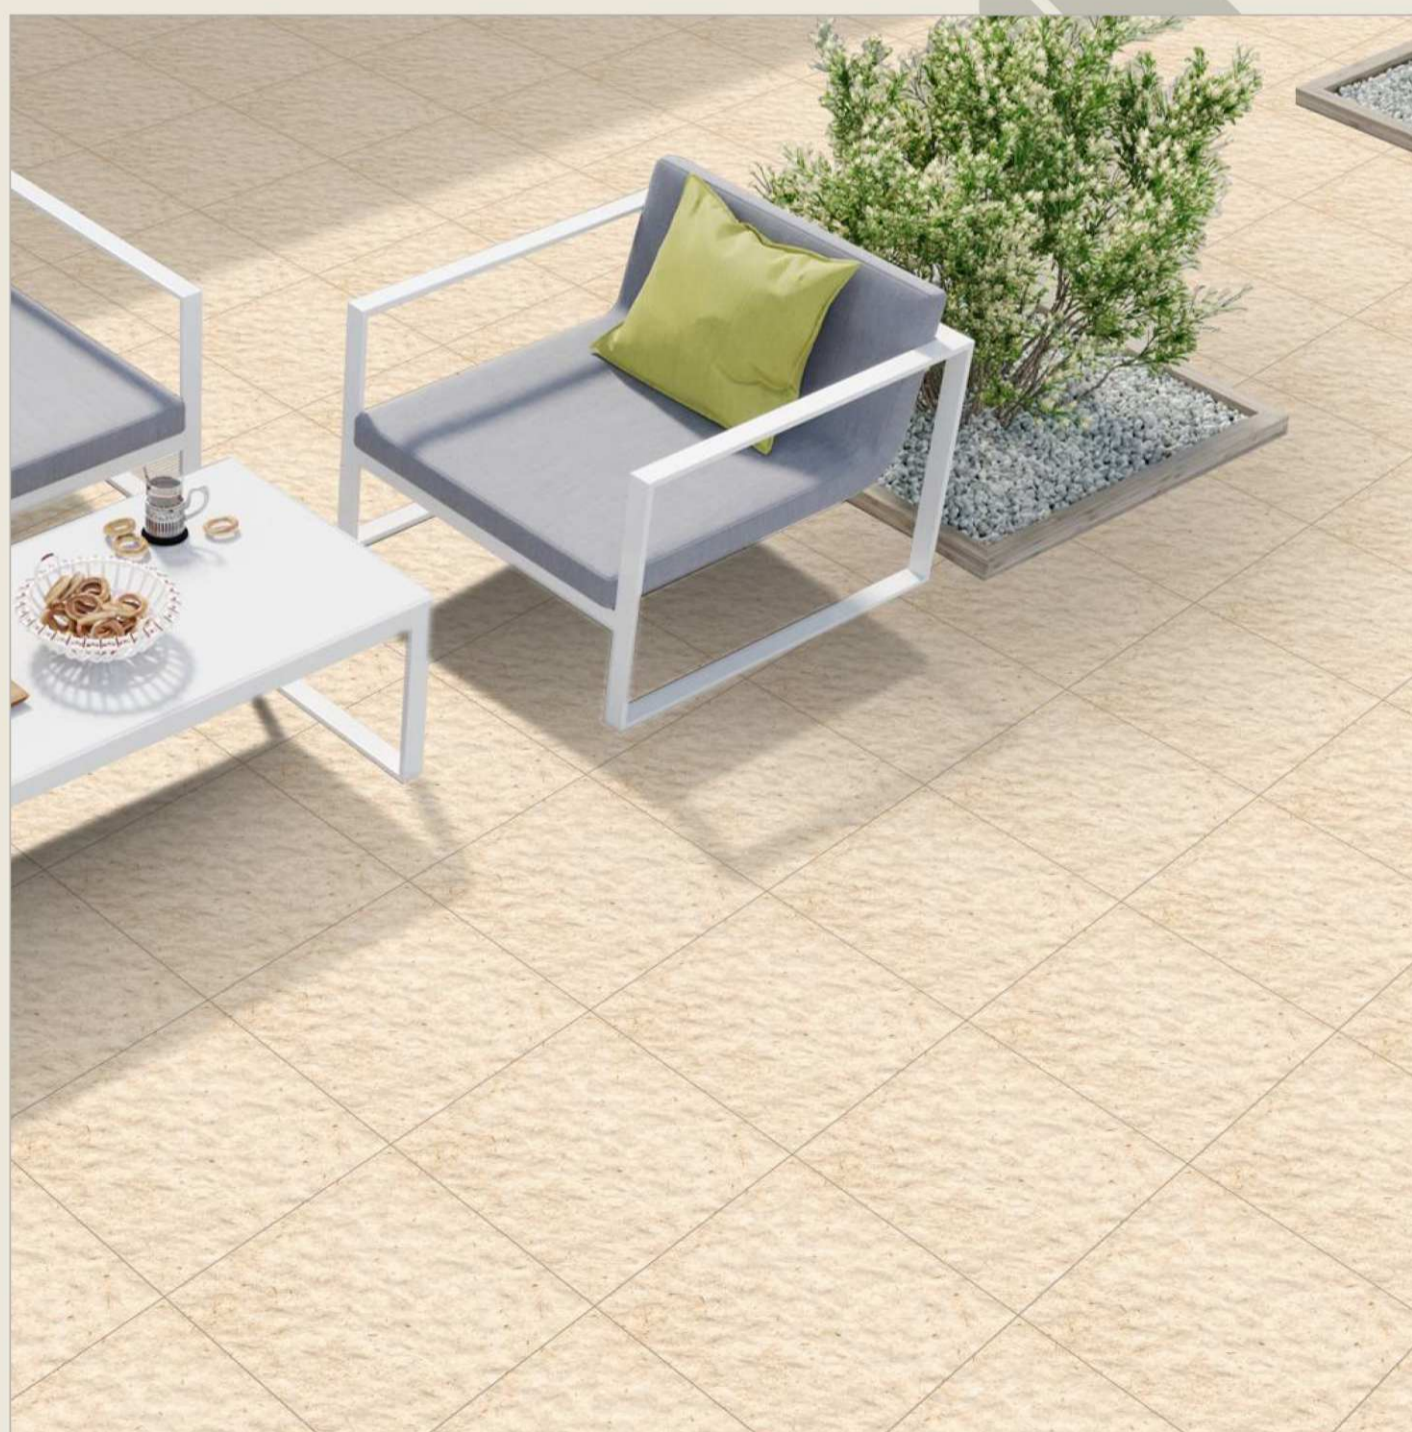

# CREMA BEIGE

PLAIN PUNCH

GRAVEL PUNCH

SLATE PUNCH

SCAN OR TOUCH FOR

SCAN OR TOUCH FOR

SCAN OR TOUCH FOR

MATT FINISH