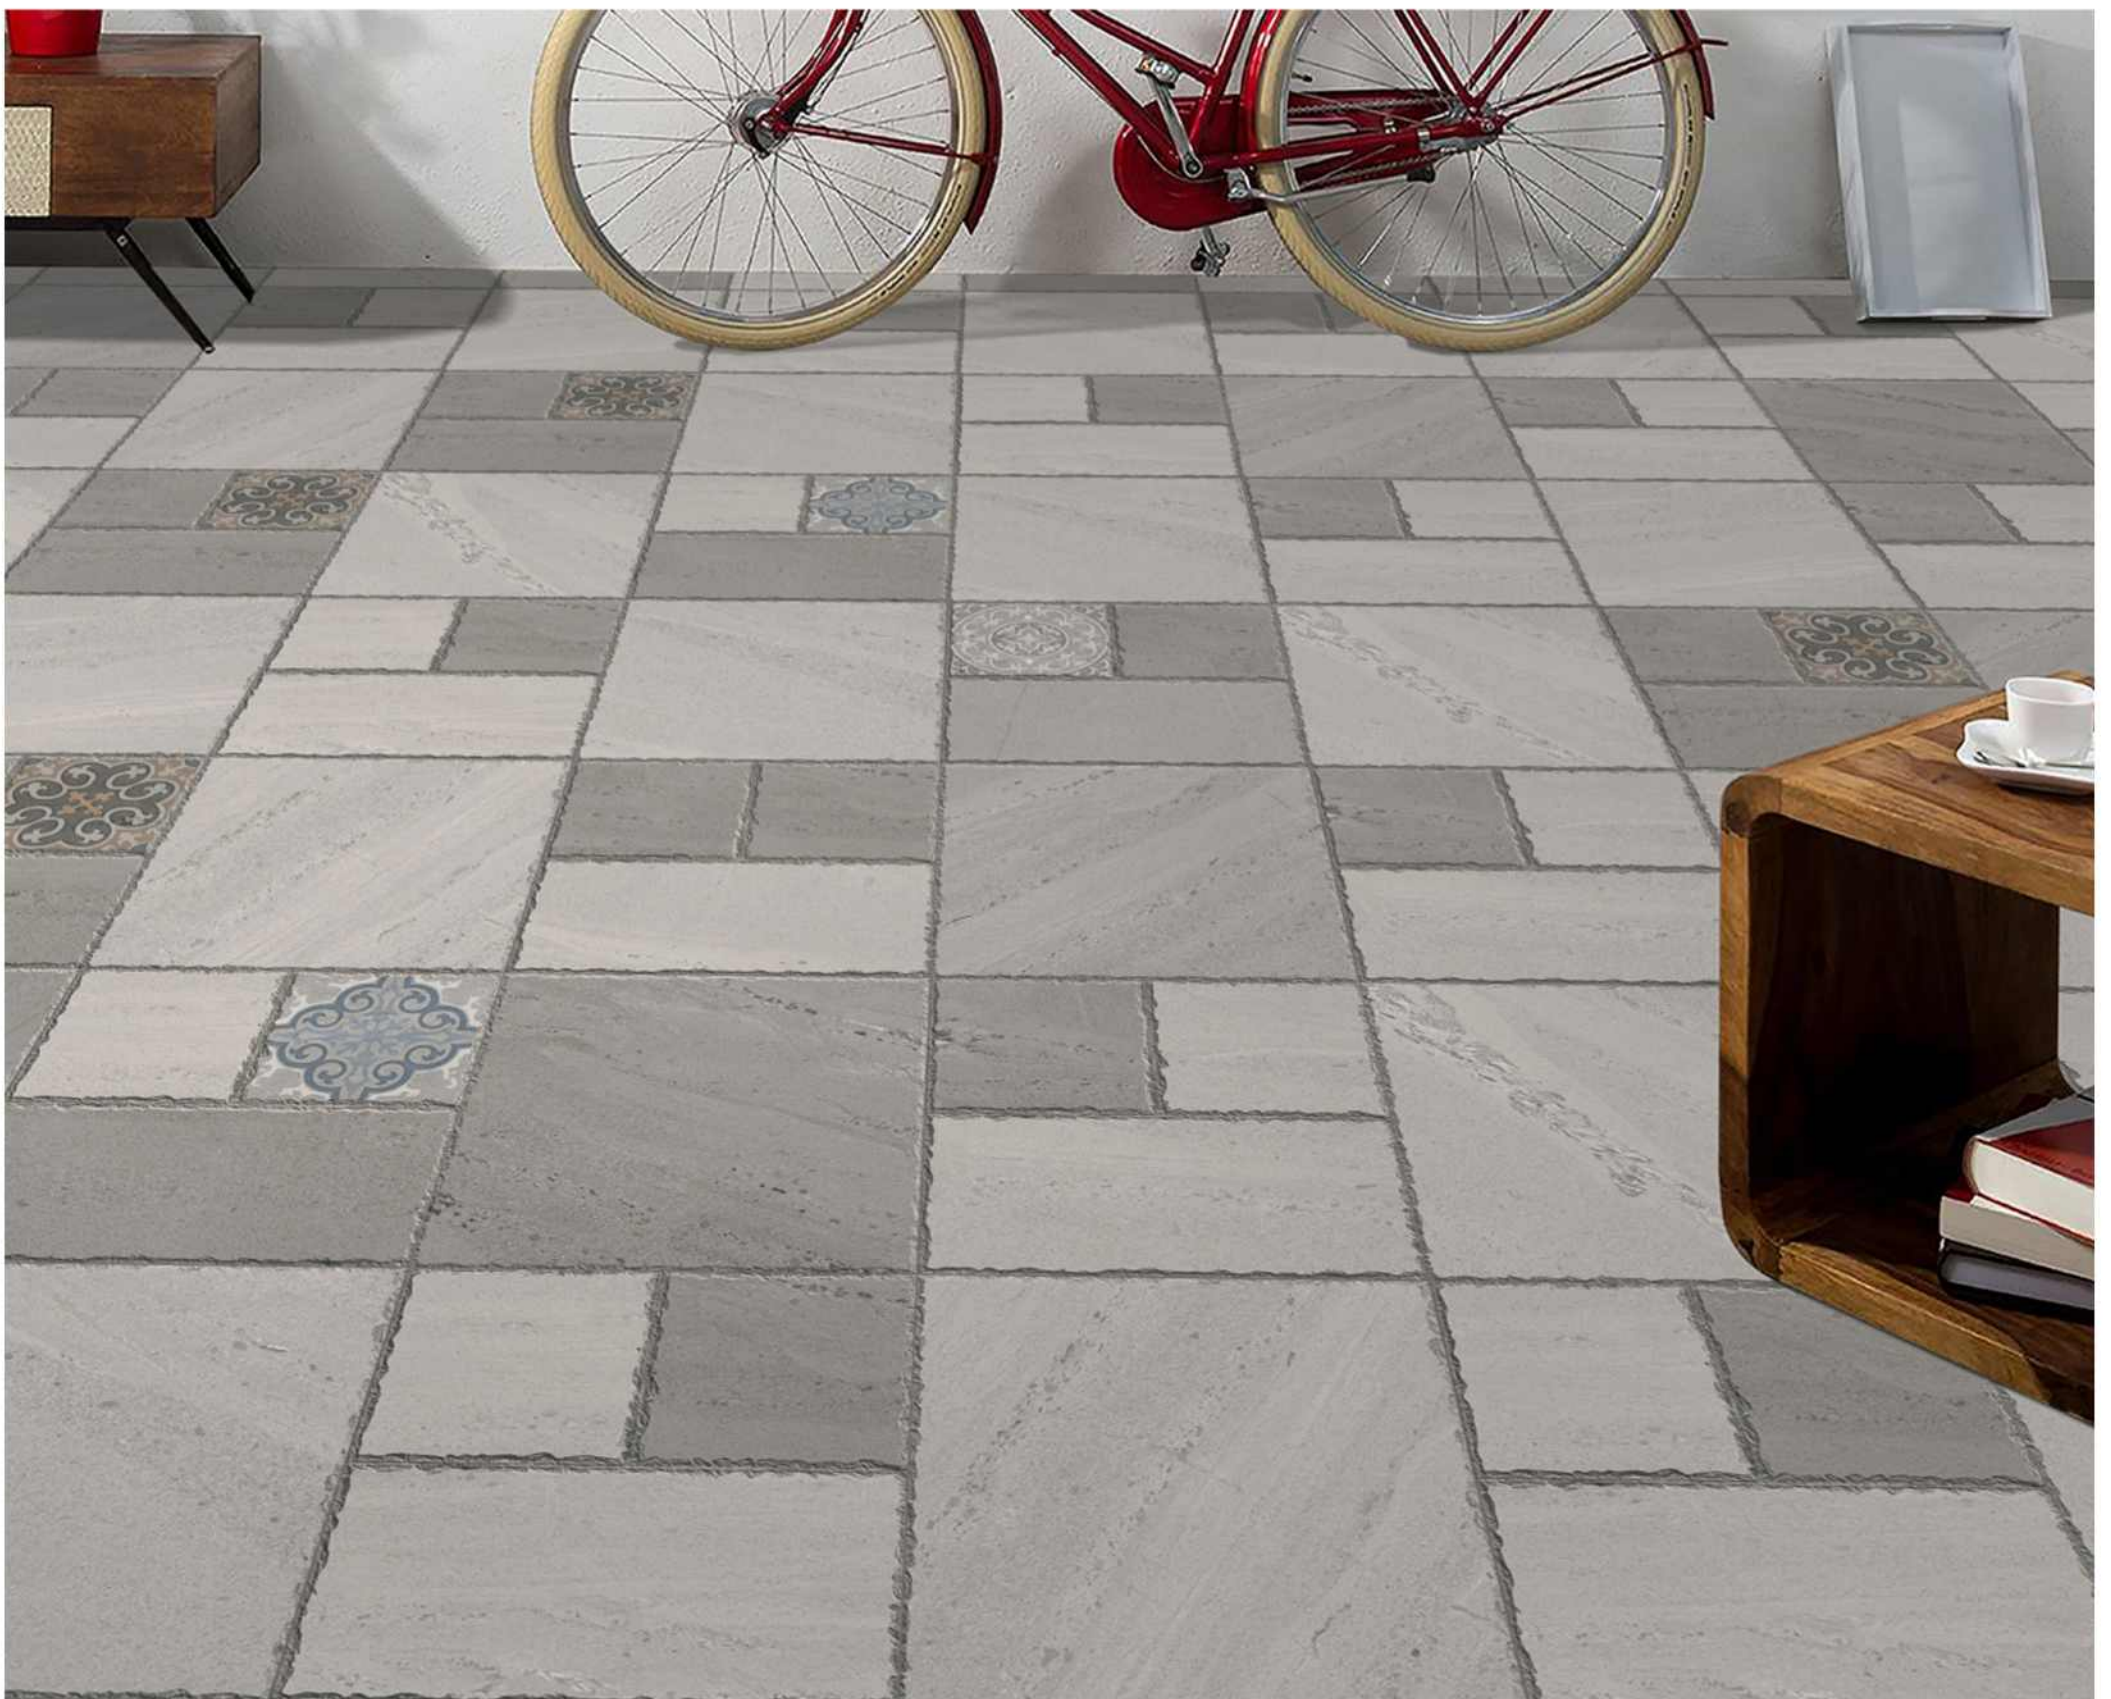

DIMENSION :

**400X400MM**

FINISH :

**MATT**

SERIES :

**MODULER**

 **BACK TO INDEX**

**STENFORD**  
CERAMIC