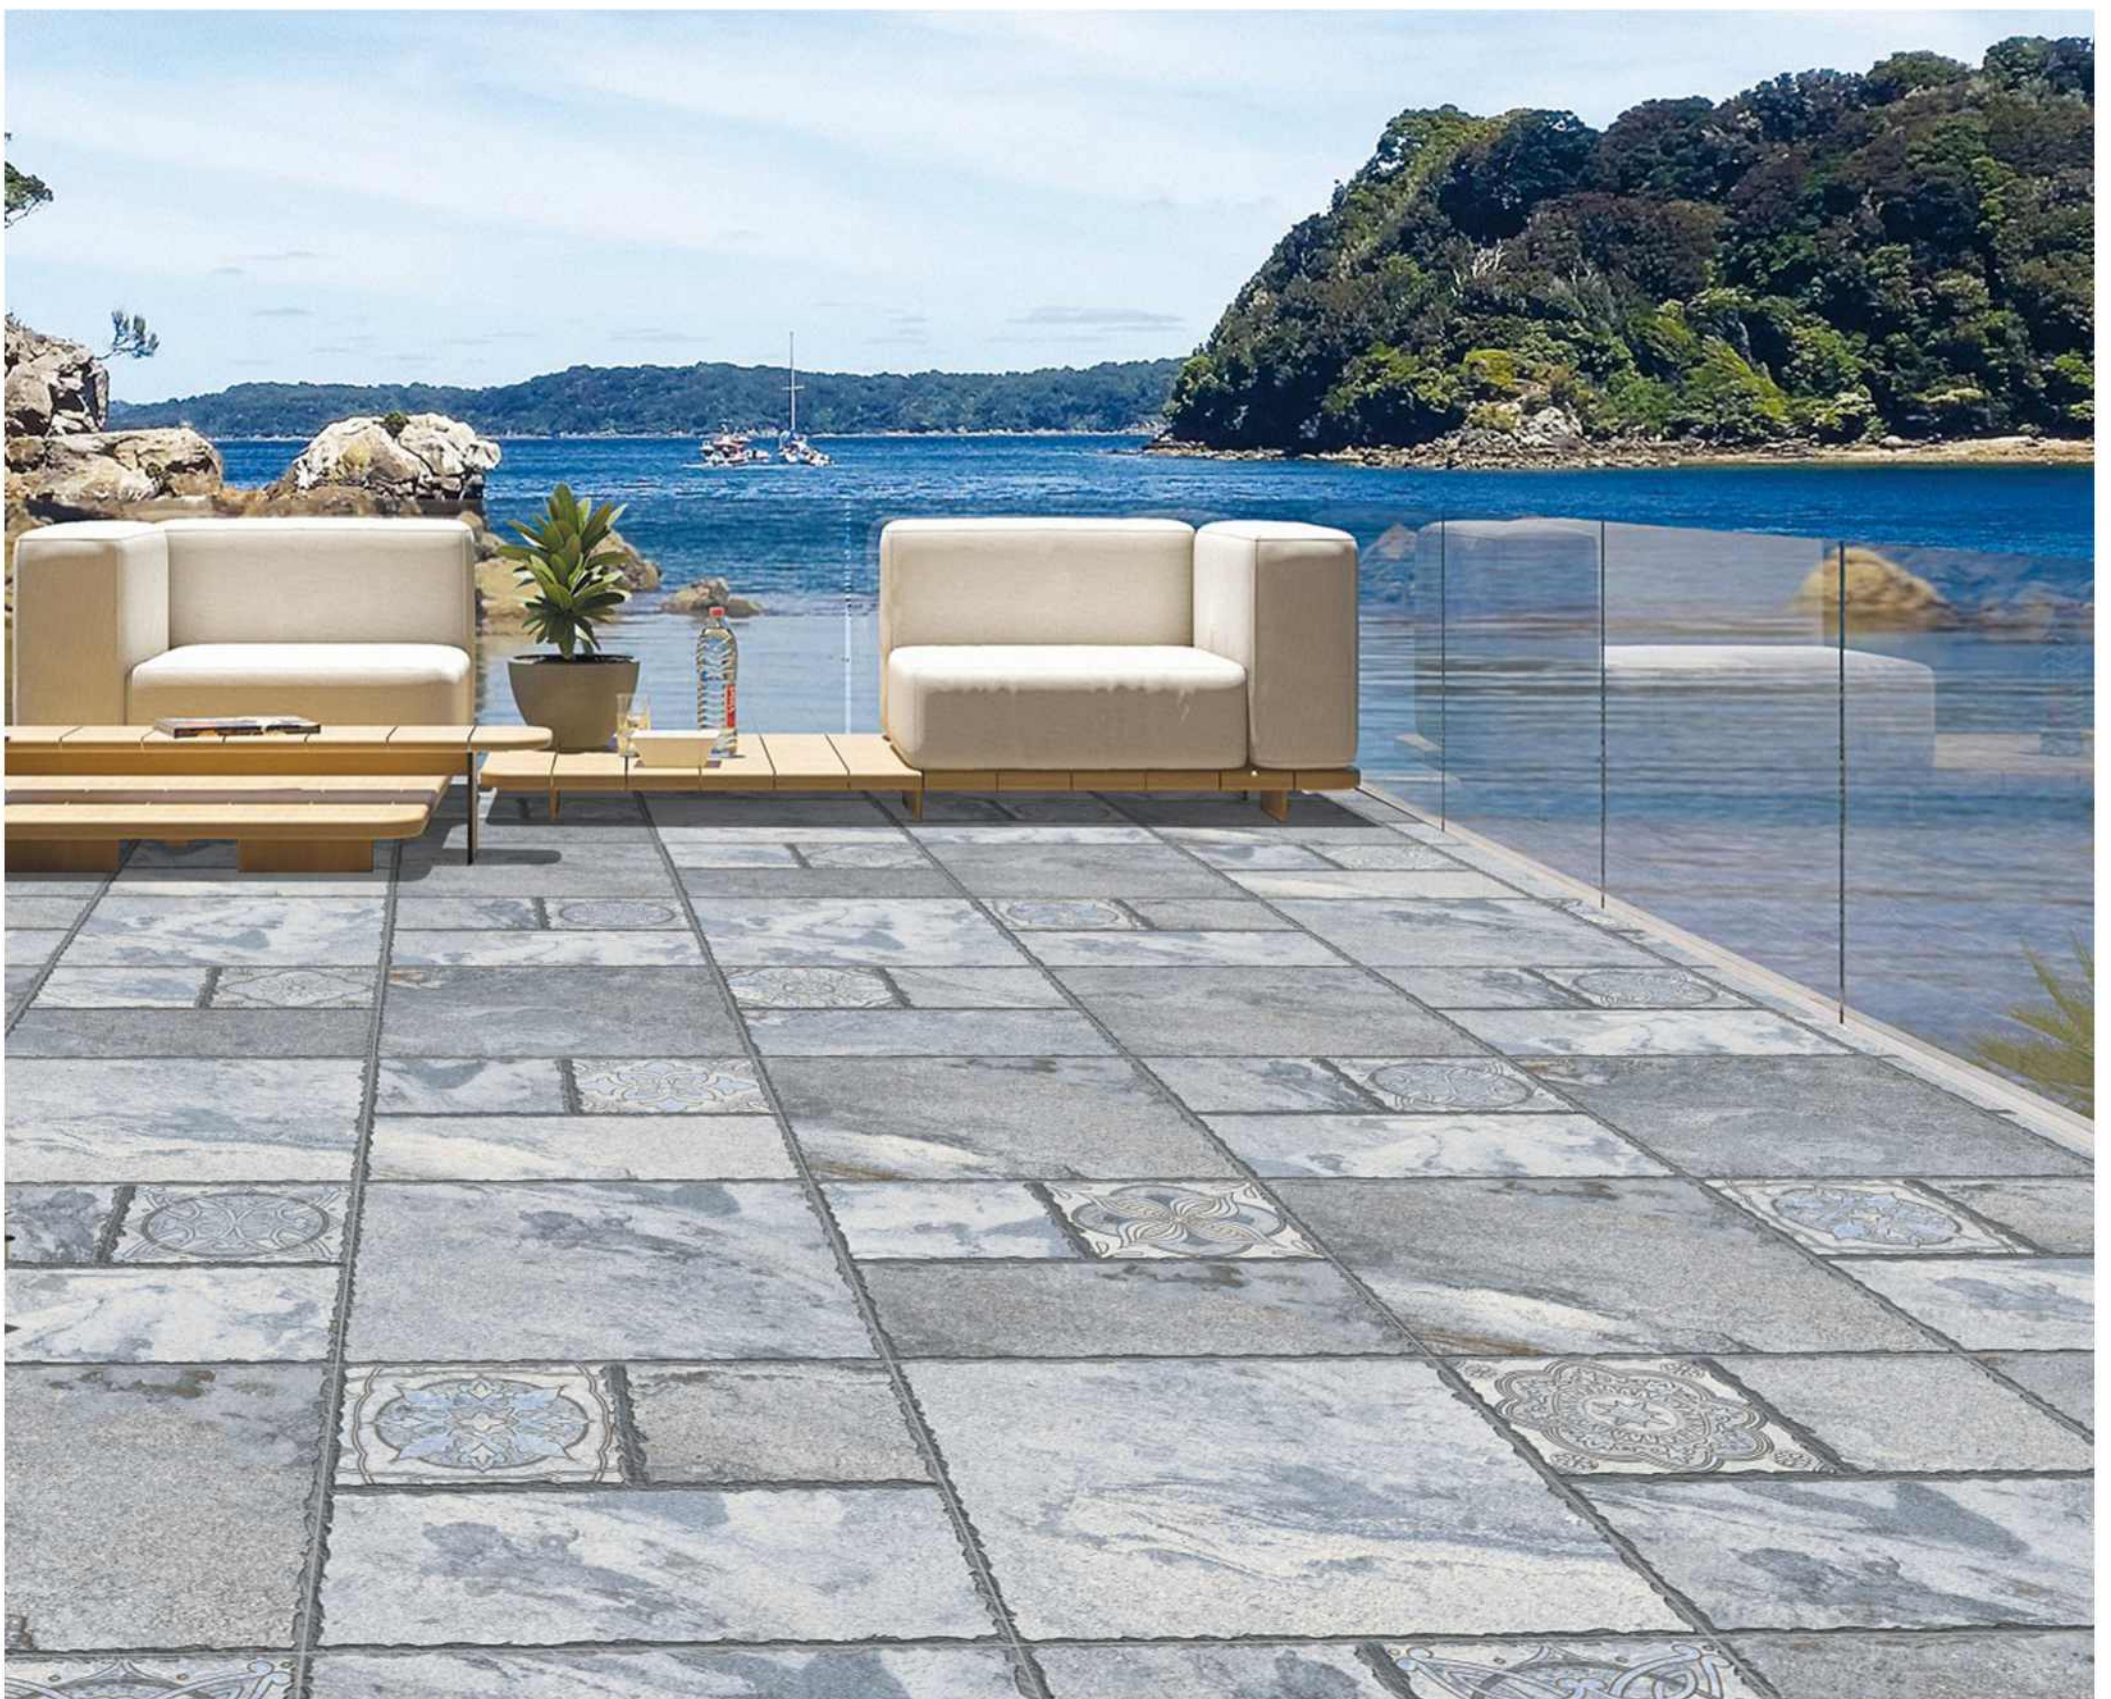

DIMENSION :

**400X400MM**

FINISH :

**MATT**

SERIES :

**MODULER**

 **BACK TO INDEX**

**STENFORD**  
CERAMIC