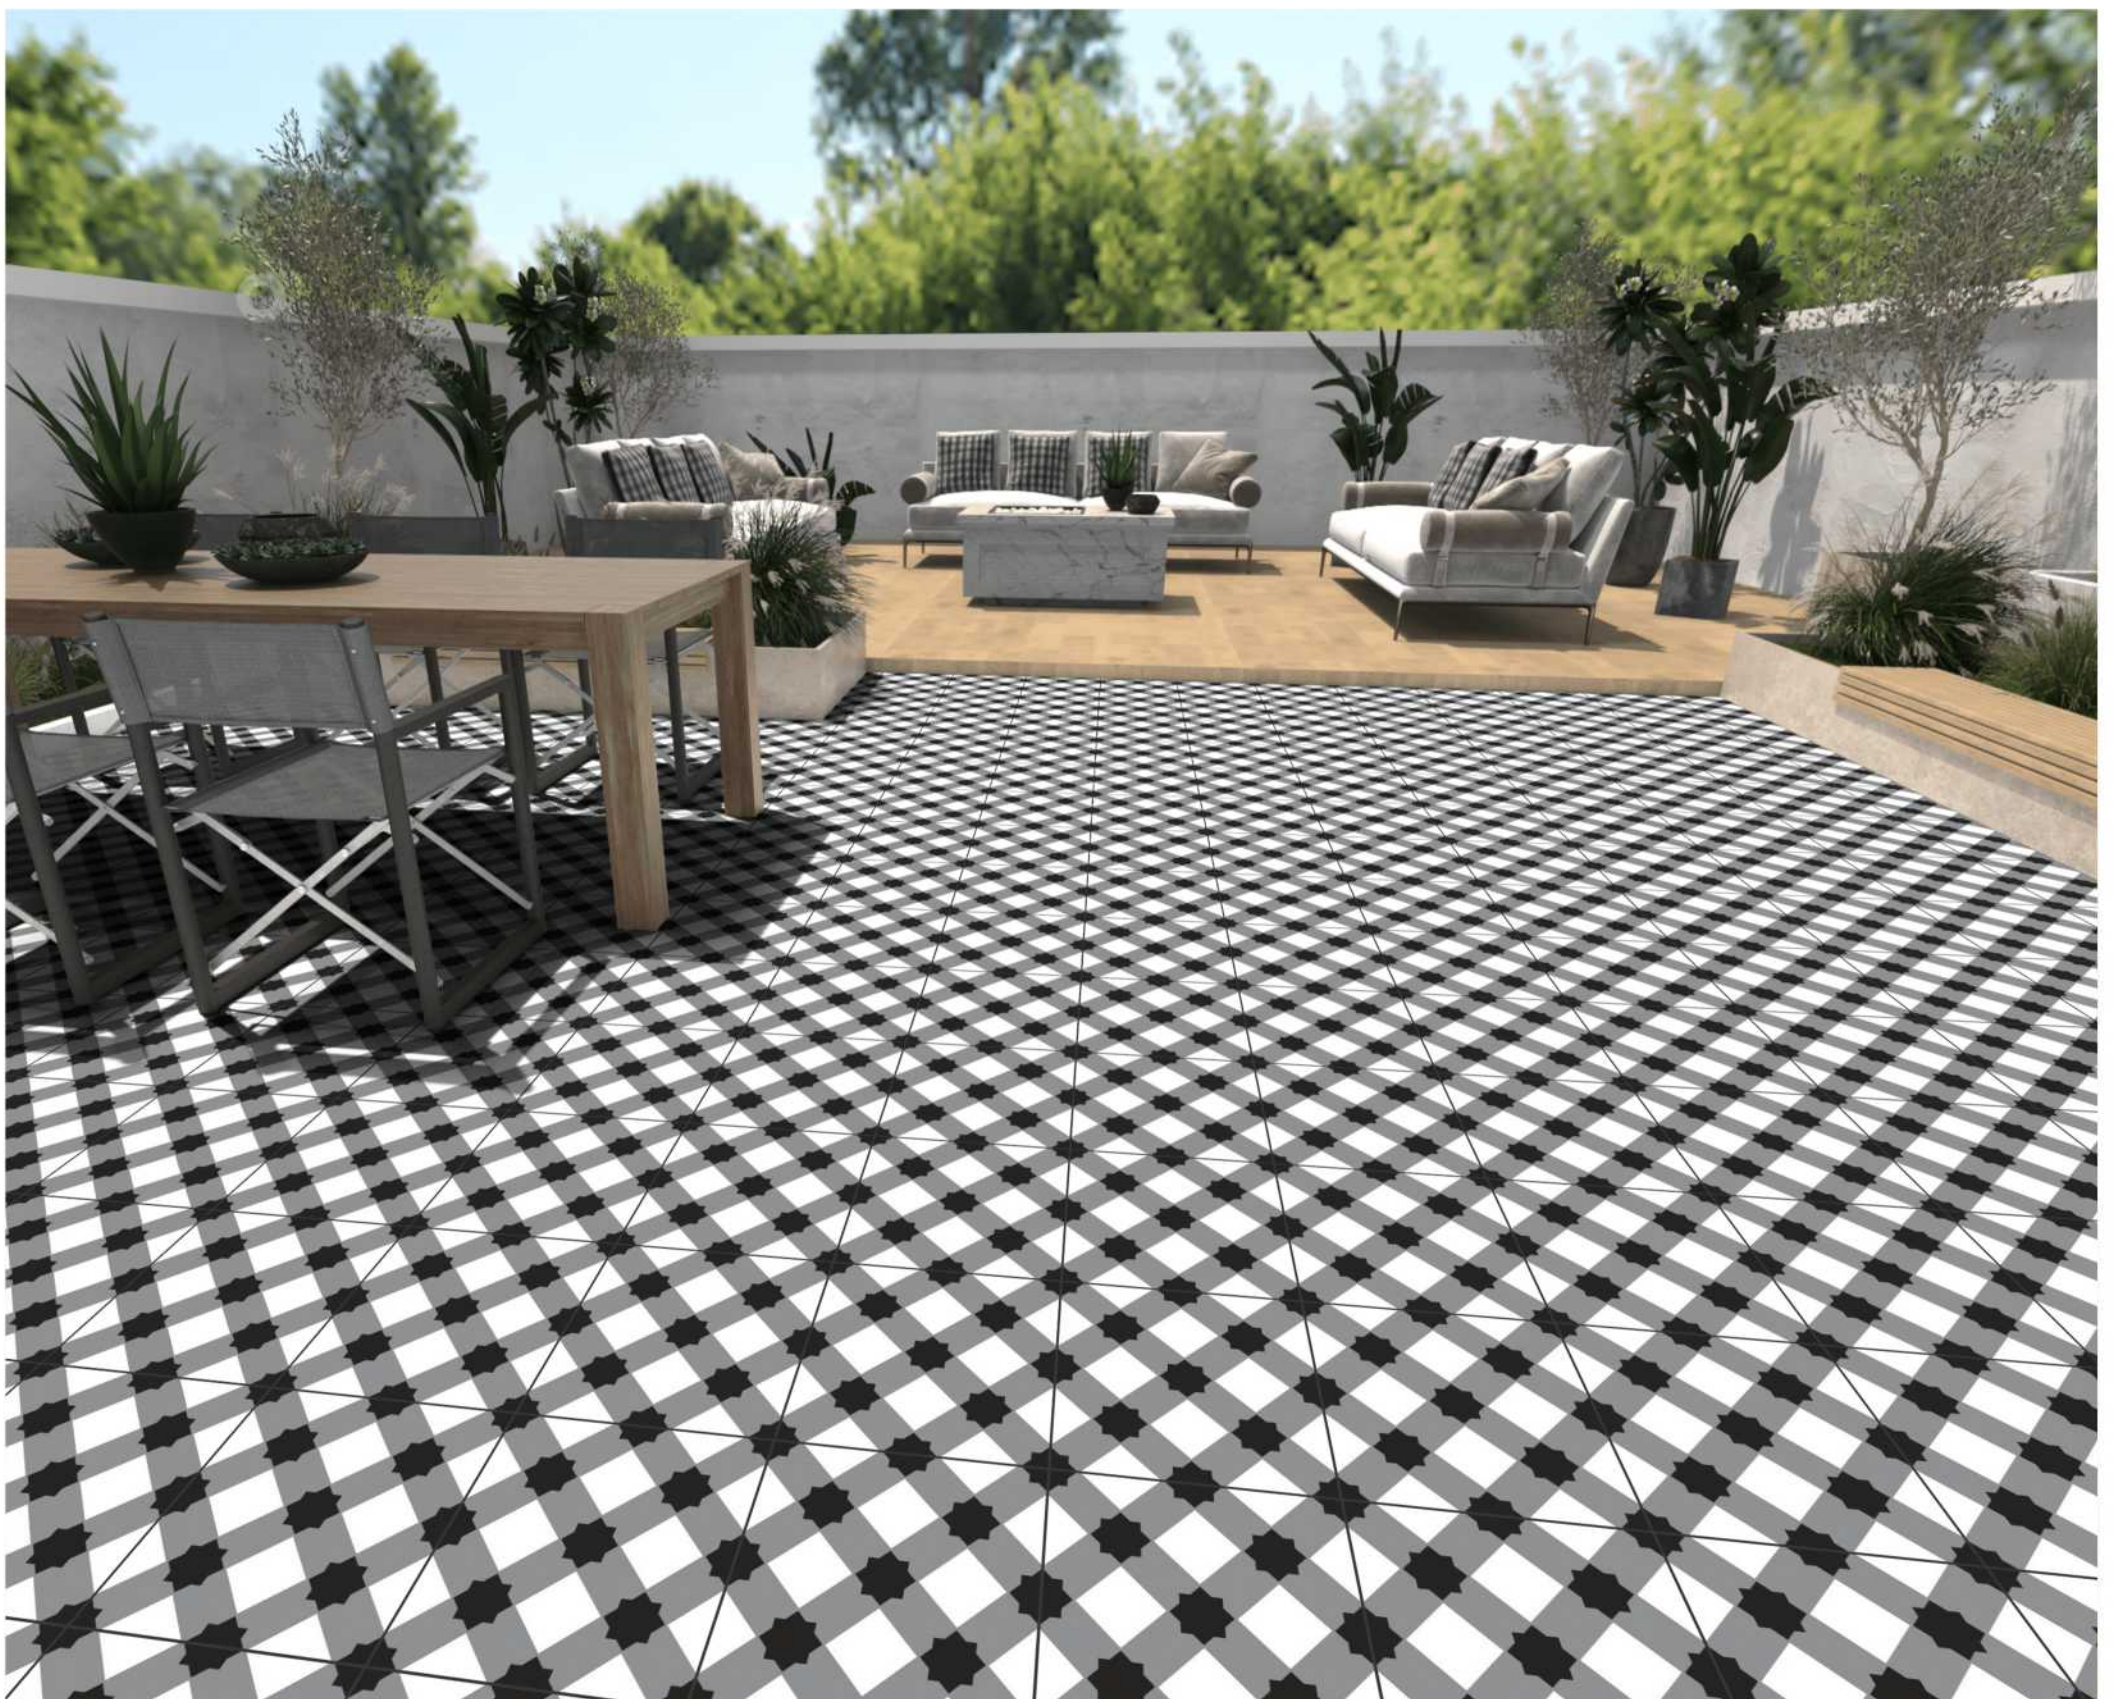

PLAIN PUNCH

R :- 01

PLAIN PUNCH

R :- 01

DIMENSION :

400X400MM

FINISH :

MATT

SERIES :

PLAIN SERIES