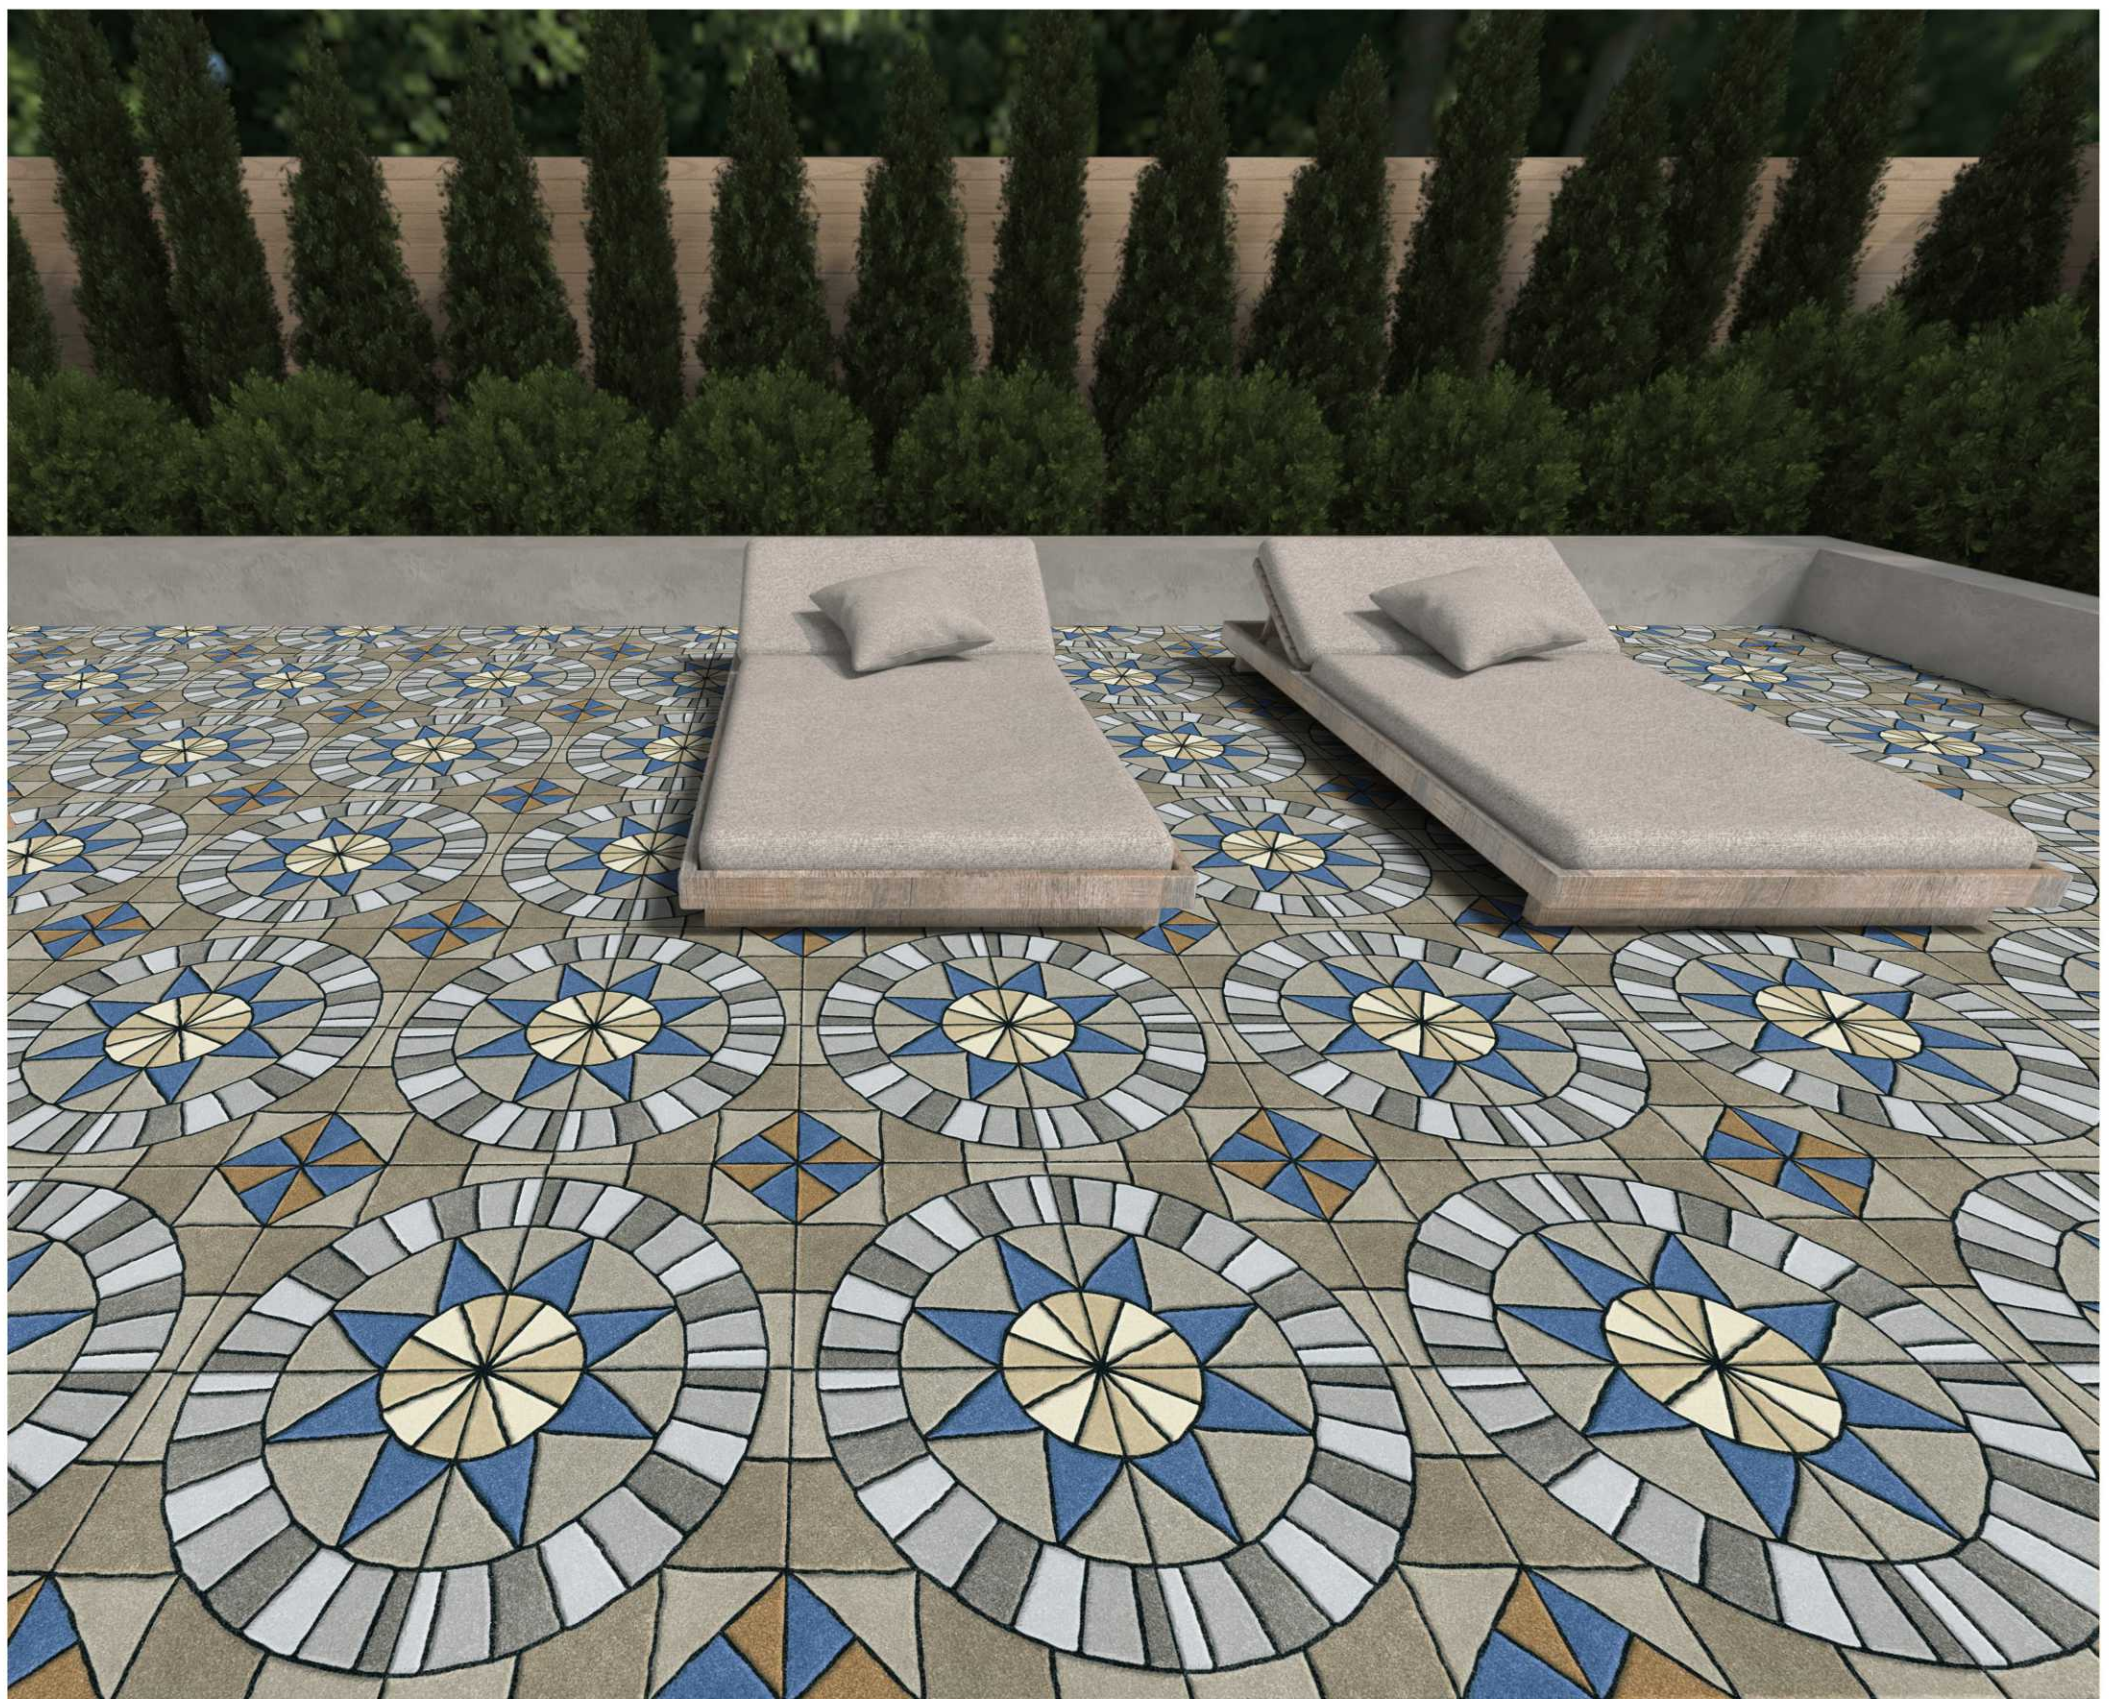

VENISH PUNCH

R :- 01

VENISH PUNCH

R :- 01

DIMENSION :

400X400MM

FINISH :

MATT

SERIES :

PUNCH