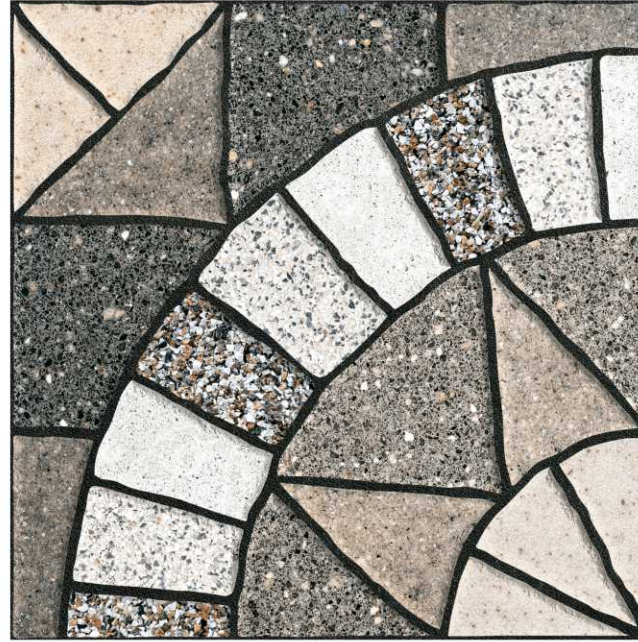

STENFORD
CERAMIC

VENISH 05

VENISH 06