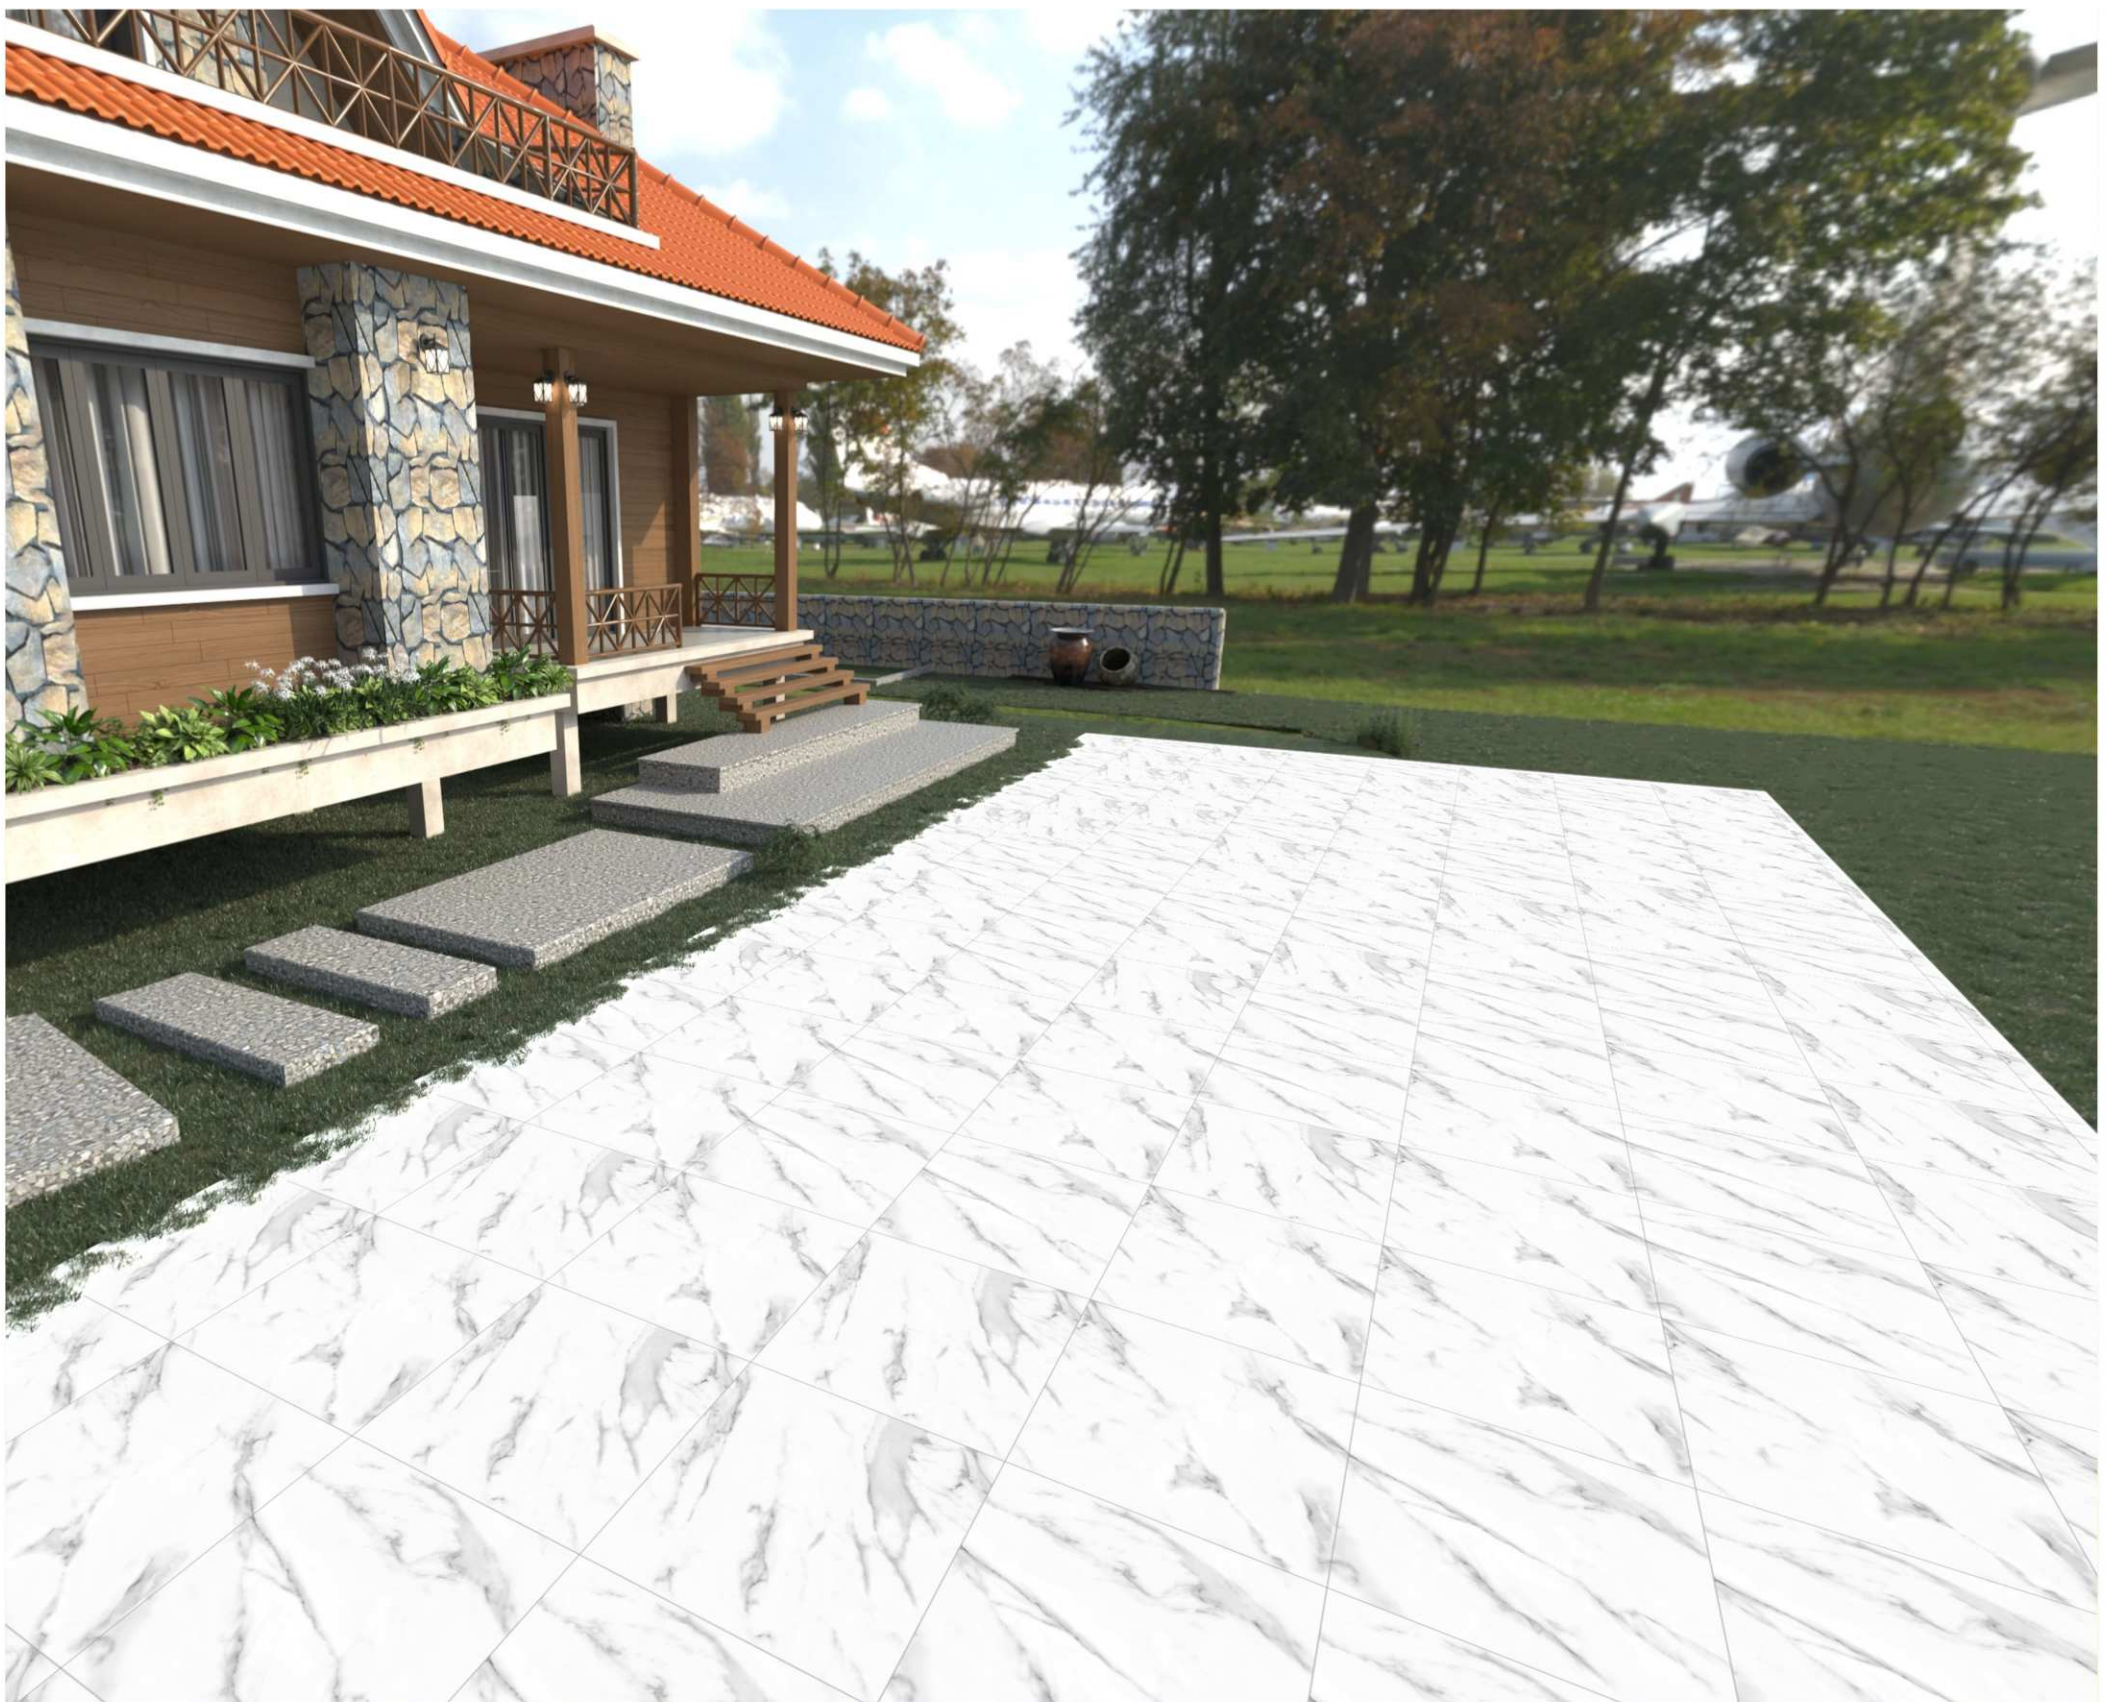

DIMENSION :

400X400MM

FINISH :

MATT

SERIES :

PLAIN SERIES