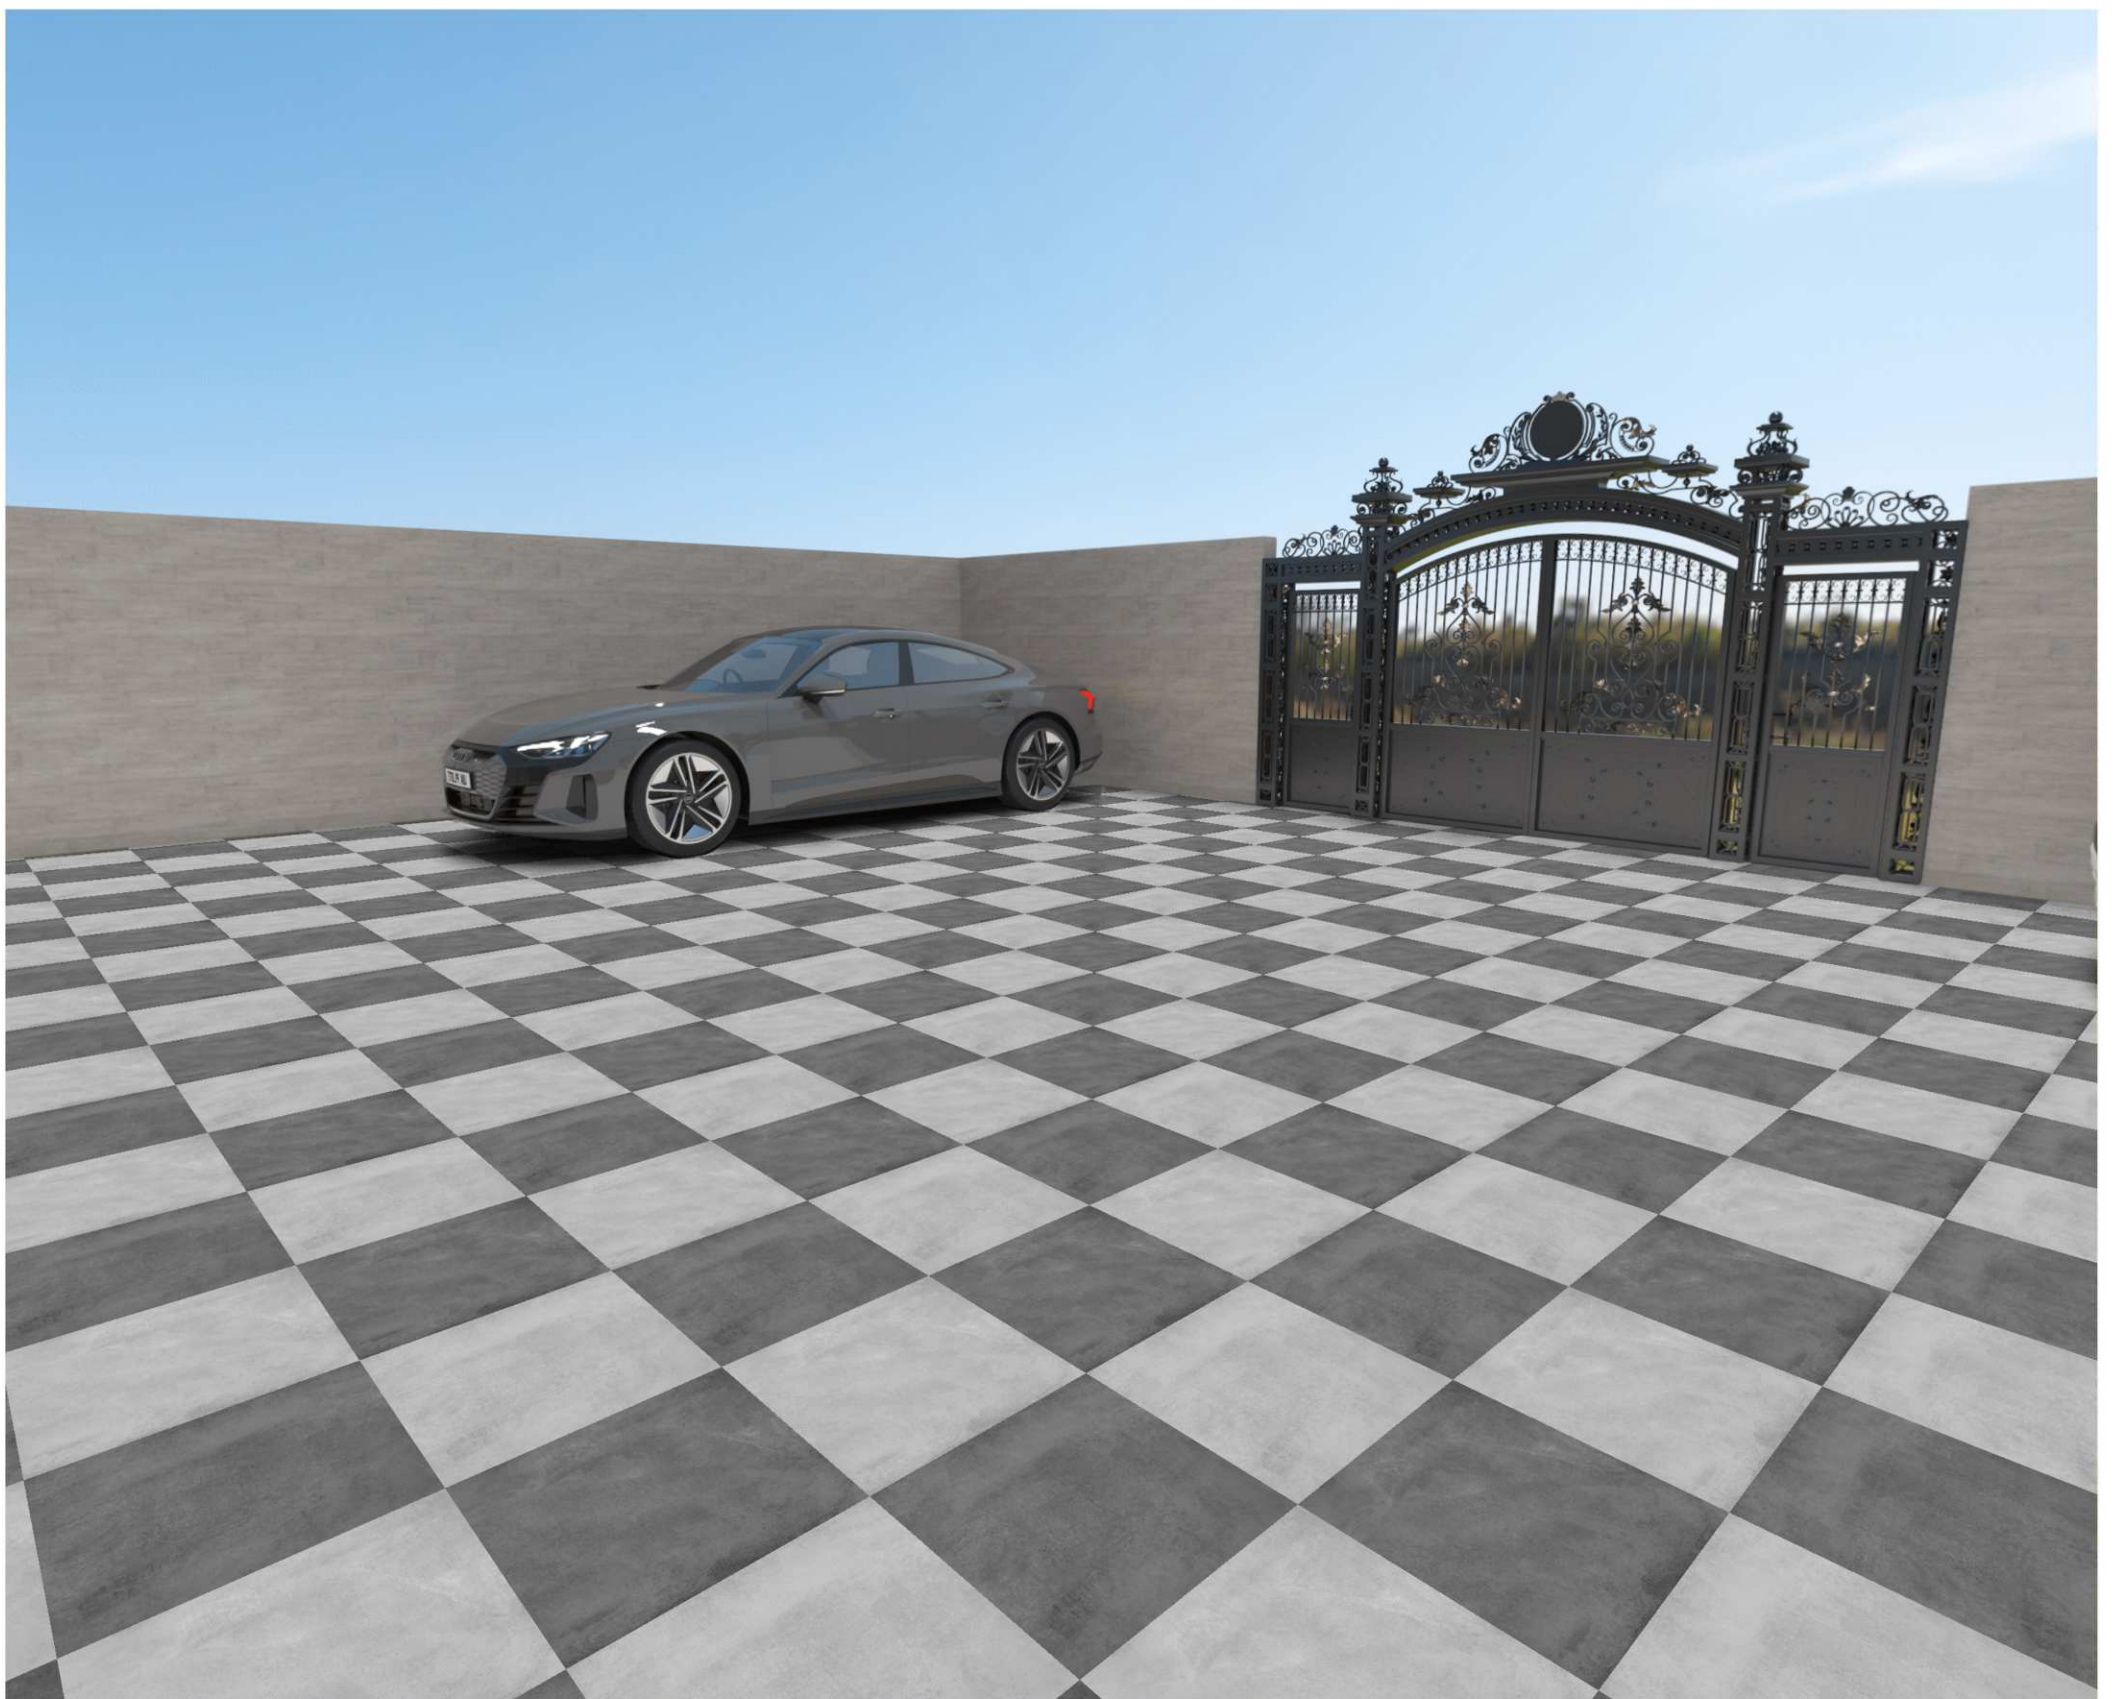

 **BACK TO INDEX**

STENFORD
CERAMIC

PLAIN 25

PLAIN PUNCH

R :- 08

DIMENSION :

400X400MM

FINISH :