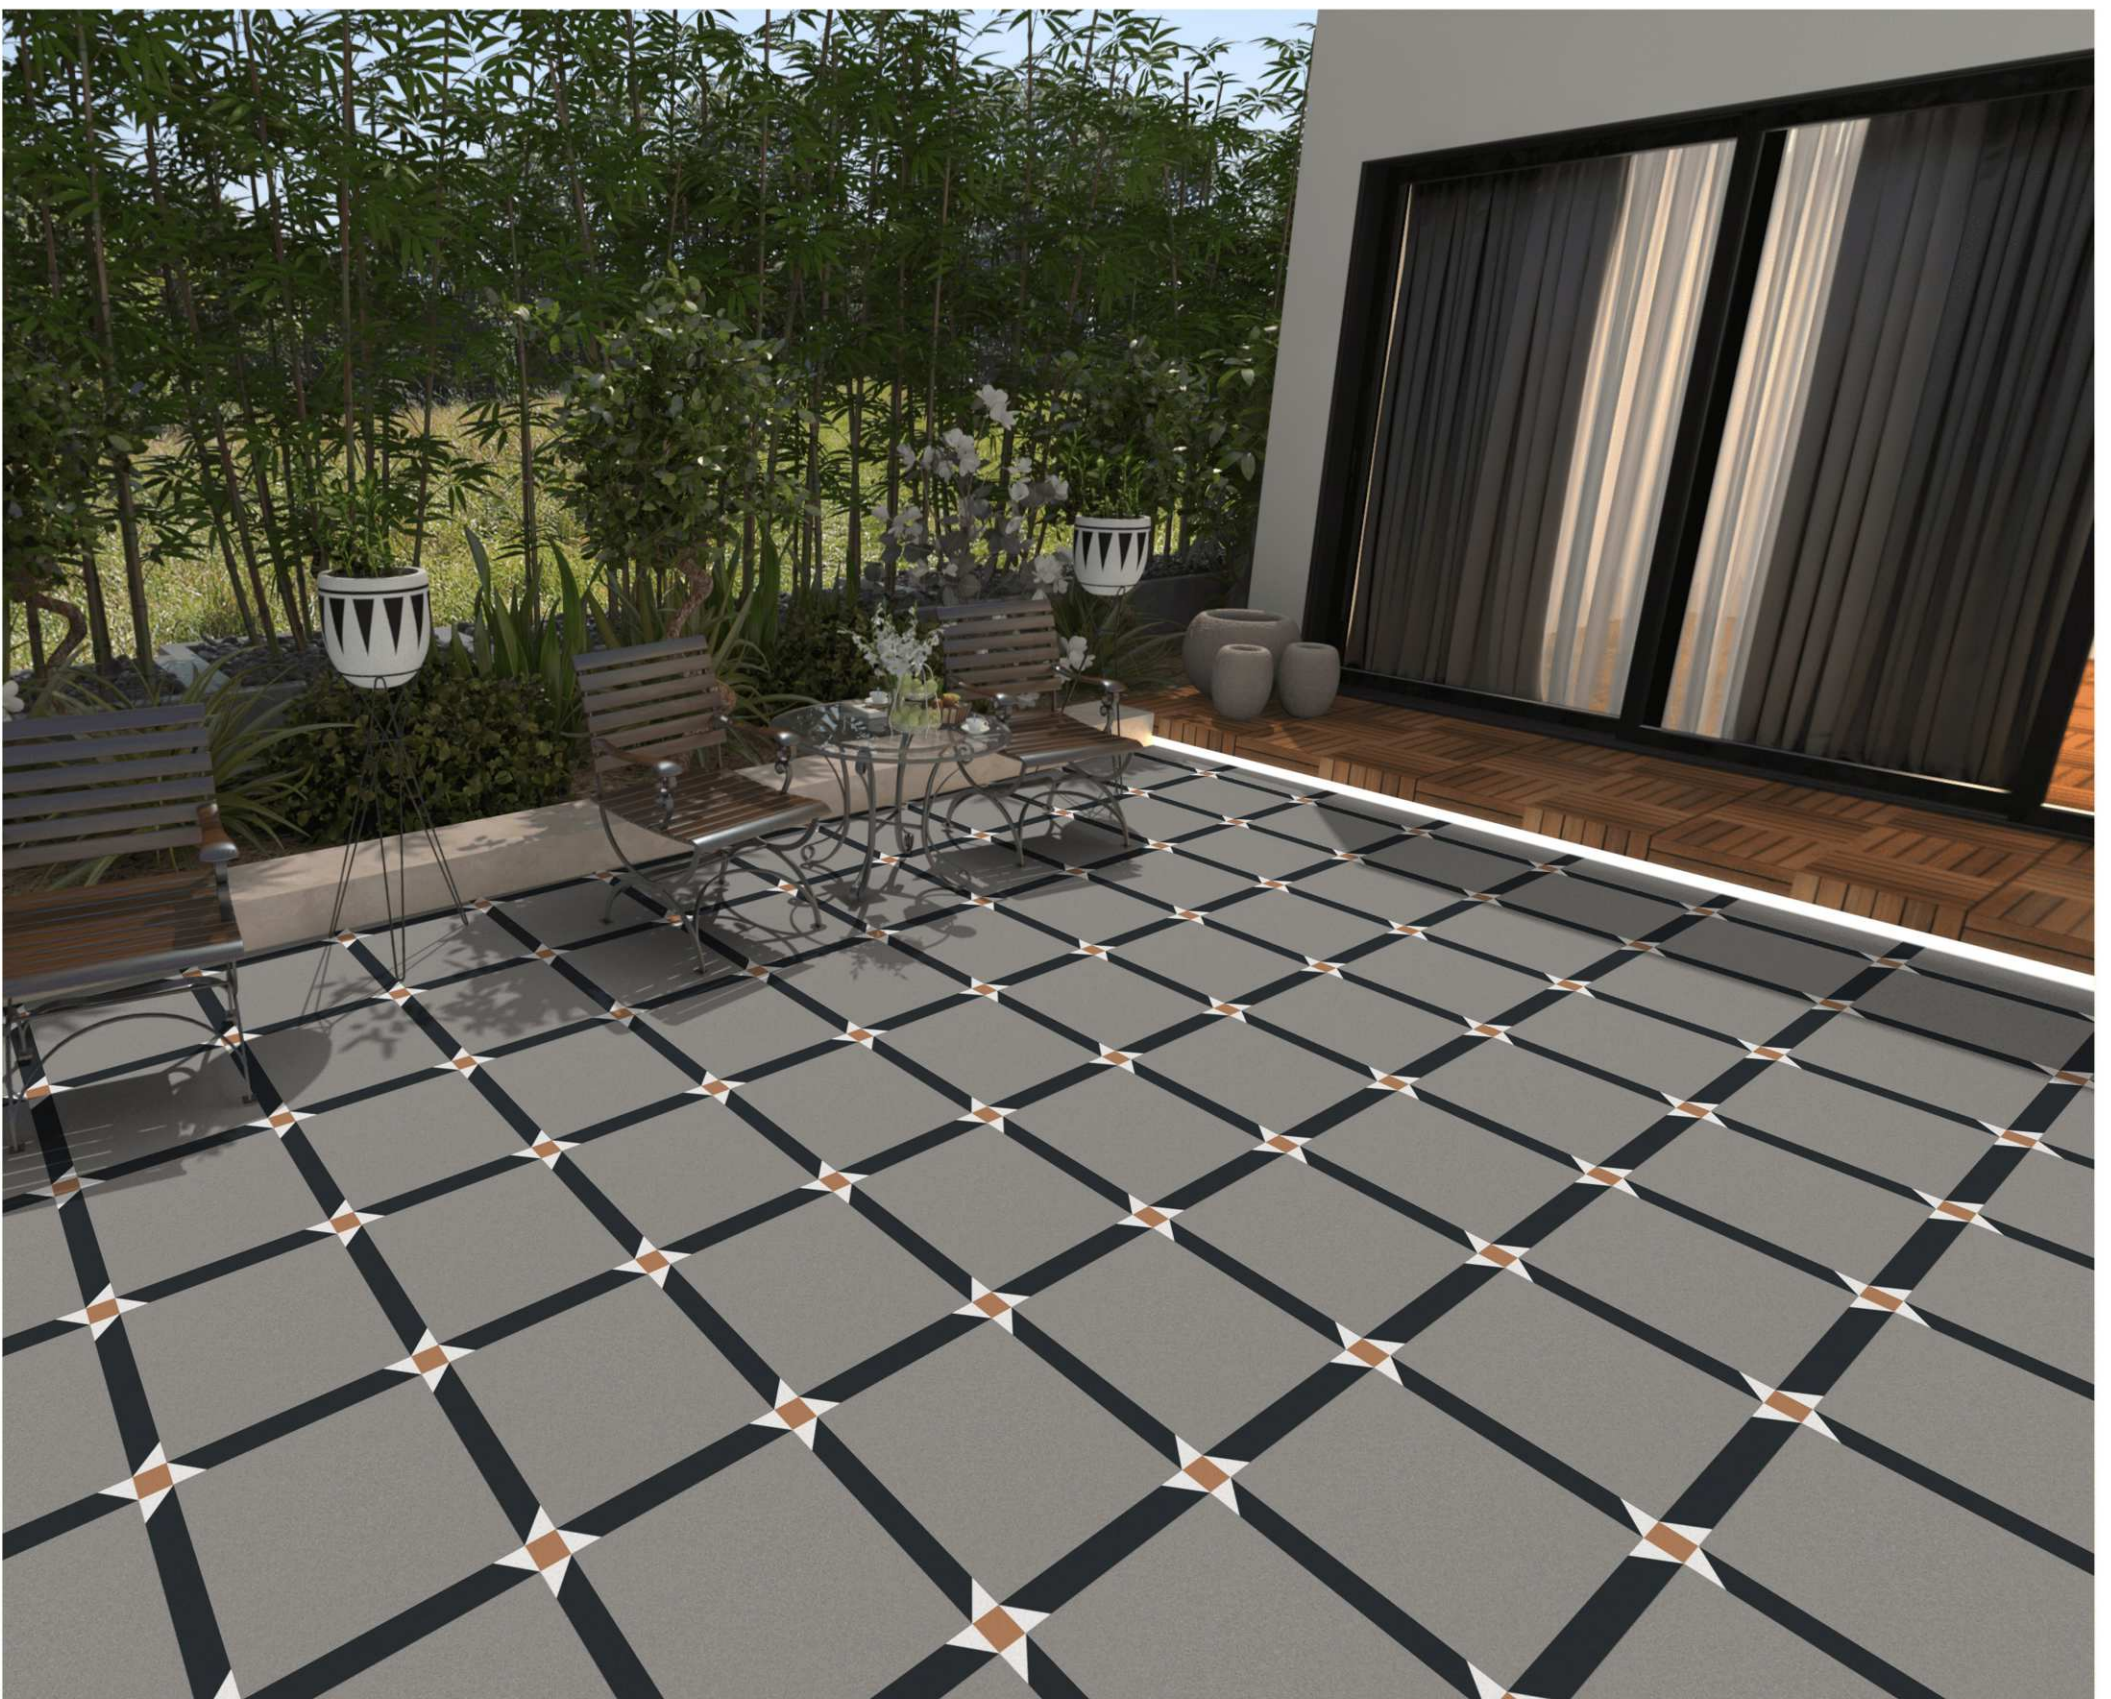

R :- 01

DIMENSION :

400X400MM

FINISH :

MATT

SERIES :

PLAIN SERIES

BACK TO INDEX