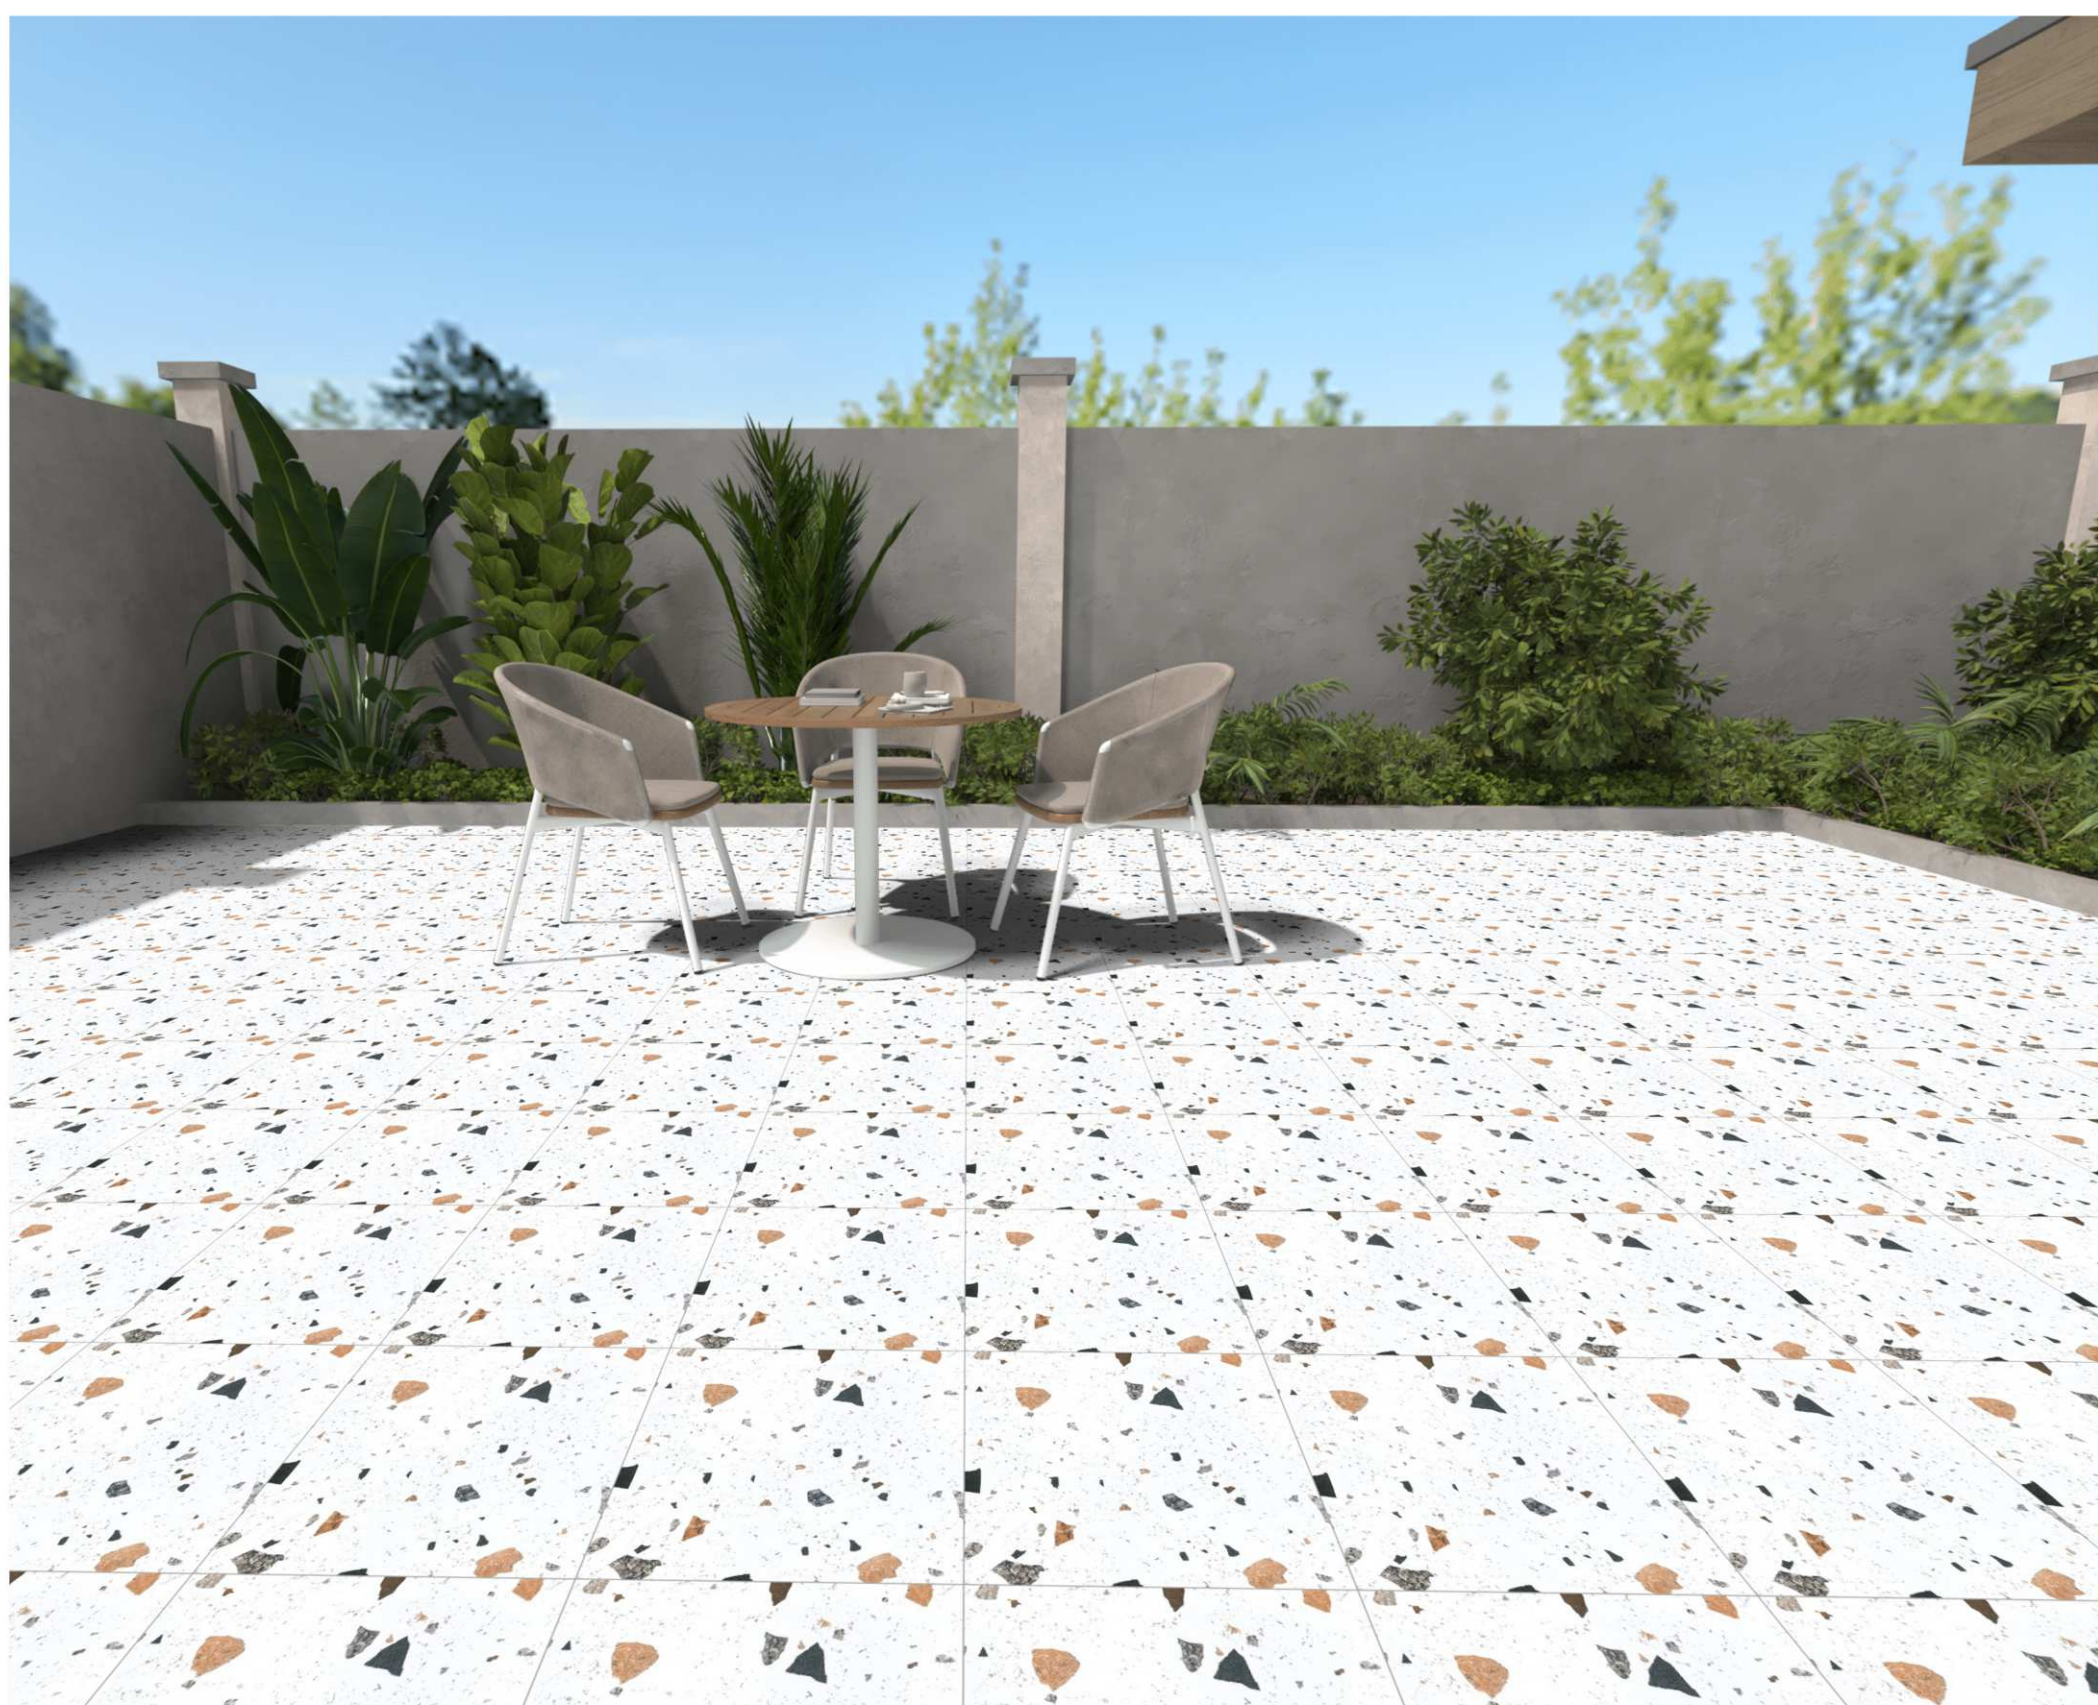

BACK TO INDEX