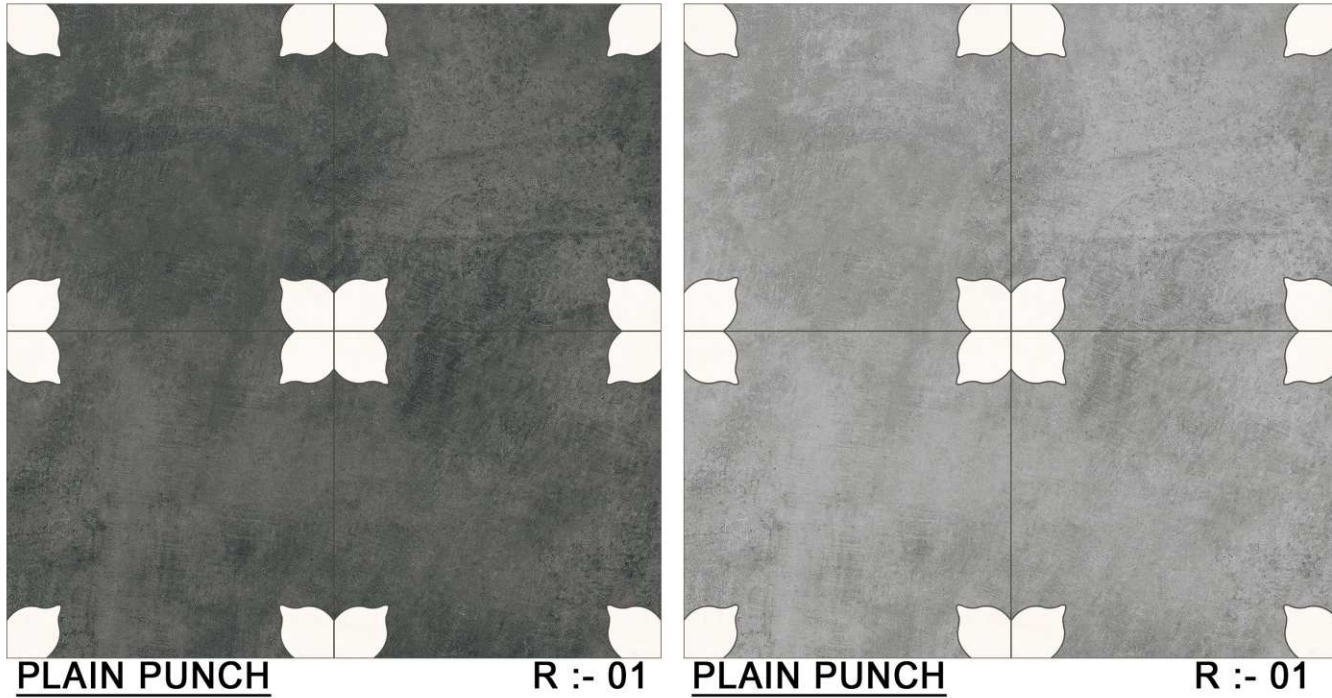

STENFORD
CERAMIC

25116 BLACK   25116 GREY

DIMENSION :

400X400MM

FINISH :

MATT

SERIES :

PLAIN SERIES