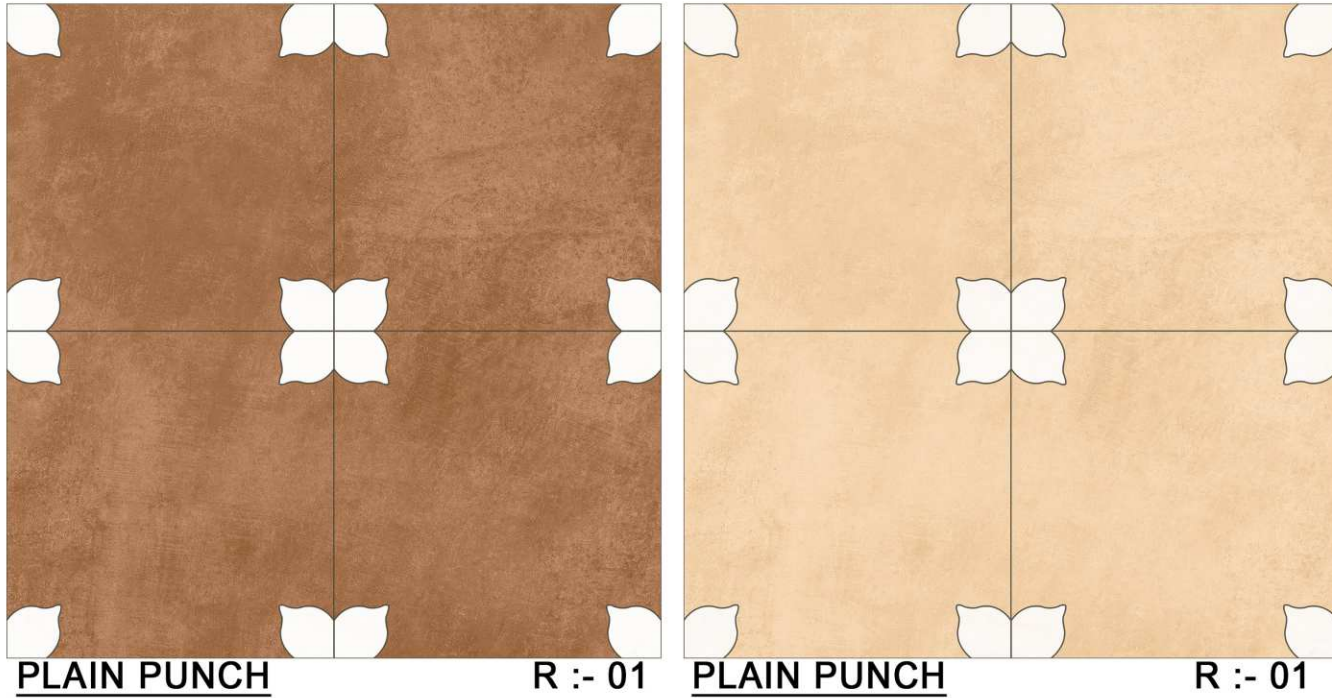

400X400MM

FINISH :

MATT

SERIES :

PLAIN SERIES

 **BACK TO INDEX**

STENFORD
CERAMIC

25116 BROWN 25116 IVORY