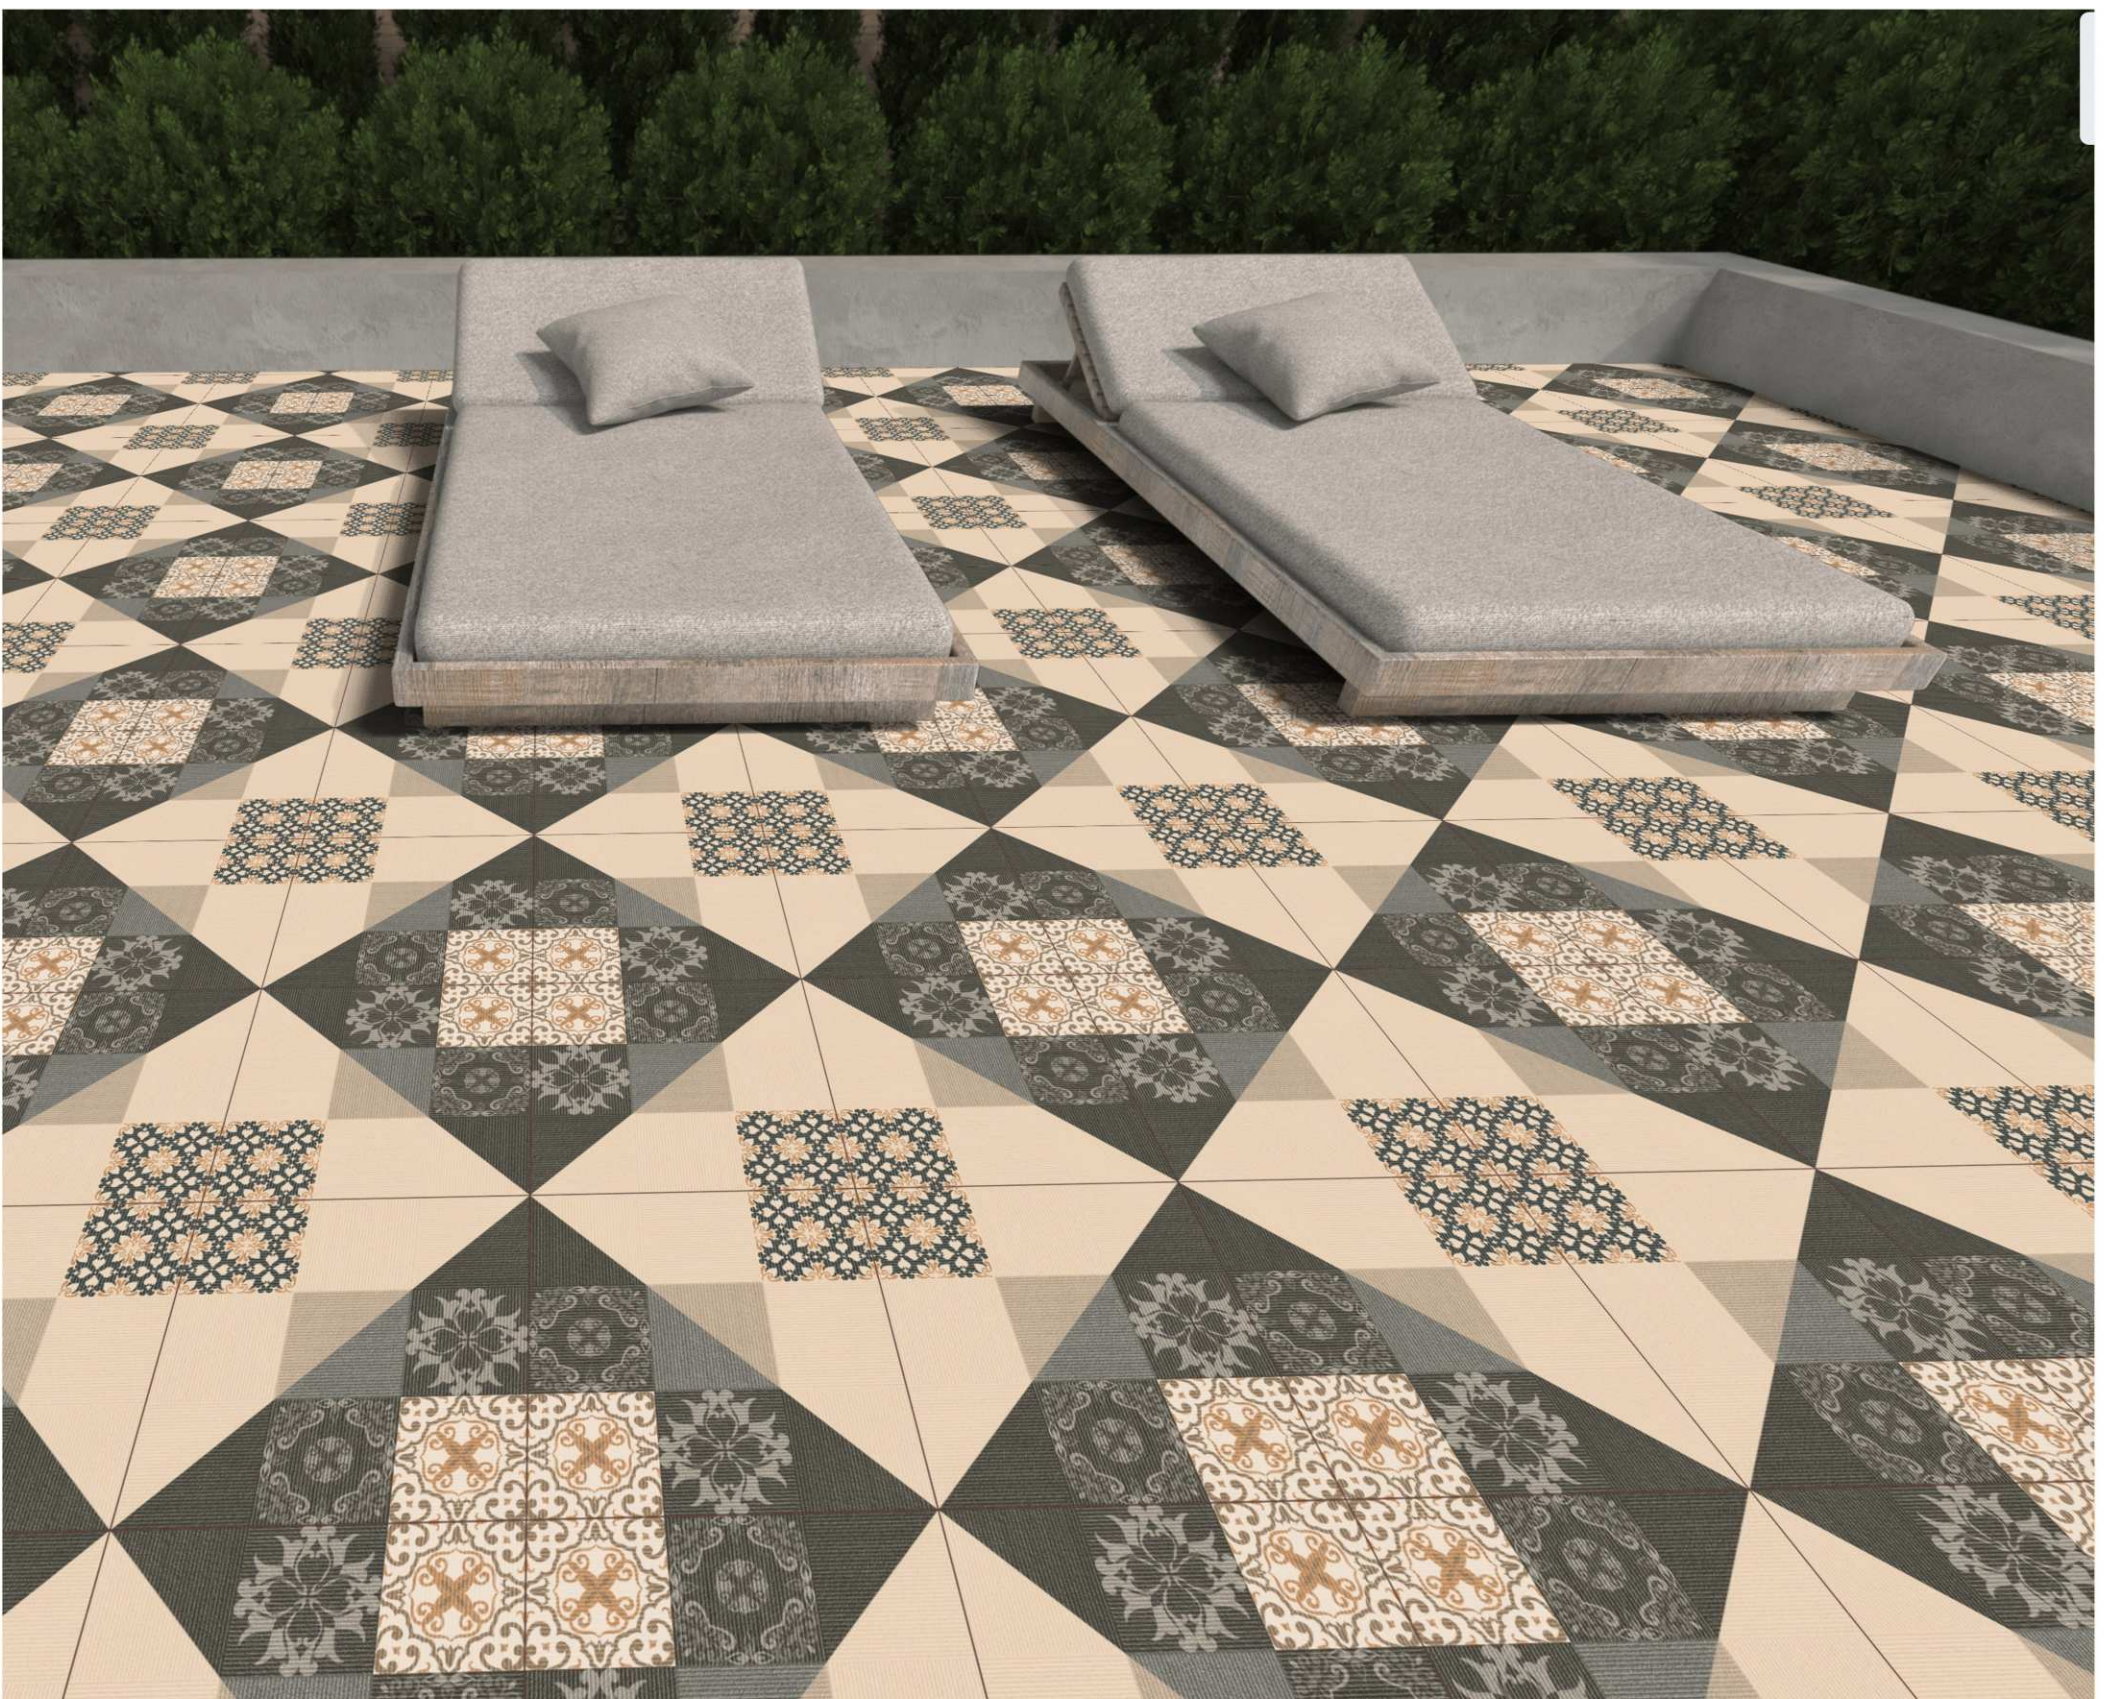

BACK TO INDEX