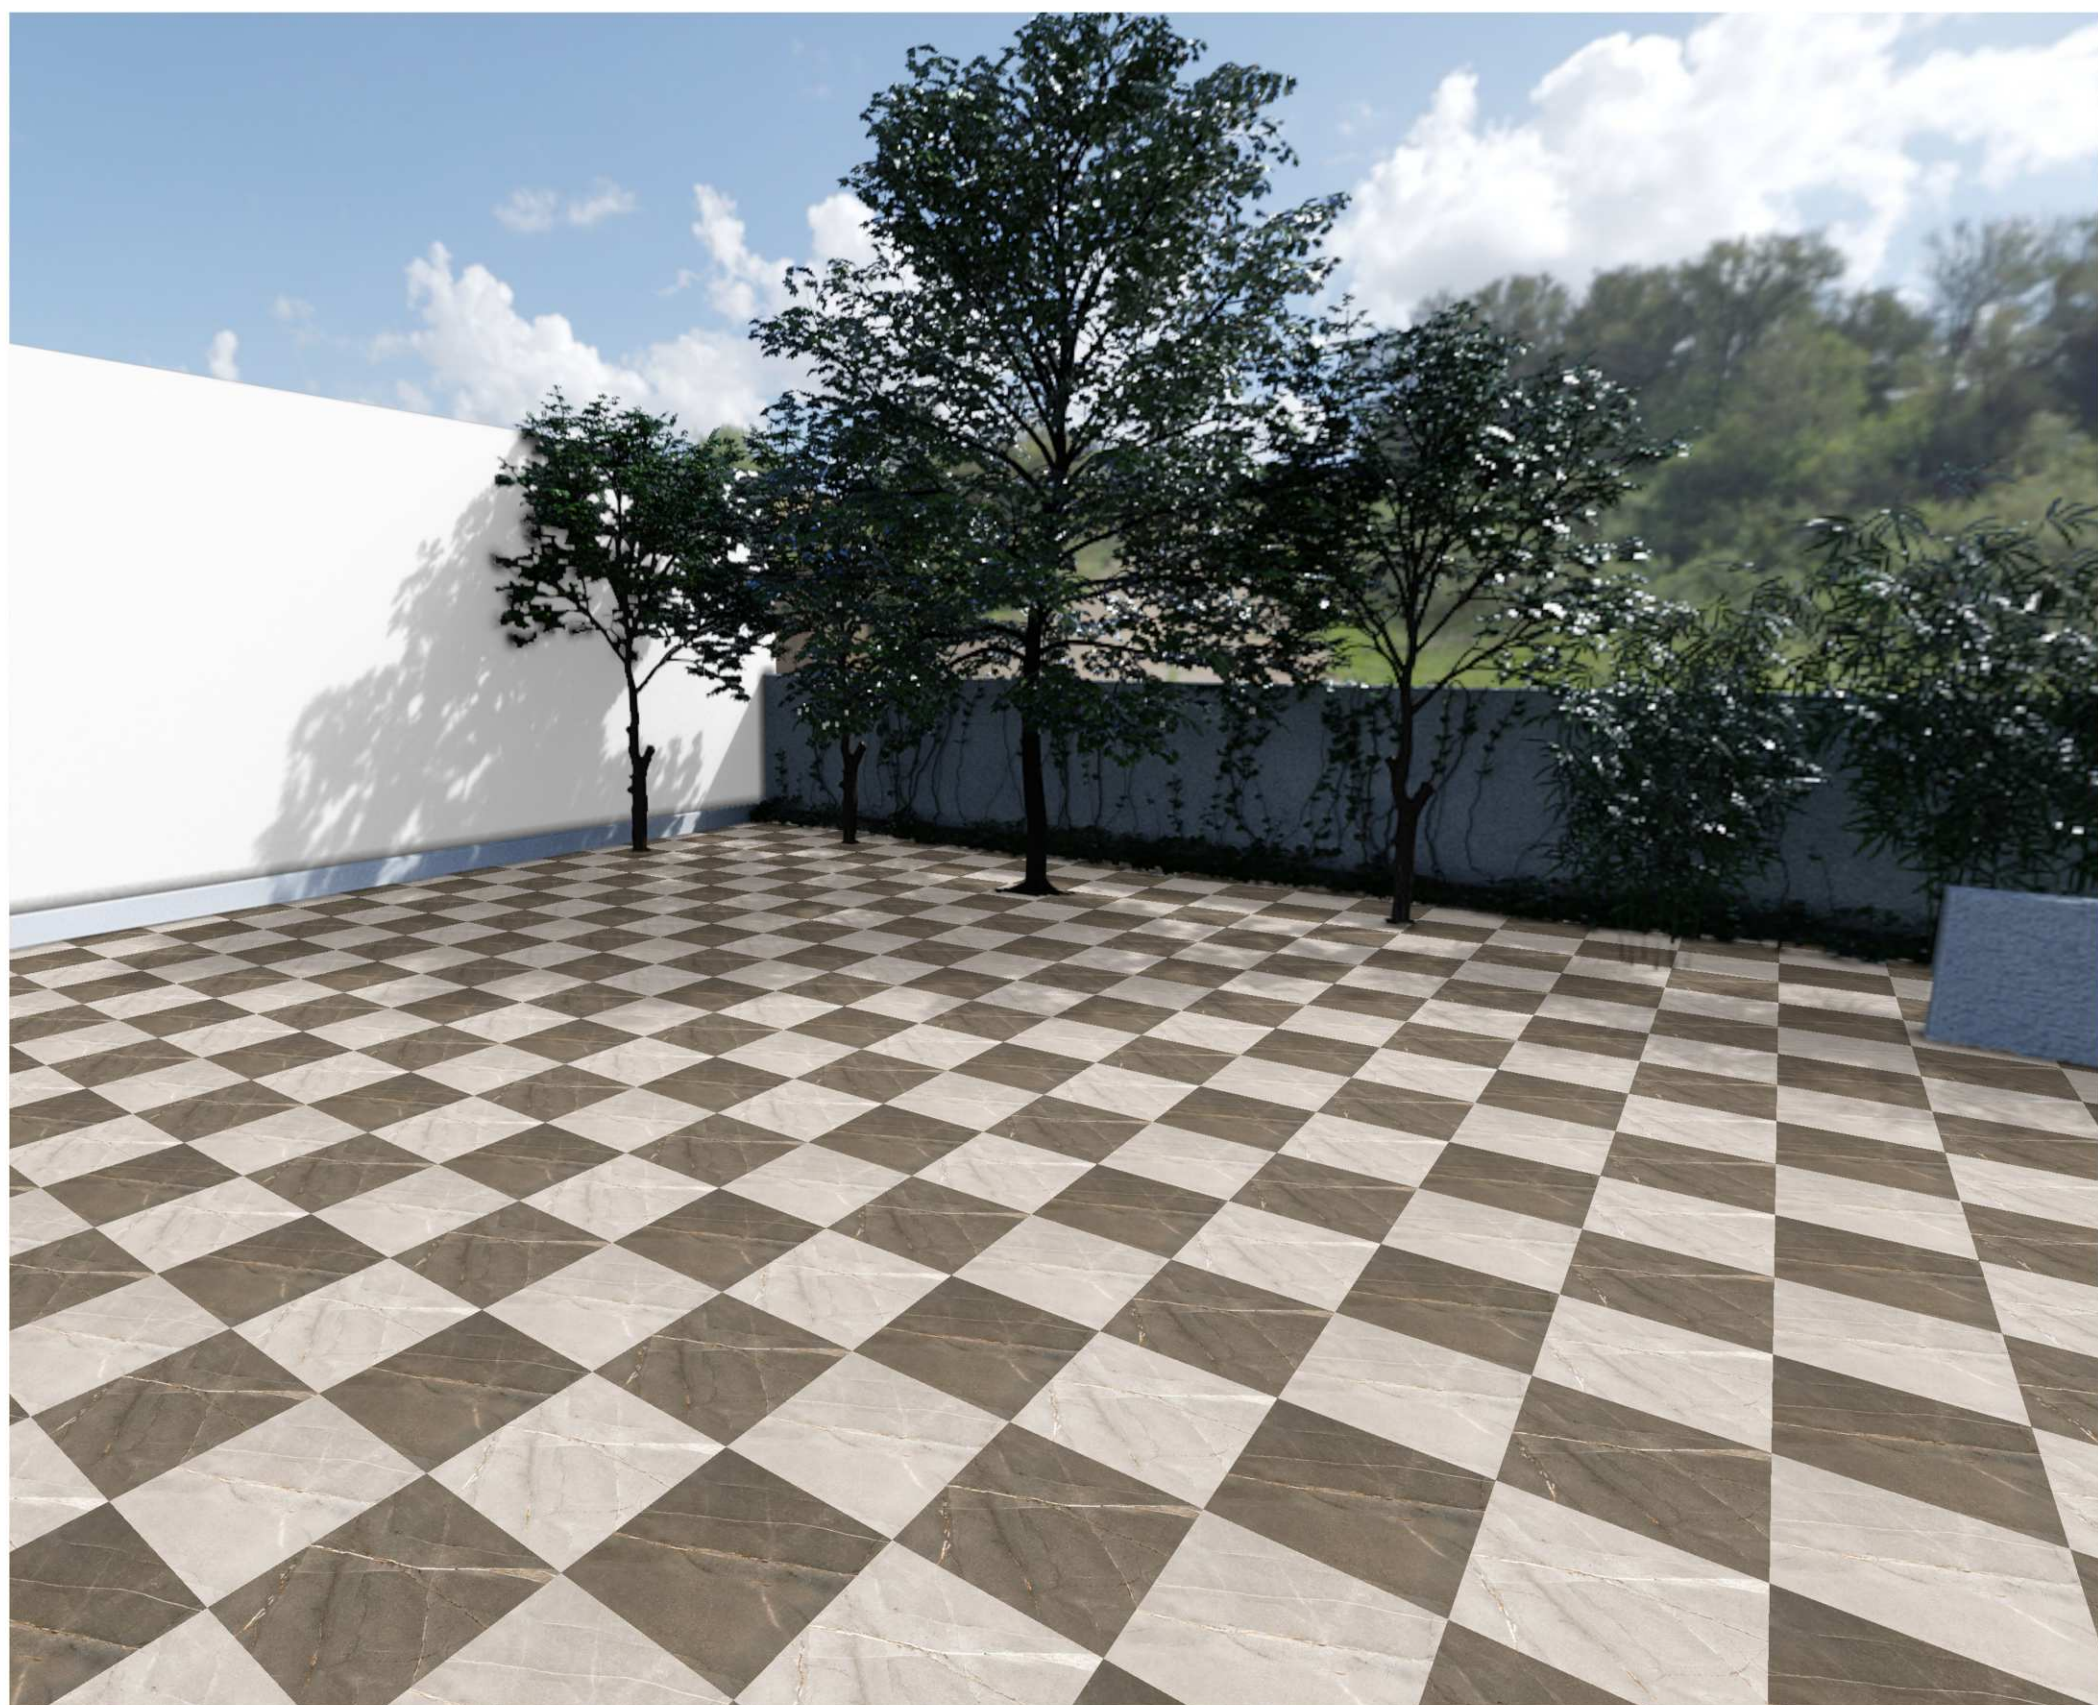

R :- 08

R :- 08

DIMENSION :

400X400MM

FINISH :

MATT

SERIES :

PLAIN SERIES