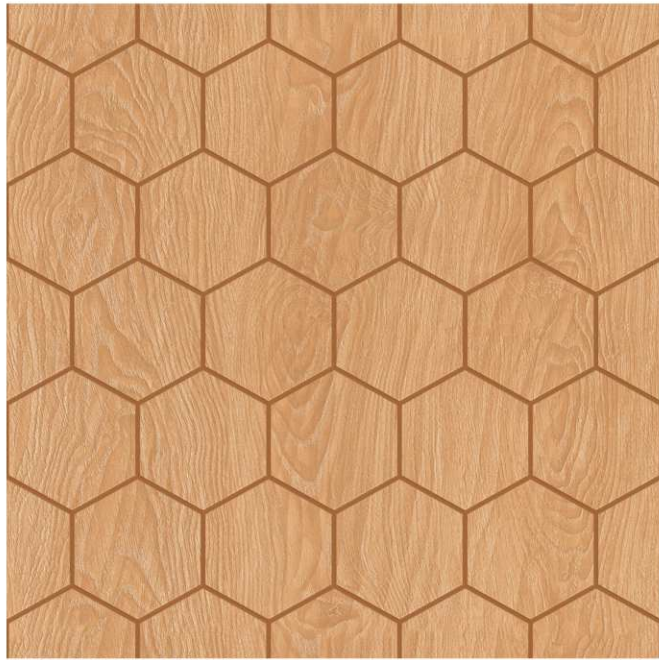

PLAIN SERIES

BACK TO INDEX

STENFORD
CERAMIC

PLAIN 117 L

PLAIN 117 D

PLAIN PUNCH

R :- 01

PLAIN PUNCH