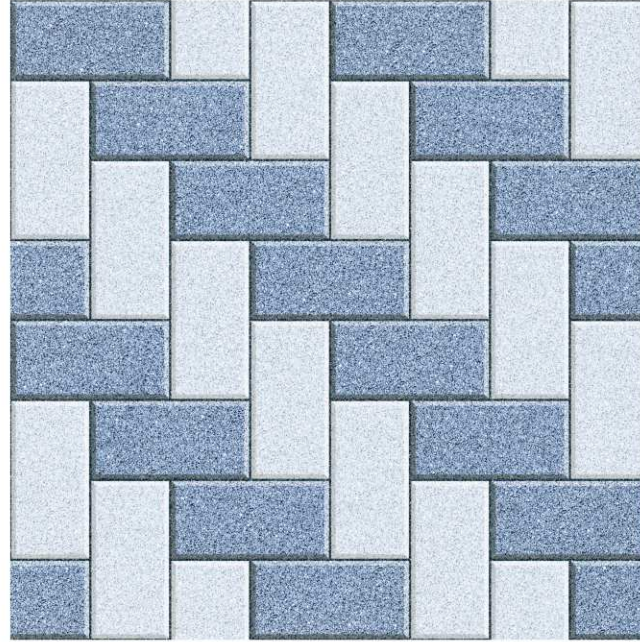

STENFORD
CERAMIC

CROOSWORD 14

CROOSWORD 15

CROOSWORD PUNCH R :- 01

DIMENSION :
400X400MM

FINISH :
MATT

SERIES :
PUNCH