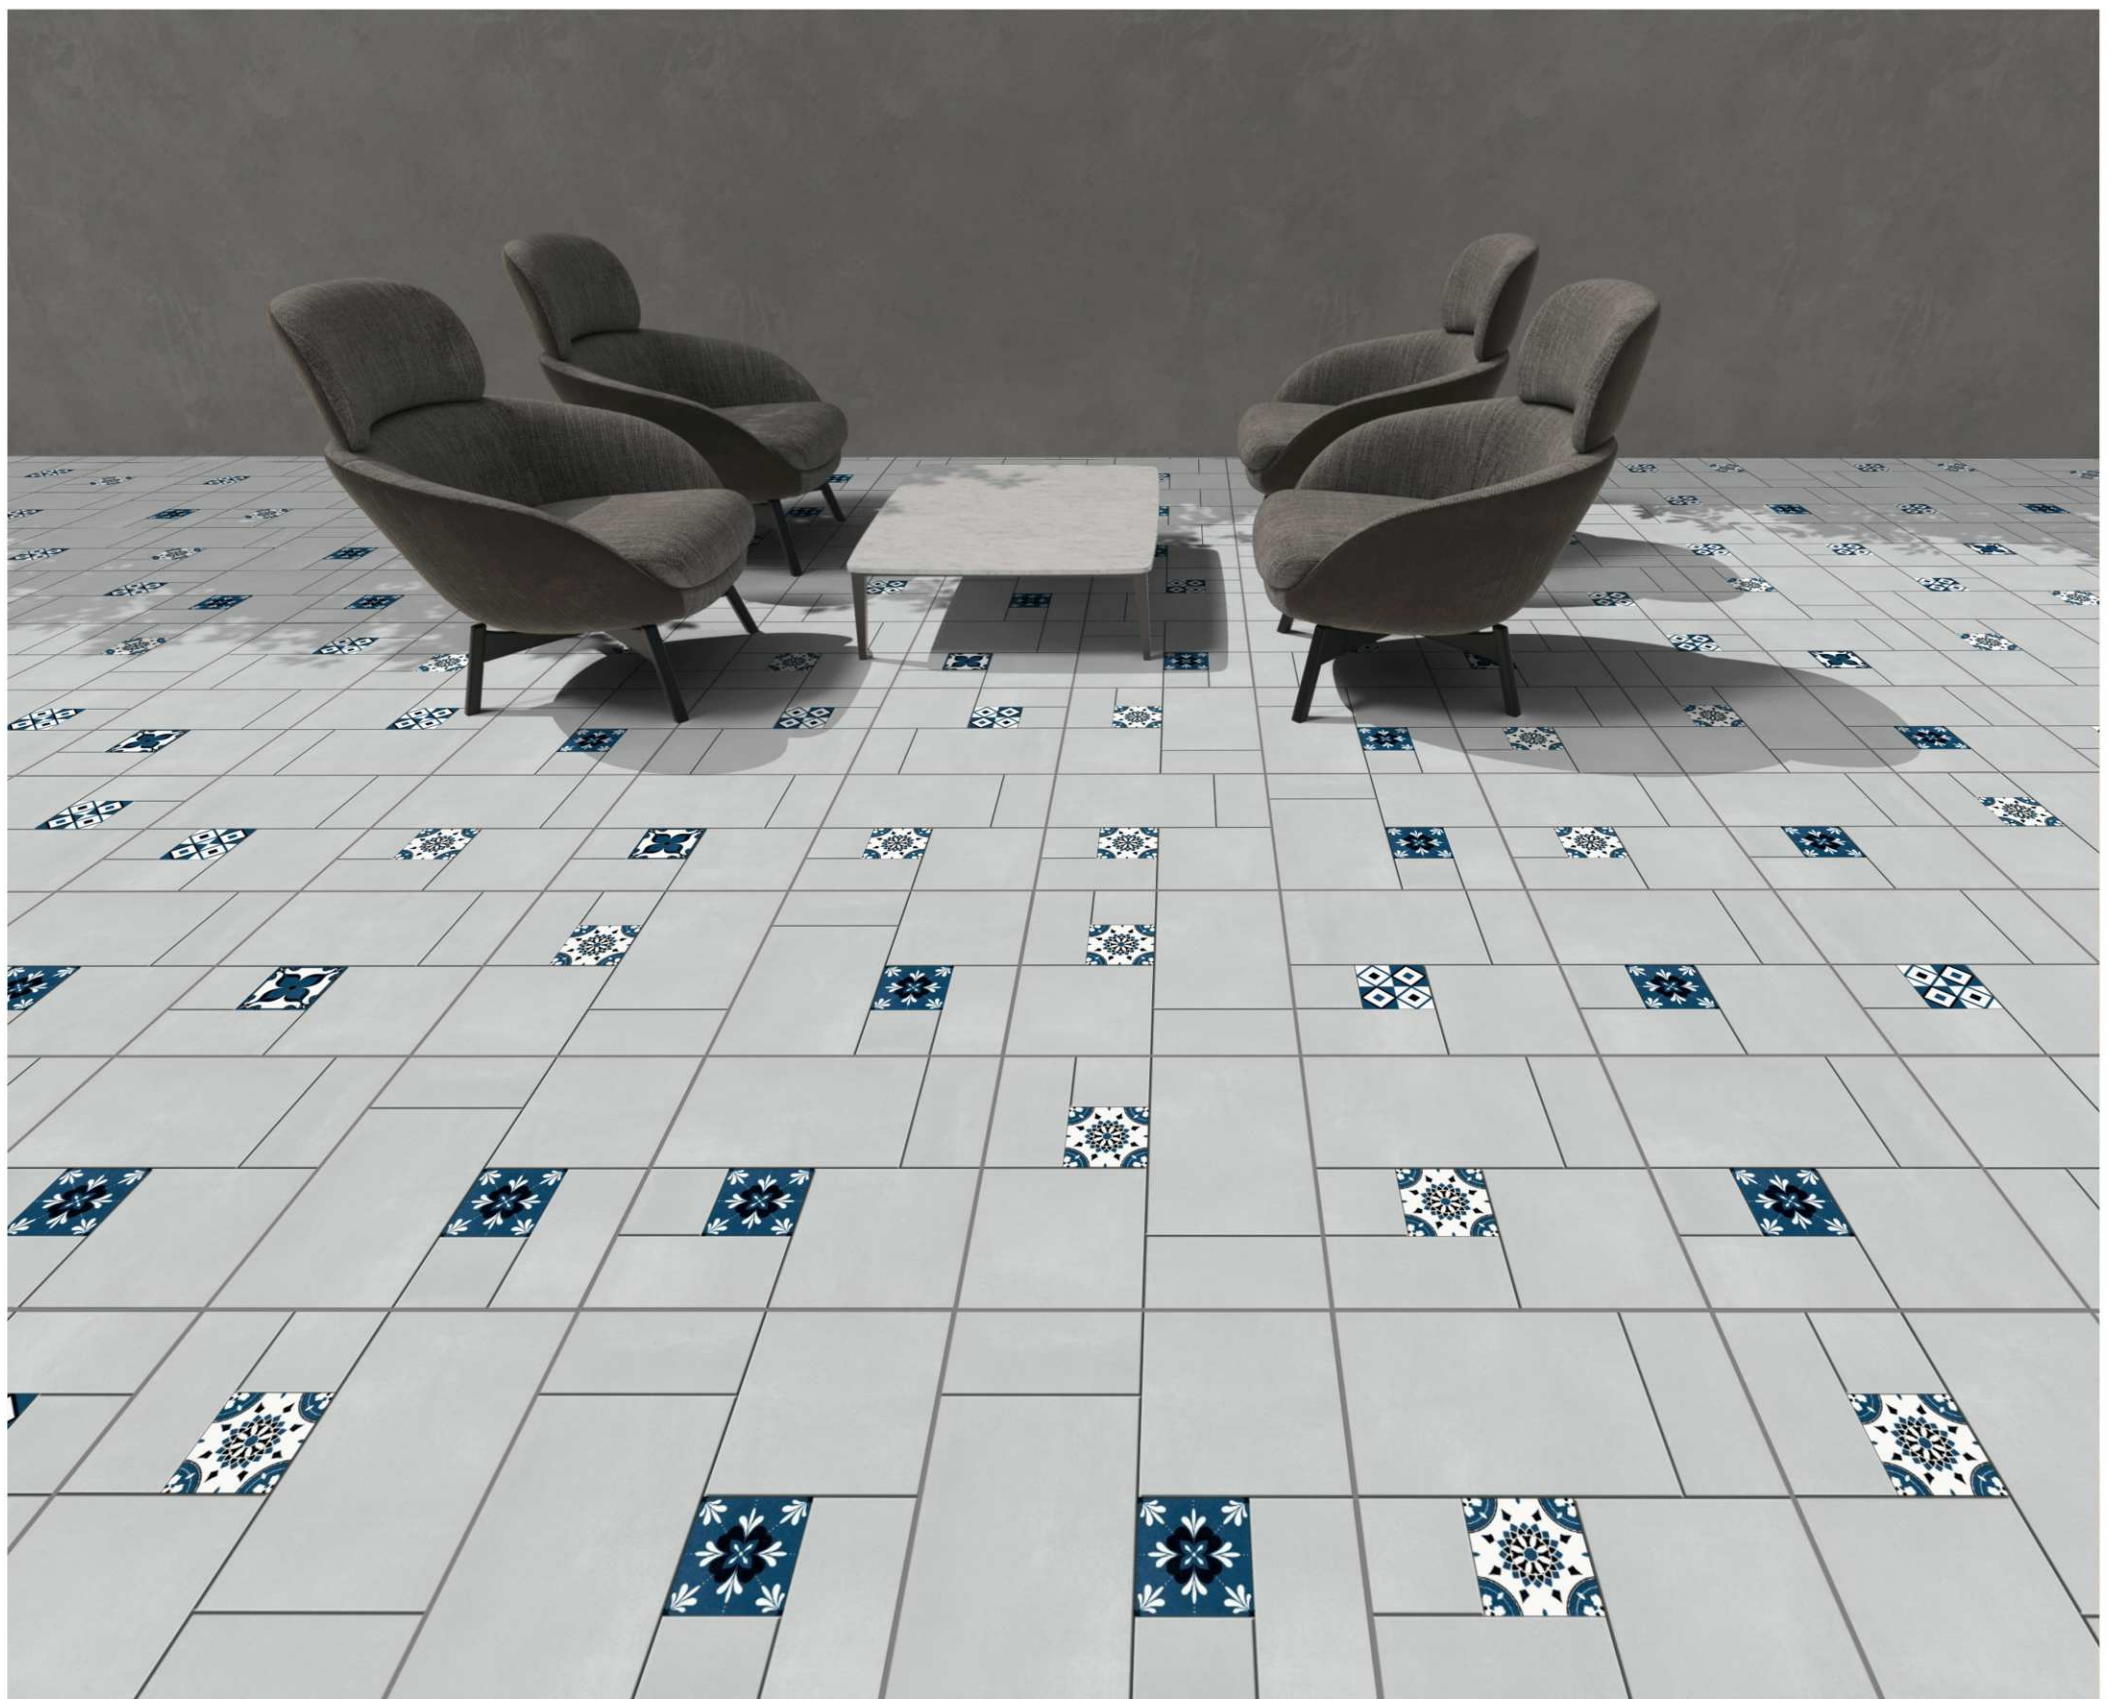

BACK TO INDEX