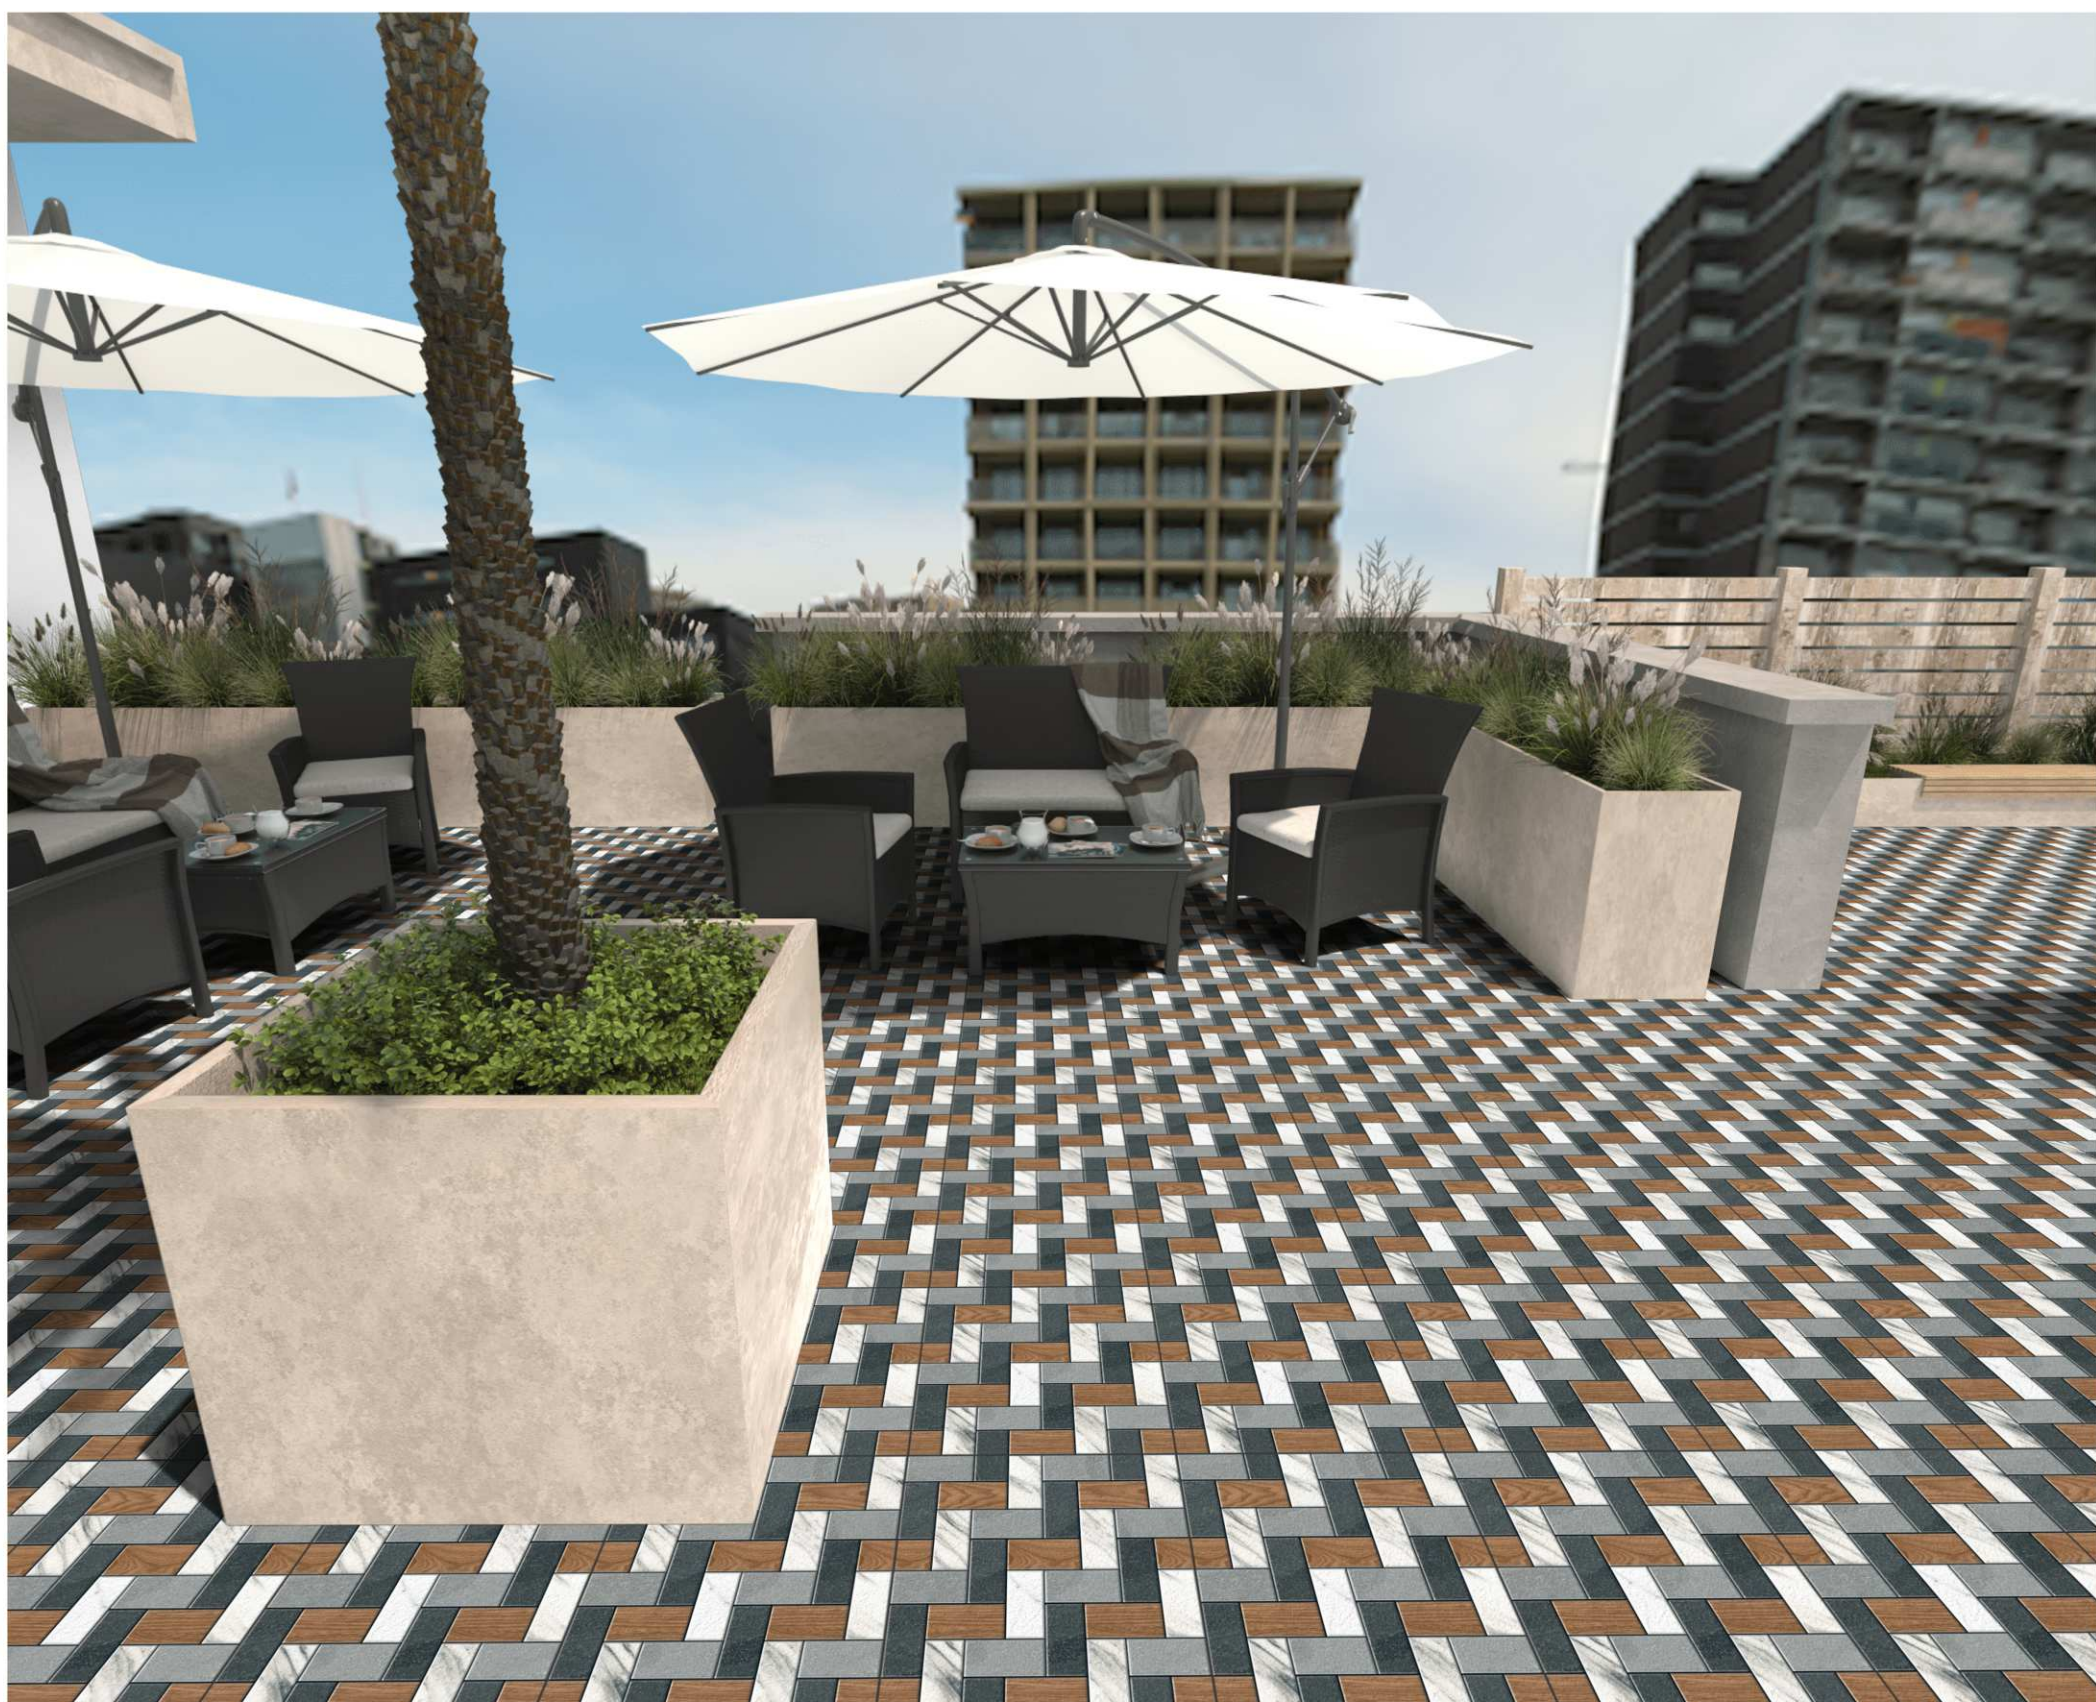

DIMENSION :

400X400MM

FINISH :

MATT

SERIES :

PUNCH

BACK TO INDEX

STENFORD
CERAMIC