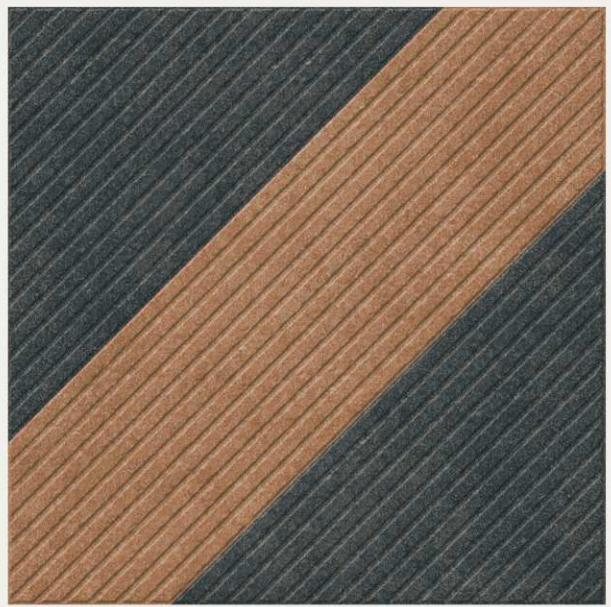

FINISH :

MATT

SERIES :

PUNCH

 **BACK TO INDEX**

STENFORD
CERAMIC

CROSS STRIP 21

CROSS STRIP 22