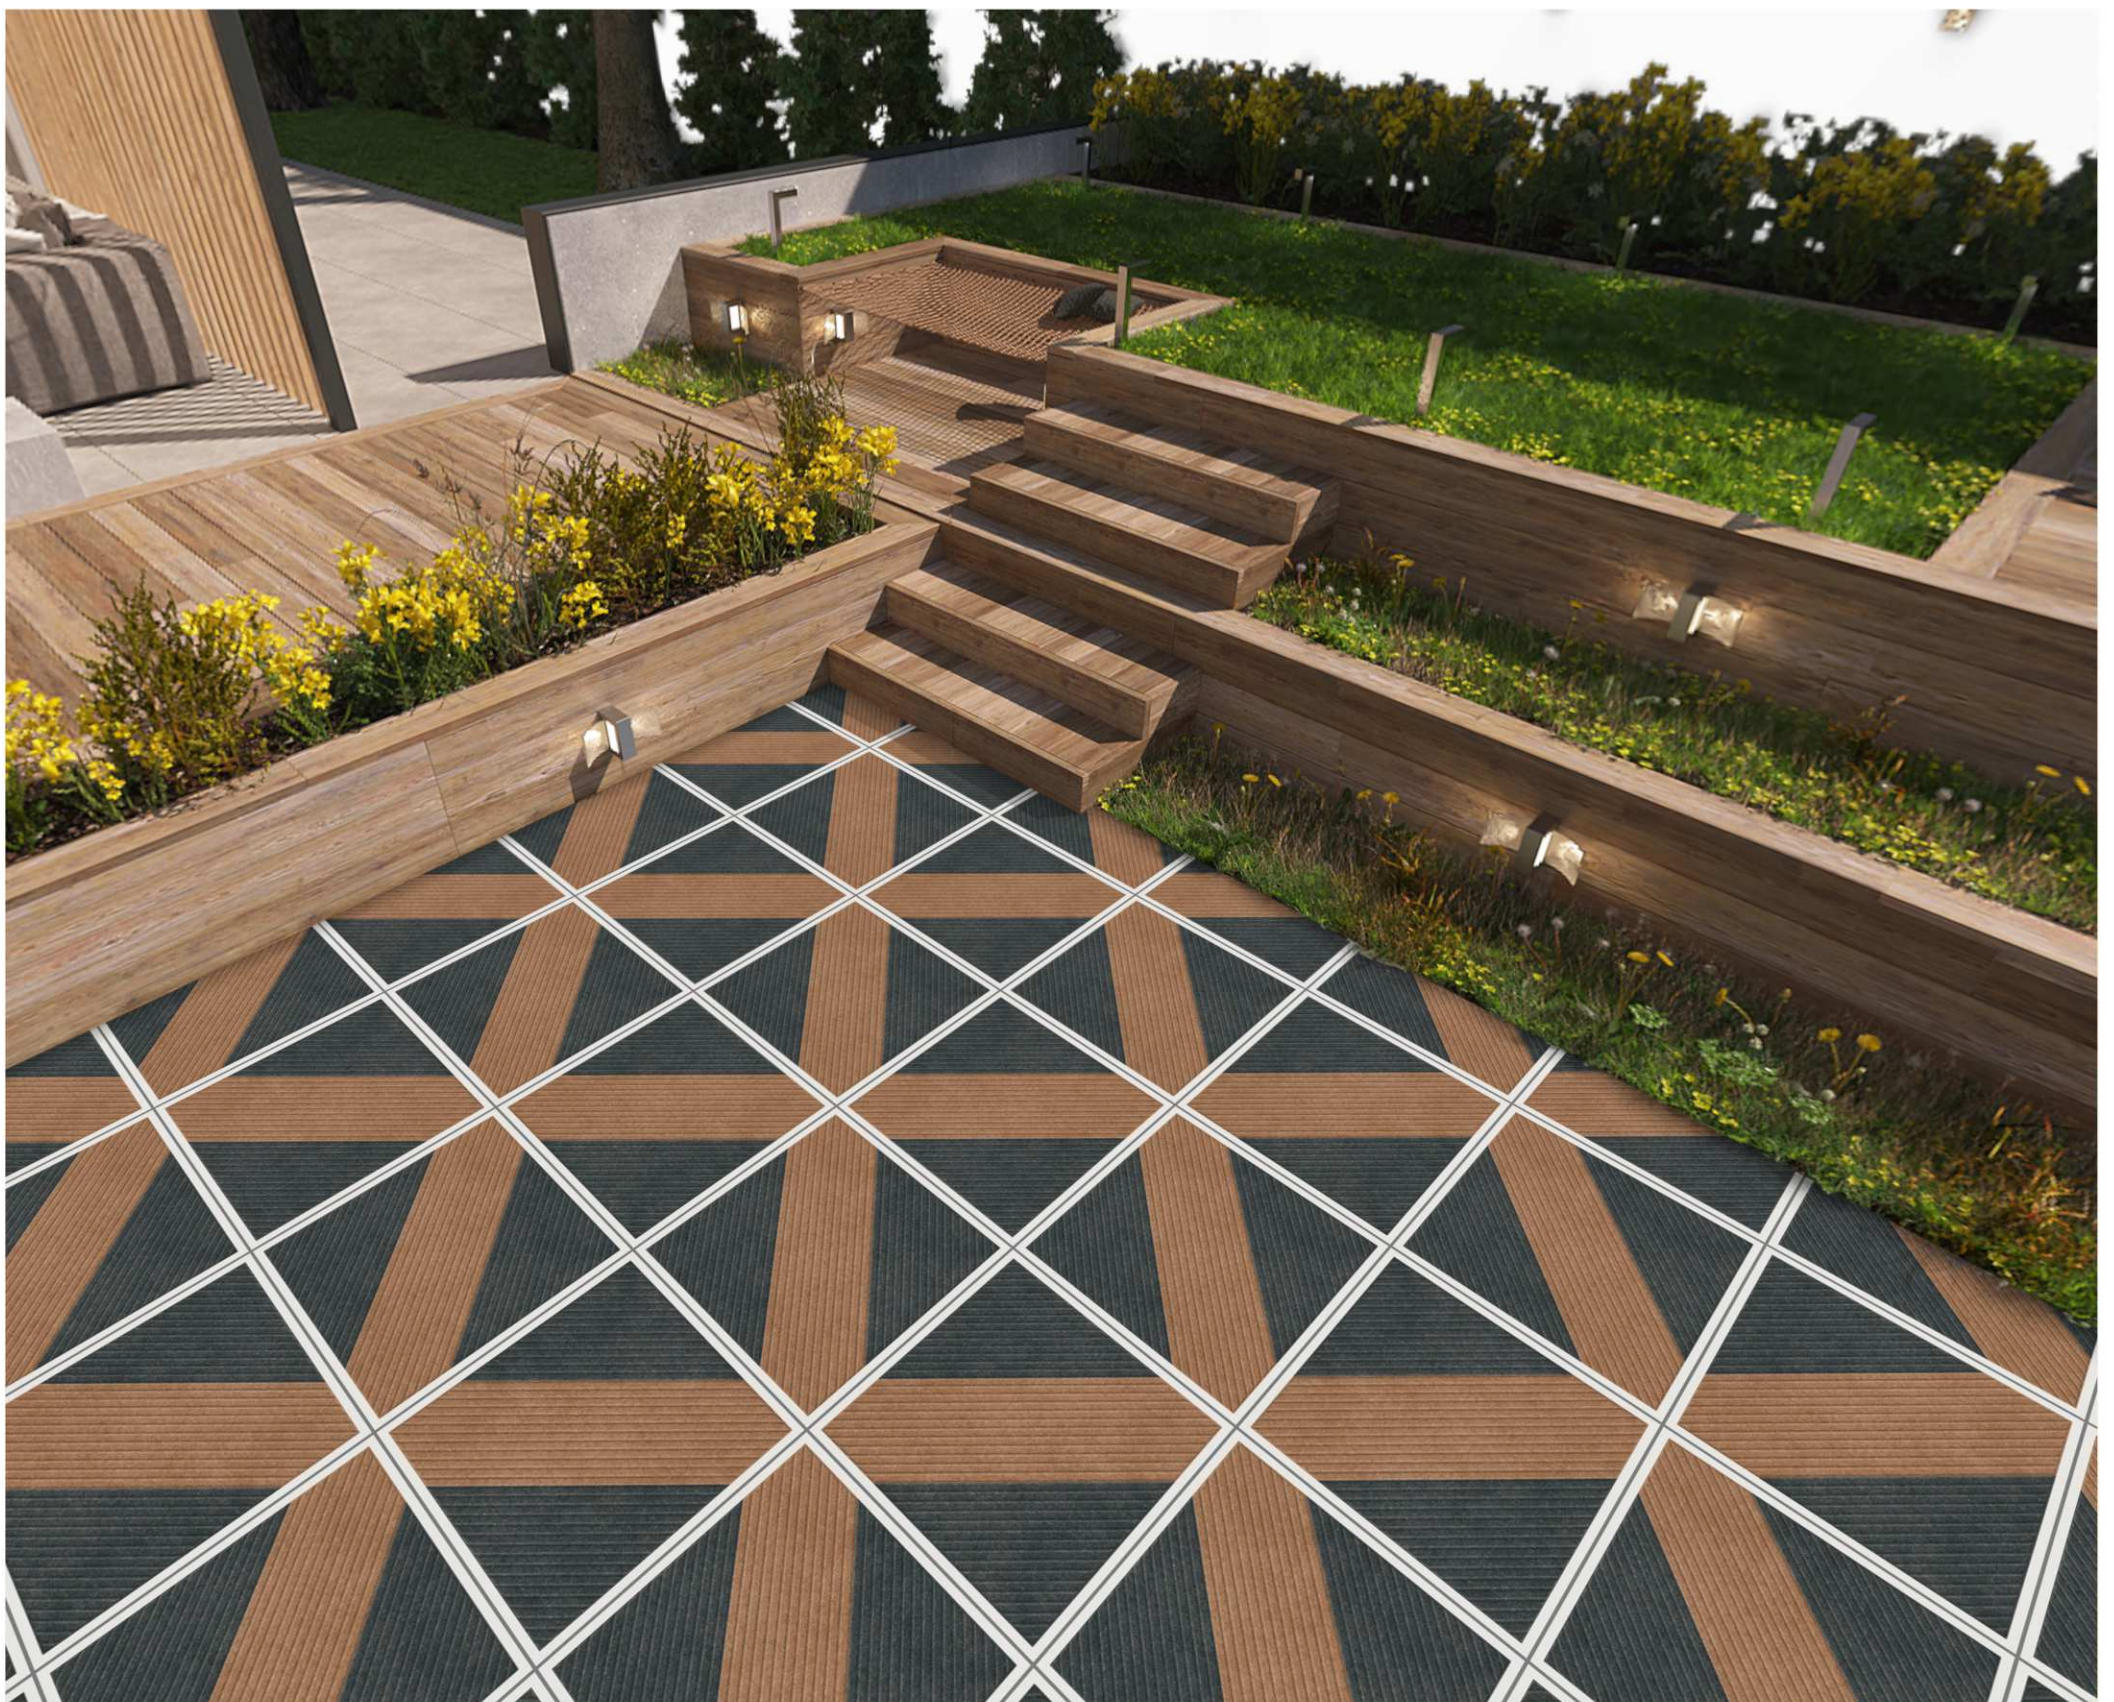

CROSS STRIP PUNCH R :- 01

CROSS STRIP PUNCH R :- 01

DIMENSION :
400X400MM

FINISH :
MATT

SERIES :
PUNCH

BACK TO INDEX

STENFORD
CERAMIC

25119