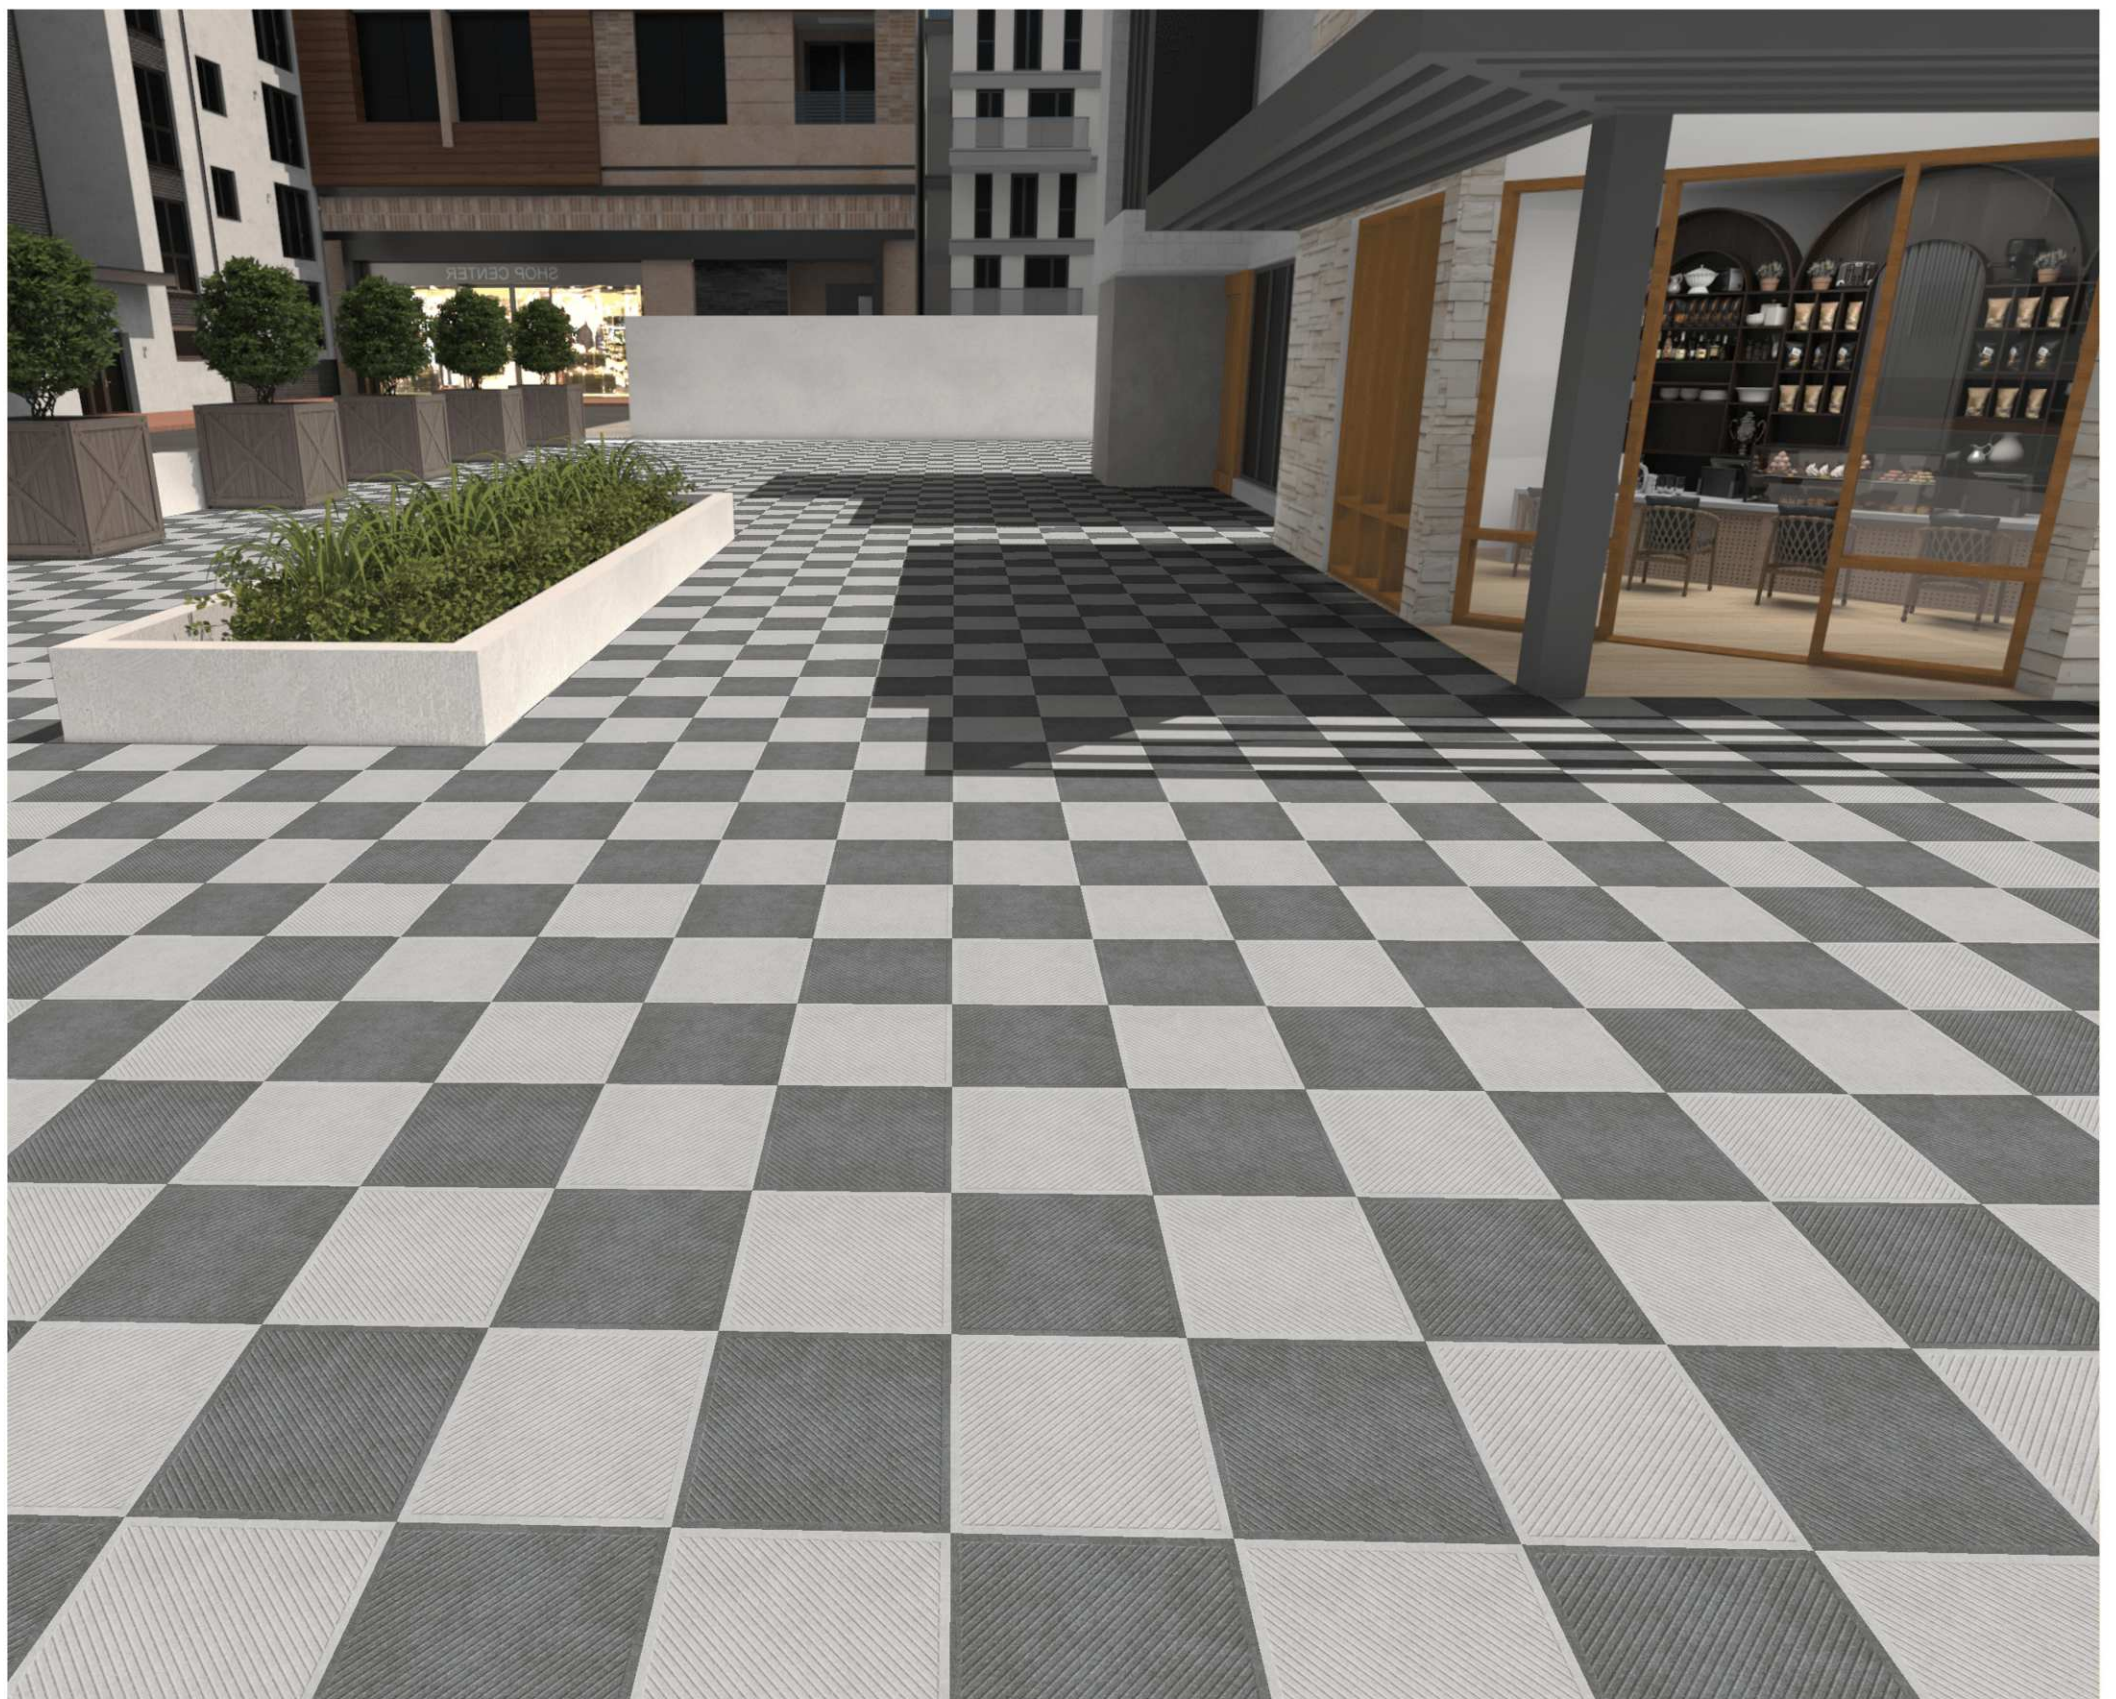

BACK TO INDEX

STENFORD
CERAMIC

CROSS STRIP 12

CROSS STRIP 13

CROSS STRIP PUNCH R :- 01

CROSS STRIP PUNCH R :- 01

DIMENSION :

400X400MM