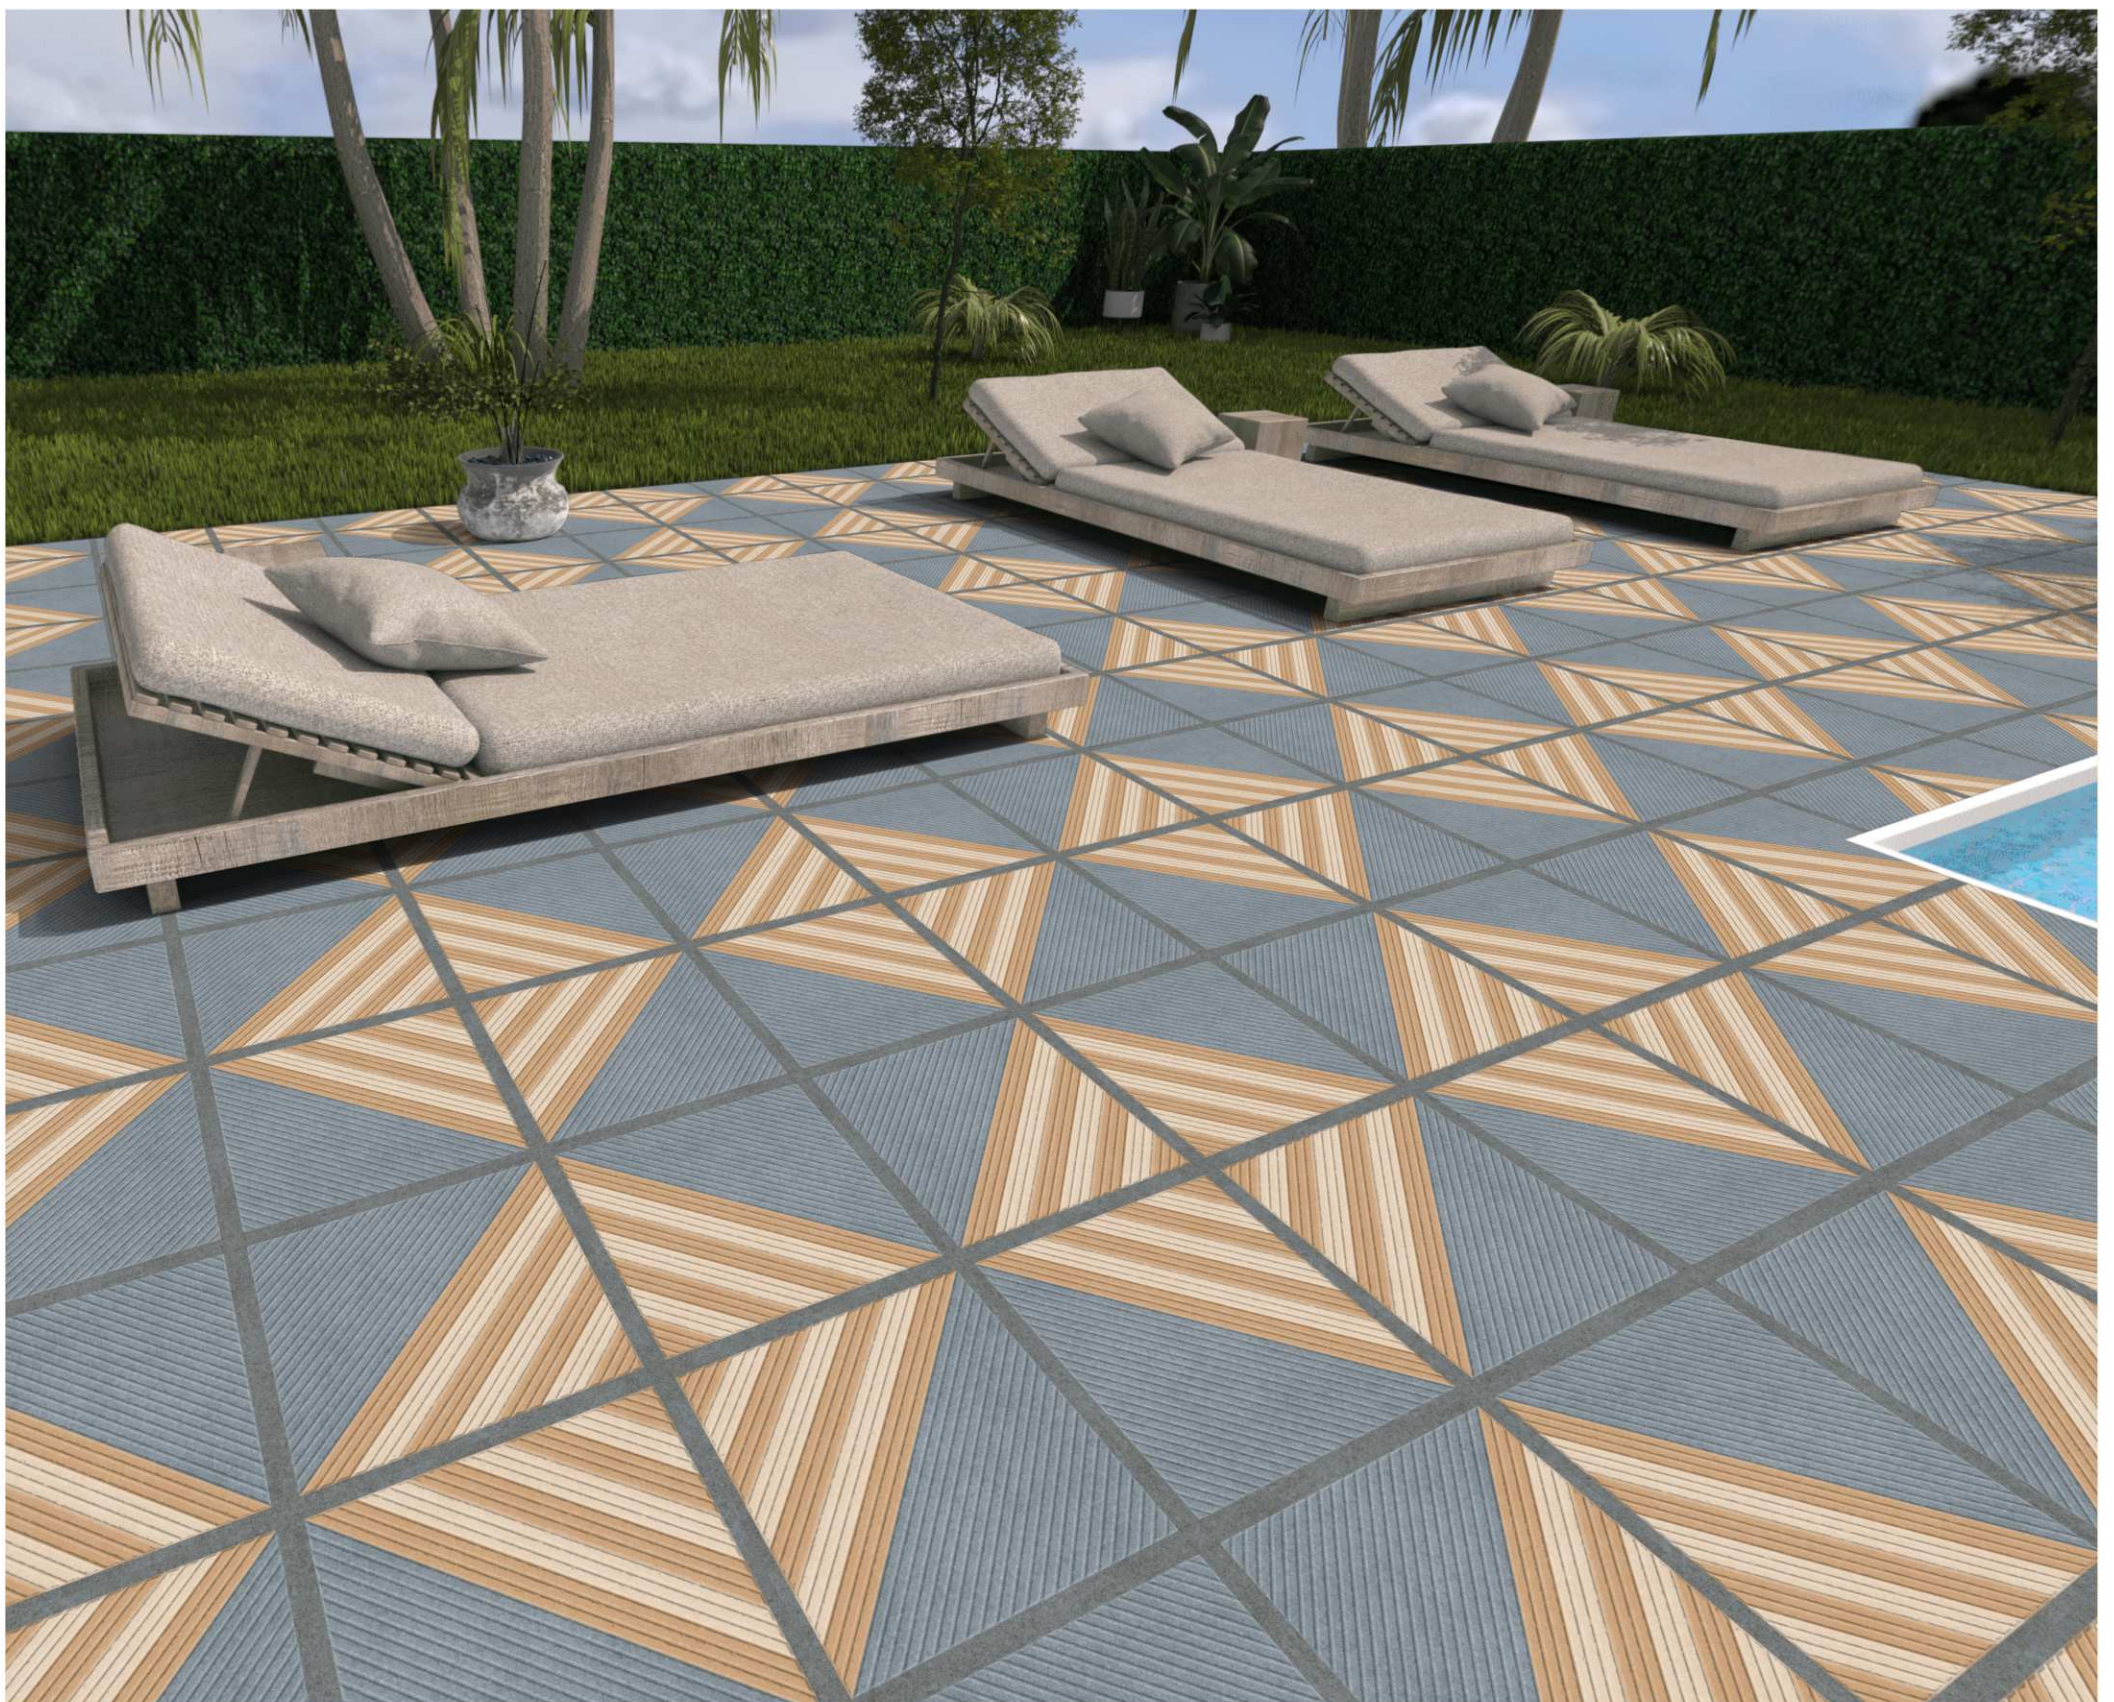

BACK TO INDEX