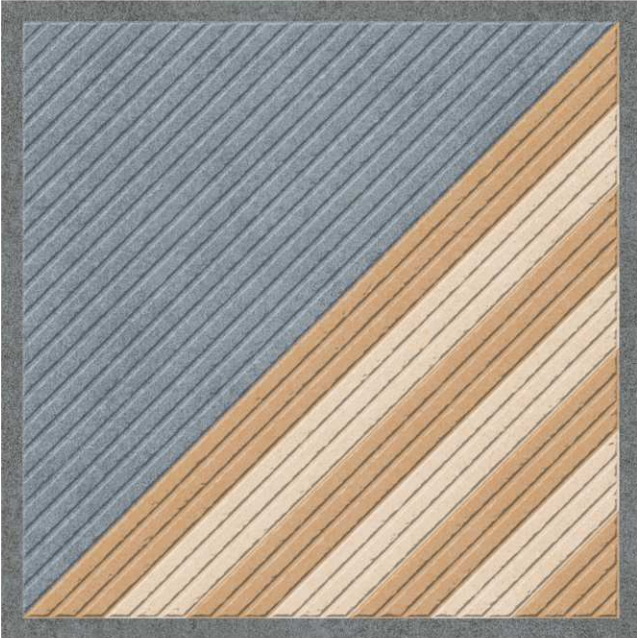

STENFORD
CERAMIC

CROSS STRIP 03

CROSS STRIP 04

CROSS STRIP PUNCH R :- 01

DIMENSION :

400X400MM

FINISH :

MATT

SERIES :

PUNCH