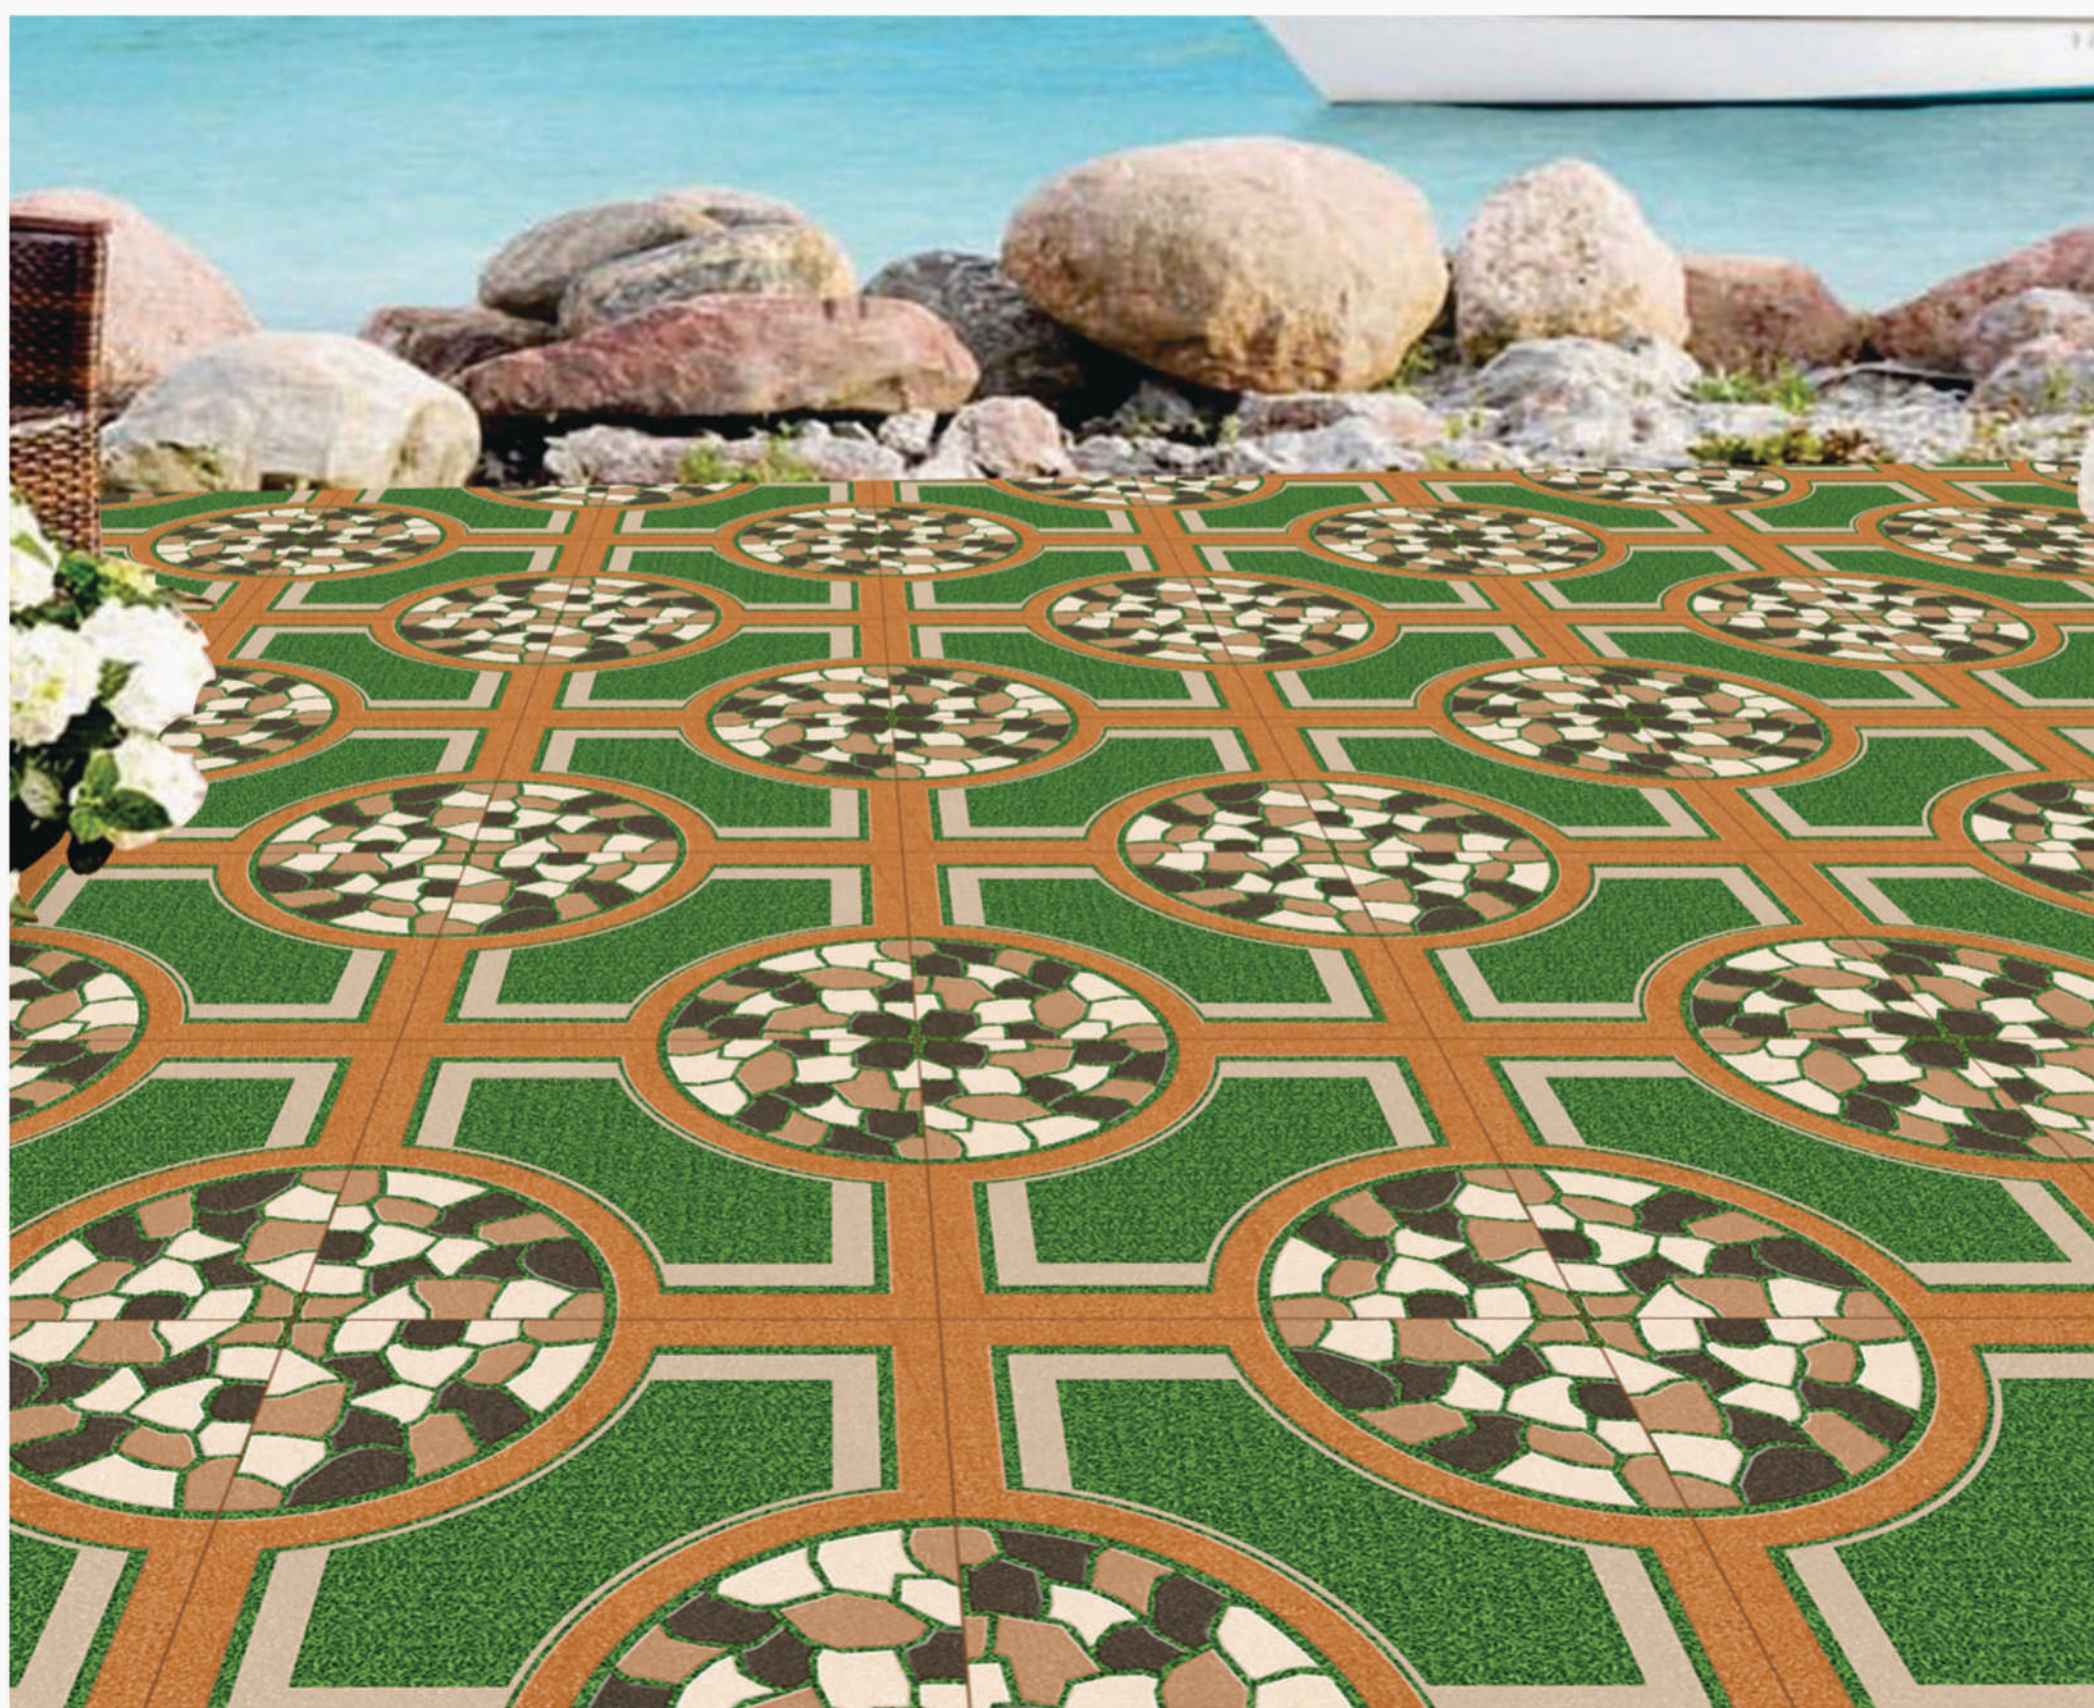

VICTOR PUNCH

R :- 01

VICTOR PUNCH

R :- 01

DIMENSION :
400X400MM

FINISH :
MATT

SERIES :
PUNCH

 **BACK TO INDEX**