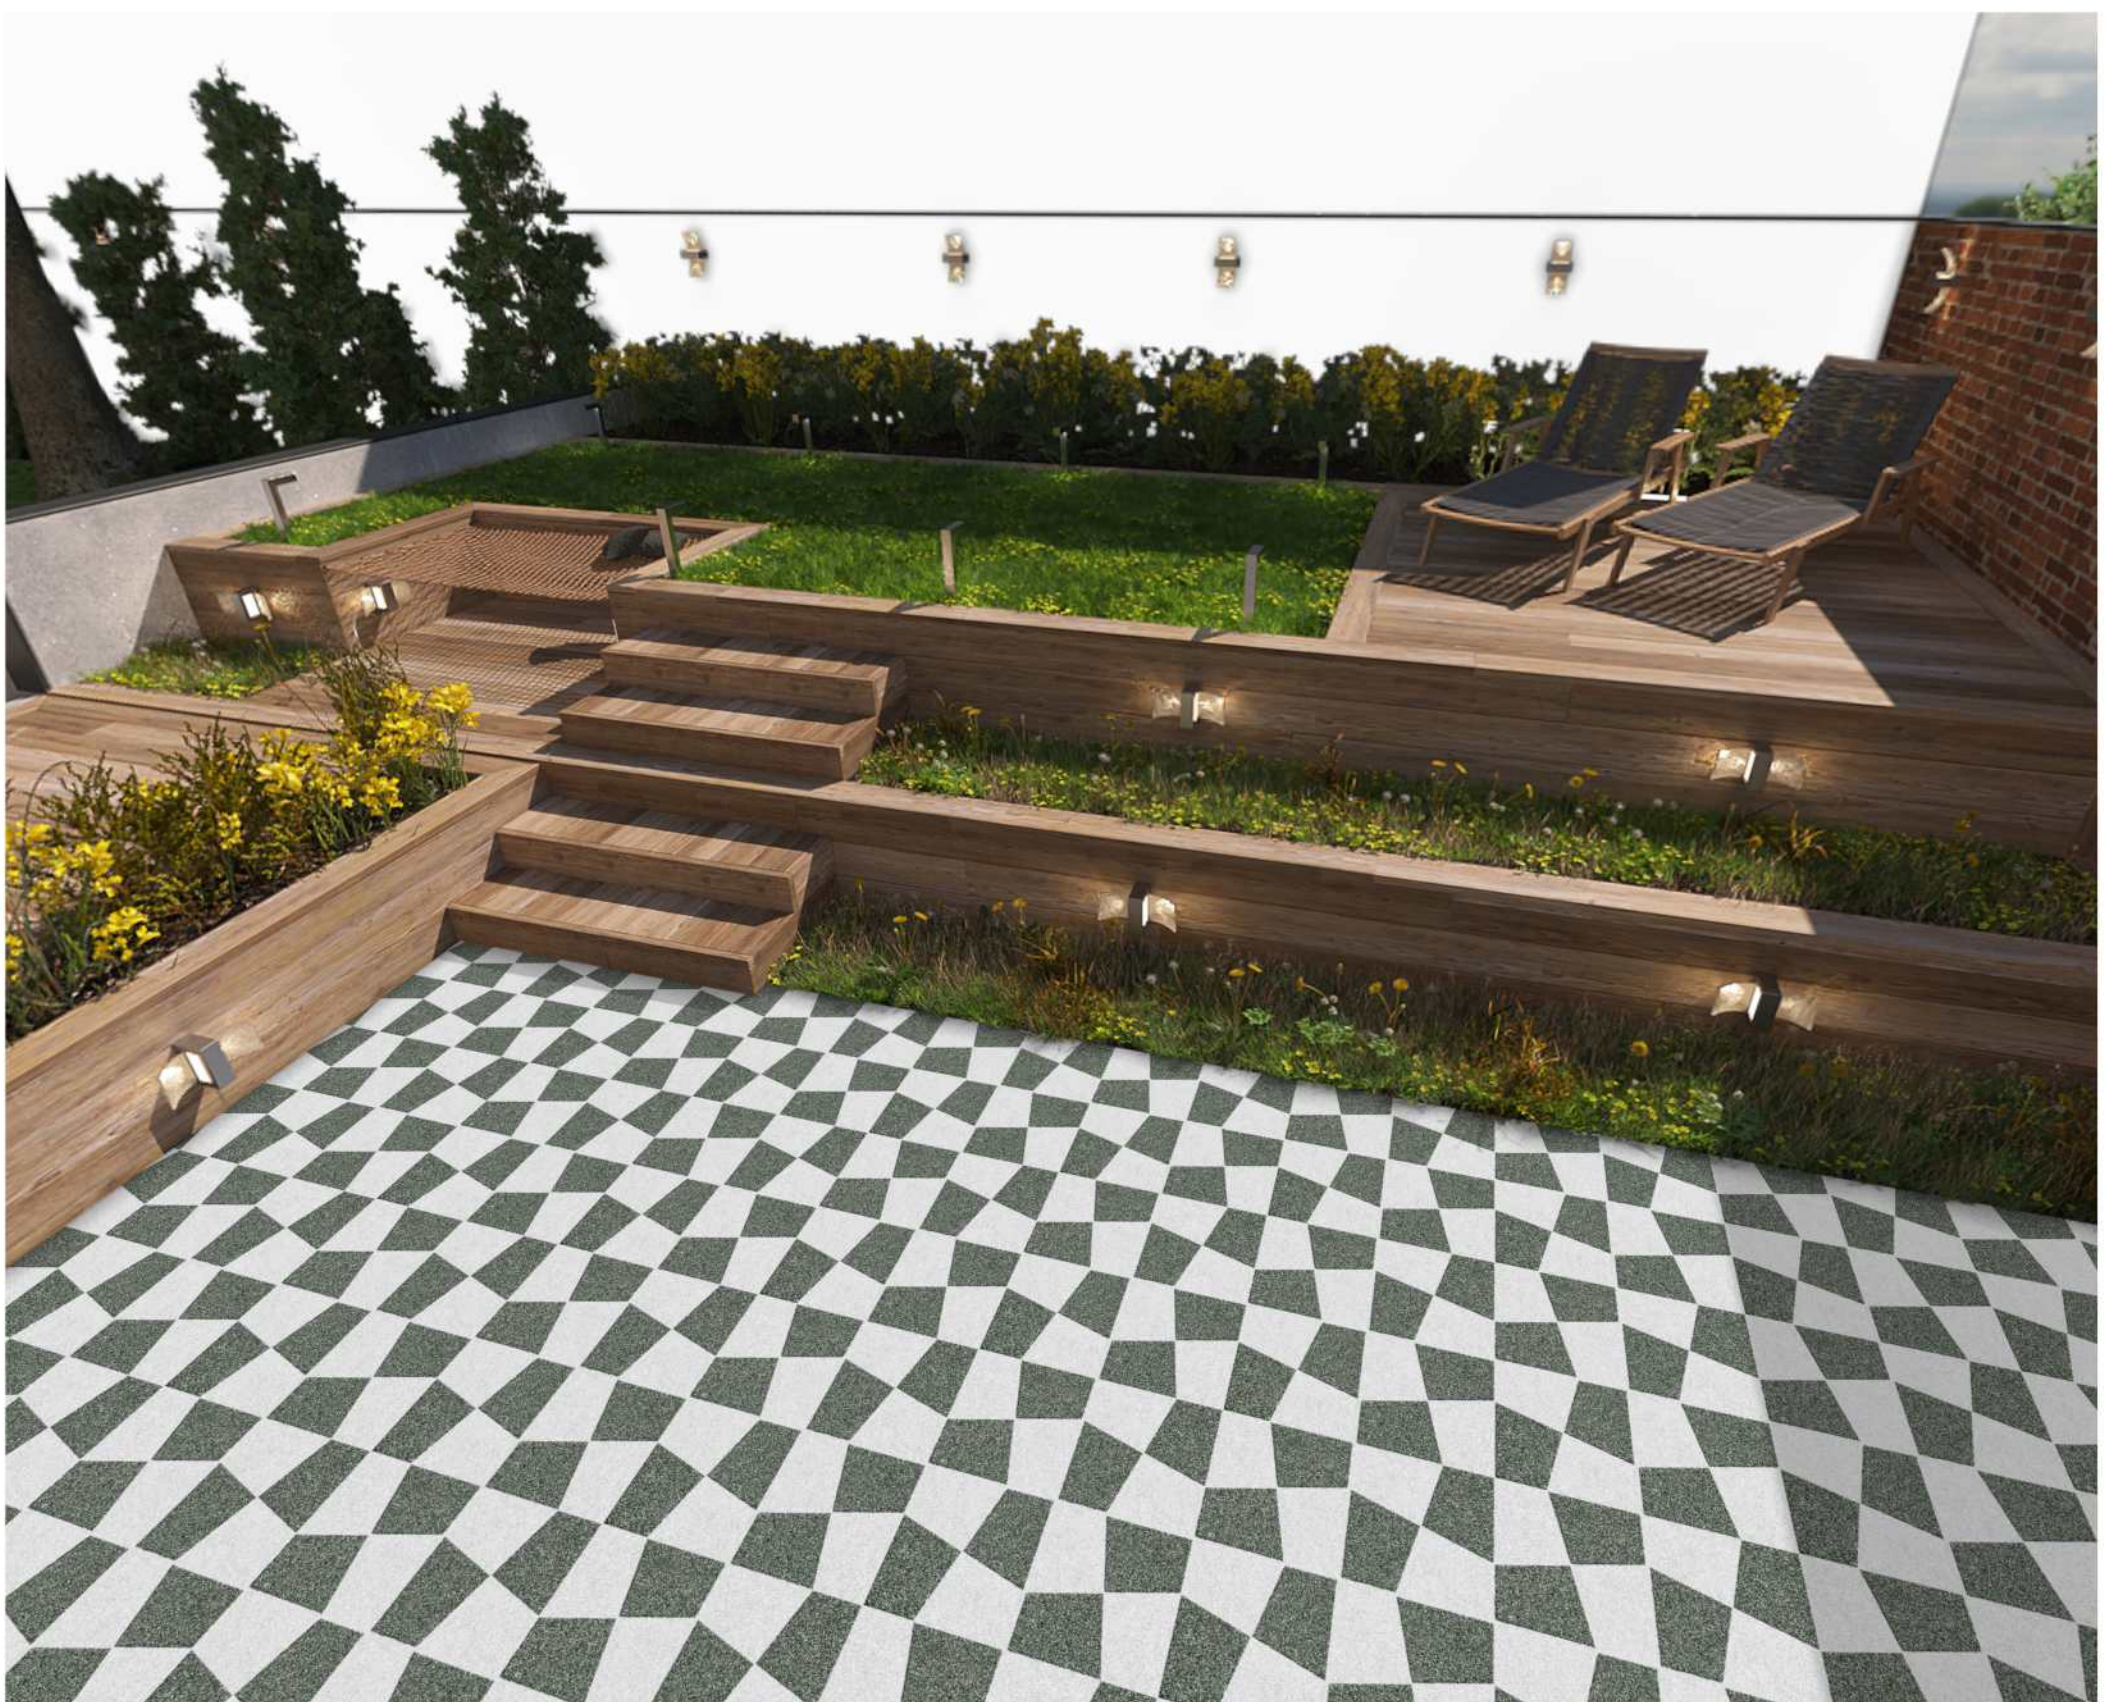

R :- 01

PAVER PUNCH

R :- 01

DIMENSION :
400X400MM

FINISH :
MATT

SERIES :
PUNCH

BACK TO INDEX

STENFORD
CERAMIC