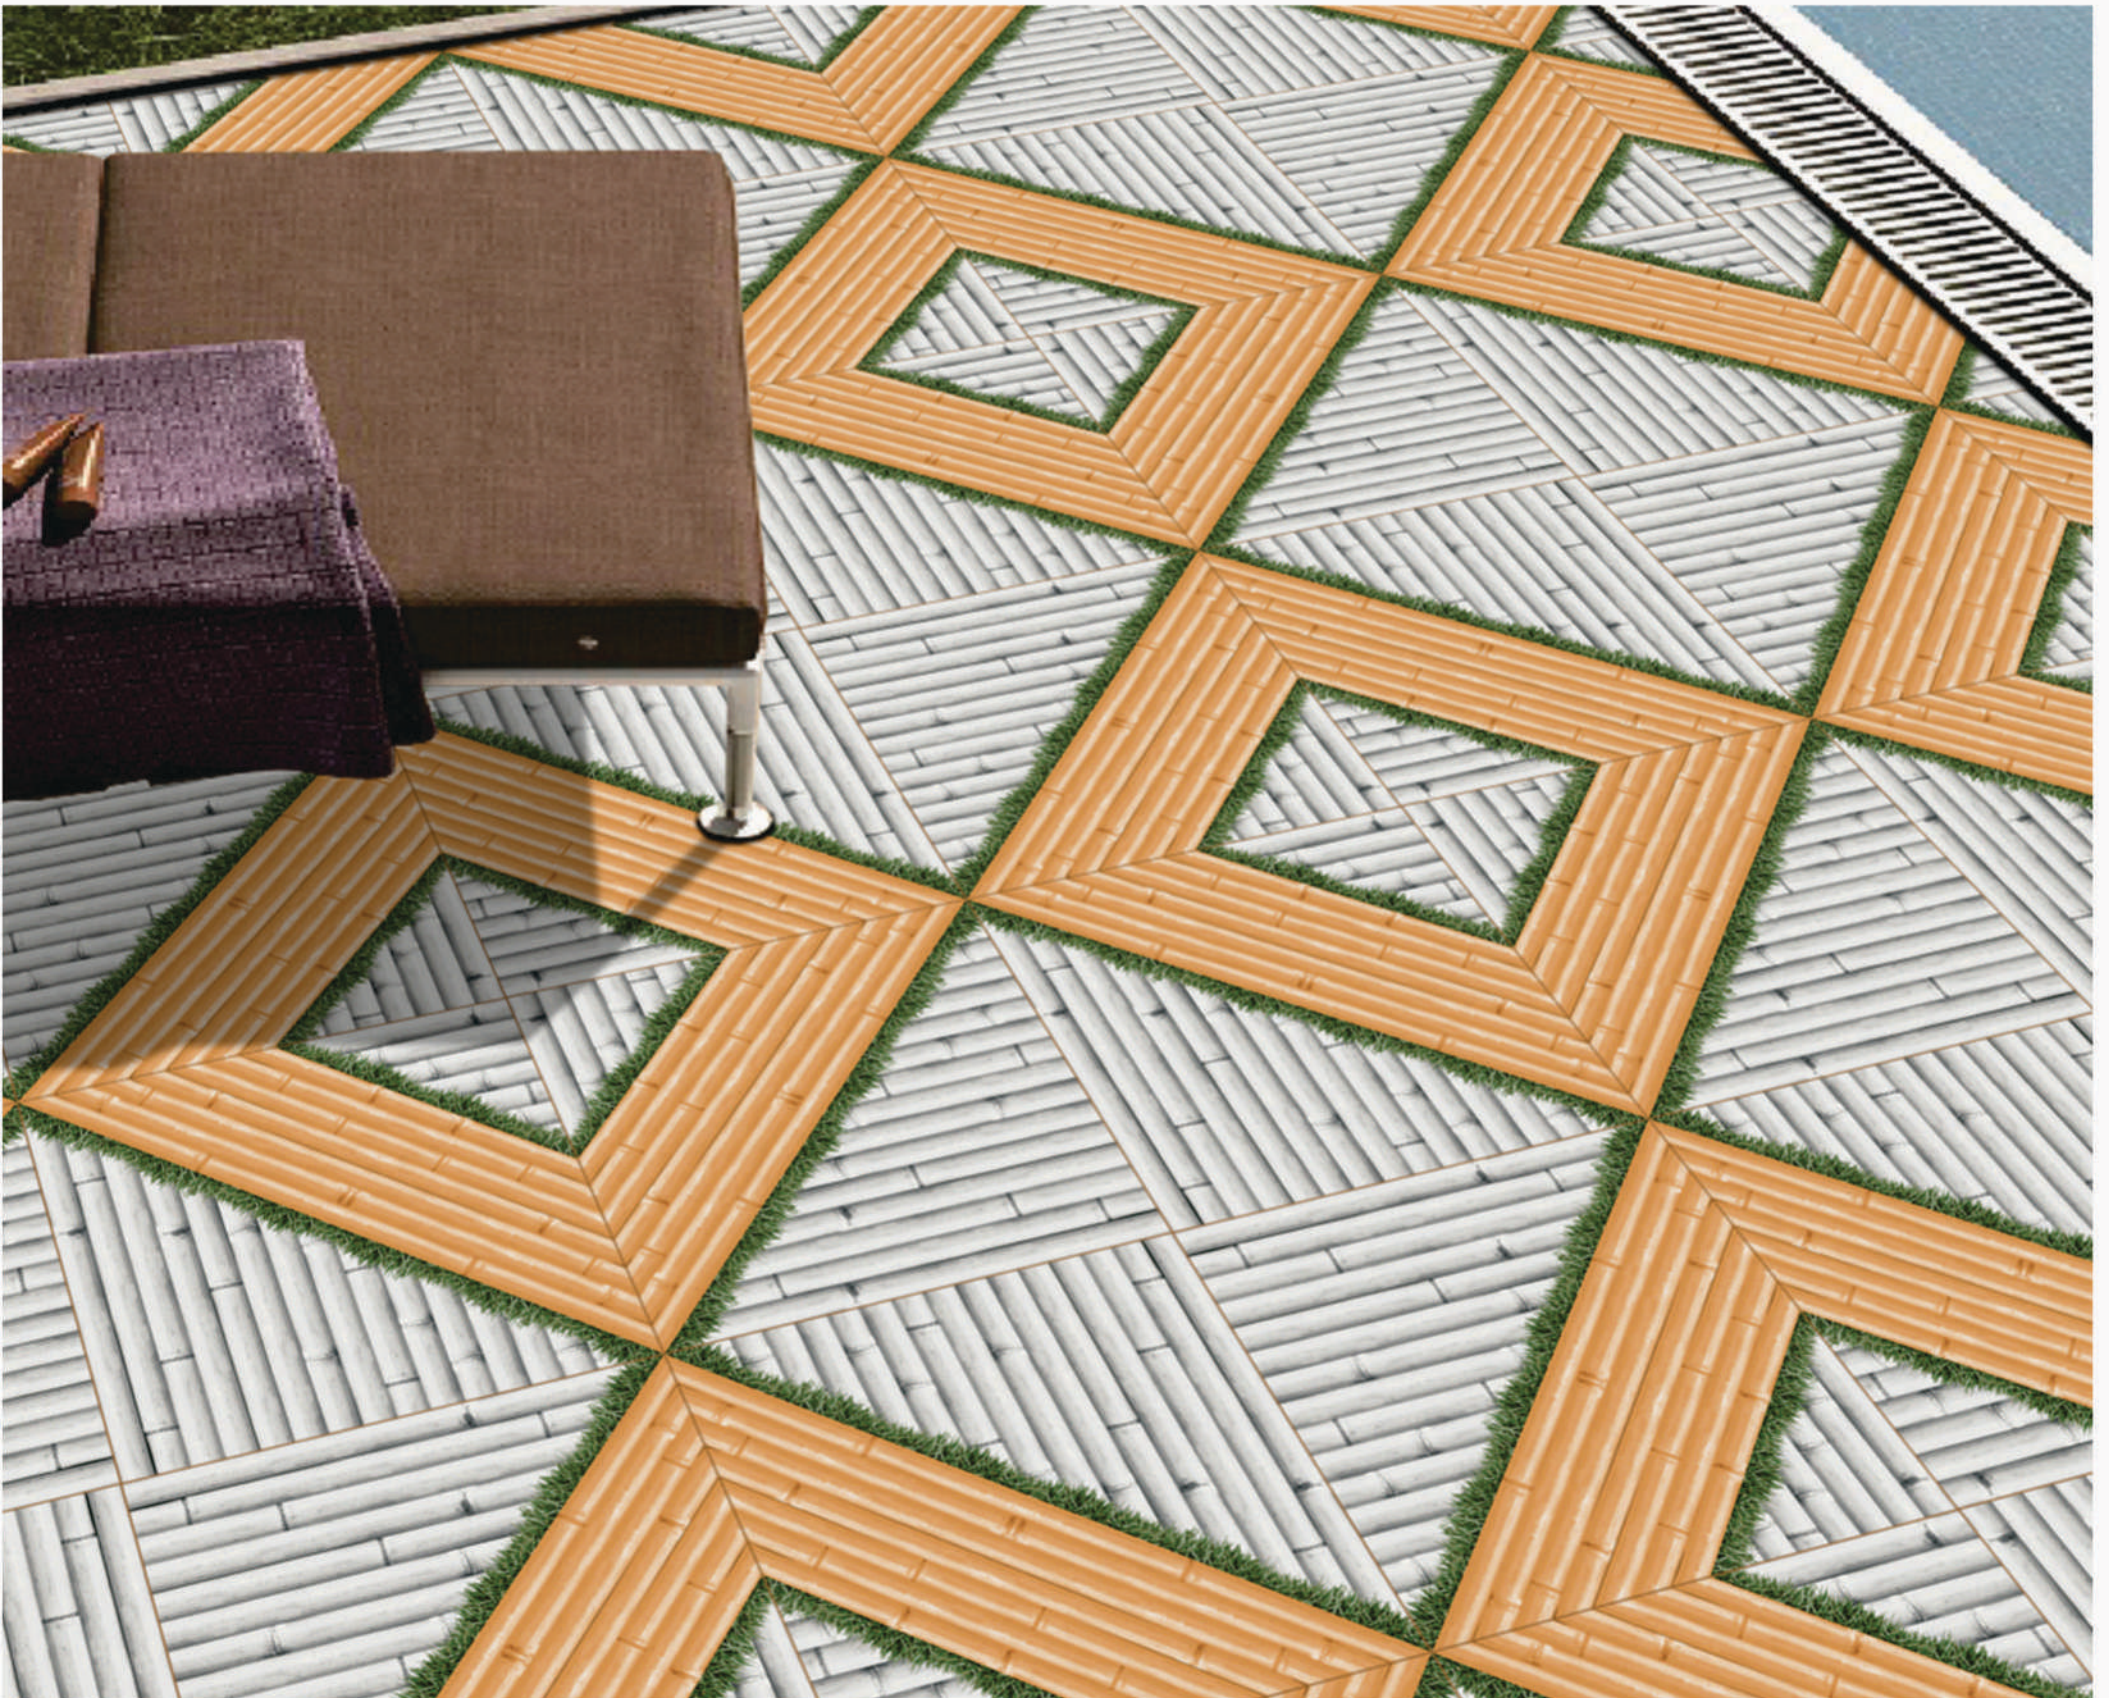

DIMENSION :

400X400MM

FINISH :

MATT

SERIES :

PUNCH

 **BACK TO INDEX**

STENFORD
CERAMIC