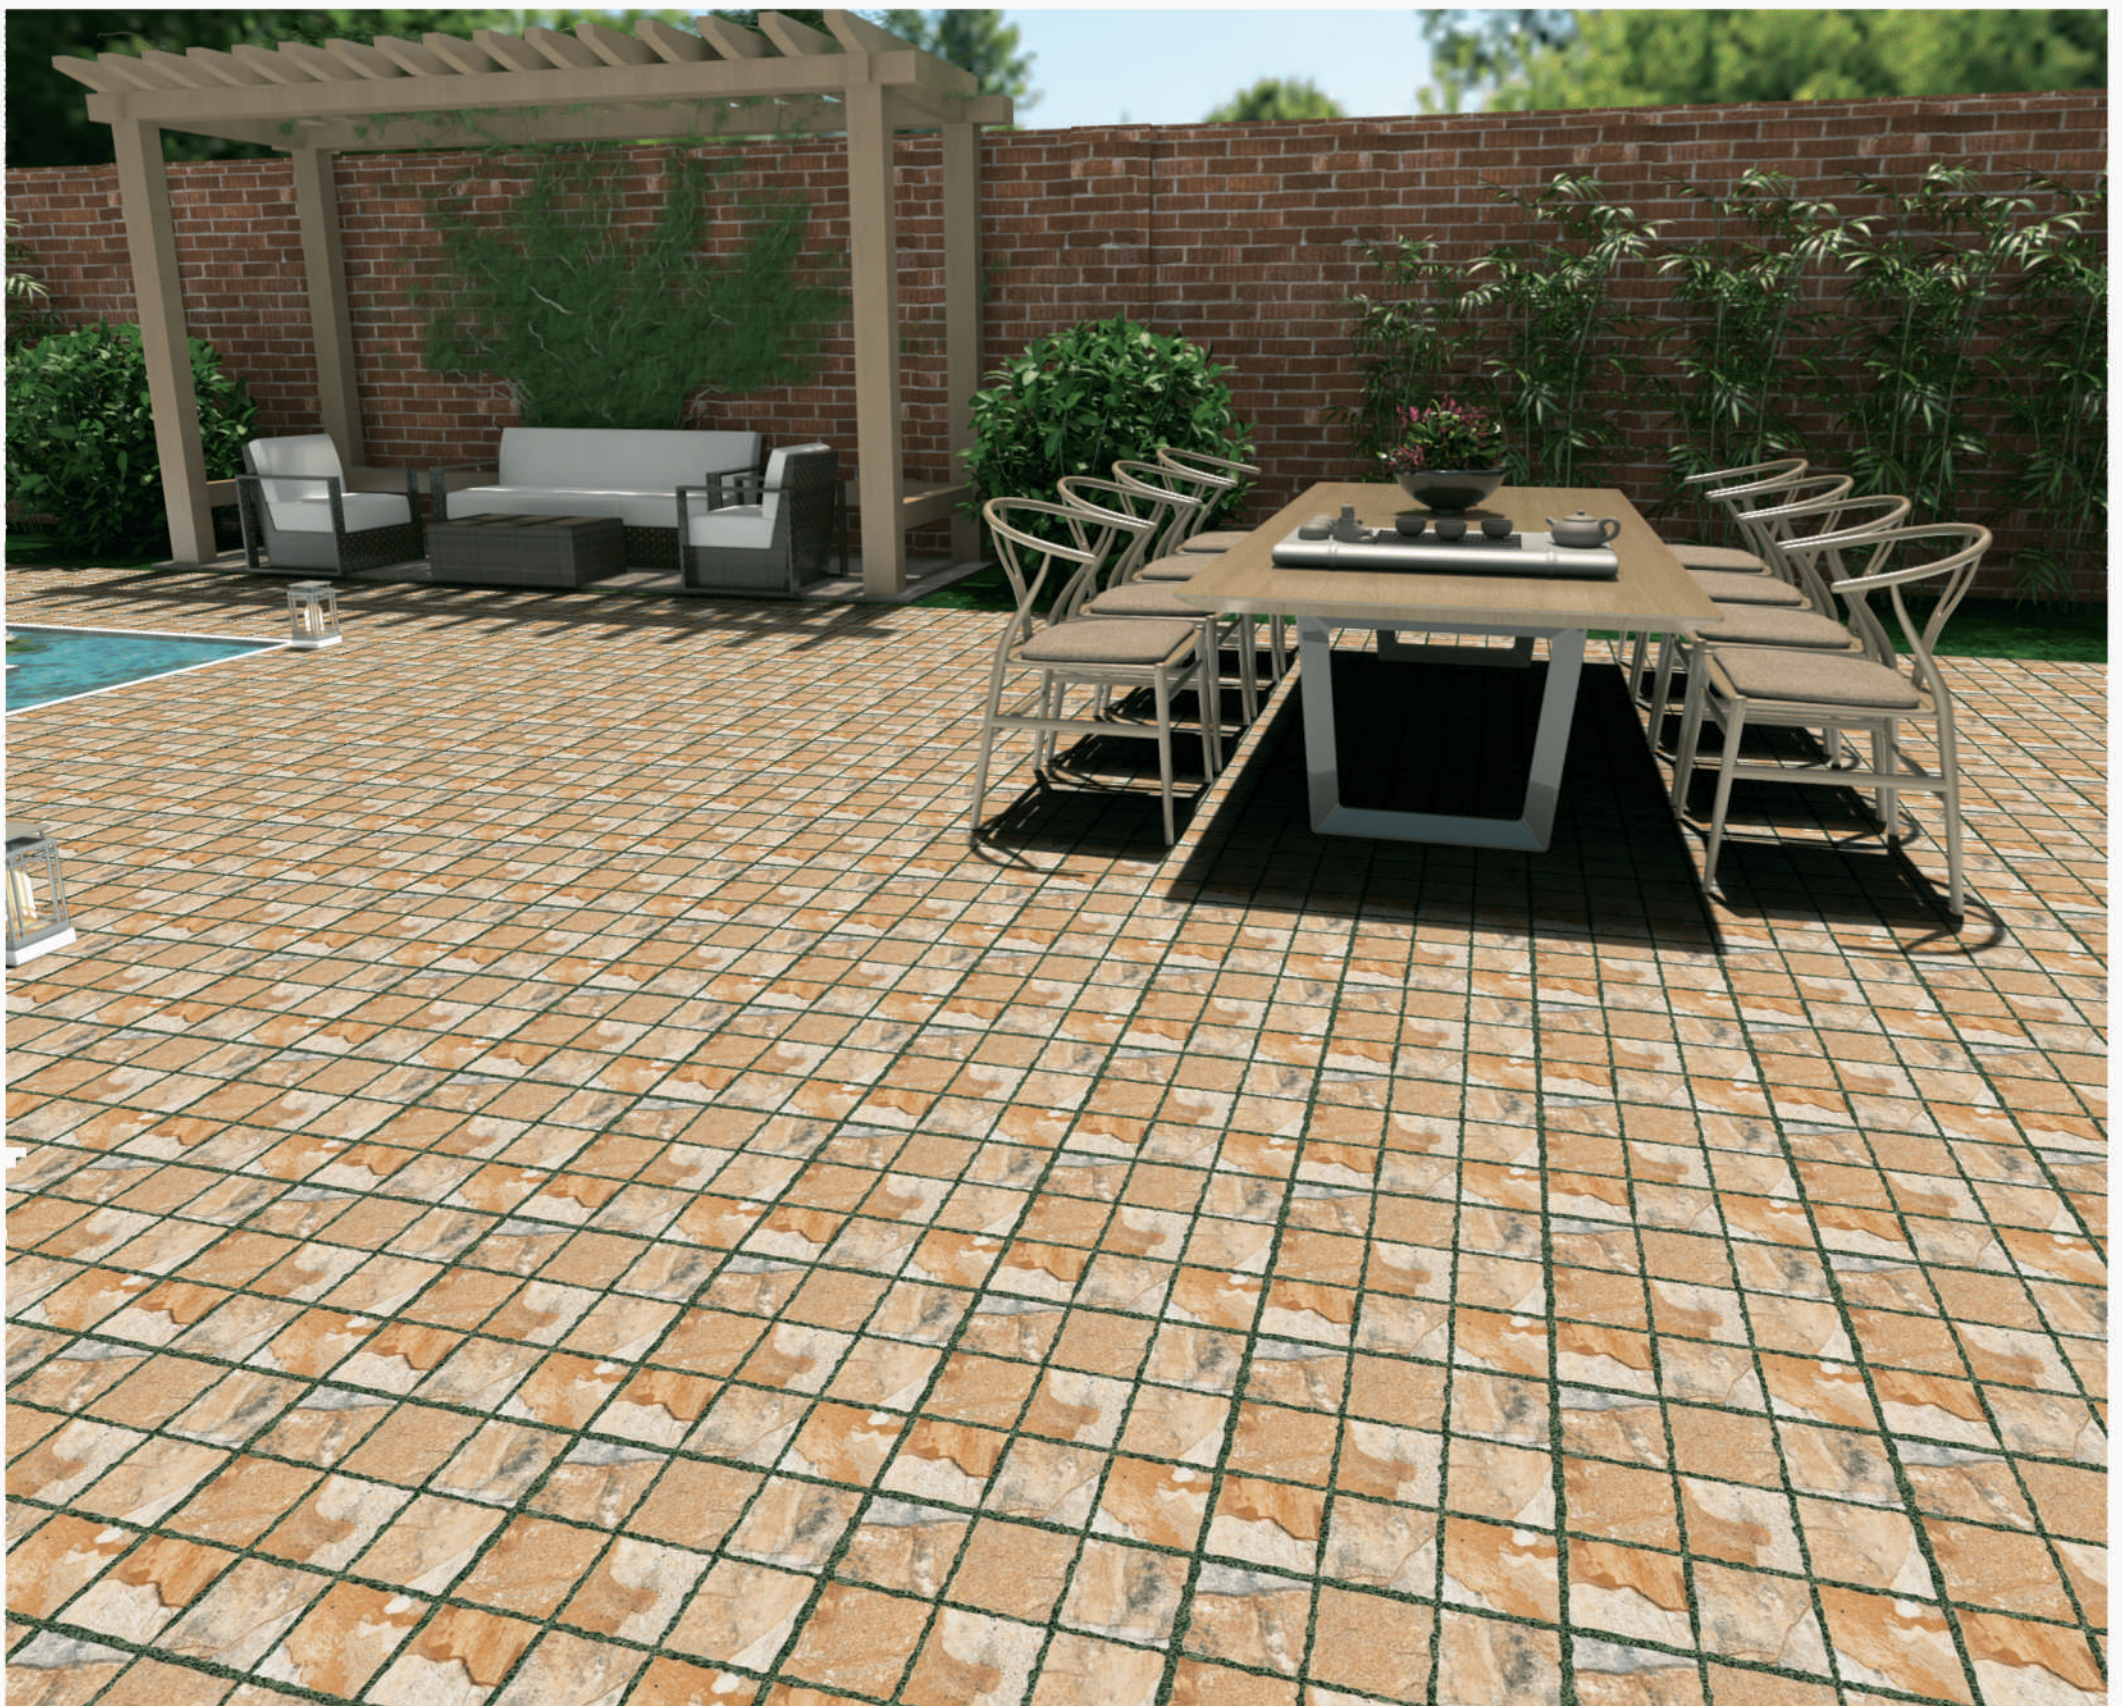

BACK TO INDEX