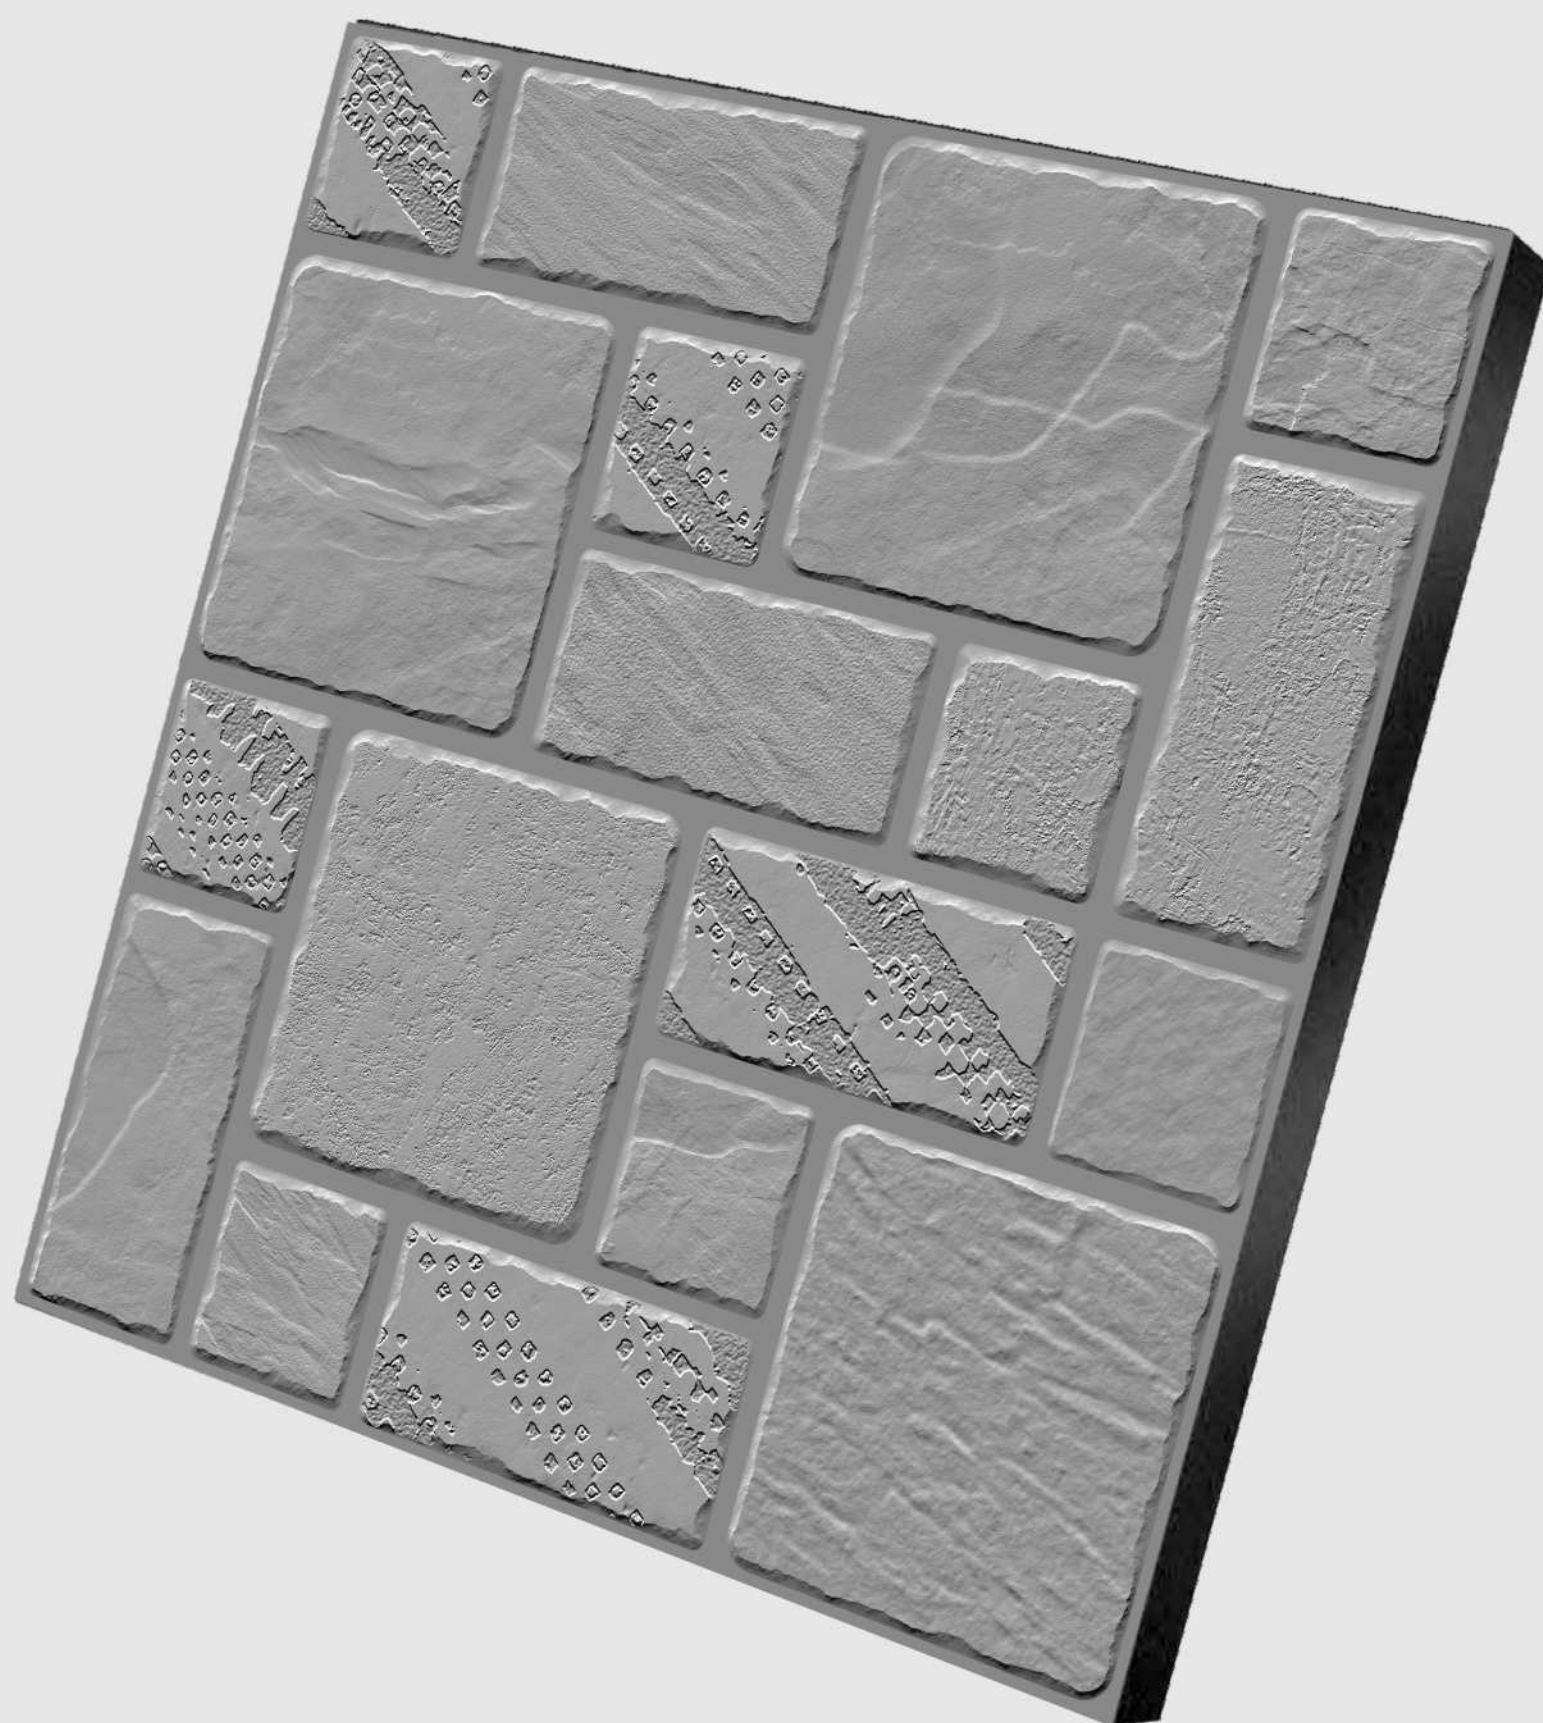

STONE WOOD
GR 14

STONE WOOD PUNCH R :- 04

STONE WOOD PUNCH R :- 01

DIMENSION :
400X400MM

FINISH :
MATT

SERIES :
PUNCH

BACK TO INDEX

STENFORD
CERAMIC