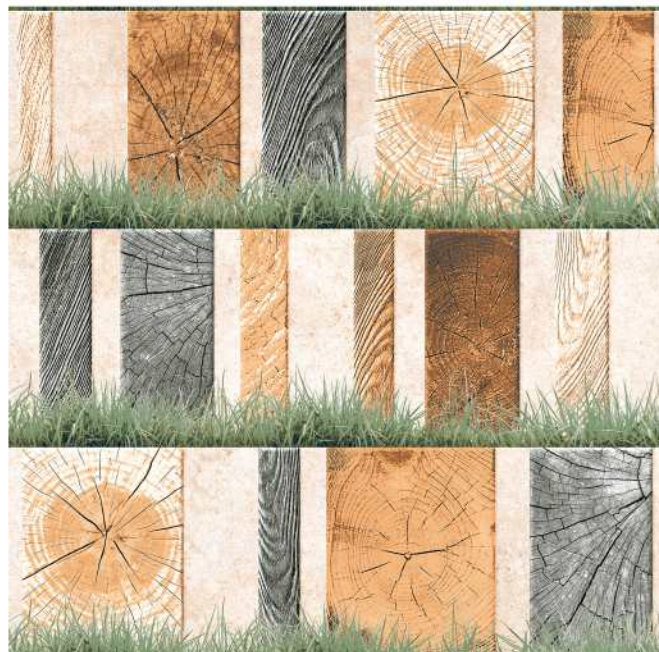

STENFORD
CERAMIC

STONE WOOD
GR 11

STONE WOOD
GR 14

STONE WOOD PUNCH R :- 04