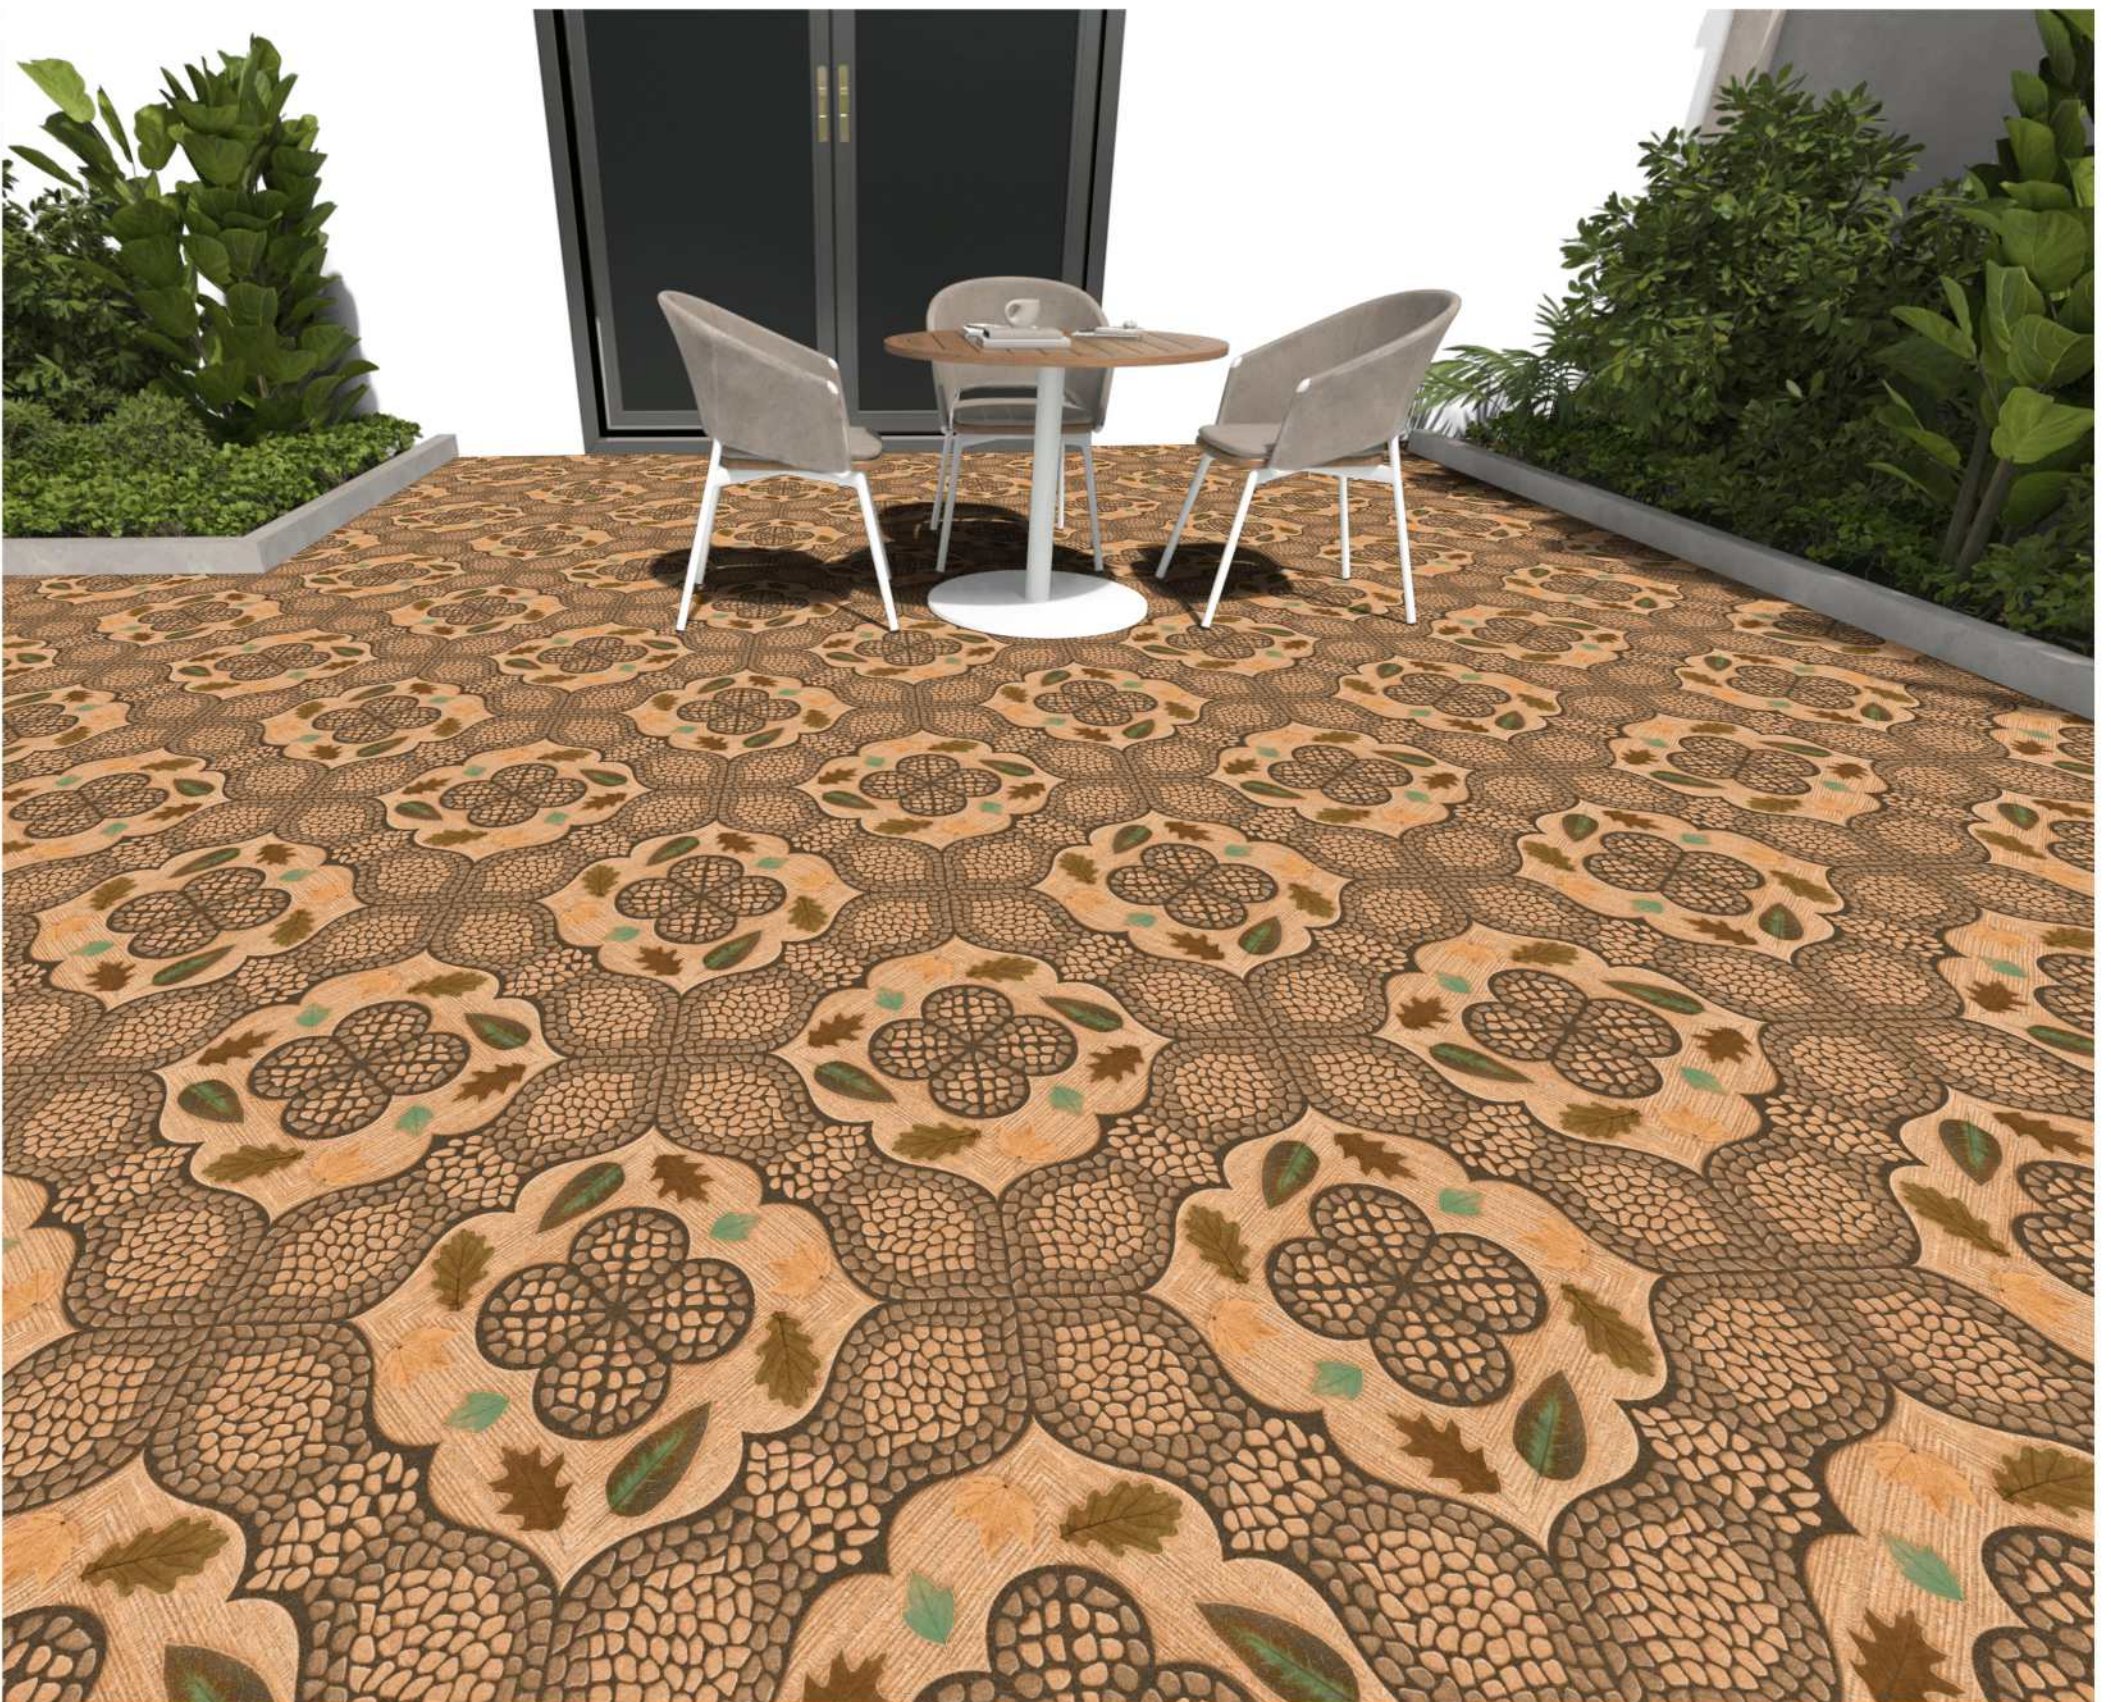

R :- 01

SAND PUNCH

R :- 01

DIMENSION :
400X400MM

FINISH :
MATT

SERIES :
PUNCH

BACK TO INDEX

STENFORD
CERAMIC