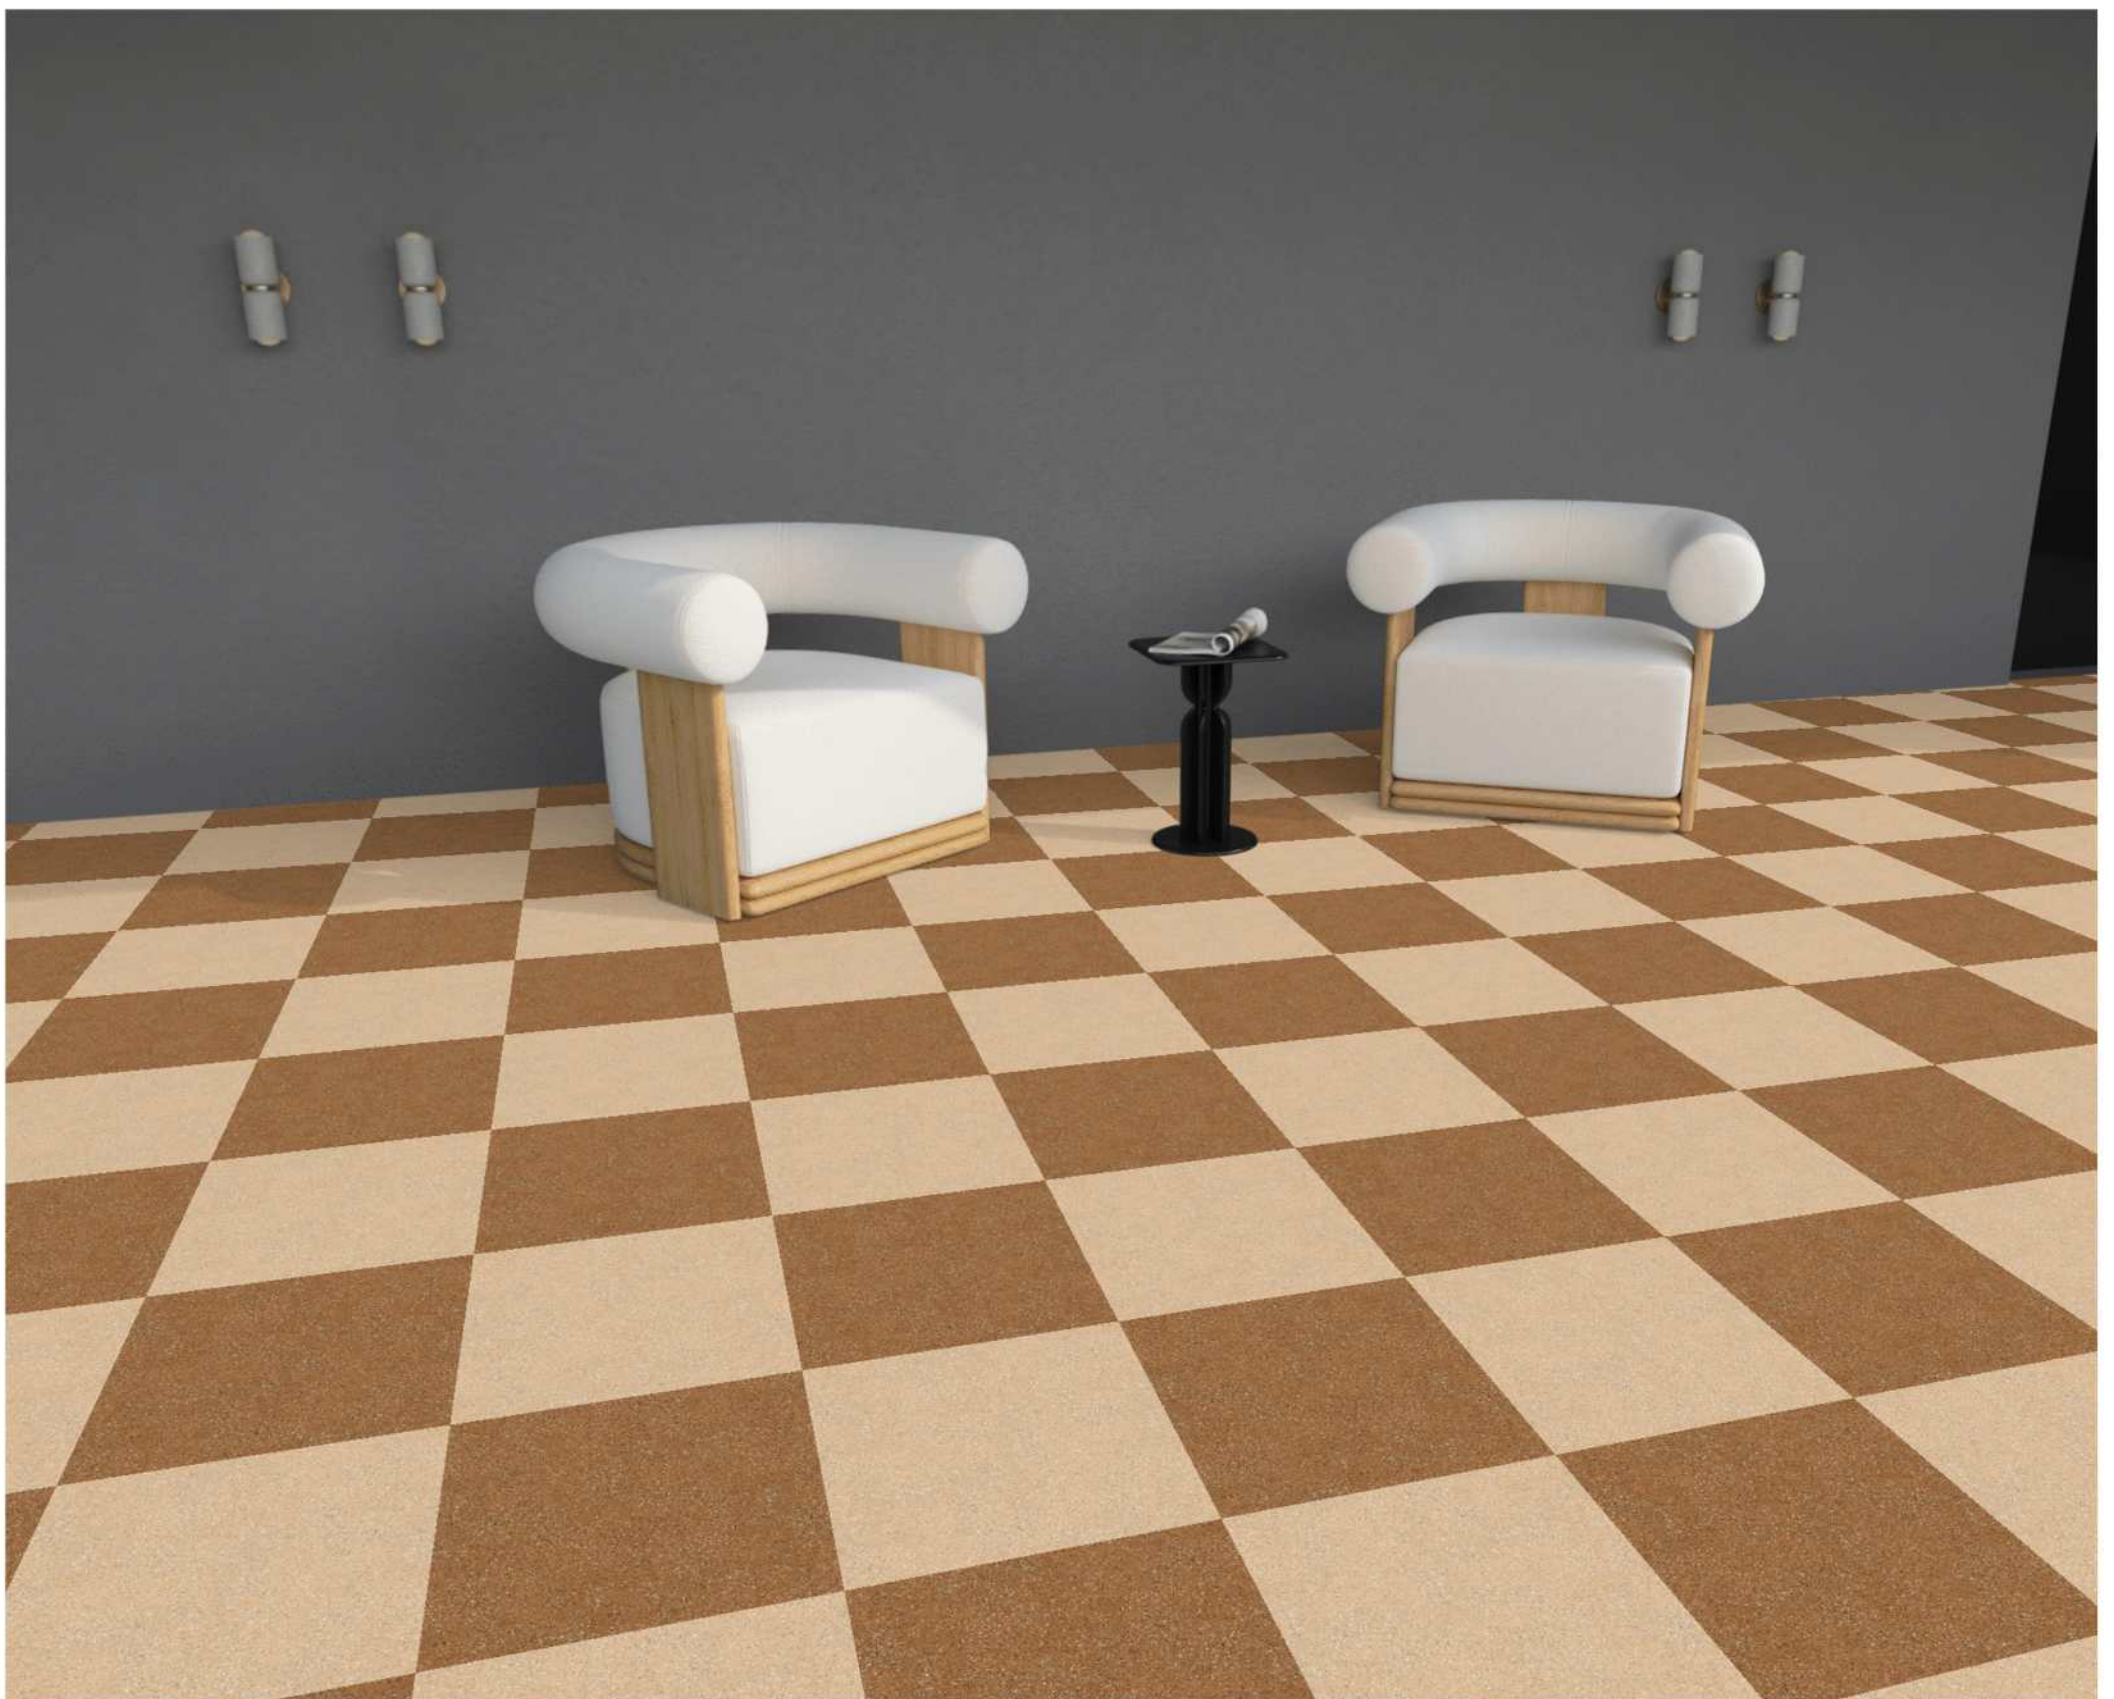

R :- 04

SAND PUNCH

R :- 04

DIMENSION :
400X400MM

FINISH :
MATT

SERIES :
PUNCH

BACK TO INDEX

STENFORD
CERAMIC