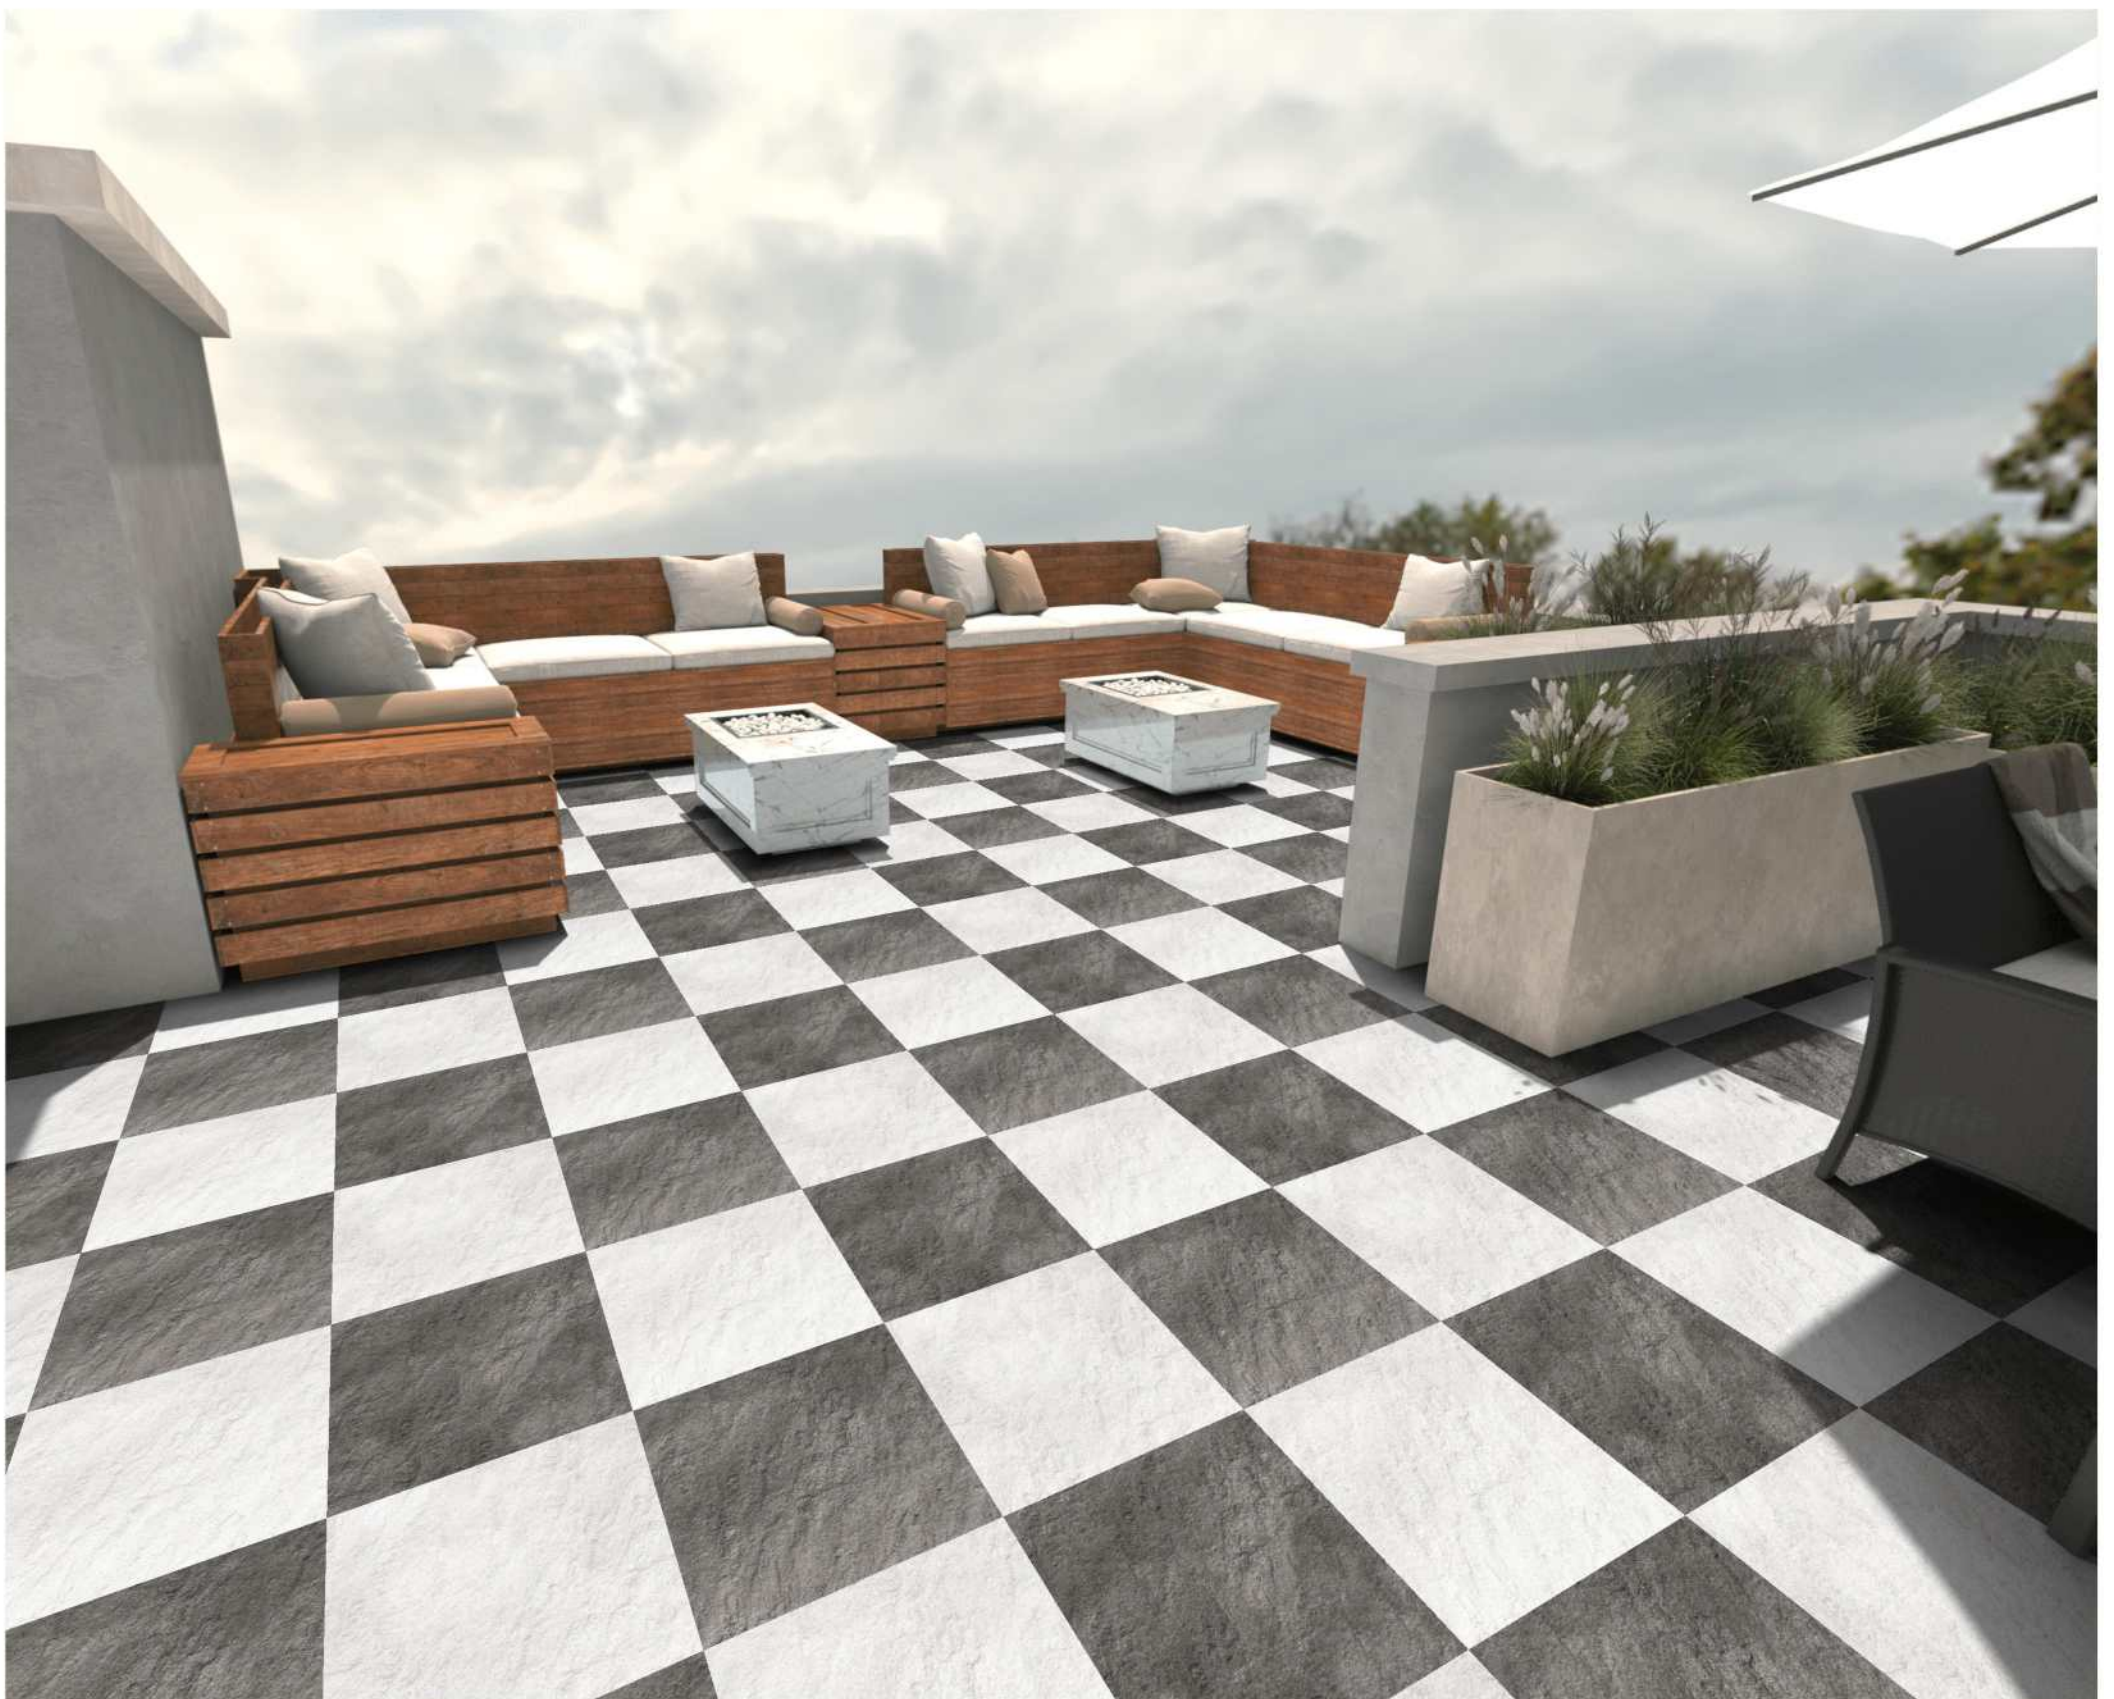

R :- 04

R :- 04

DIMENSION :

400X400MM

FINISH :

MATT

SERIES :

PUNCH