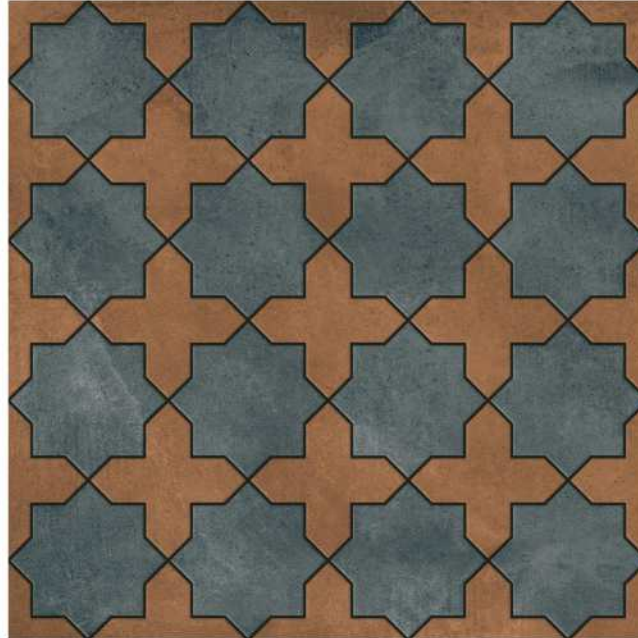

SAND PUNCH

R :- 01

STENFORD
CERAMIC

SAND 43

SAND 44