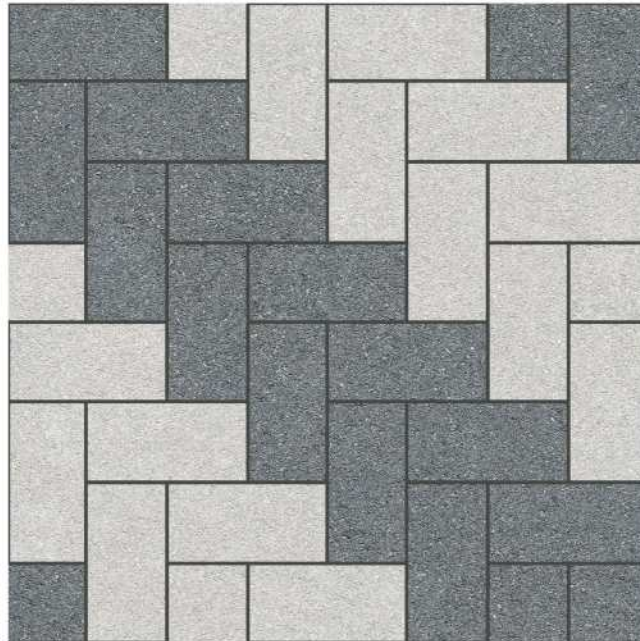

SAND PUNCH

R :- 01

STENFORD
CERAMIC

SAND 37

SAND 38