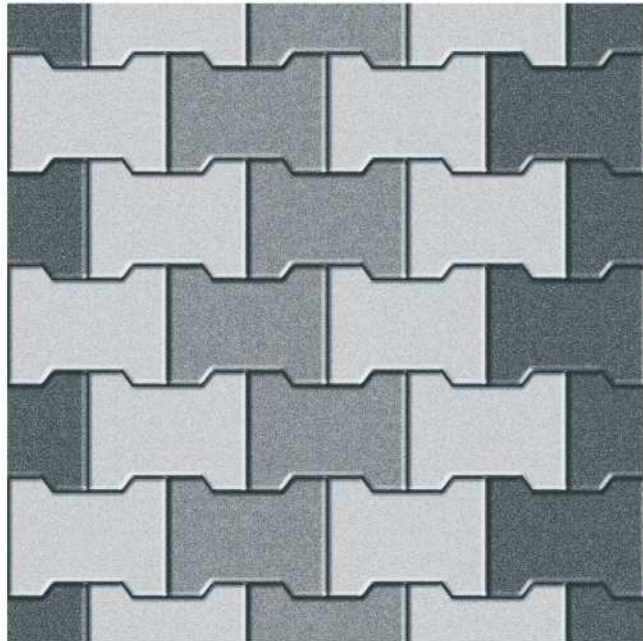

R :- 01

STENFORD
CERAMIC

SAND 37

SAND 38

SAND PUNCH