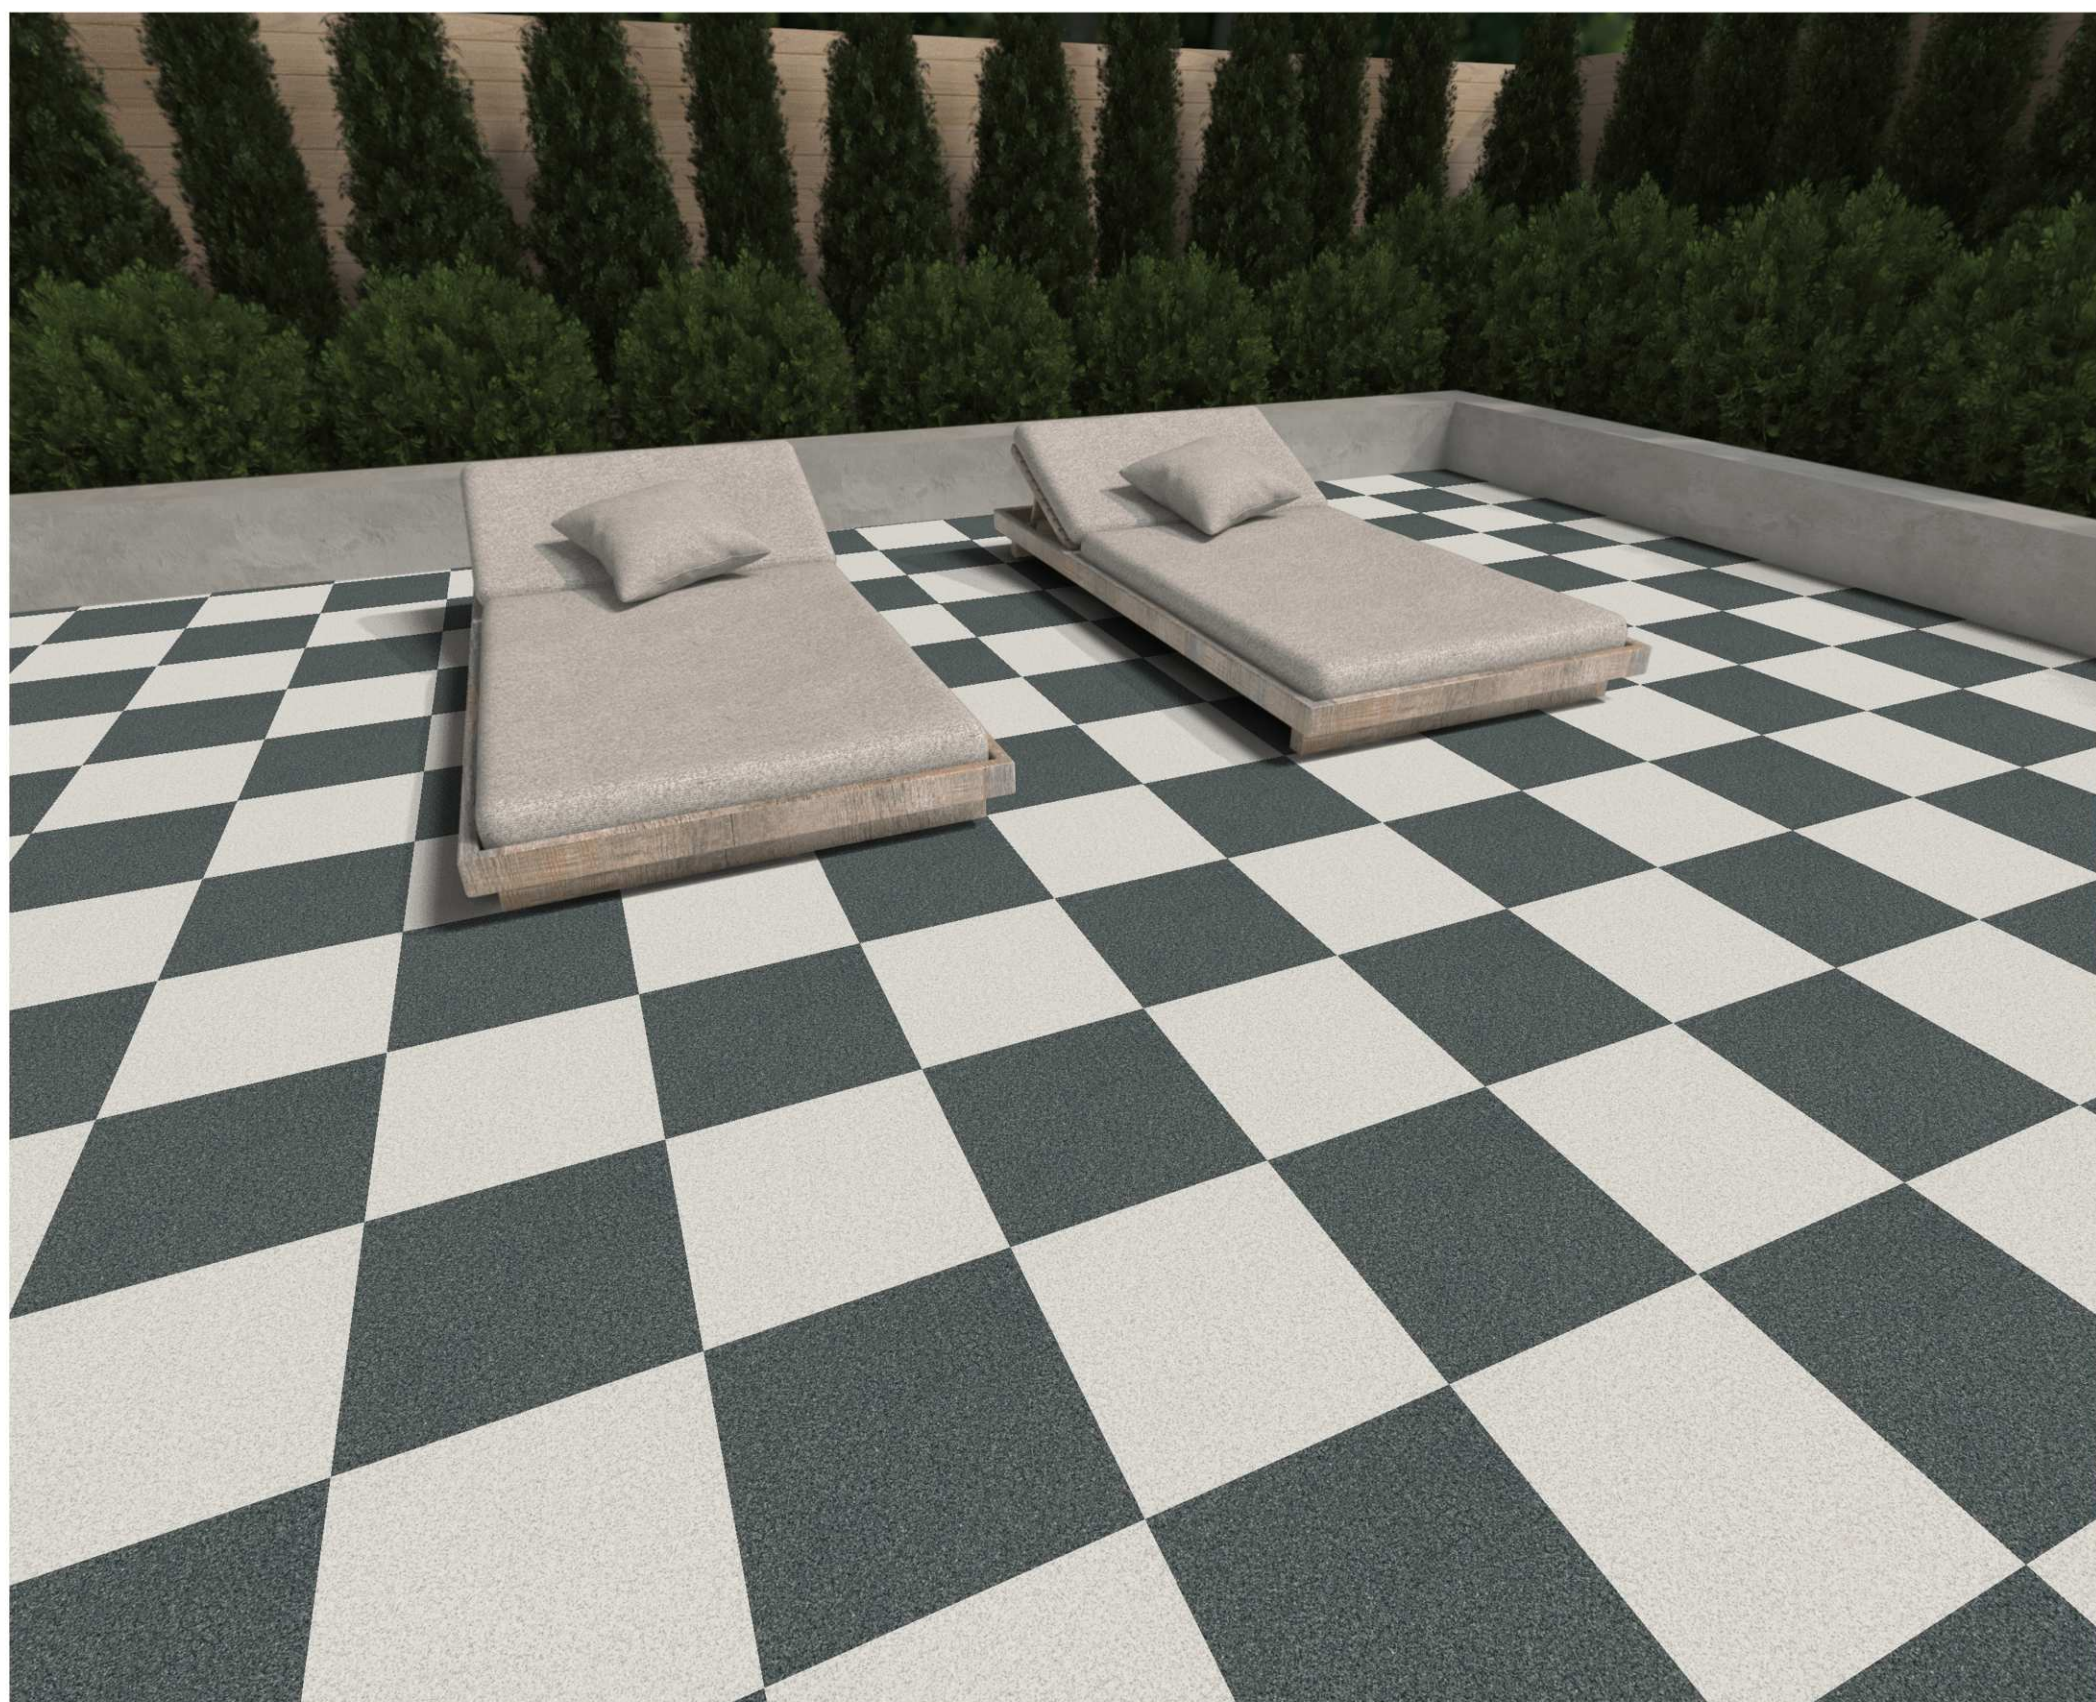

SPARKLE PUNCH

R :- 01

DIMENSION :

400X400MM

FINISH :

MATT

SERIES :

PUNCH