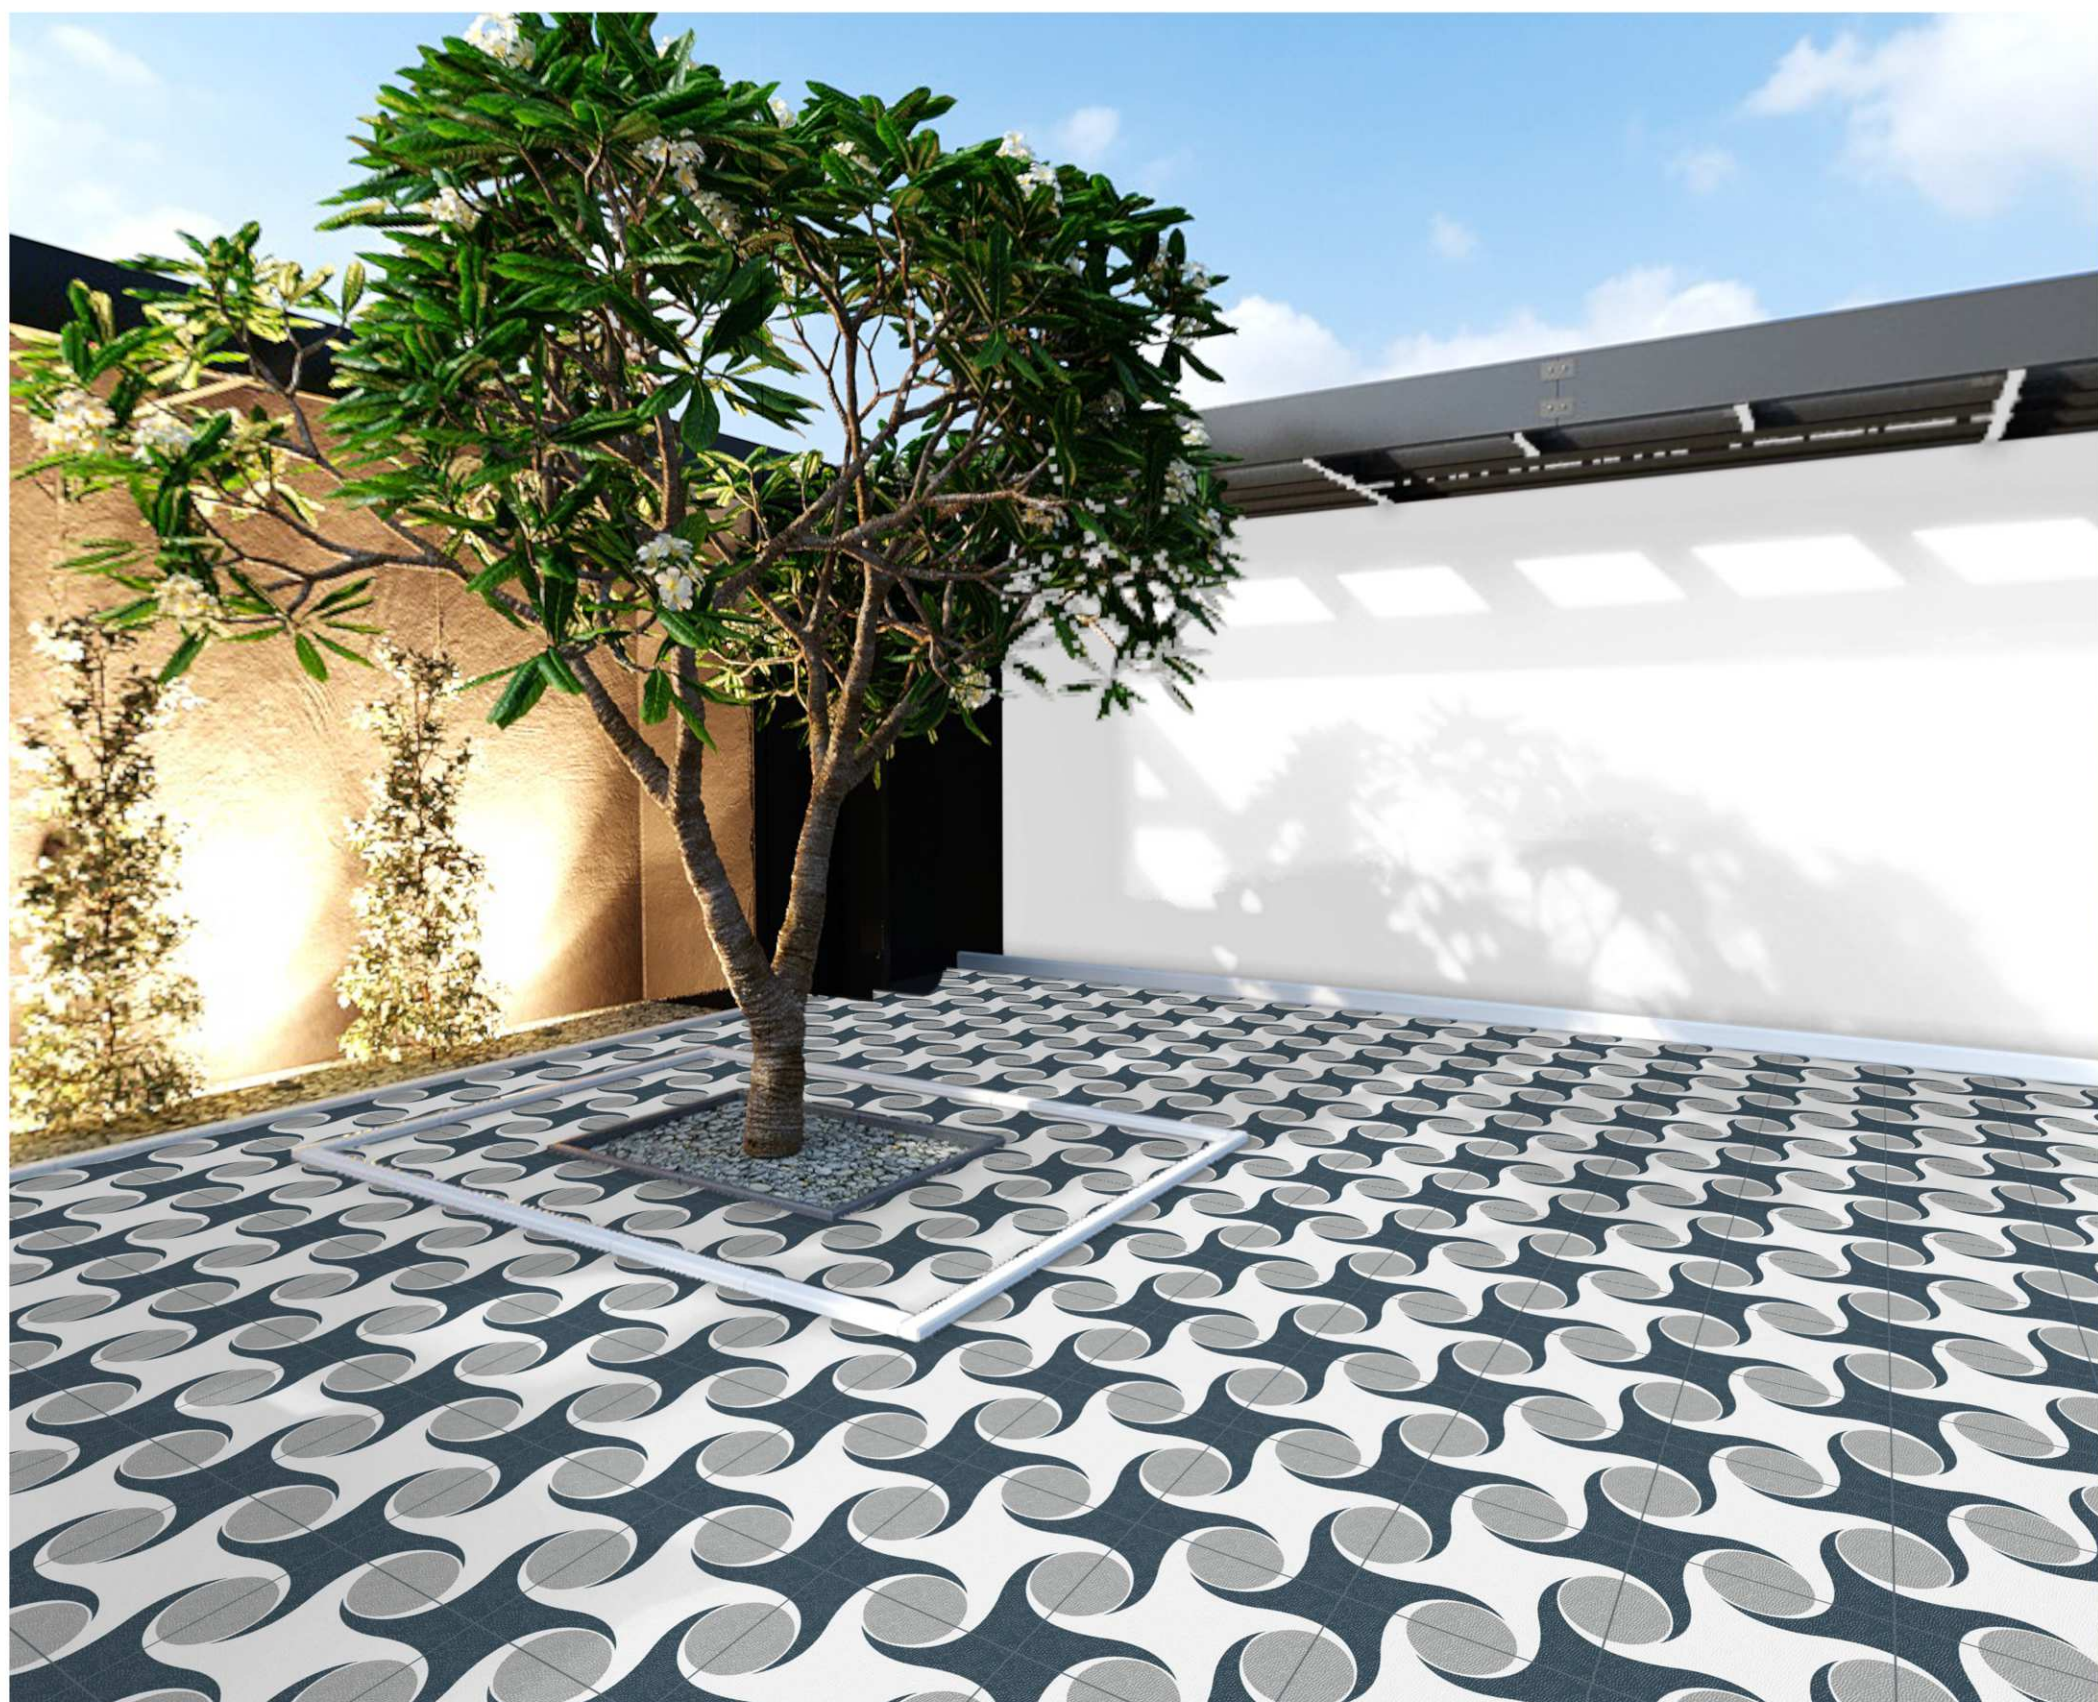

BACK TO INDEX