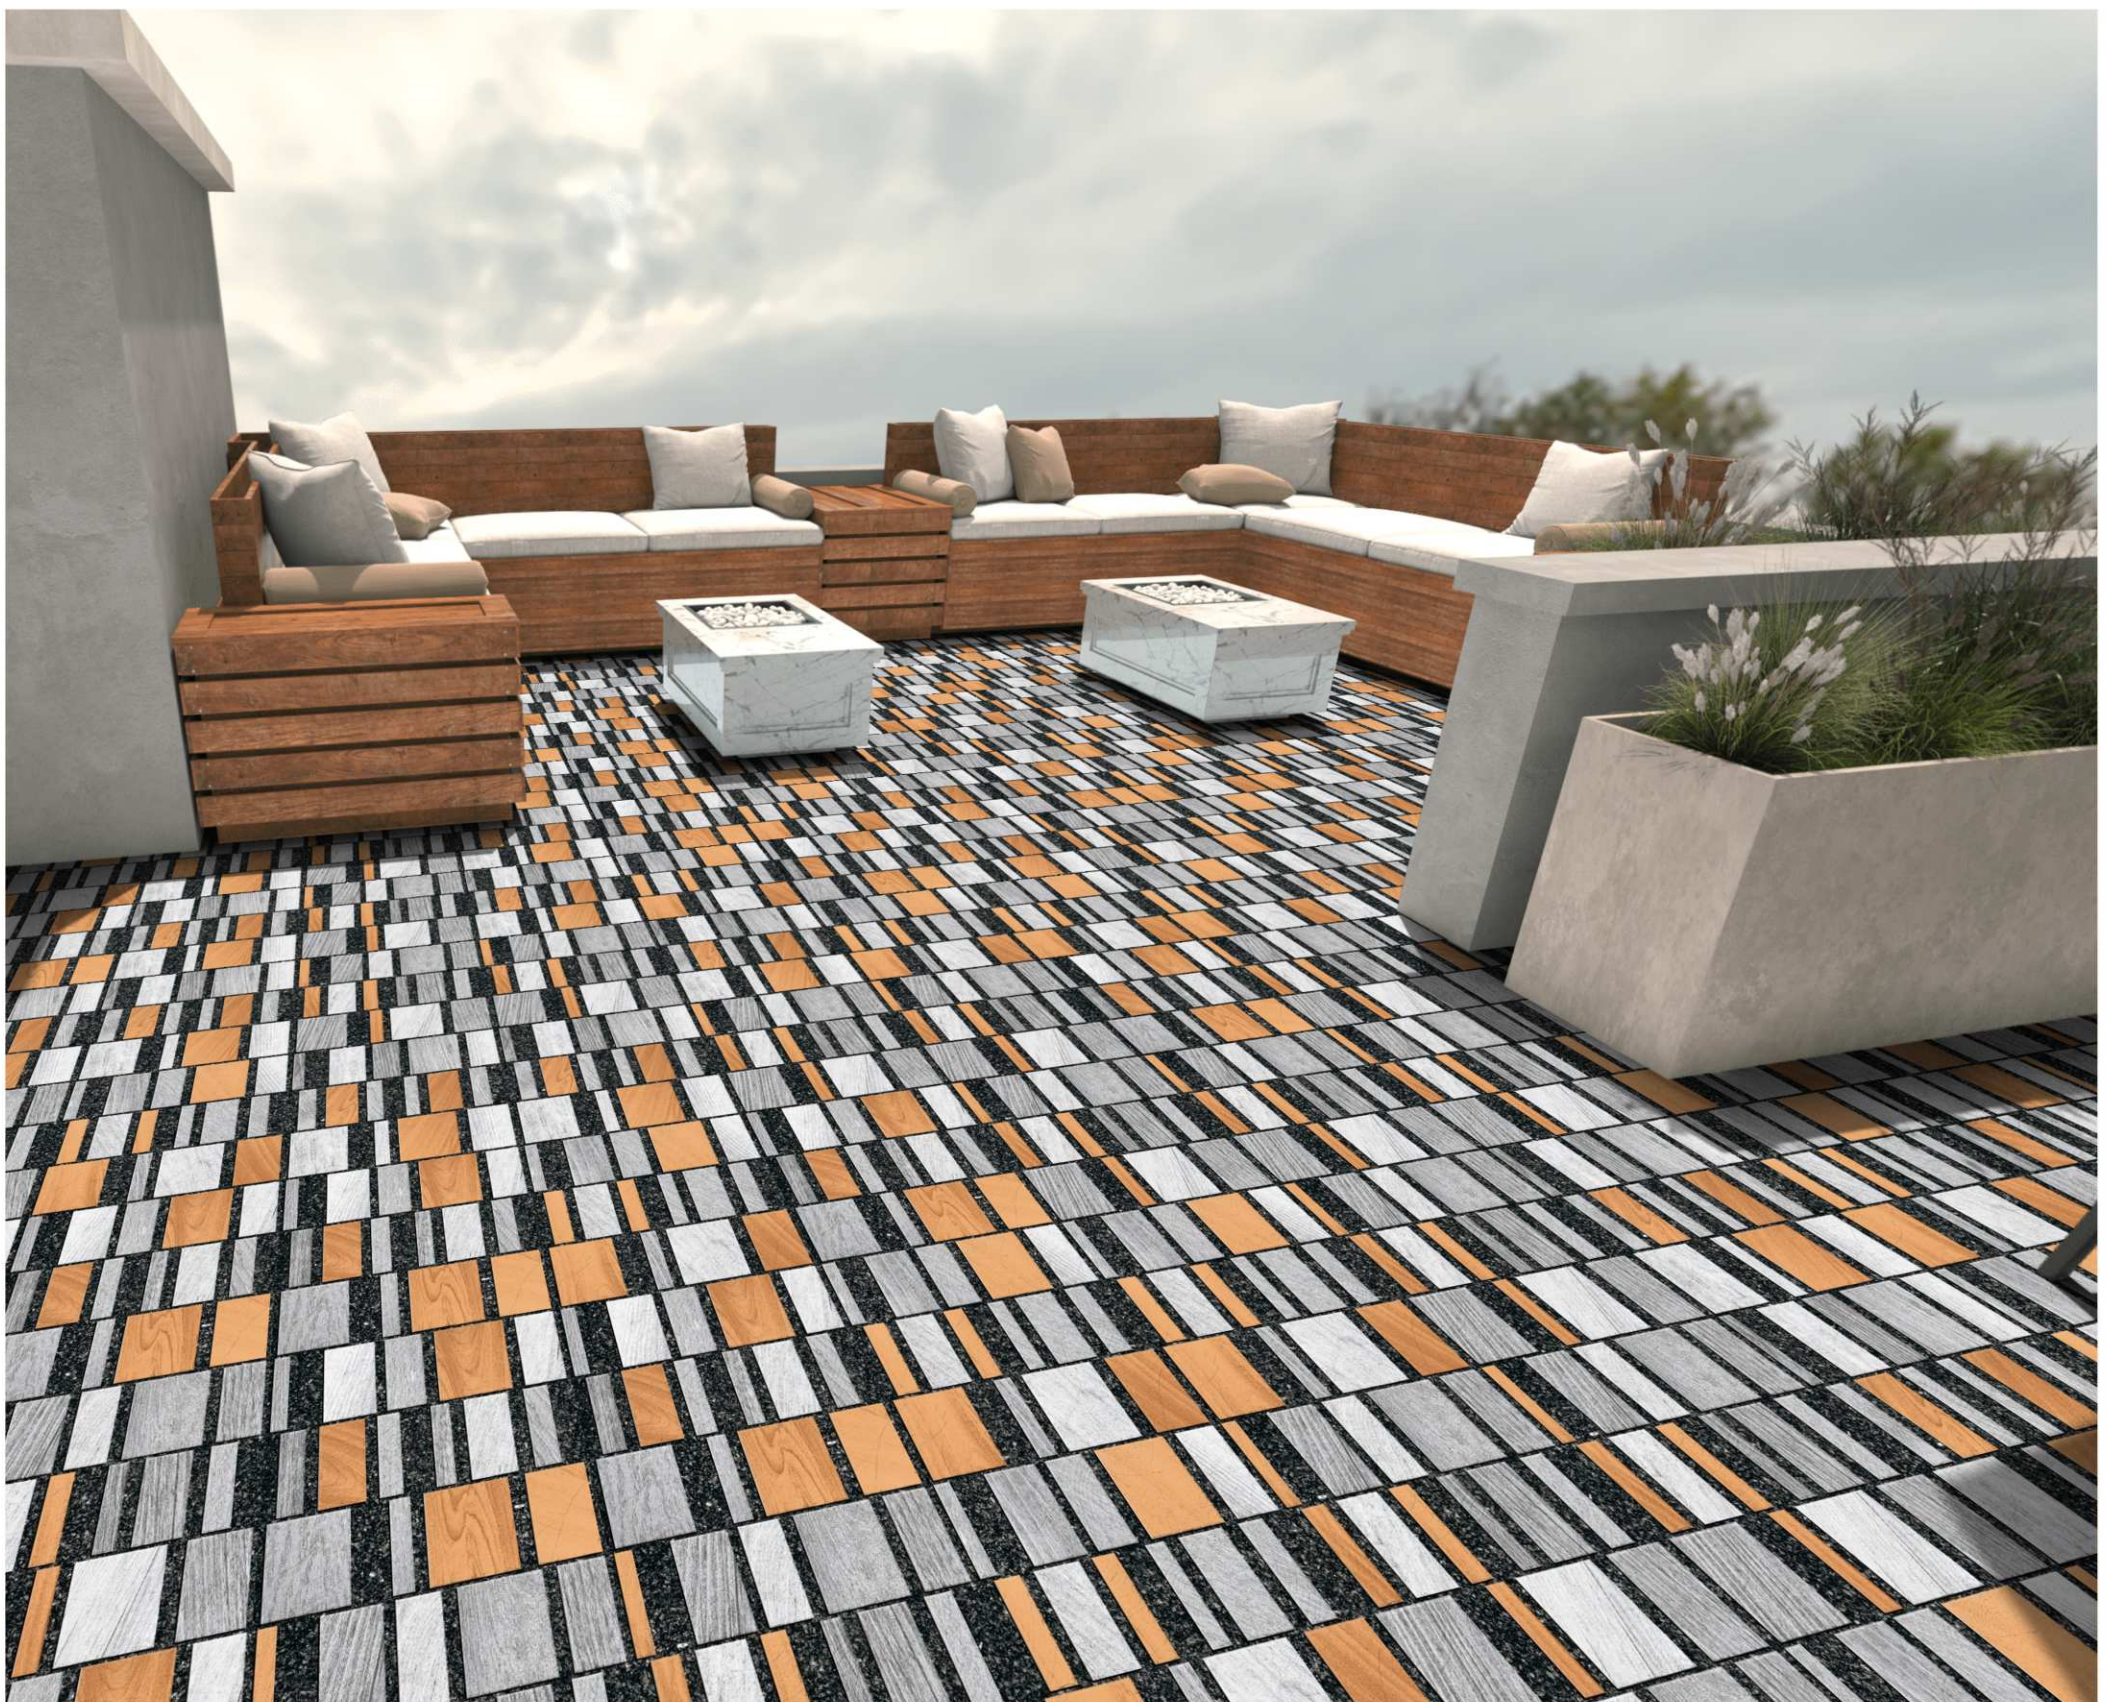

STONE WOOD 04

STONE WOOD PUNCH R :- 04

STONE WOOD PUNCH R :- 04

DIMENSION :
400X400MM

FINISH :
MATT

SERIES :
PUNCH

BACK TO INDEX

STENFORD
CERAMIC