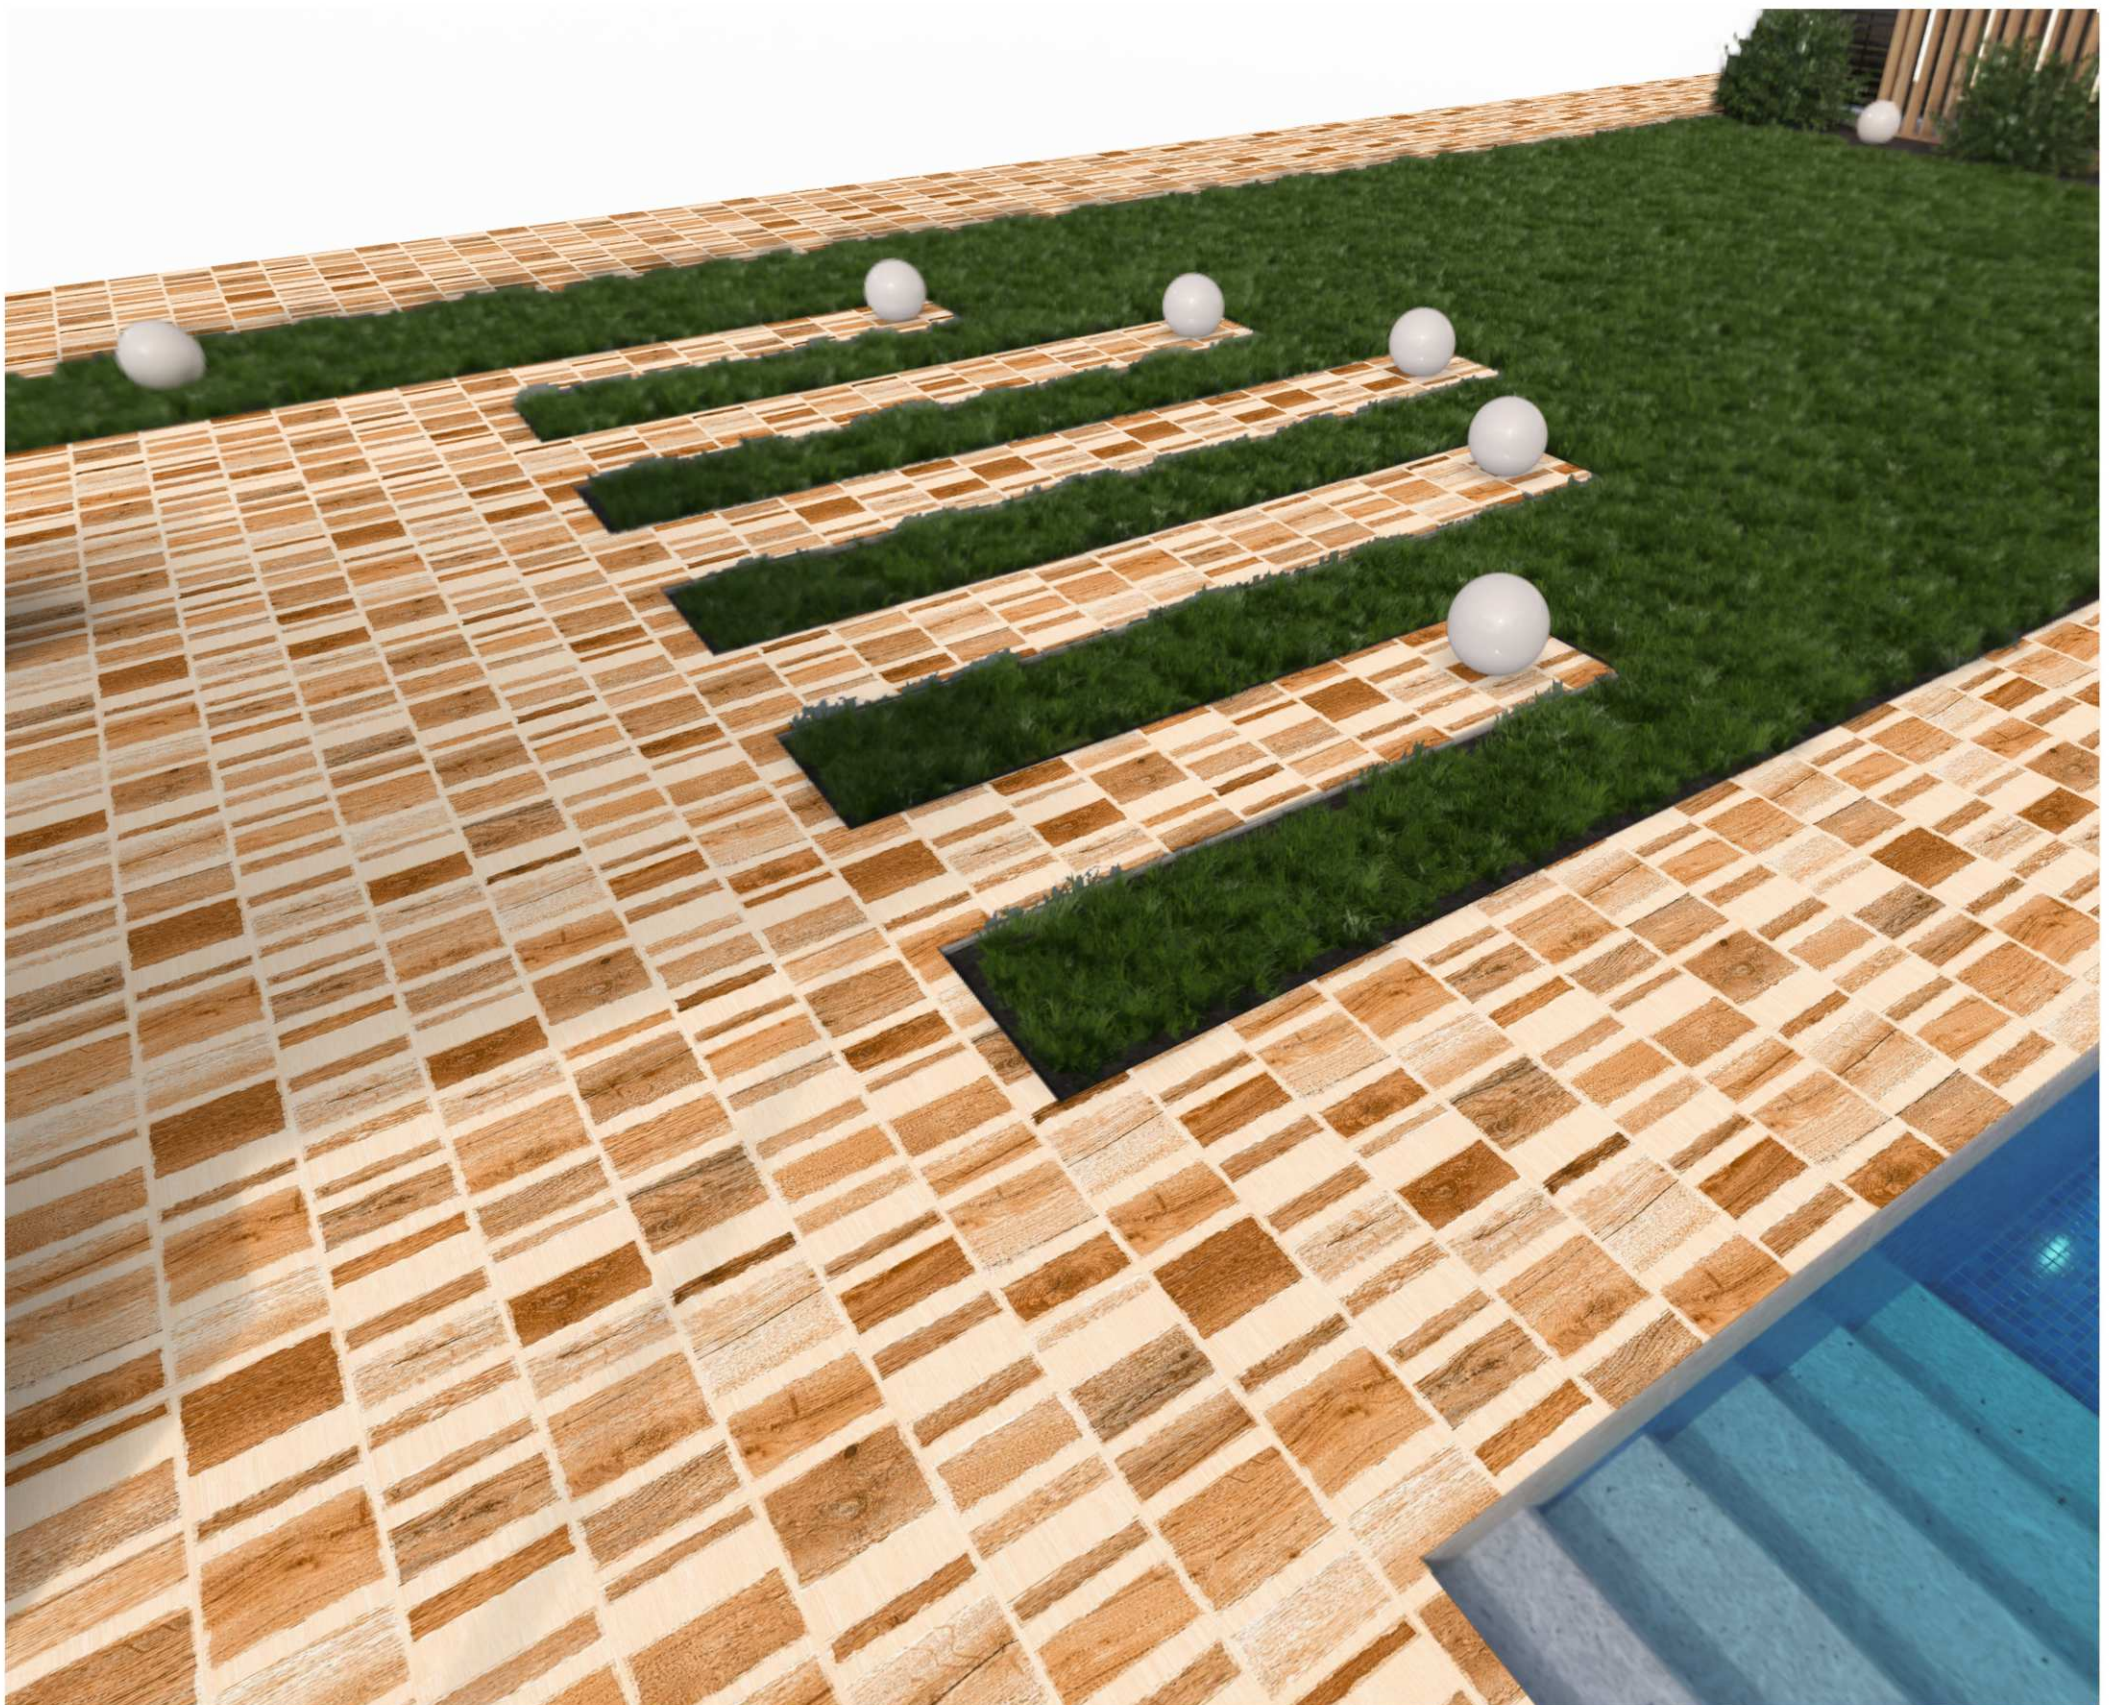

BACK TO INDEX