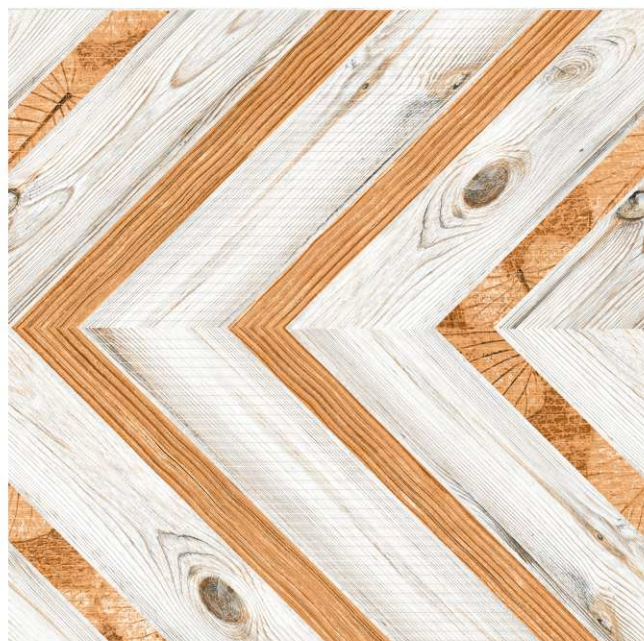

 **BACK TO INDEX**

STENFORD
CERAMIC

TRACK 14

TRACK PUNCH

R :- 01

DIMENSION :

400X400MM

FINISH :