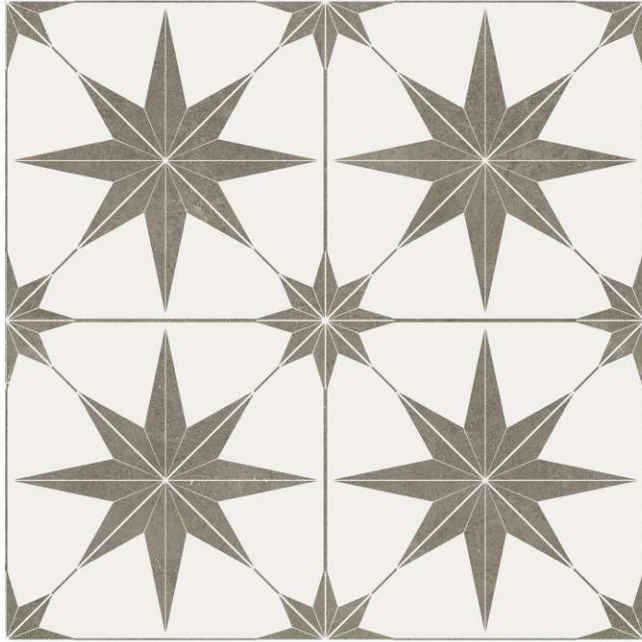

STENFORD
CERAMIC

SPARKLE 09

SPARKLE 10