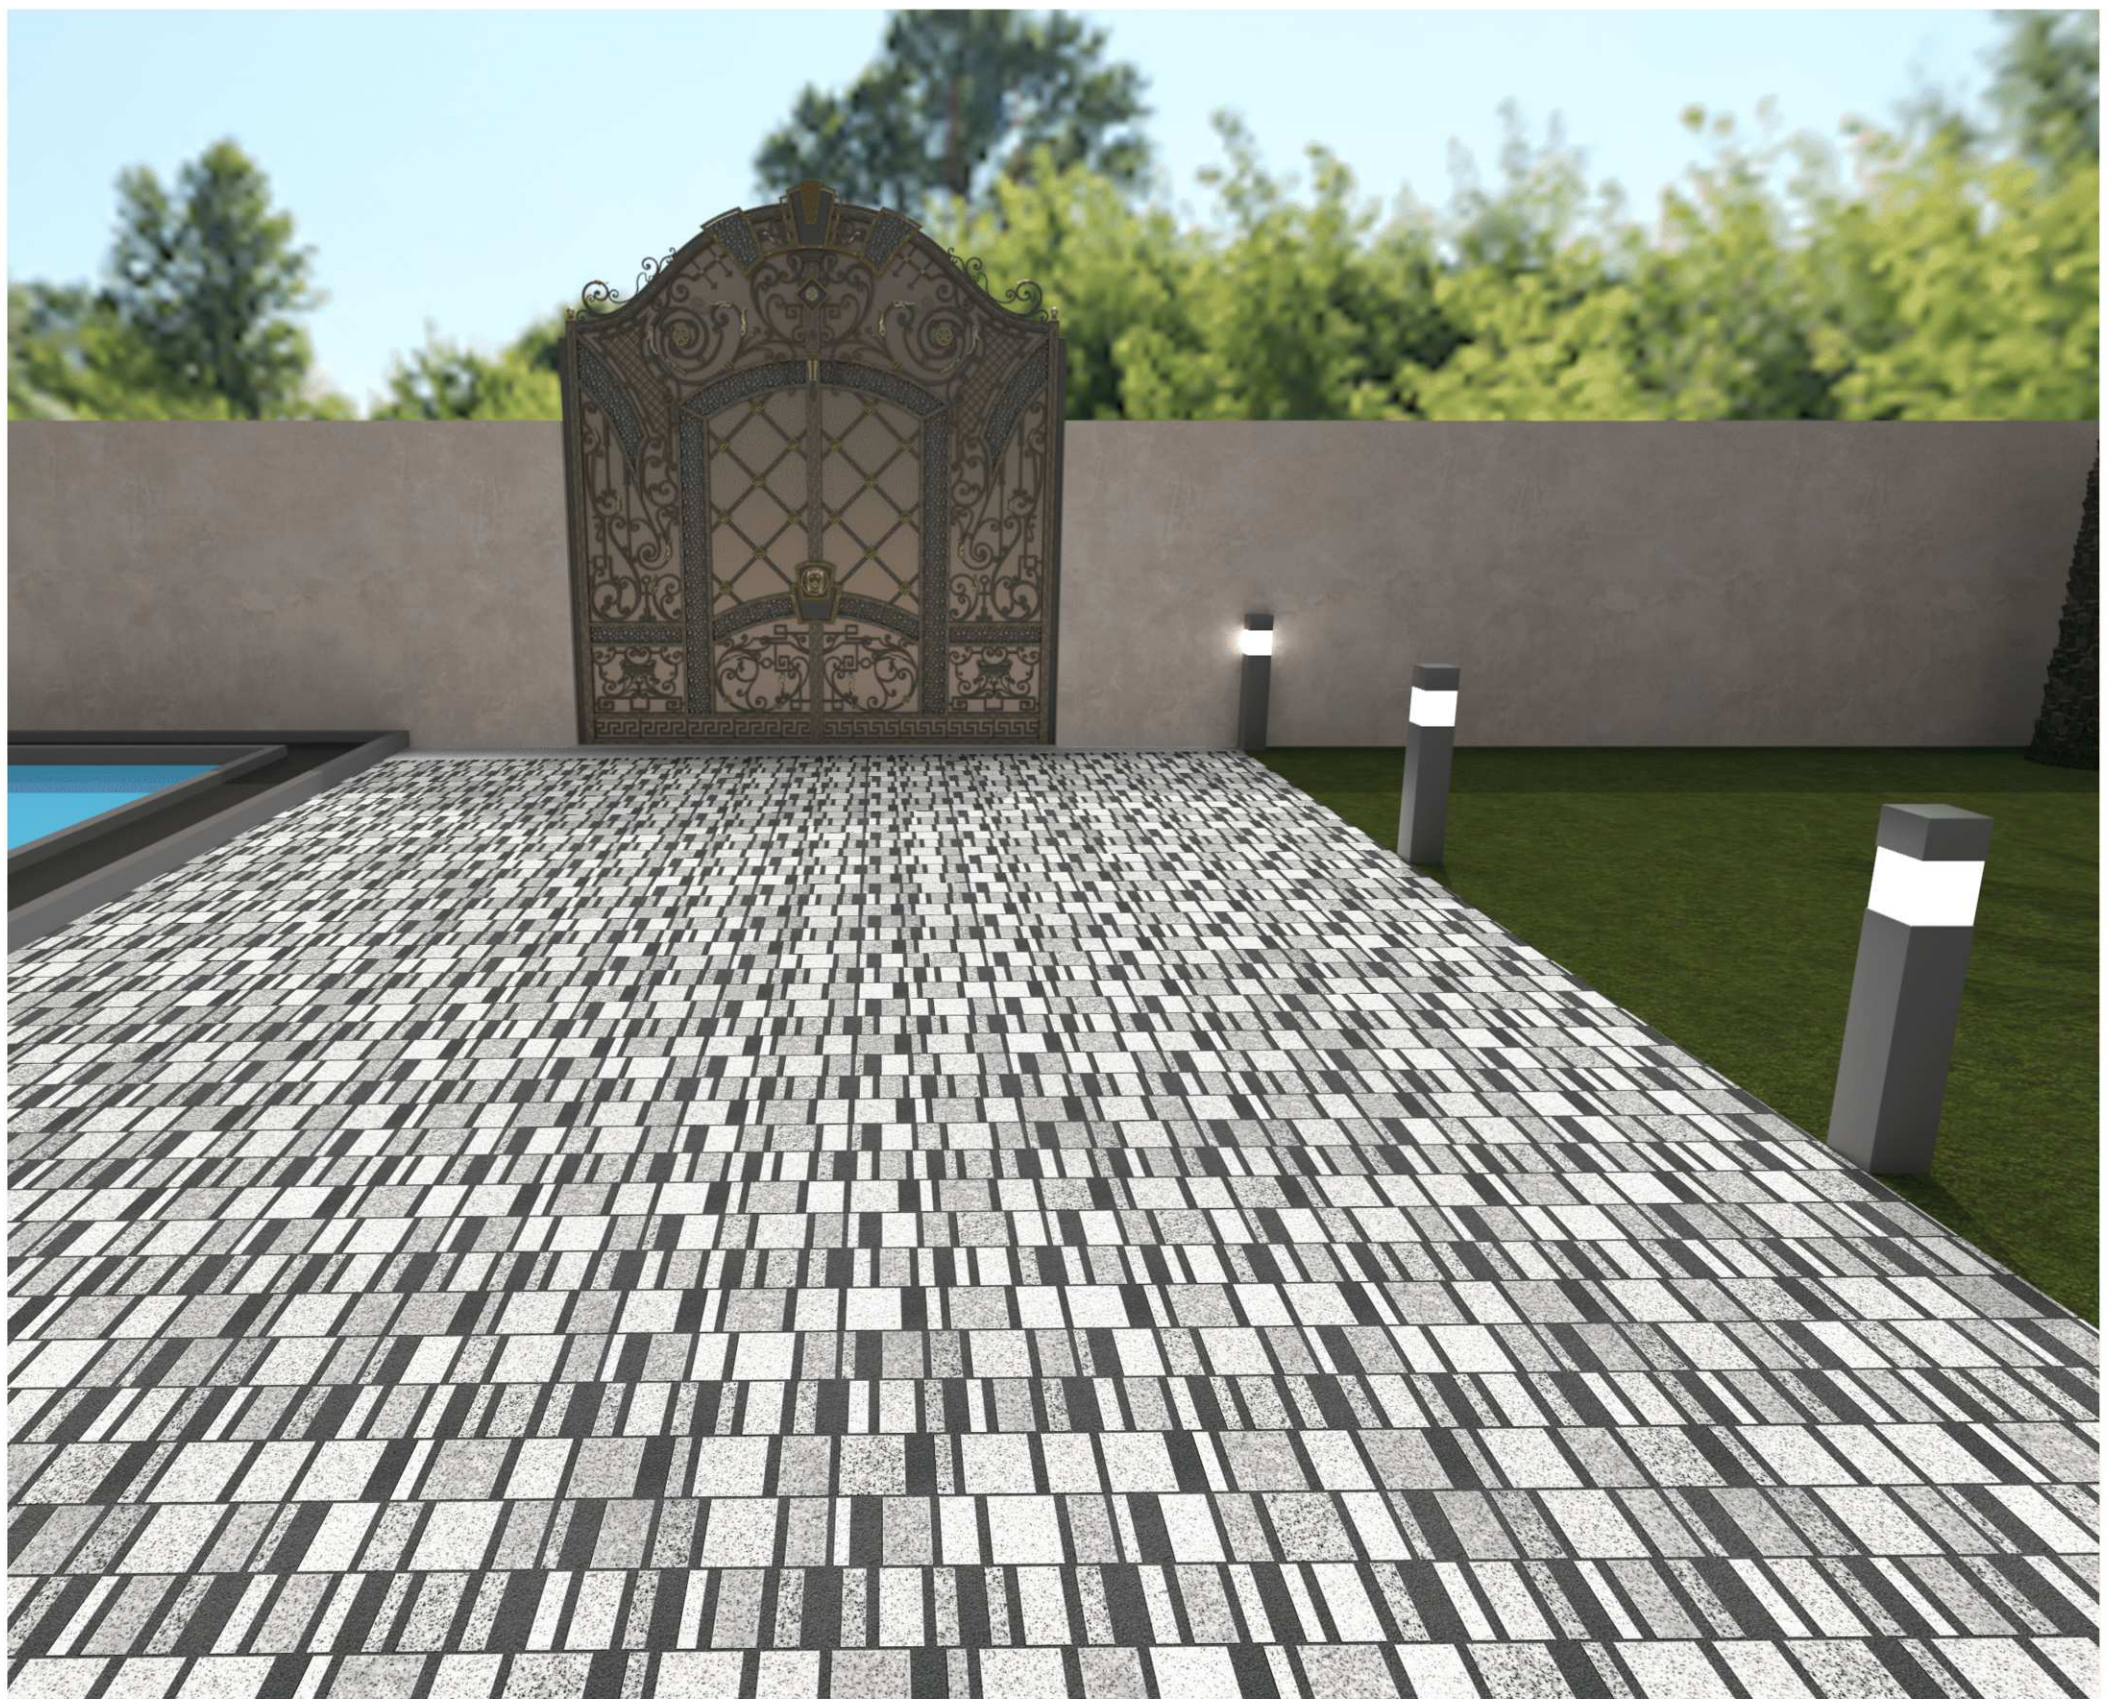

STONE WOOD 05

STONE WOOD 06

STONE WOOD PUNCH R :- 04

STONE WOOD PUNCH R :- 04

DIMENSION :
400X400MM

FINISH :
MATT

SERIES :
PUNCH

BACK TO INDEX