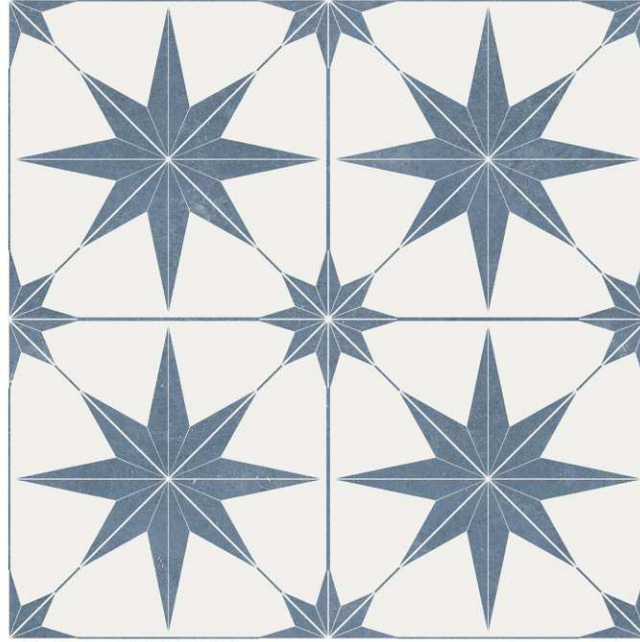

STENFORD
CERAMIC

SPARKLE 09

SPARKLE 10