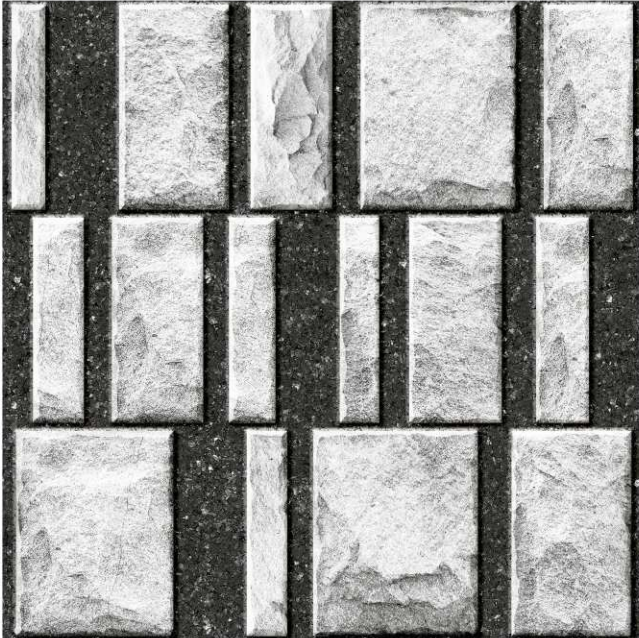

STENFORD
CERAMIC

STONE WOOD 12

STONE WOOD 13

STONE WOOD PUNCH R :- 04

DIMENSION :
400X400MM

FINISH :
MATT

SERIES :
PUNCH