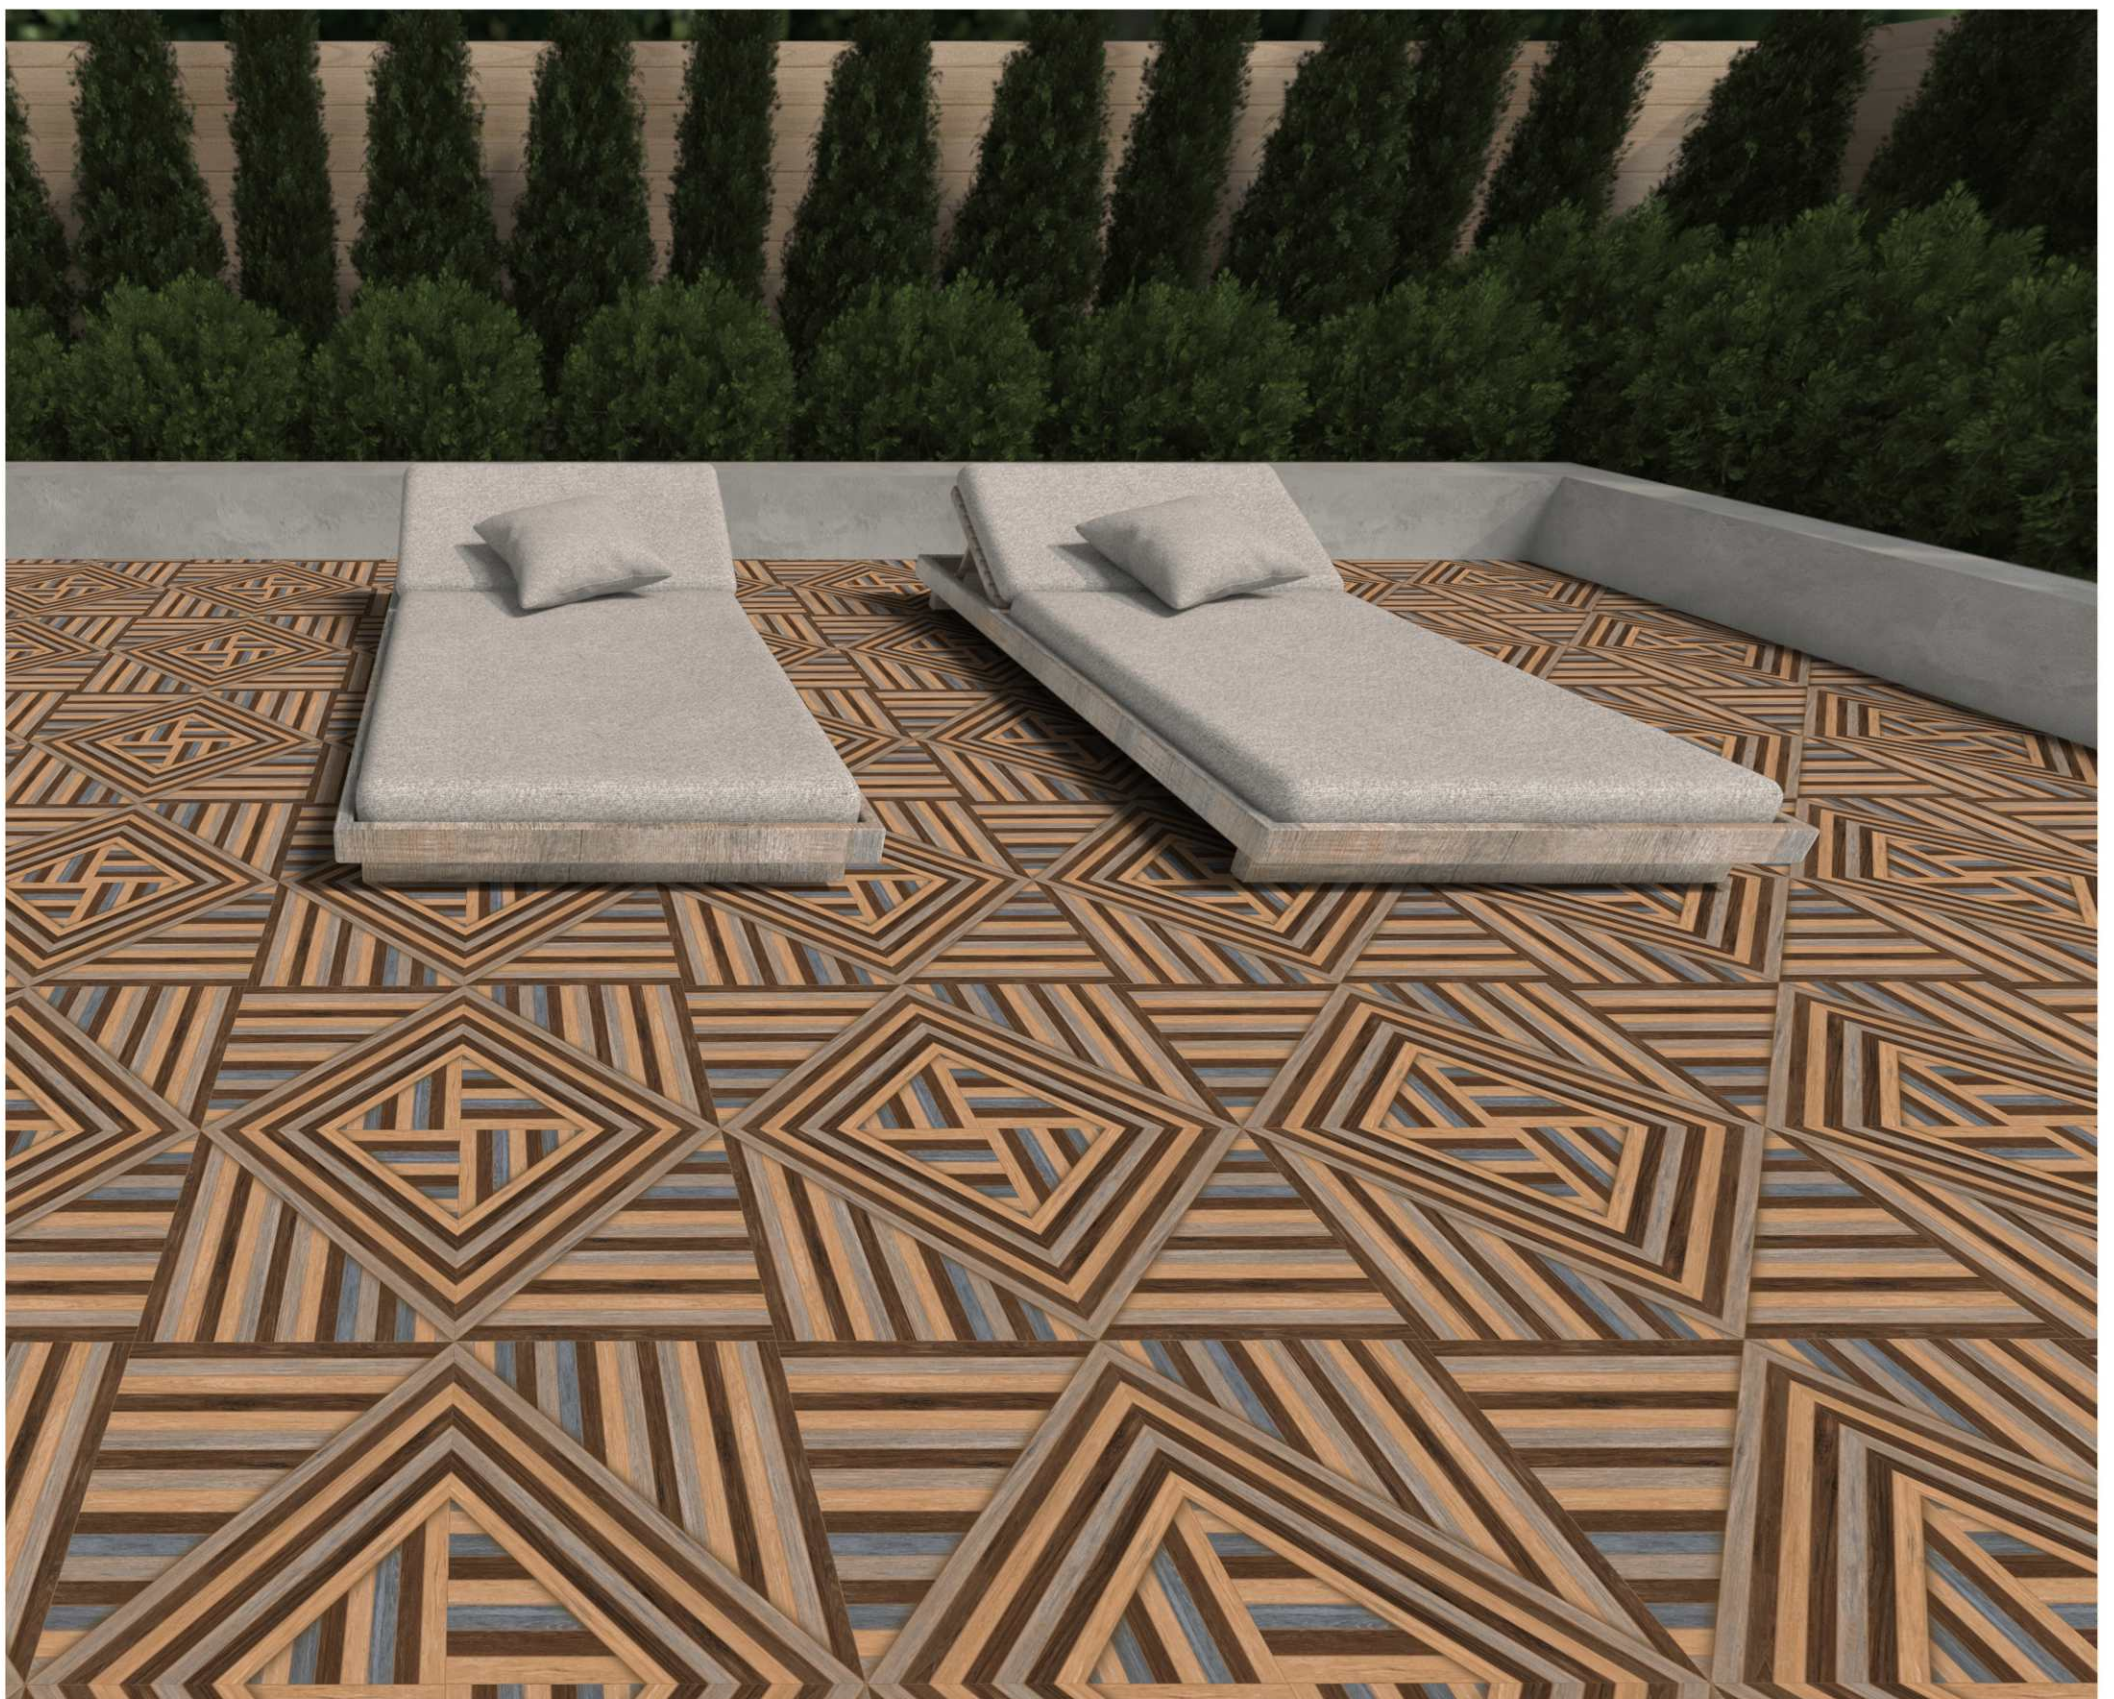

DIMENSION :

**400X400MM**

FINISH :

**MATT**

SERIES :

**PUNCH**

 **BACK TO INDEX**

**STENFORD**  
CERAMIC