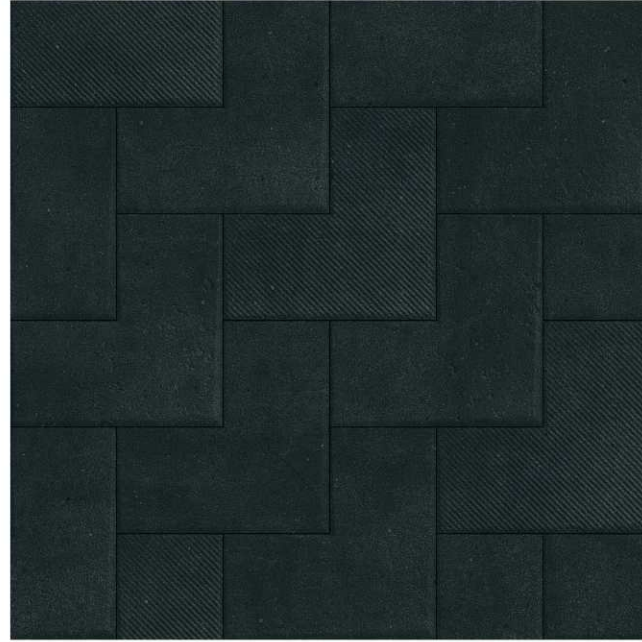

AEROPUNCH

STENFORD
CERAMIC

AERO 12

AERO 13