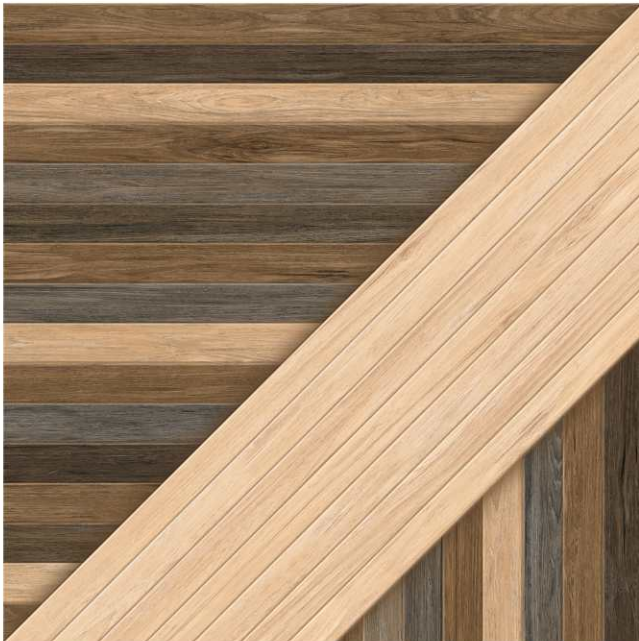

STENFORD
CERAMIC

MONTESA 09

MONTESA 10