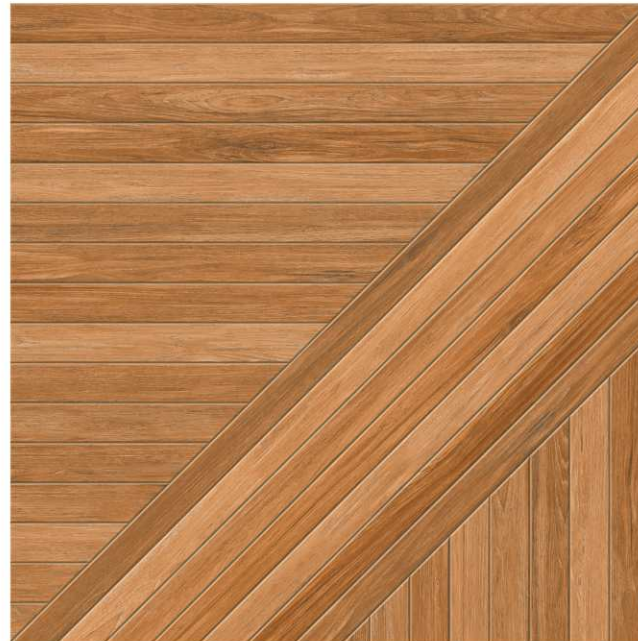

STENFORD
CERAMIC

MONTESA 09

MONTESA 10