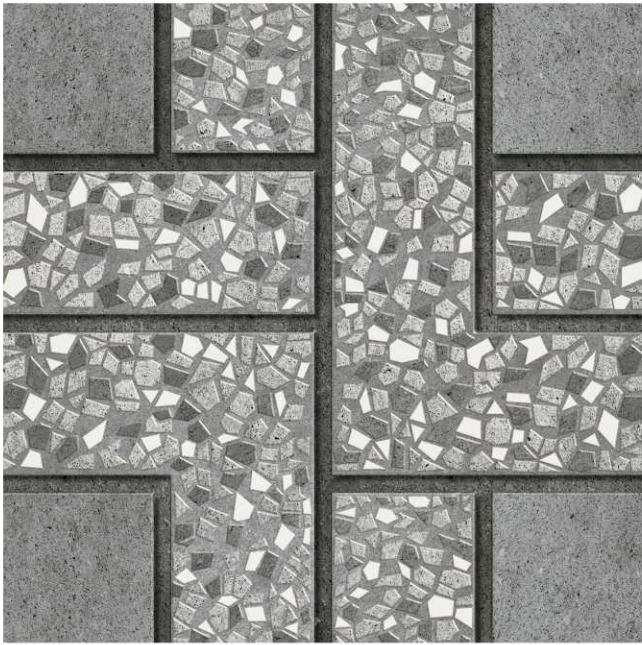

STENFORD
CERAMIC

PUZZLE 05

PUZZLE PUNCH