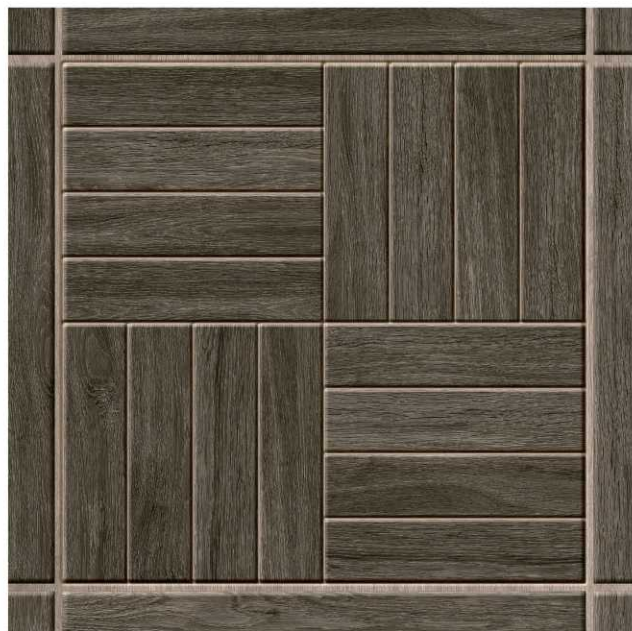

**NATURAL WOOD
BROWN**

PINE WOOD PUNCH

R :- 01

click to
360°
view

**PINE WOOD
OLIVE**

PINE WOOD PUNCH

R :- 01

click to
360°
view