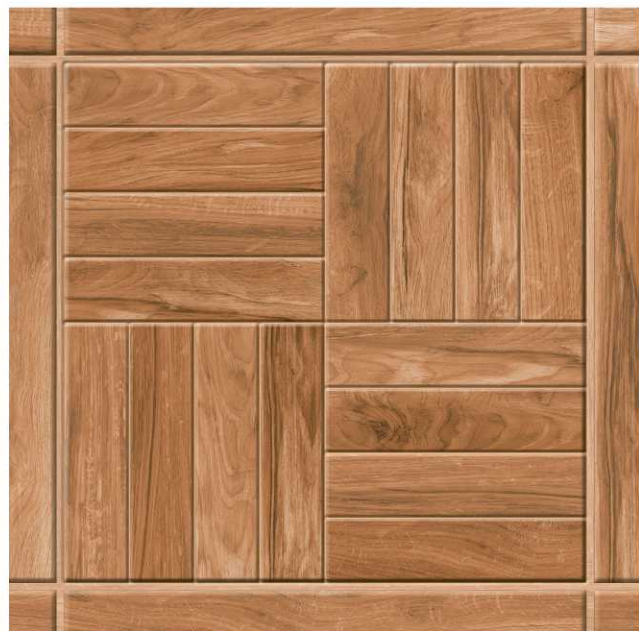

LOMINO

**PINE WOOD
BROWN**

**PINE WOOD
YELLO**

PINE WOOD PUNCH