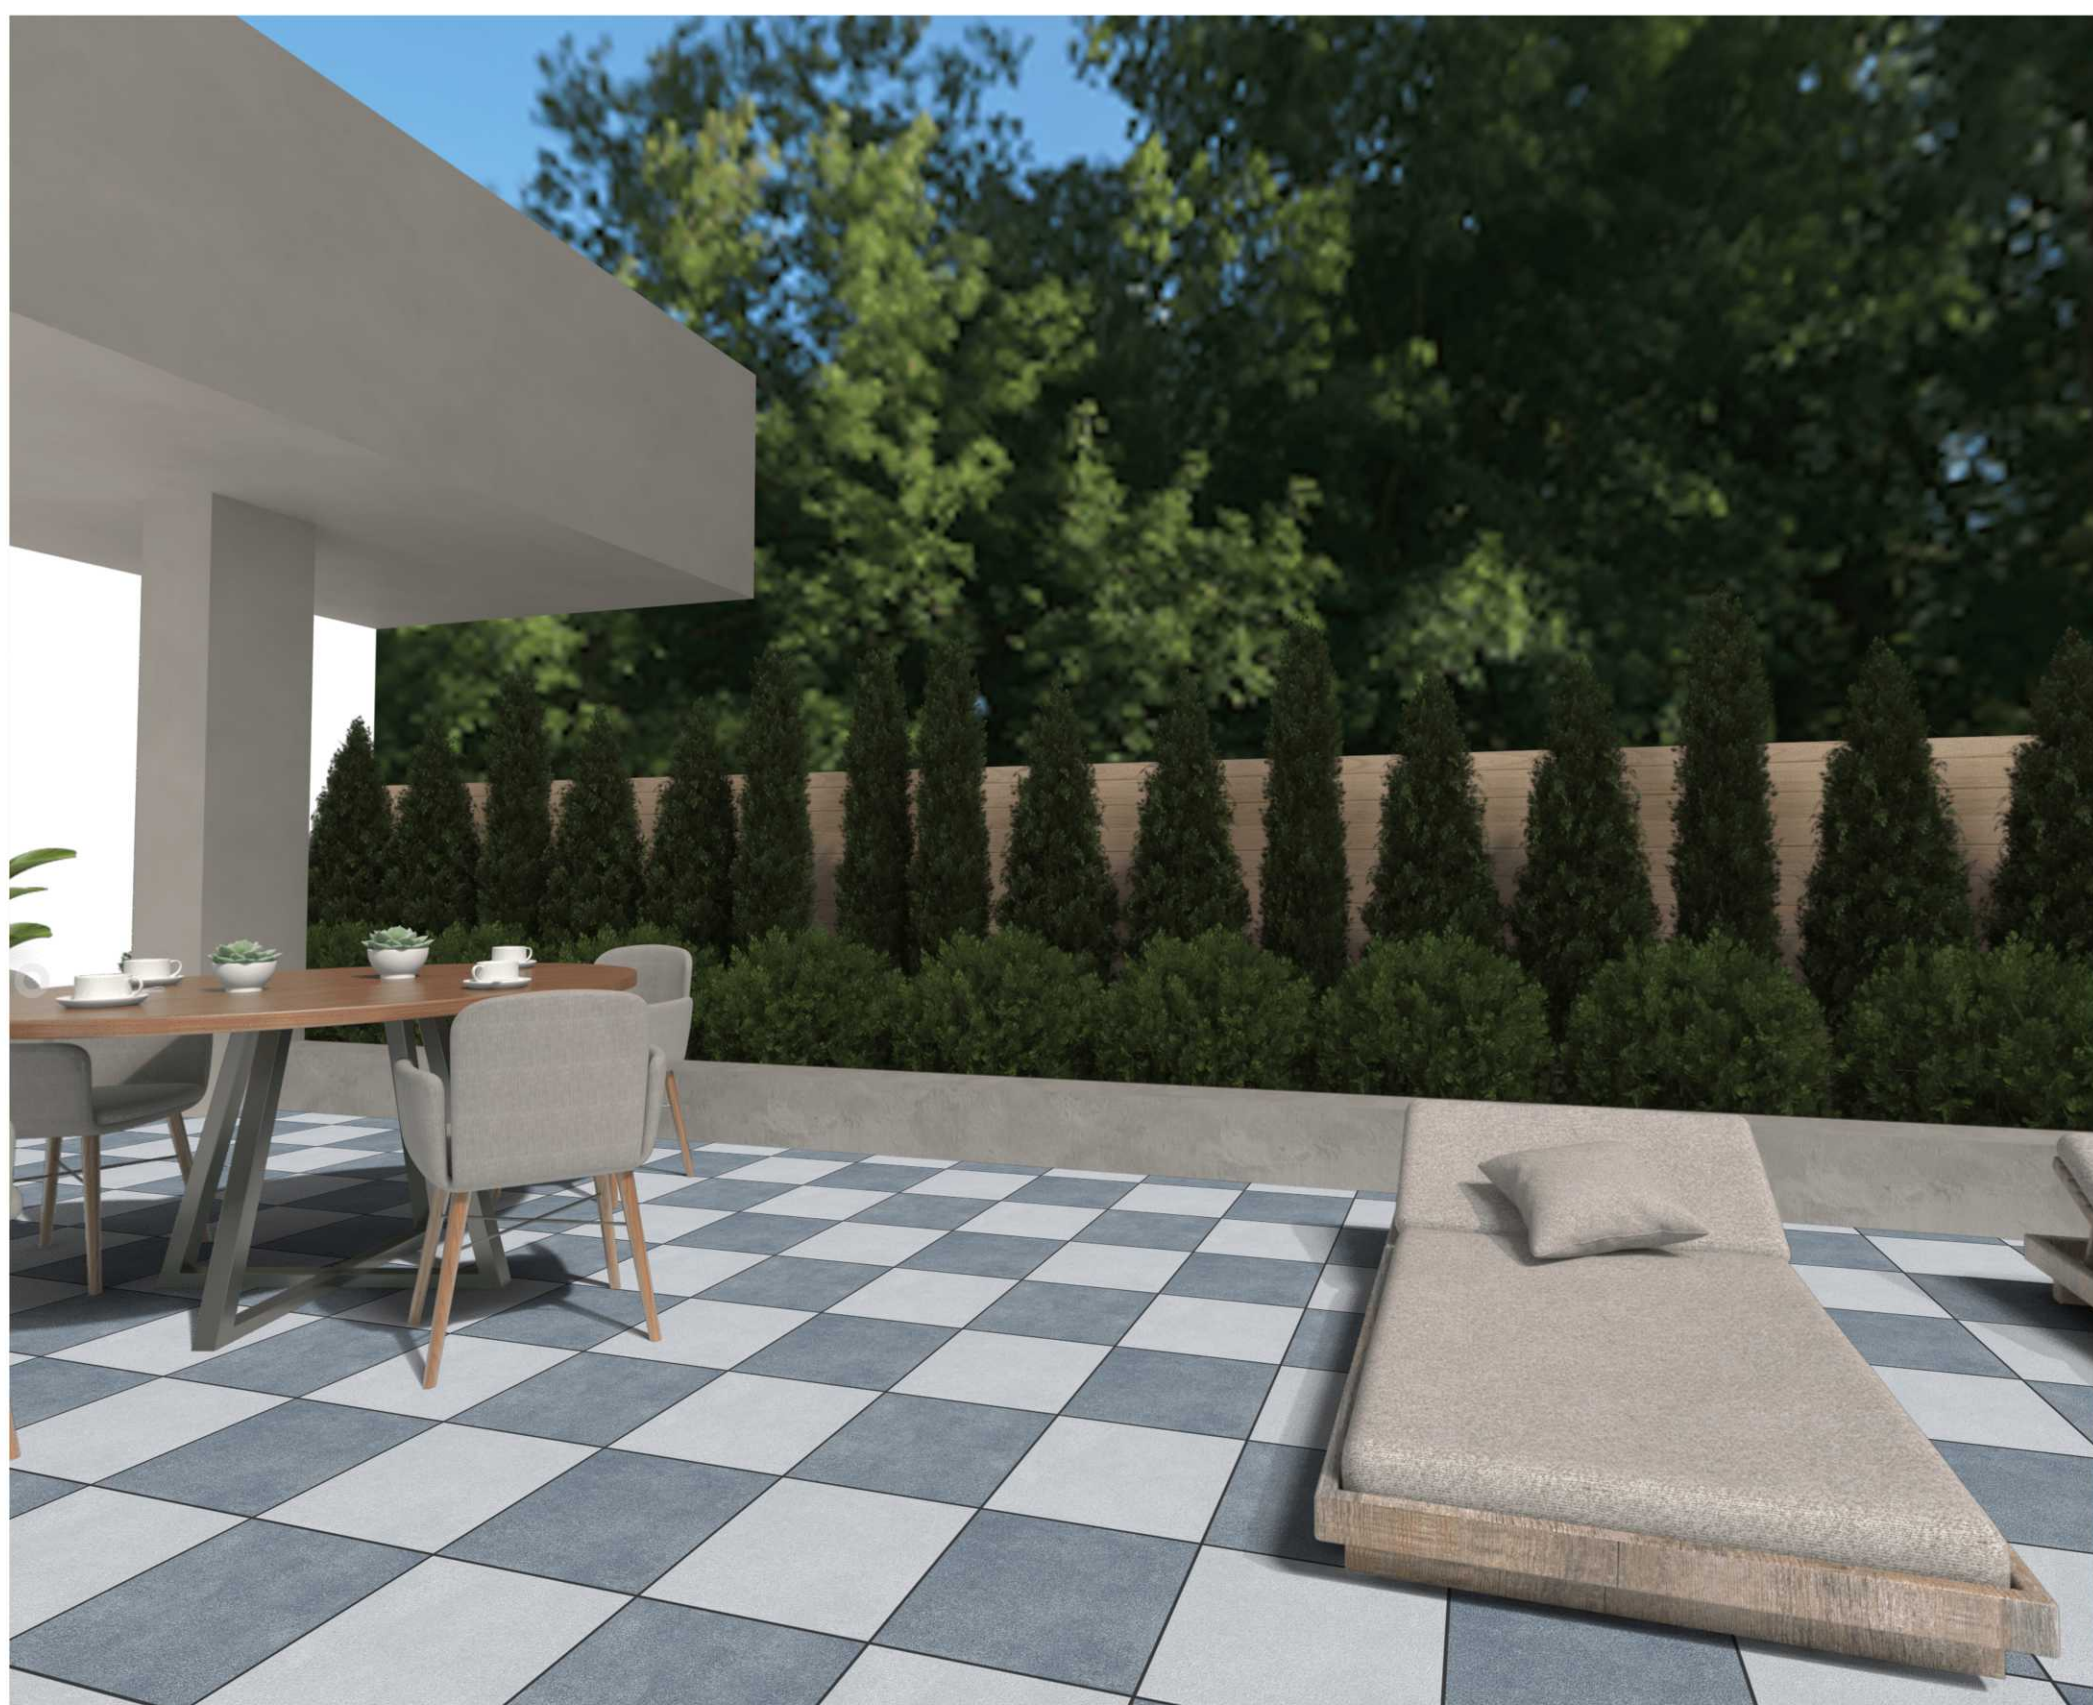

400X400MM

FINISH :

MATT

SERIES :

PUNCH

 **BACK TO INDEX**

LOMINO

PARKING