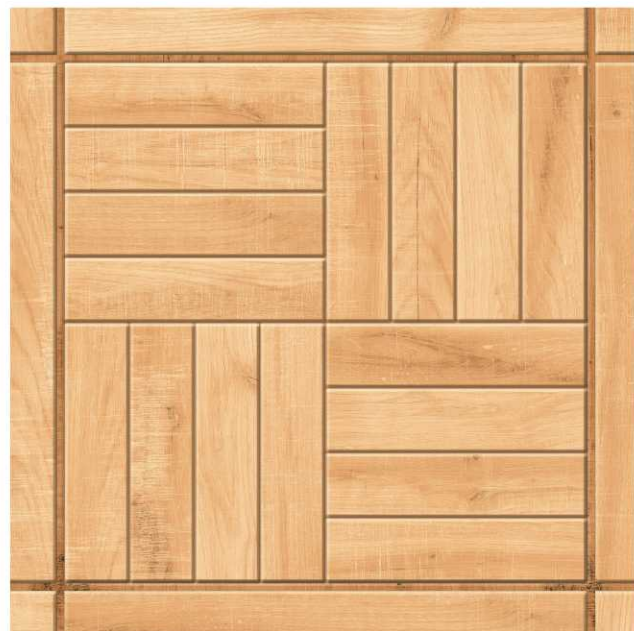

PINE WOOD PUNCH

LOMINO

**PINE WOOD
BROWN**

**PINE WOOD
YELLO**