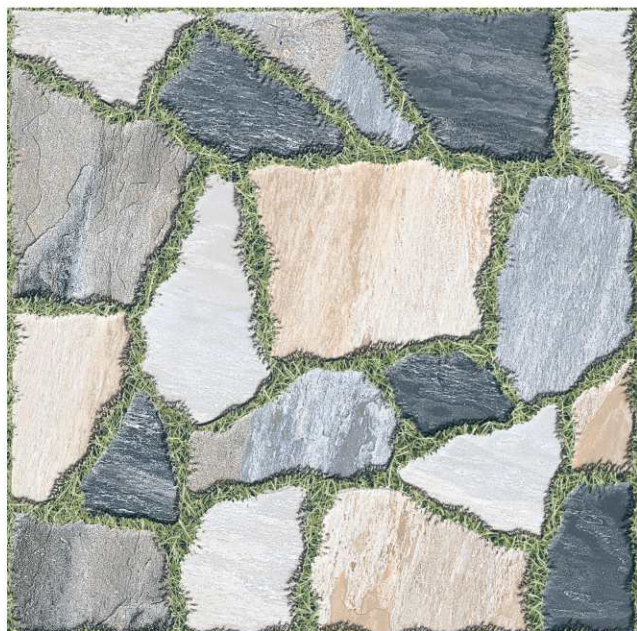

LOMINO

5206

5208

GRAVESTONE PUNCH R :- 04

DIMENSION :
400X400MM

FINISH :
MATT

SERIES :
PUNCH