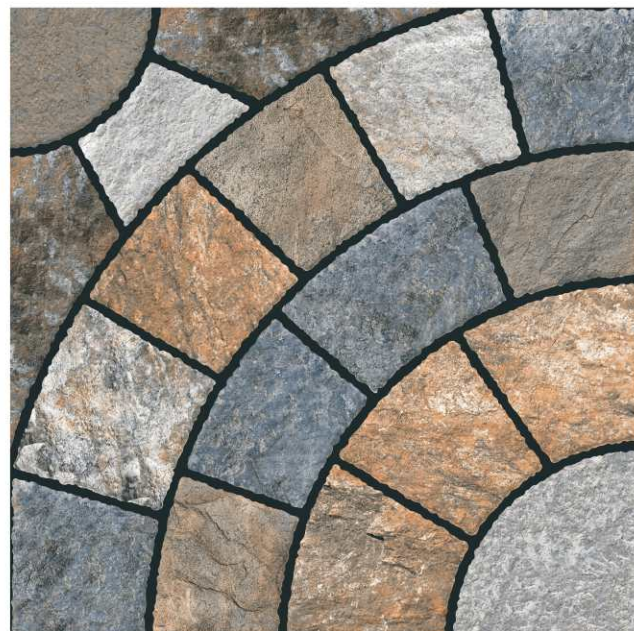

ROUNDER PUNCH

LOMINO

406

407