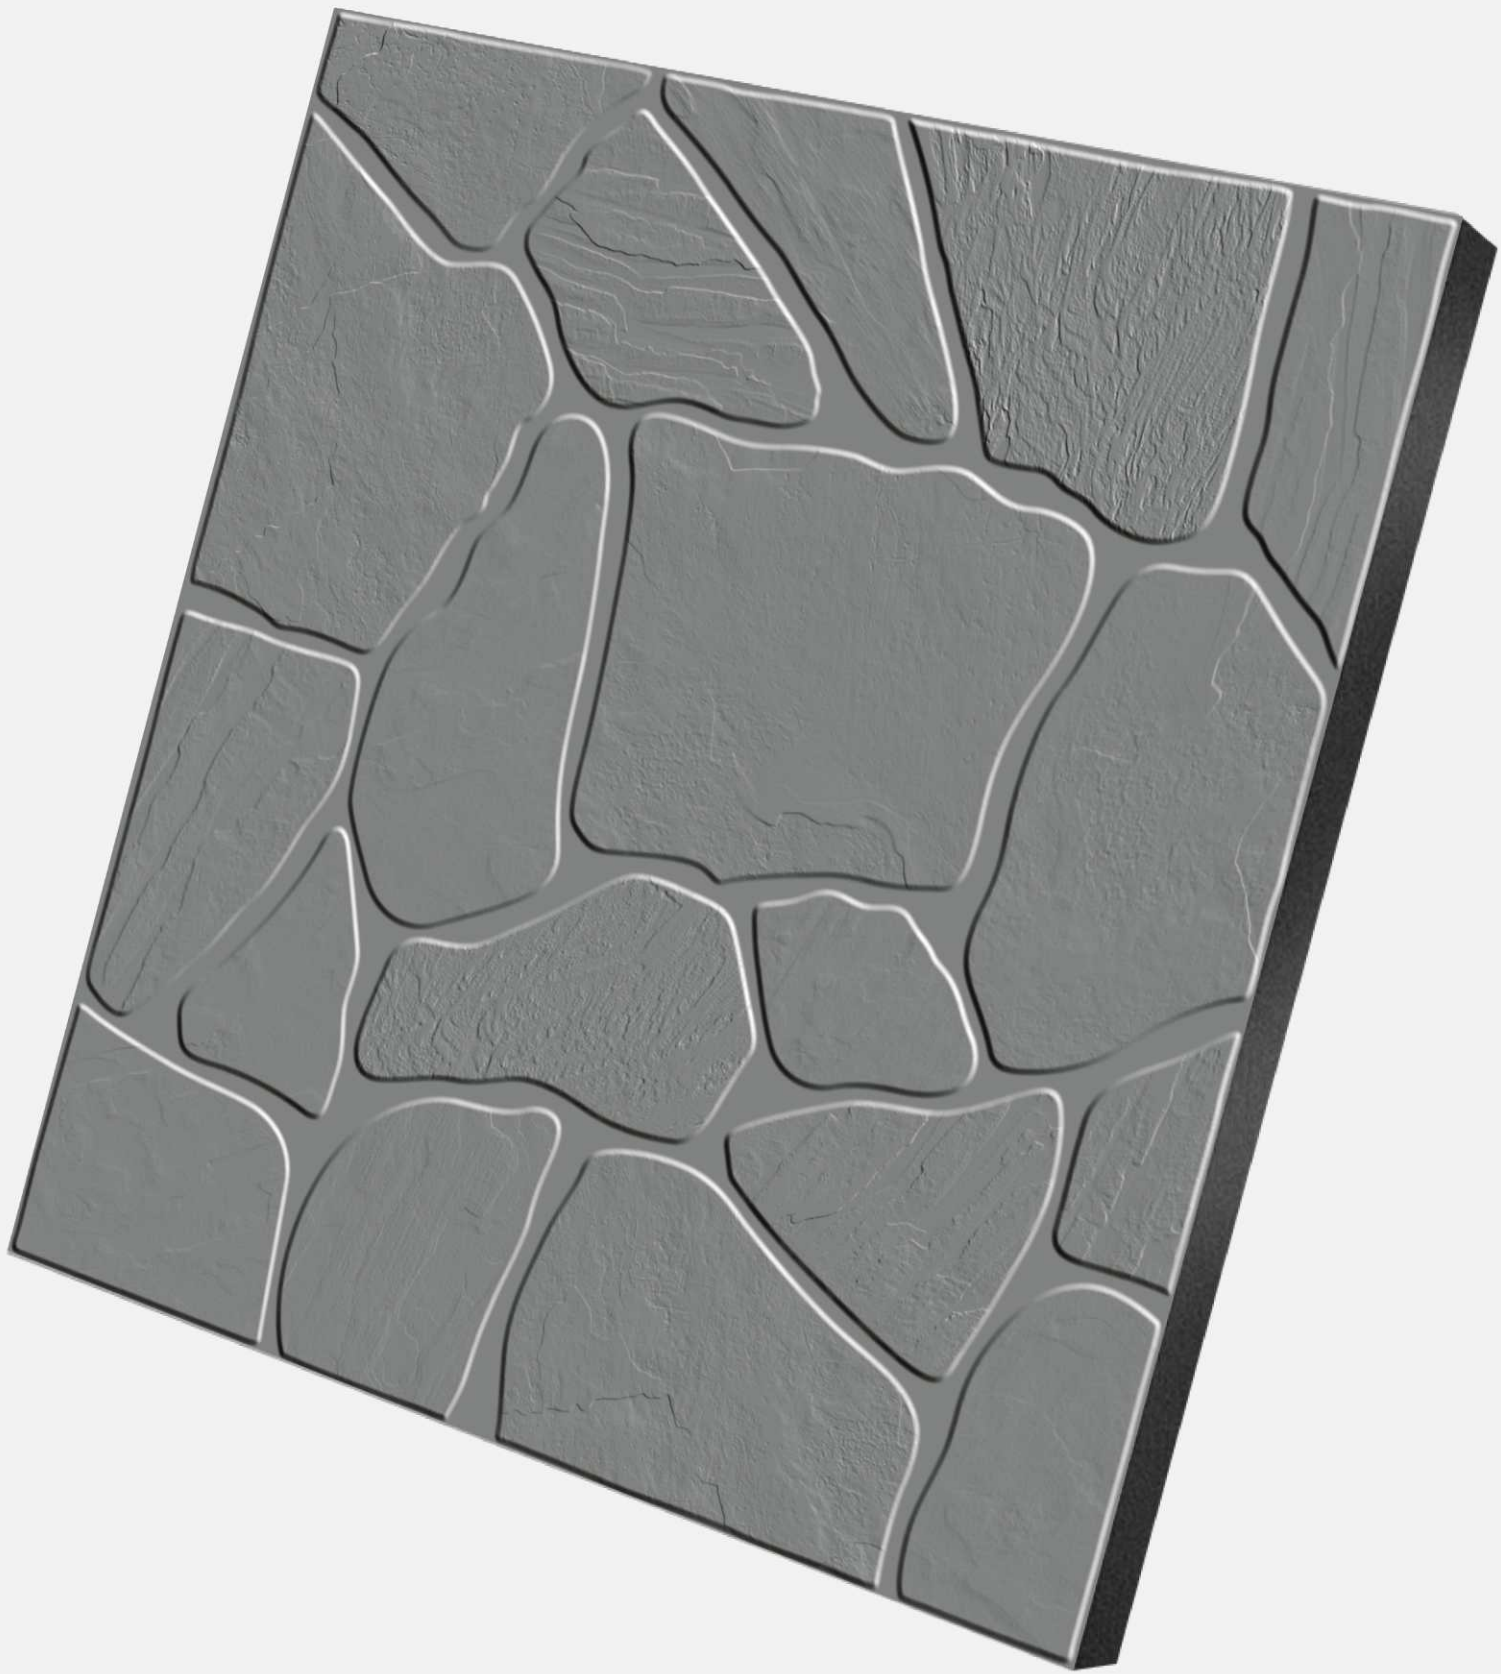

GRAVESTONE PUNCH