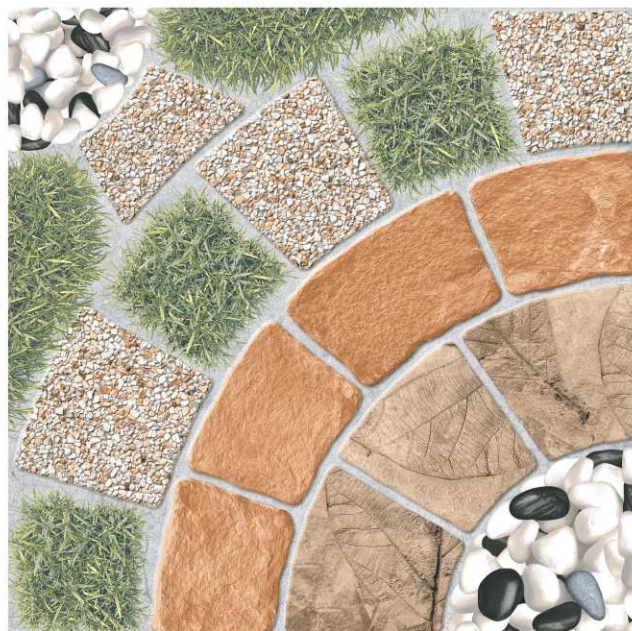

 **BACK TO INDEX**

LOMINO

412

ROUNDER PUNCH

R :- 01

416

ROUNDER PUNCH

R :- 04