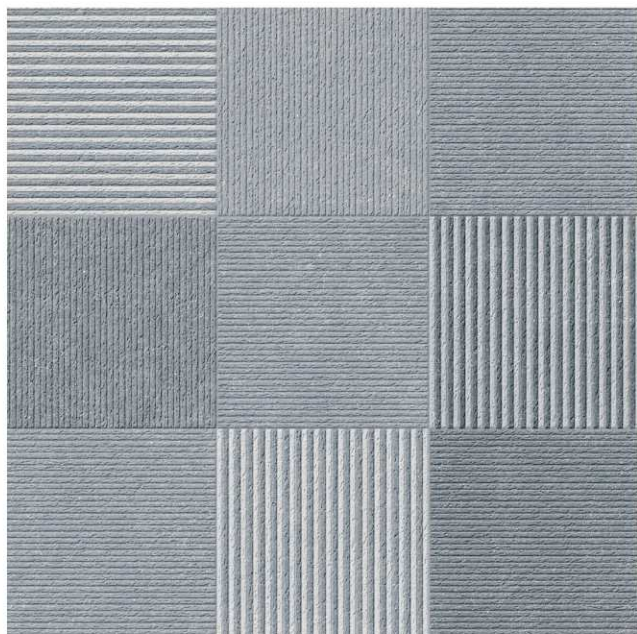

MATT

SERIES :

PUNCH

 **BACK TO INDEX**

LOMINO

1313-LT

1321

STRING PUNCH