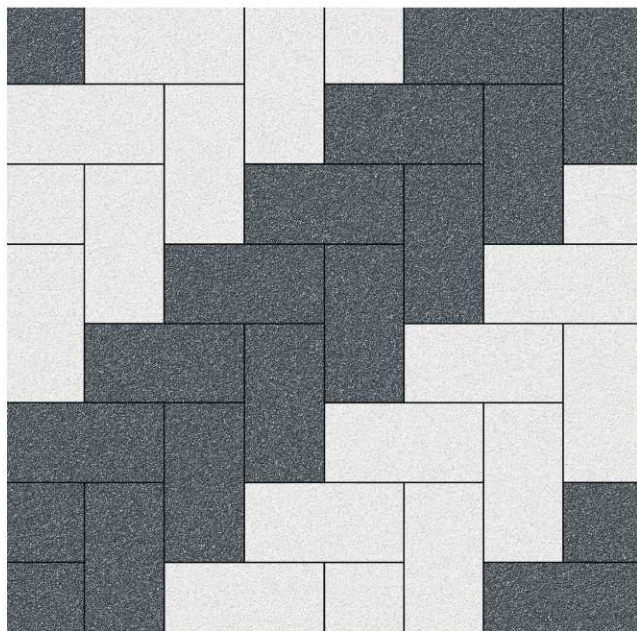

LOMINO

10063

BRICK WOOD GOLD

PLAIN PUNCH

R :- 01