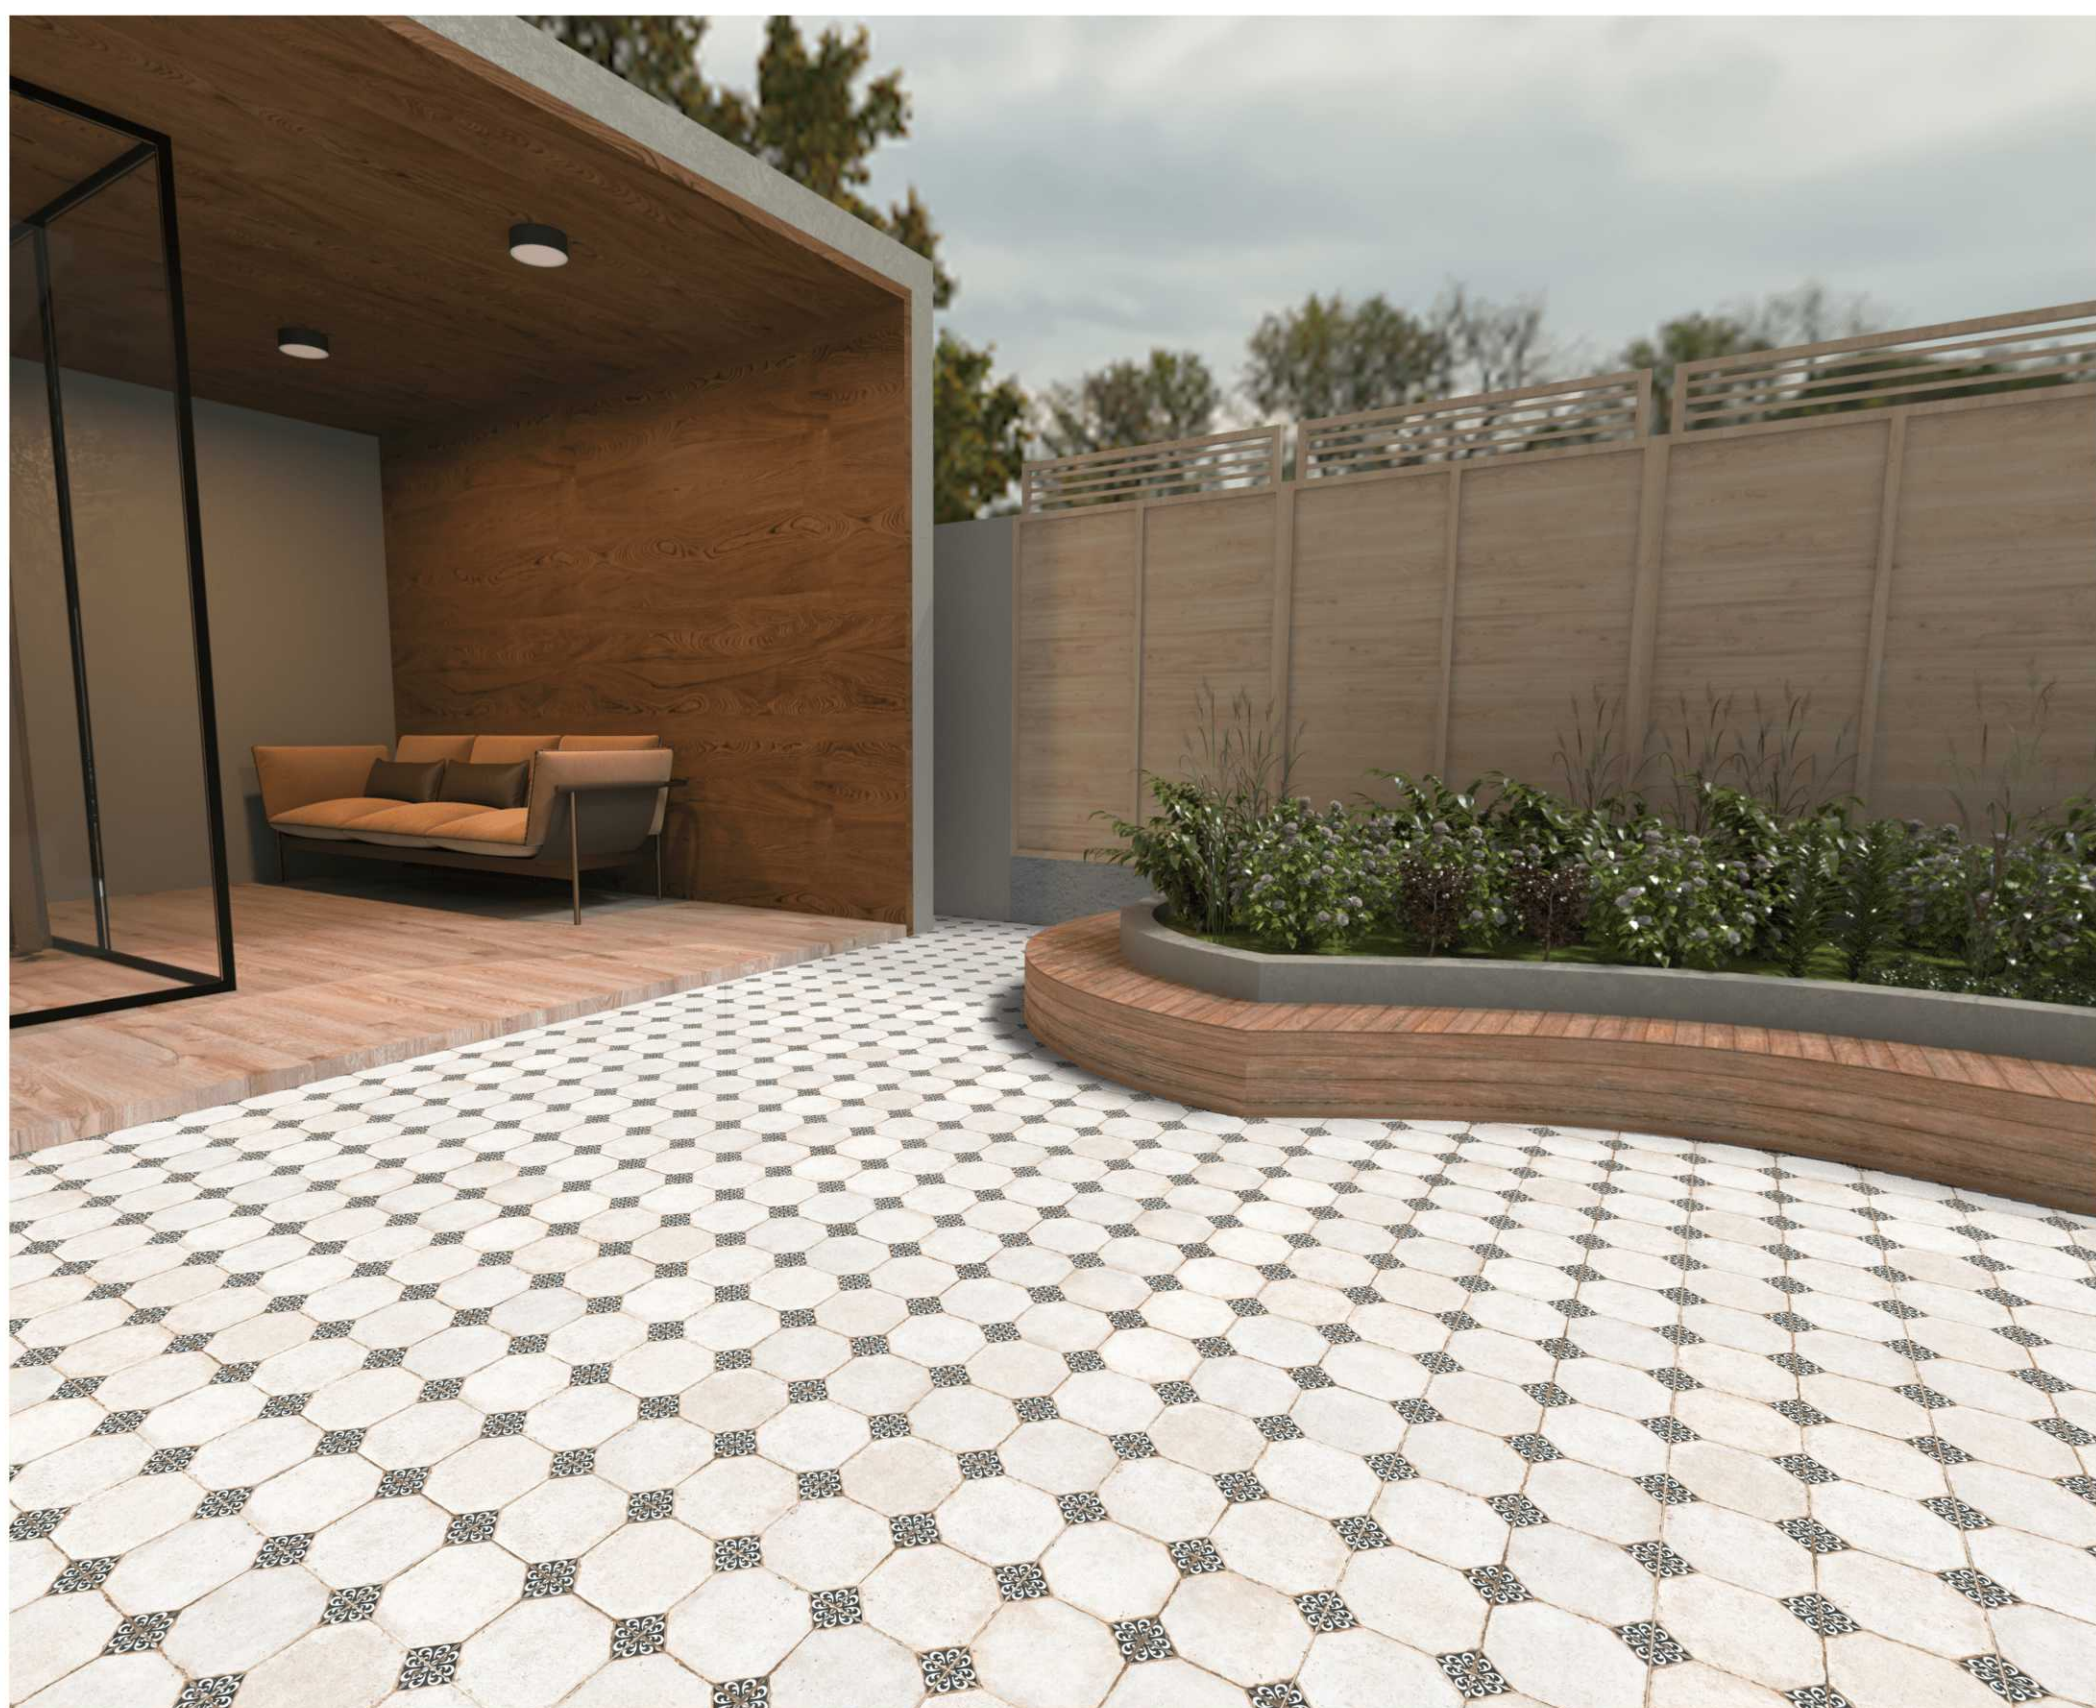

SQUARE PUNCH

R :- 10

SQUARE PUNCH

R :- 10

DIMENSION :

400X400MM

FINISH :

MATT

SERIES :

PUNCH