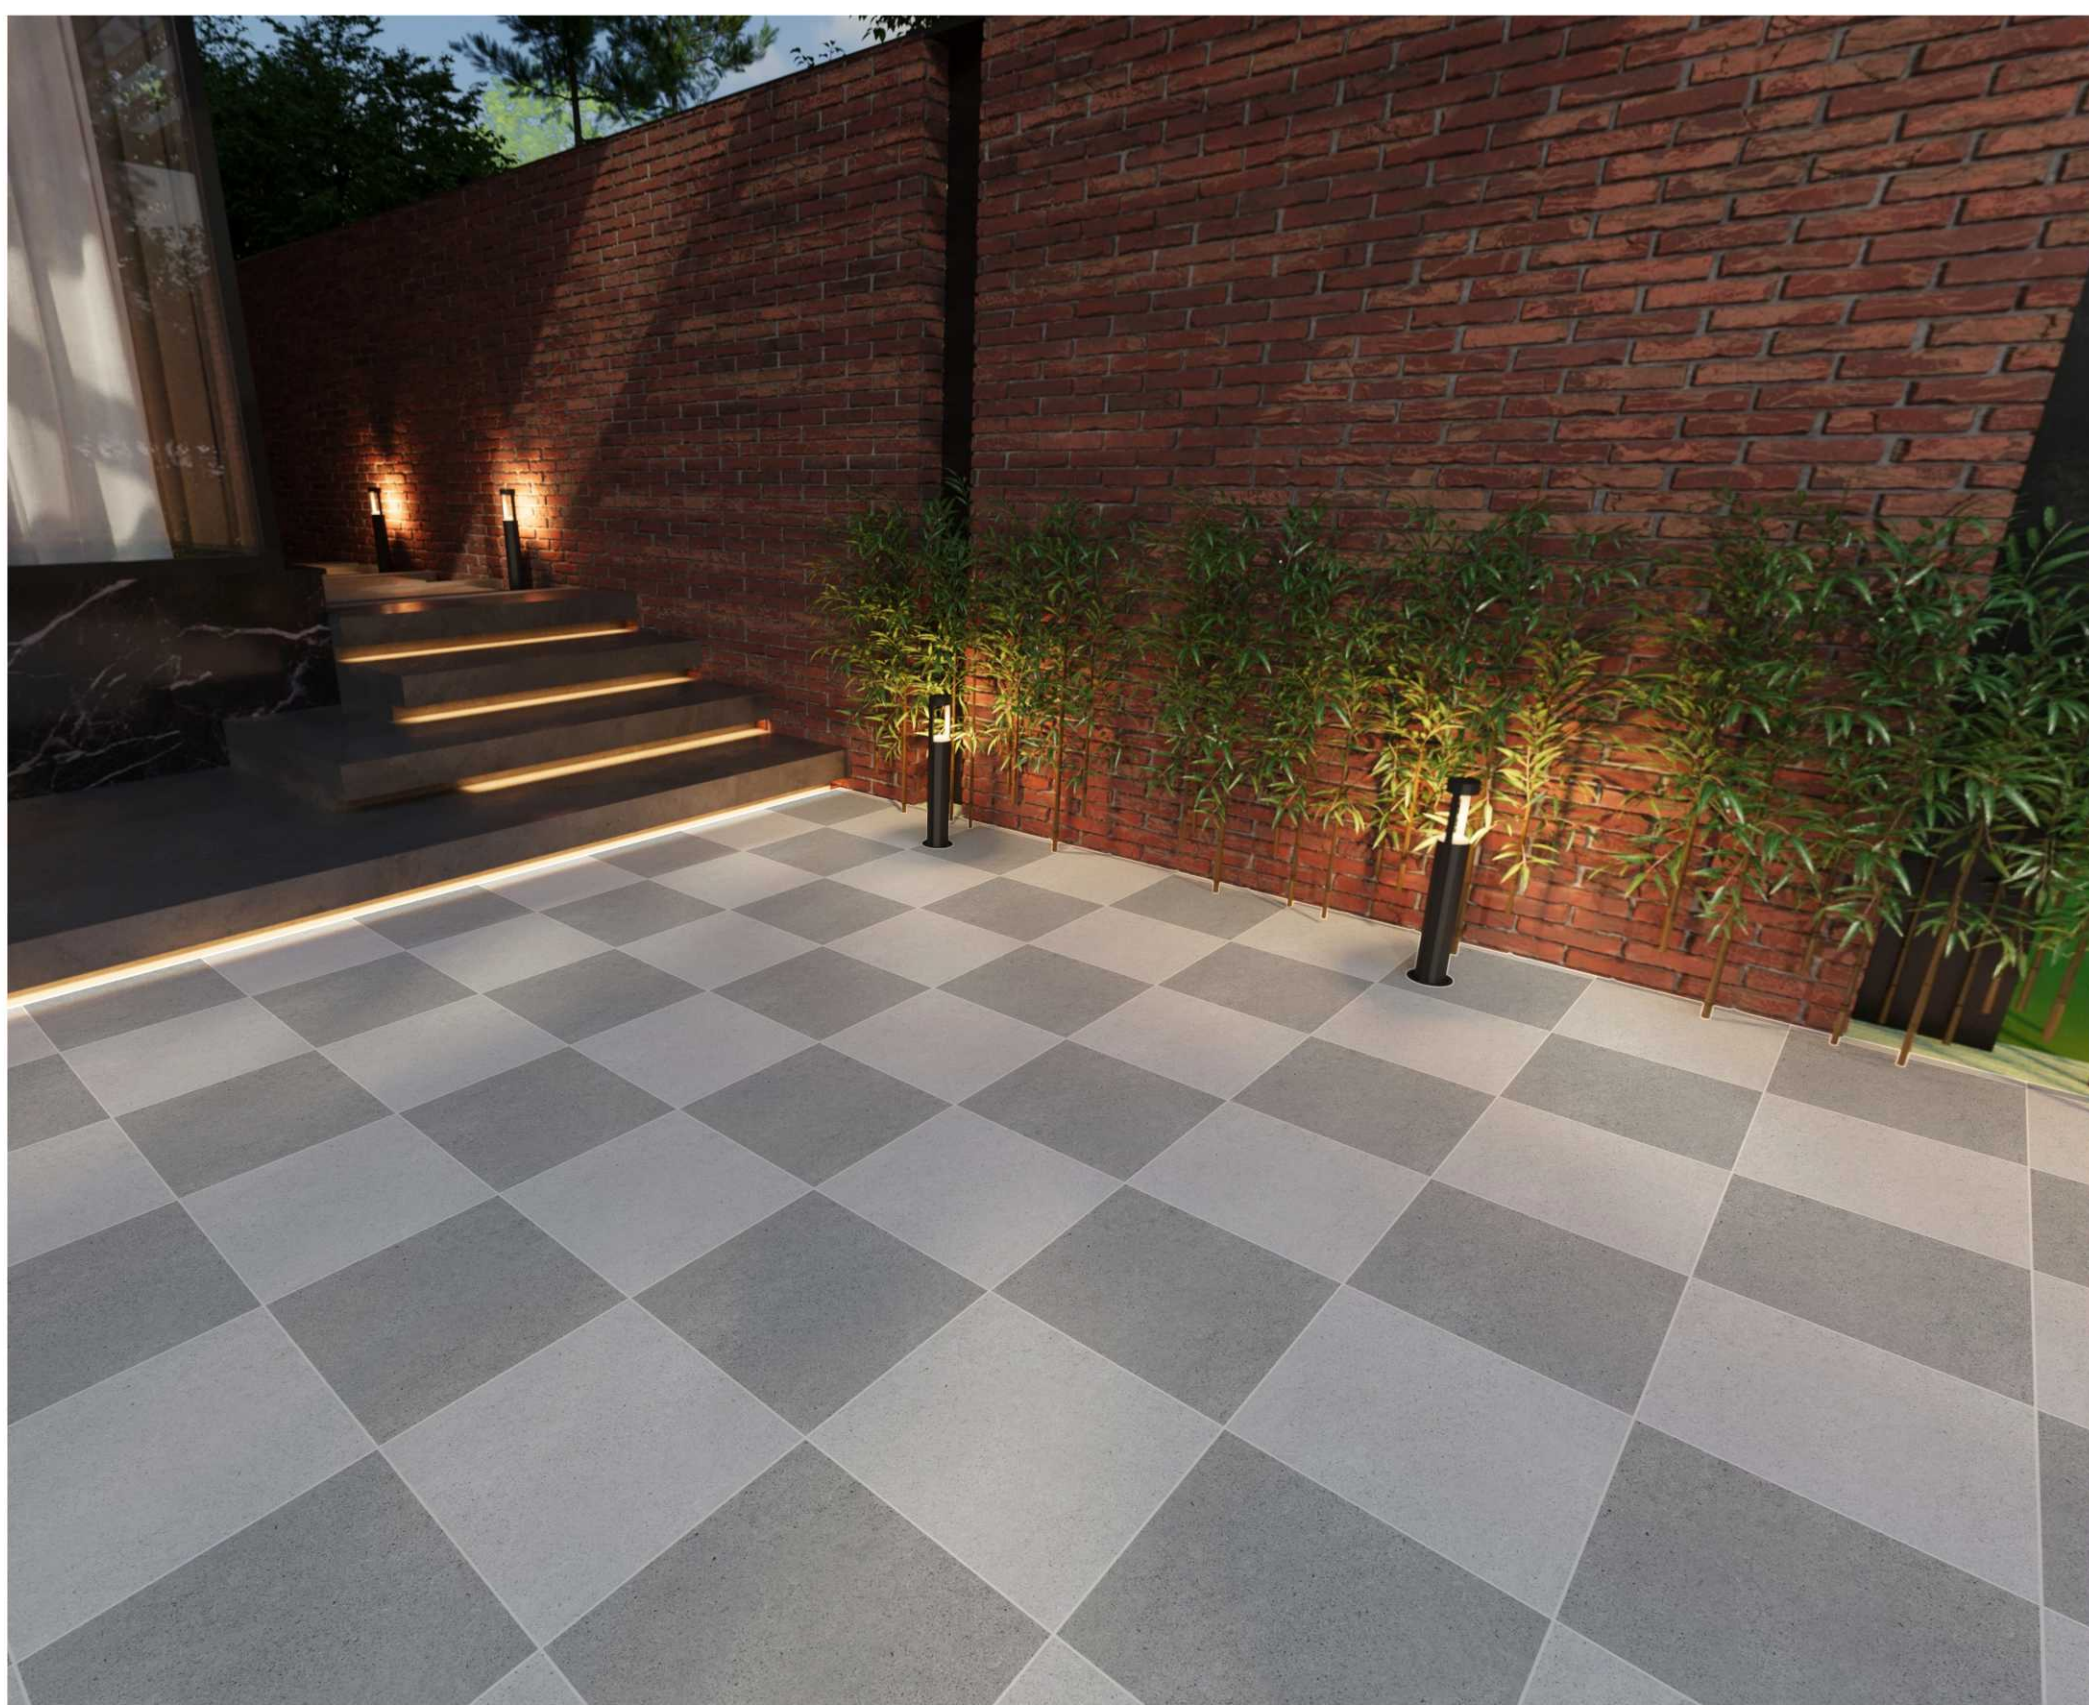

PLAIN PUNCH

R :- 06

PLAIN PUNCH

R :- 06

DIMENSION :

400X400MM

FINISH :

MATT

SERIES :

PLAIN