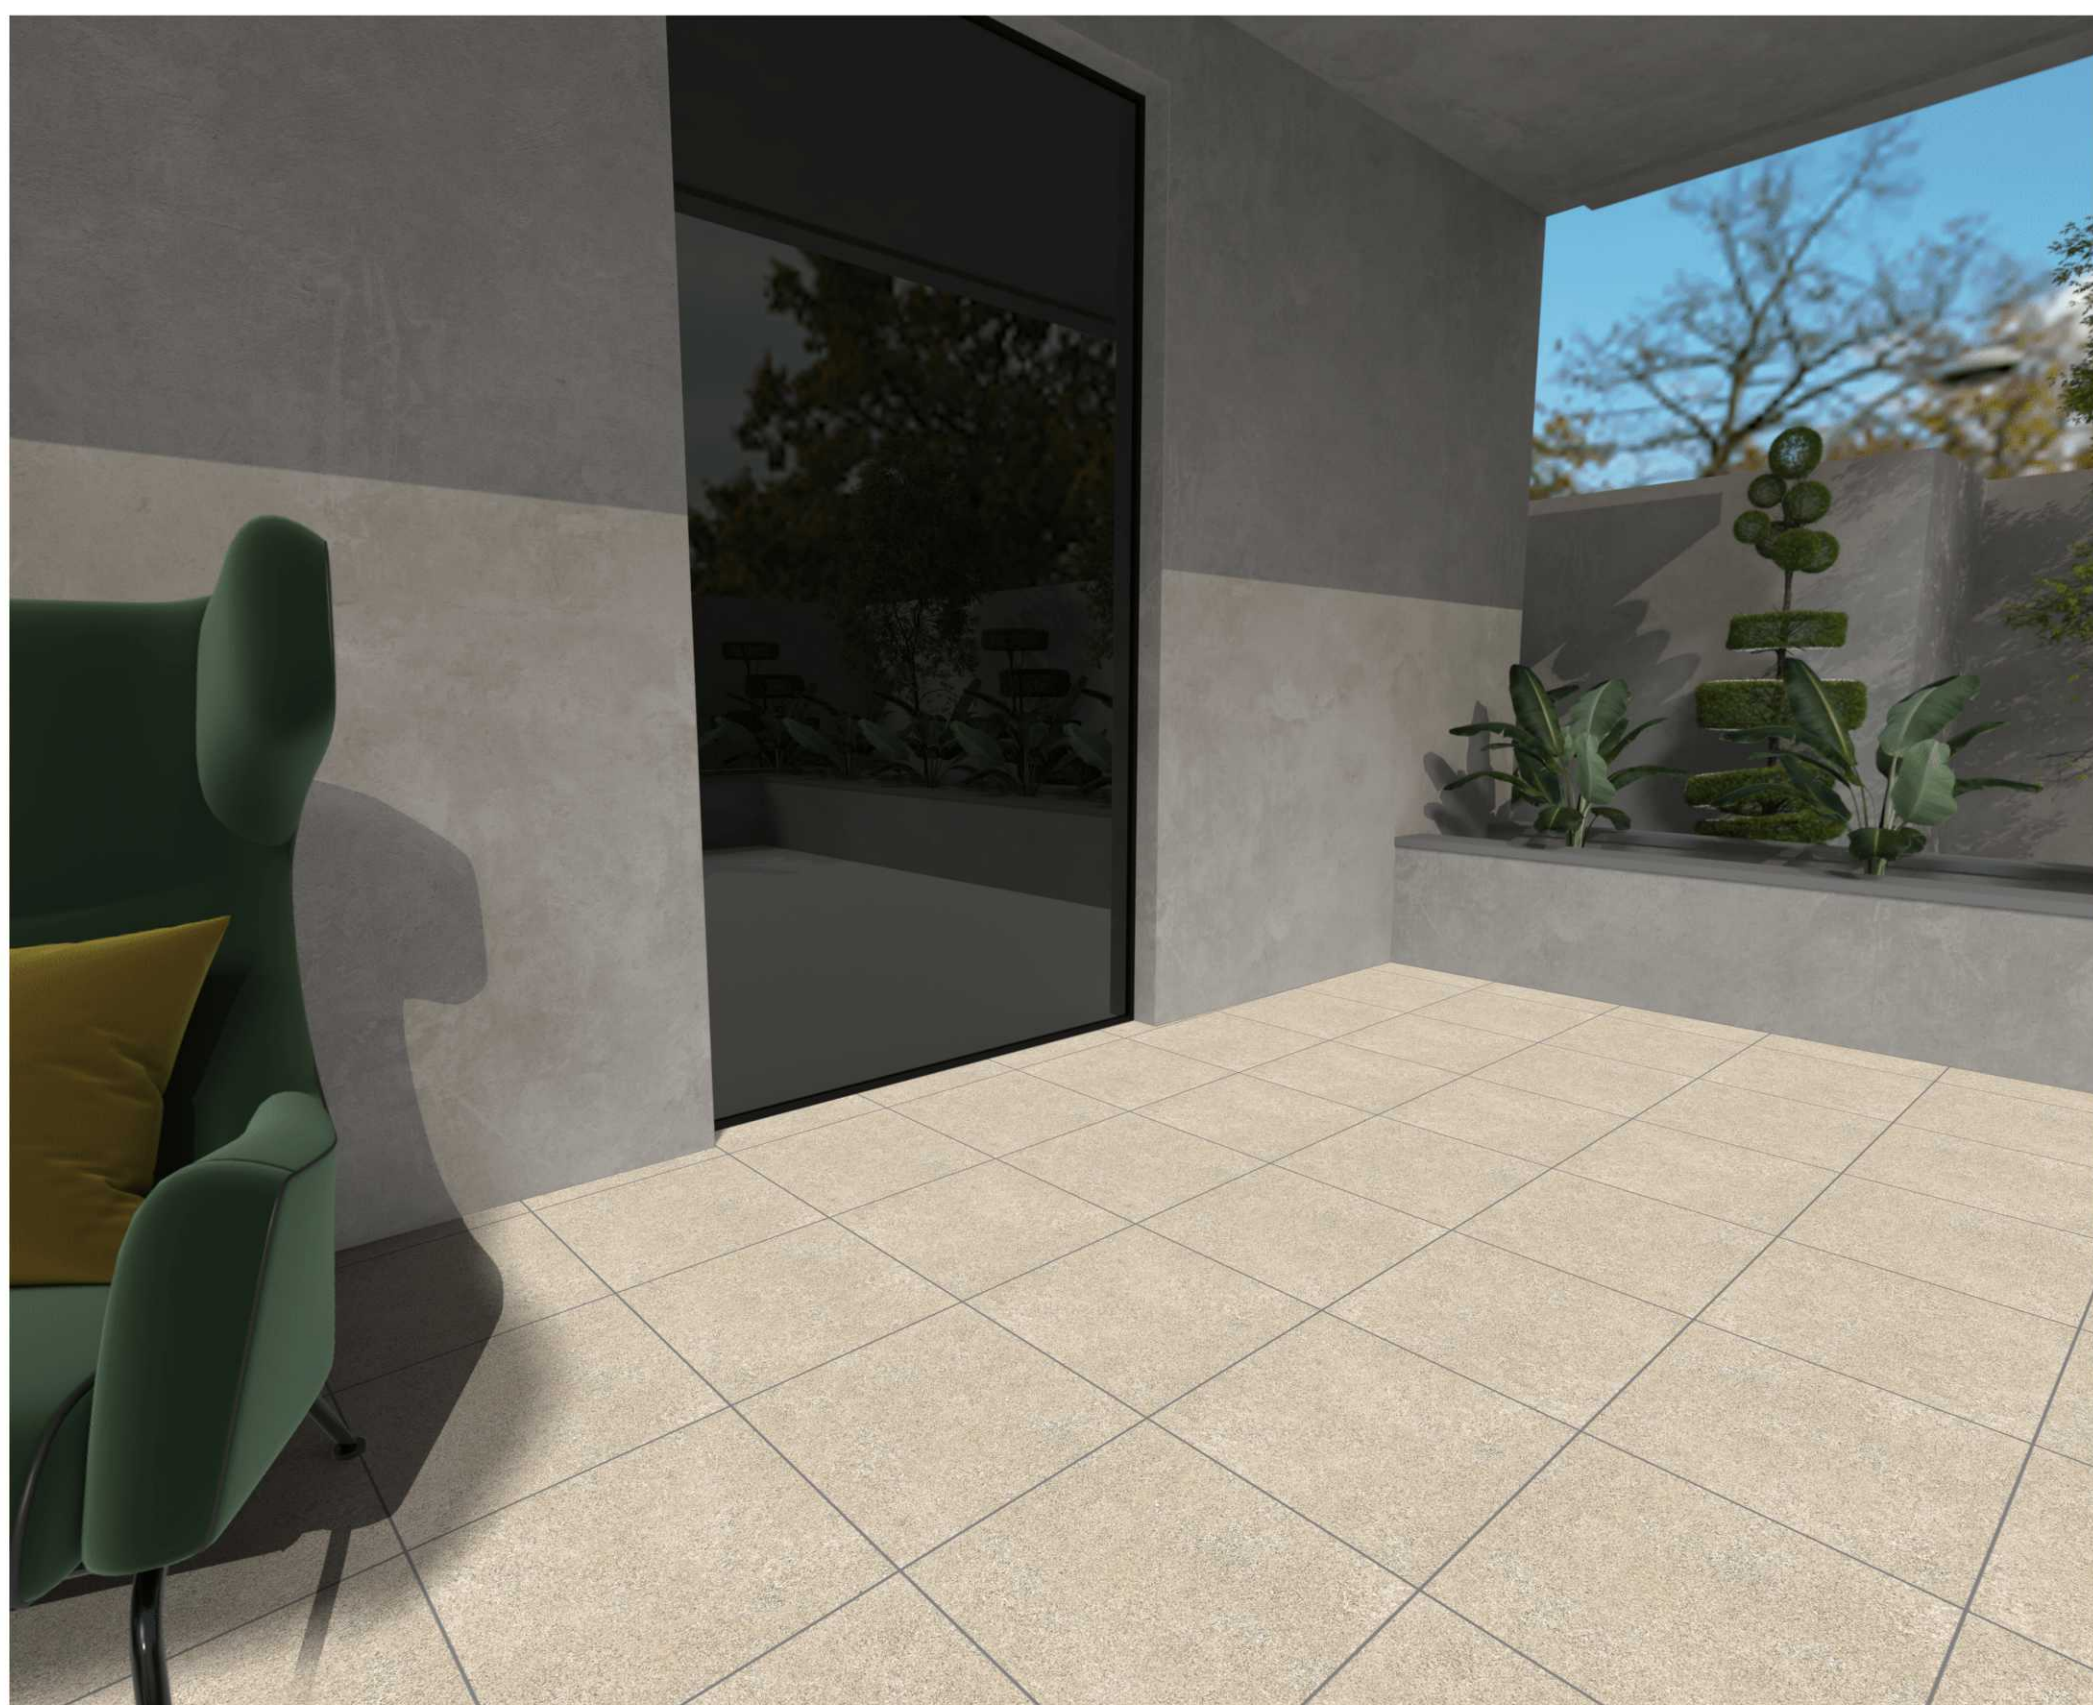

DIMENSION :

400X400MM

FINISH :

MATT

SERIES :

PLAIN

 **BACK TO INDEX**

LOMINO