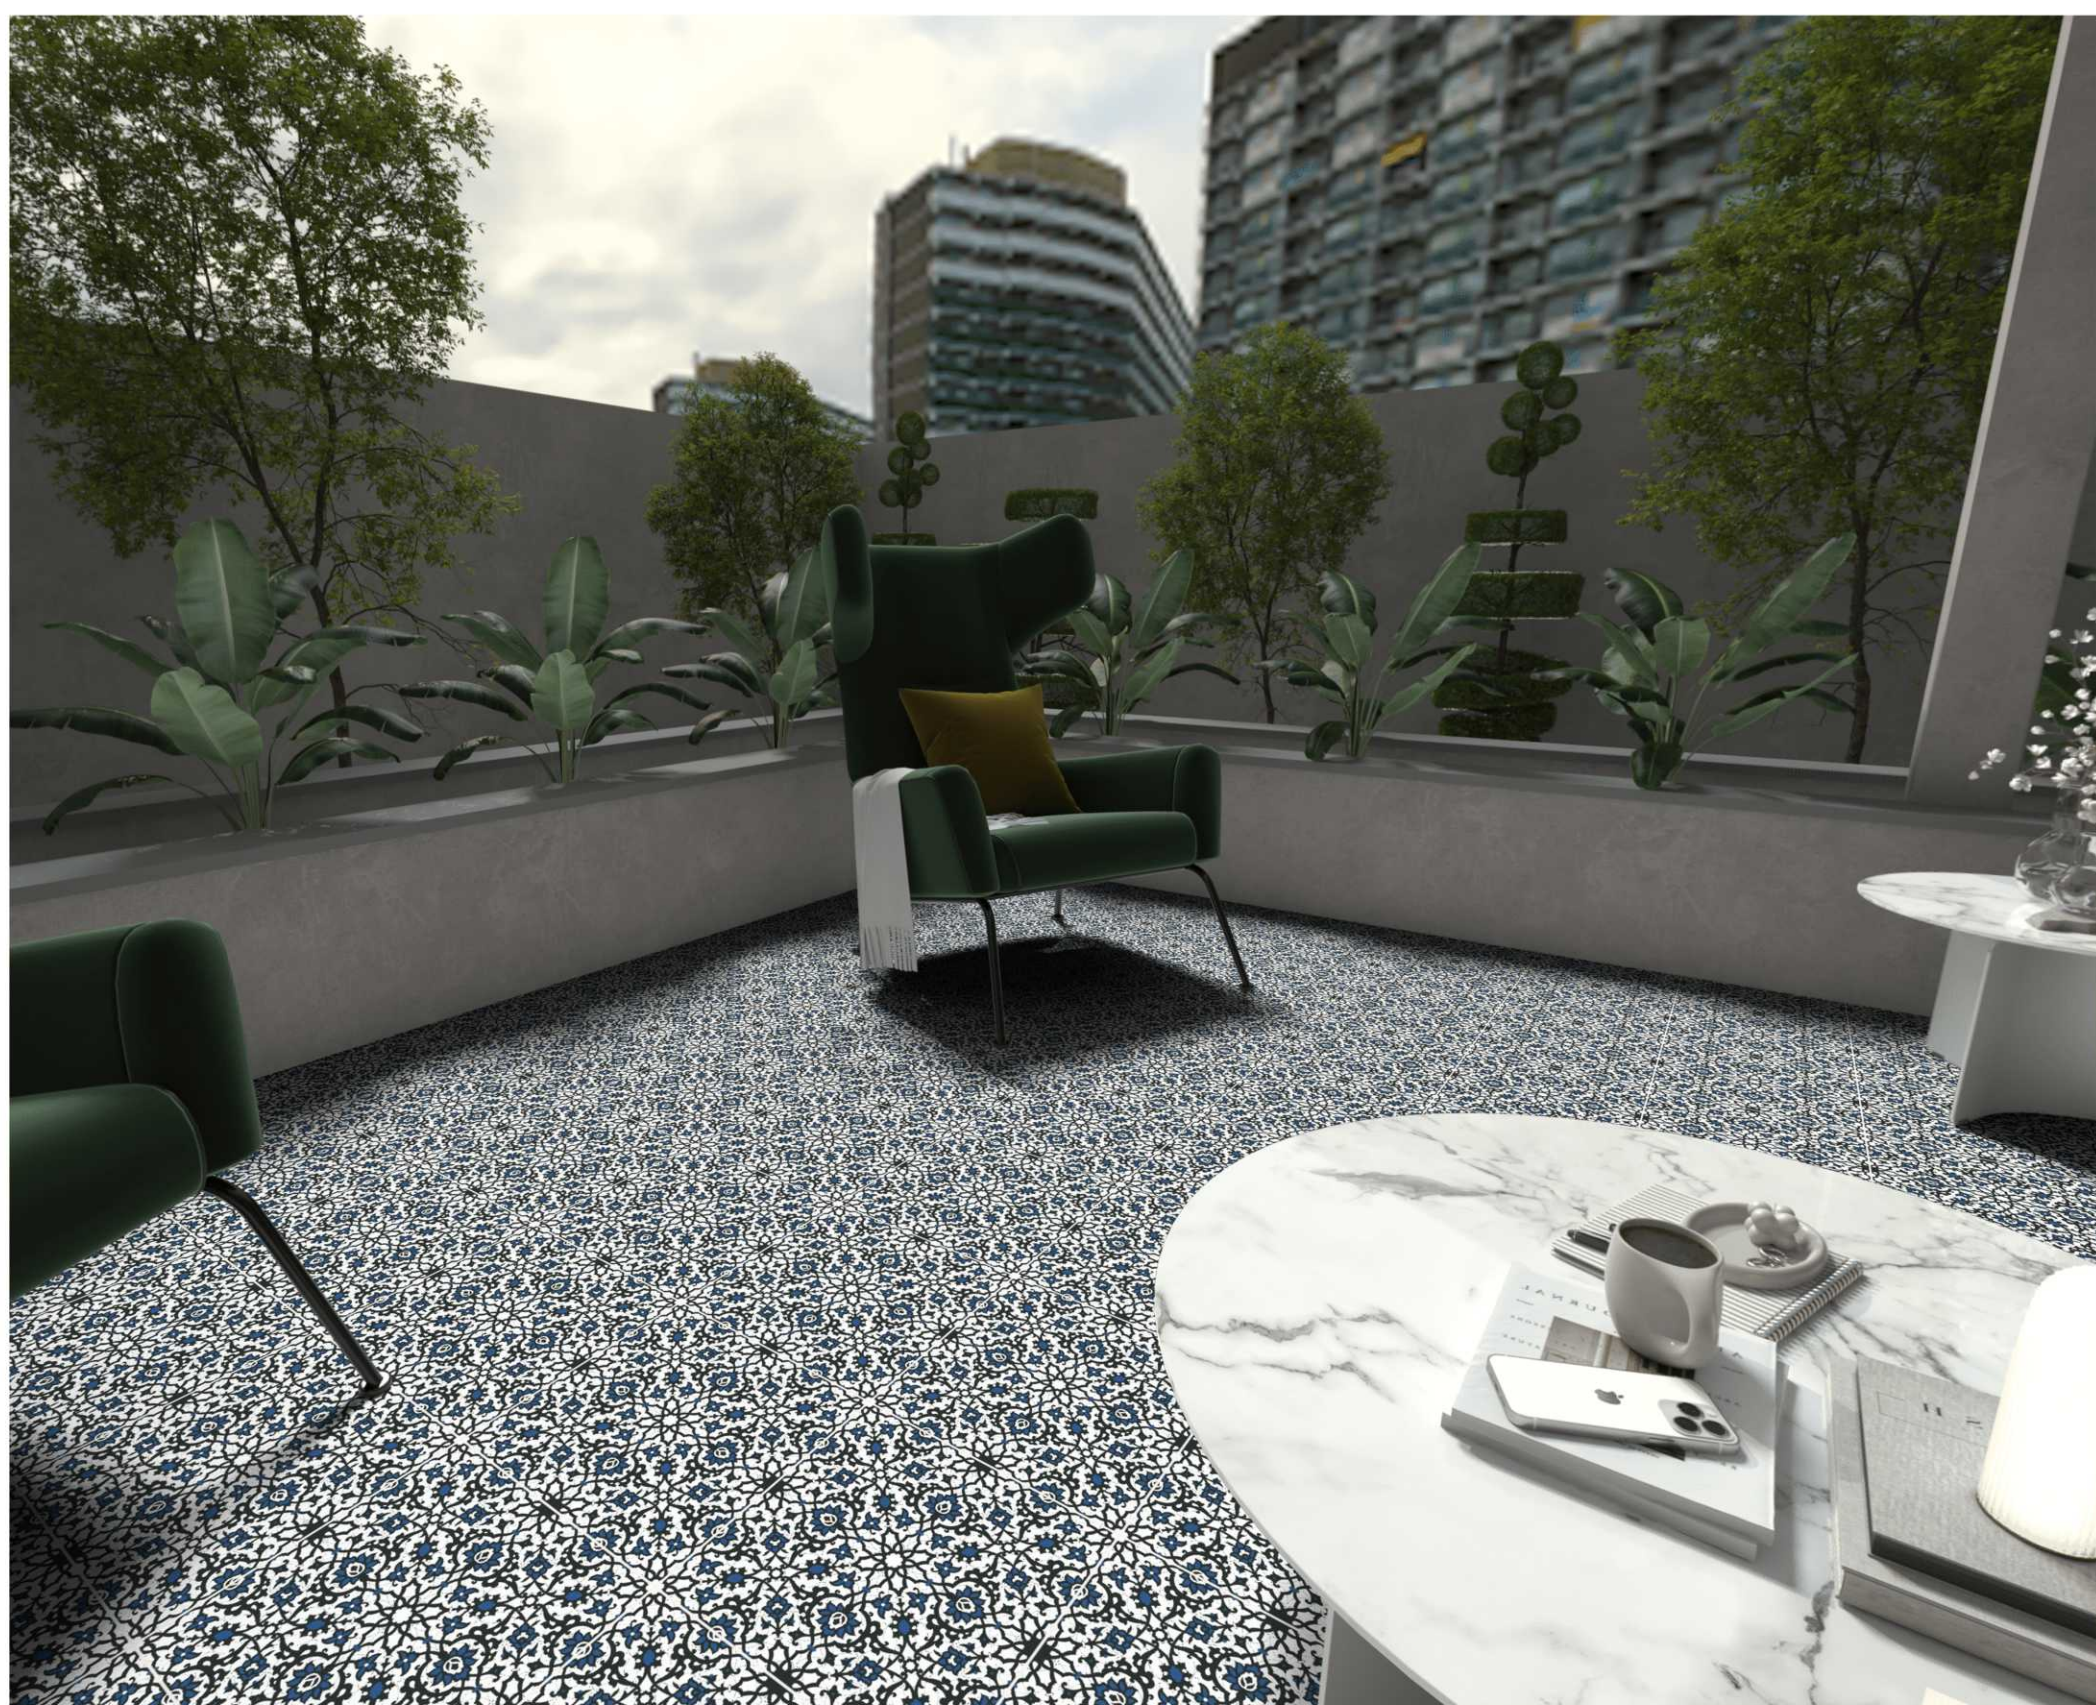

DIMENSION :

400X400MM

FINISH :

MATT

SERIES :

PLAIN

[← BACK TO INDEX](#)

LOMINO