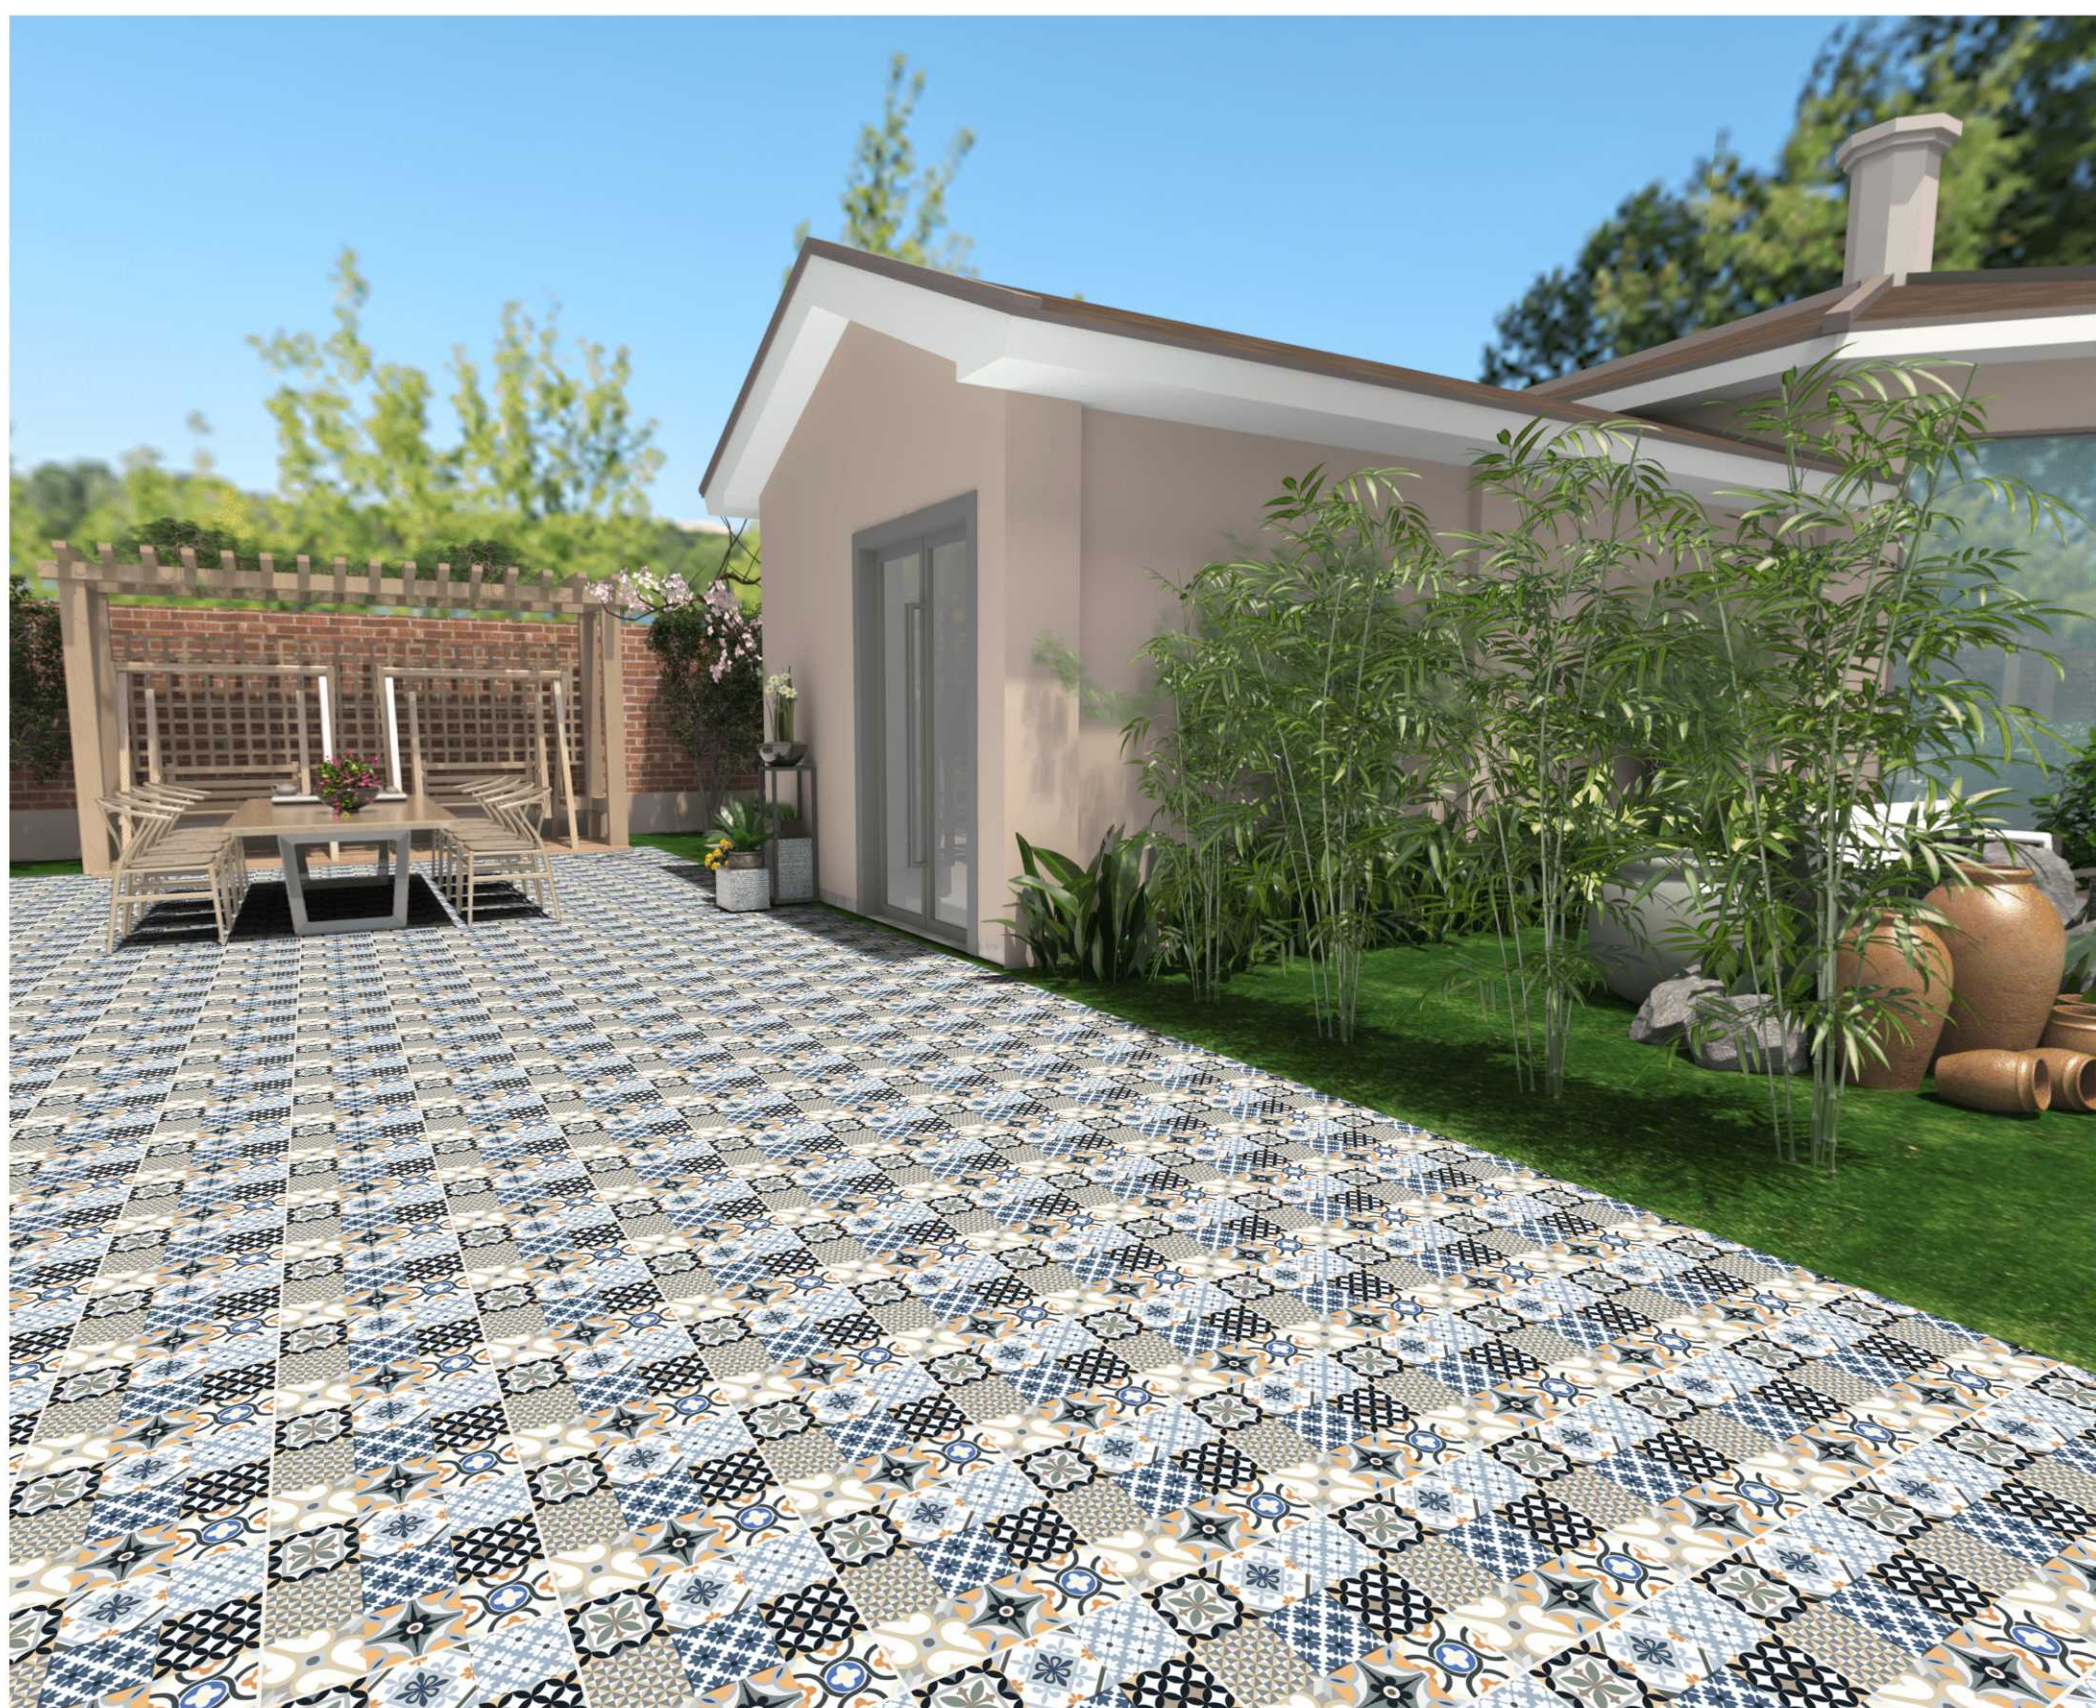

BACK TO INDEX